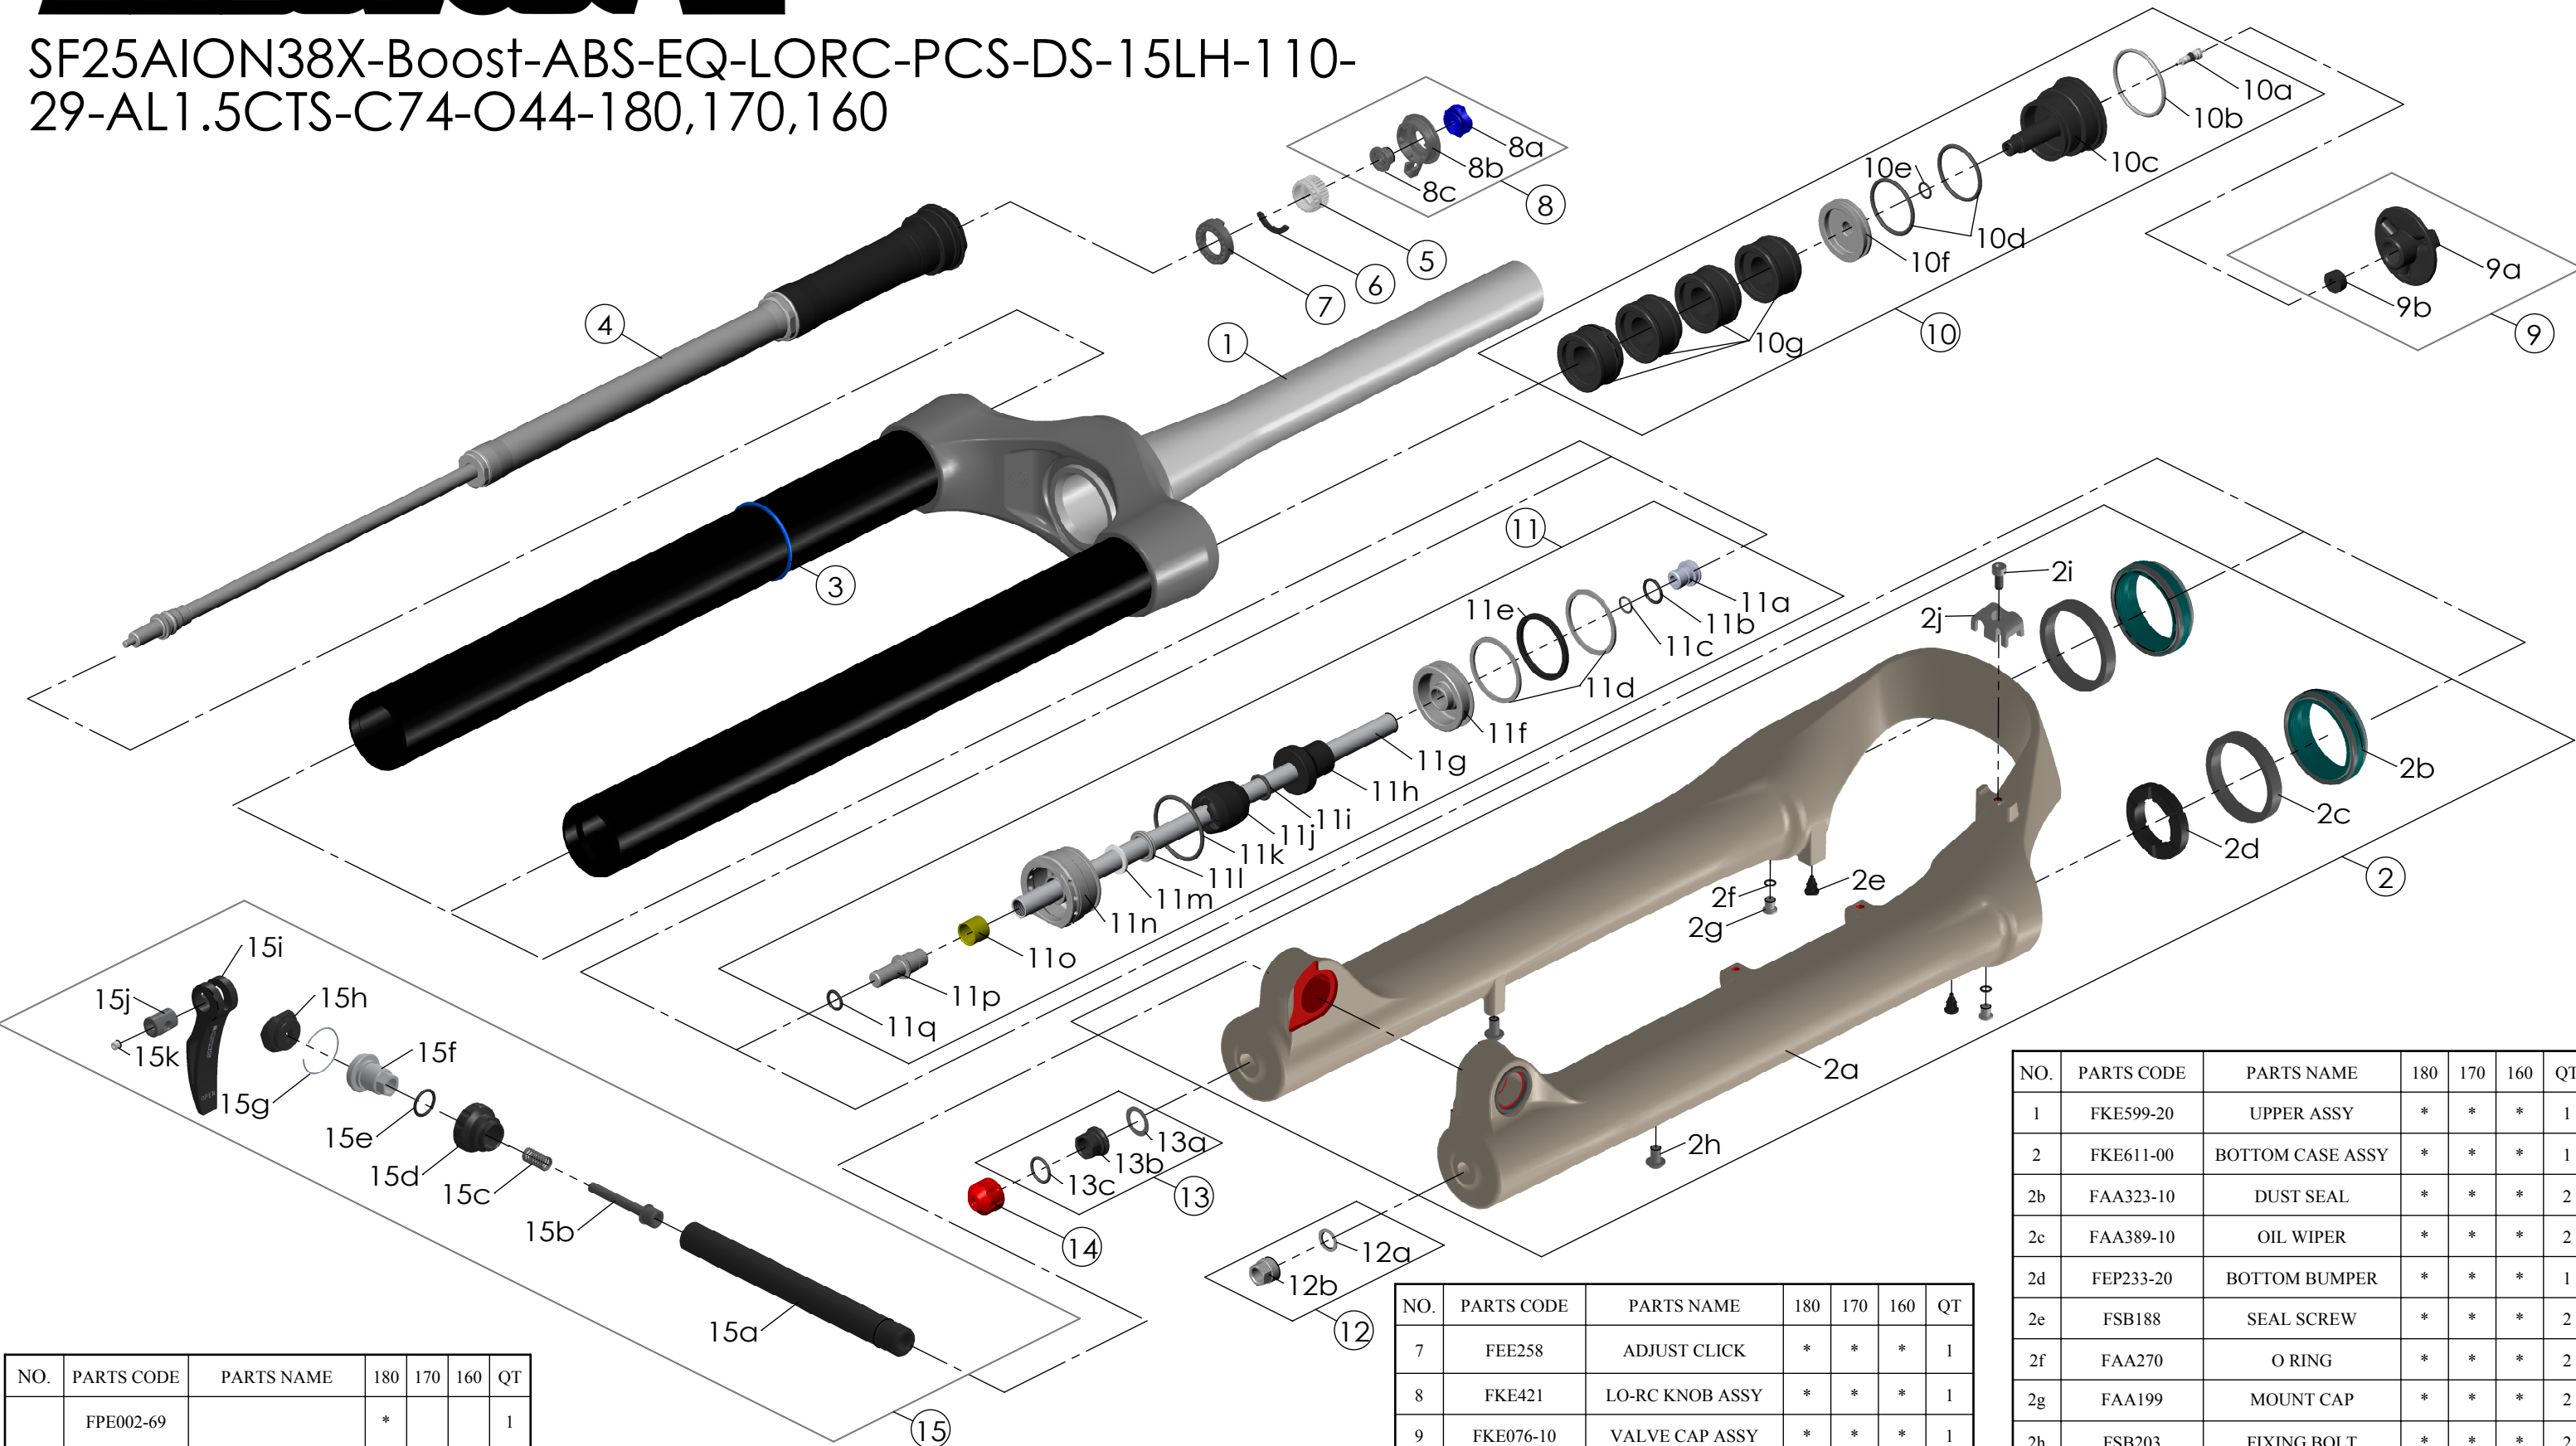

Date	2024.10.09	Version	0
Amended			

SF25AION38X-Boost-ABS-EQ-LORC-PCS-DS-15LH-110-29-AL1.5CTS-C74-O44-180,170,160

NO.	PARTS CODE	PARTS NAME	180	170	160	QT
11g	FPE002-69	SUPPORT TUBE	*			1
	FPE002-68			*		1
	FPE002-67				*	1
12	FKA063-03	FIXING NUT SET	*	*	*	1
13	FKE436-10	FIXING NUT SET	*	*	*	1
14	FEG201	REBOUND KNOB	*	*	*	1
15	FKA116-02	15LH-110 AXLE SET	*	*	*	1

NO.	PARTS CODE	PARTS NAME	180	170	160	QT
11	FKE577-36	SUPPORT TUBE ASSY	*			1
	FKE577-06			*		1
	FKE577-16				*	1

NO.	PARTS CODE	PARTS NAME	180	170	160	QT
7	FEE258	ADJUST CLICK	*	*	*	1
8	FKE421	LO-RC KNOB ASSY	*	*	*	1
9	FKE076-10	VALVE CAP ASSY	*	*	*	1
10	FKE525-04	VOLUME ADJUSTER ASSY	*			1
				*		1
10g	FEG270-30	VOLUME REDUCER	*			2
				*		3
					*	4

NO.	PARTS CODE	PARTS NAME	180	170	160	QT
1	FKE599-20	UPPER ASSY	*	*	*	1
2	FKE611-00	BOTTOM CASE ASSY	*	*	*	1
2b	FAA323-10	DUST SEAL	*	*	*	2
2c	FAA389-10	OIL WIPER	*	*	*	2
2d	FEP233-20	BOTTOM BUMPER	*	*	*	1
2e	FSB188	SEAL SCREW	*	*	*	2
2f	FAA270	O RING	*	*	*	2
2g	FAA199	MOUNT CAP	*	*	*	2
2h	FSB203	FIXING BOLT	*	*	*	2
2i	FSB153	GUIDE FIXING BOLT	*	*	*	1
2j	FEG519	CABLE GUIDE	*	*	*	1
3	FAA397-20	O RING	*	*	*	1
4	FUN131-79	LORC-PCS UNIT	*	*	*	1
5	FEE256-30	ADJUST CORE	*	*	*	1
6	FEE257	CLICK HOLDER	*	*	*	1