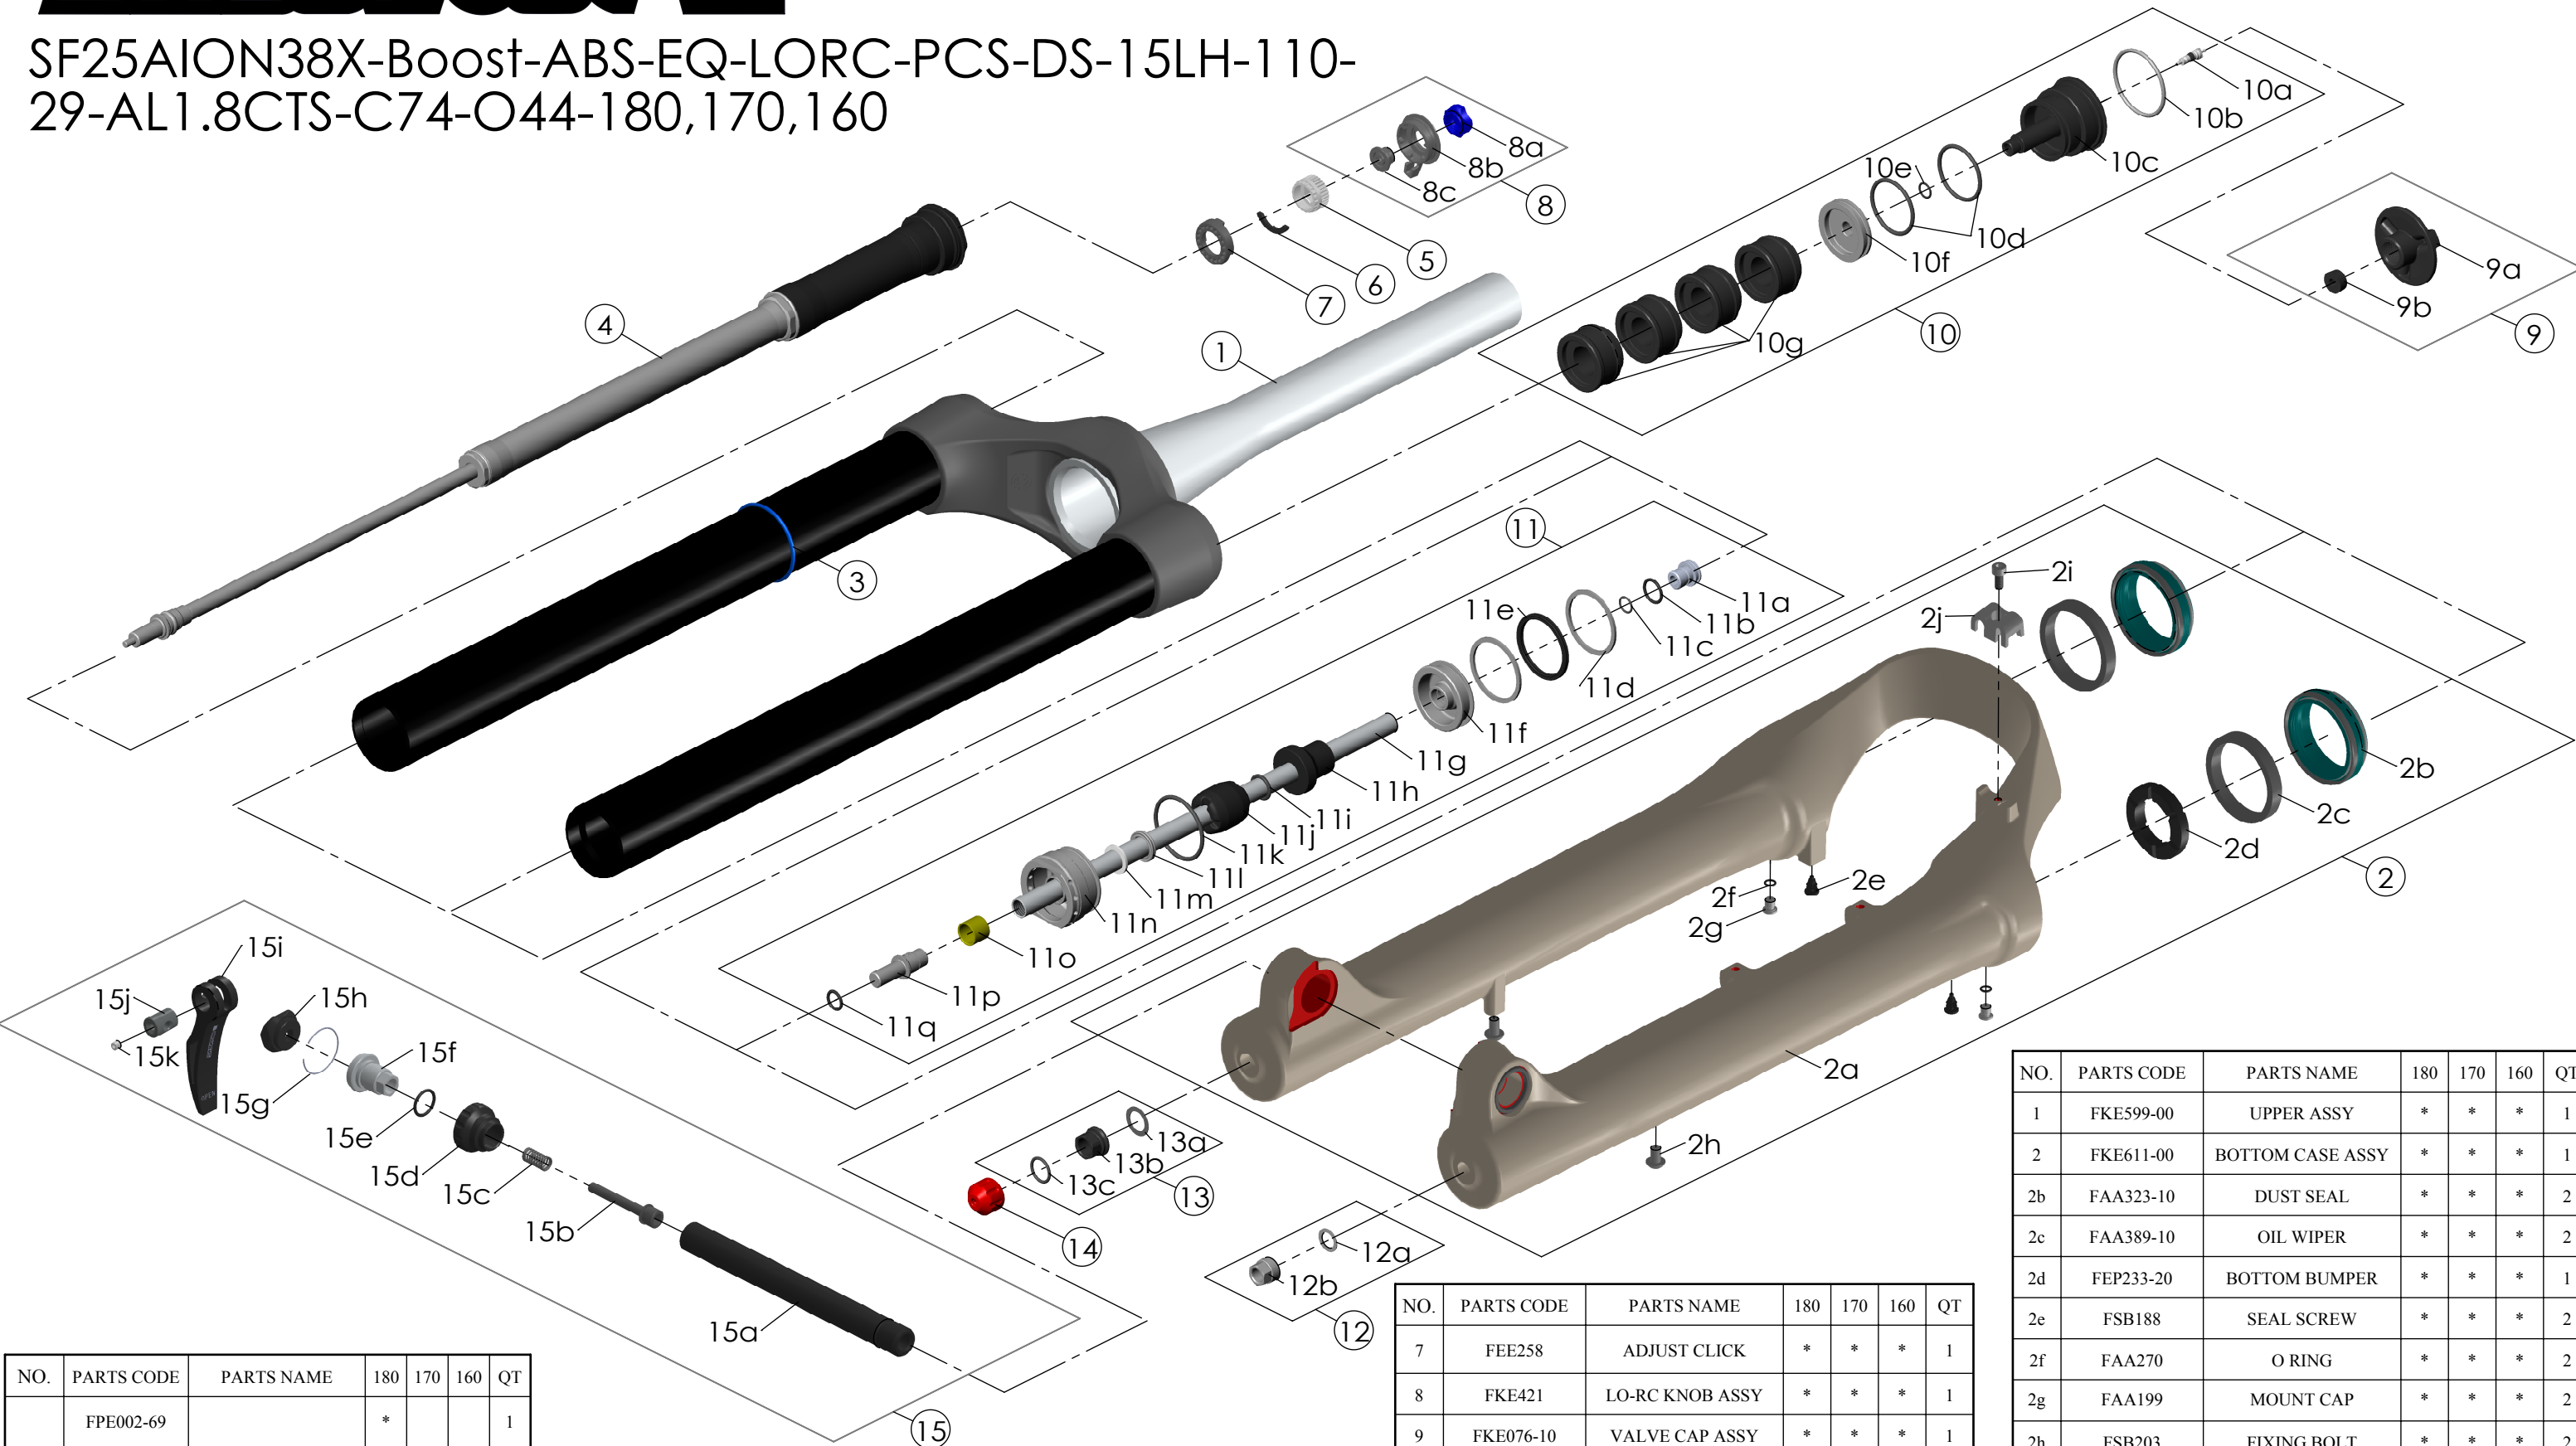

SF25AION38X-Boost-ABS-EQ-LORC-PCS-DS-15LH-110-29-AL1.8CTS-C74-O44-180,170,160

NO.	PARTS CODE	PARTS NAME	180	170	160	QT
11g	FPE002-69	SUPPORT TUBE	*			1
	FPE002-68			*		1
	FPE002-67				*	1
12	FKA063-03	FIXING NUT SET	*	*	*	1
13	FKE436-10	FIXING NUT SET	*	*	*	1
14	FEG201	REBOUND KNOB	*	*	*	1
15	FKA116-02	15LH-110 AXLE SET	*	*	*	1

NO.	PARTS CODE	PARTS NAME	180	170	160	QT
11g	FPE002-69	SUPPORT TUBE	*			1
	FPE002-68			*		1
	FPE002-67				*	1

NO.	PARTS CODE	PARTS NAME	180	170	160	QT
7	FEE258	ADJUST CLICK	*	*	*	1
8	FKE421	LO-RC KNOB ASSY	*	*	*	1
9	FKE076-10	VALVE CAP ASSY	*	*	*	1
10	FKE525-04	VOLUME ADJUSTER ASSY	*			1
				*		1
10g	FEG270-30	VOLUME REDUCER	*			2
				*		3
					*	4

NO.	PARTS CODE	PARTS NAME	180	170	160	QT
1	FKE599-00	UPPER ASSY	*	*	*	1
2	FKE611-00	BOTTOM CASE ASSY	*	*	*	1
2b	FAA323-10	DUST SEAL	*	*	*	2
2c	FAA389-10	OIL WIPER	*	*	*	2
2d	FEP233-20	BOTTOM BUMPER	*	*	*	1
2e	FSB188	SEAL SCREW	*	*	*	2
2f	FAA270	O RING	*	*	*	2
2g	FAA199	MOUNT CAP	*	*	*	2
2h	FSB203	FIXING BOLT	*	*	*	2
2i	FSB153	GUIDE FIXING BOLT	*	*	*	1
2j	FEG519	CABLE GUIDE	*	*	*	1
3	FAA397-20	O RING	*	*	*	1
4	FUN131-79	LORC-PCS UNIT	*	*	*	1
5	FEE256-30	ADJUST CORE	*	*	*	1
6	FEE257	CLICK HOLDER	*	*	*	1