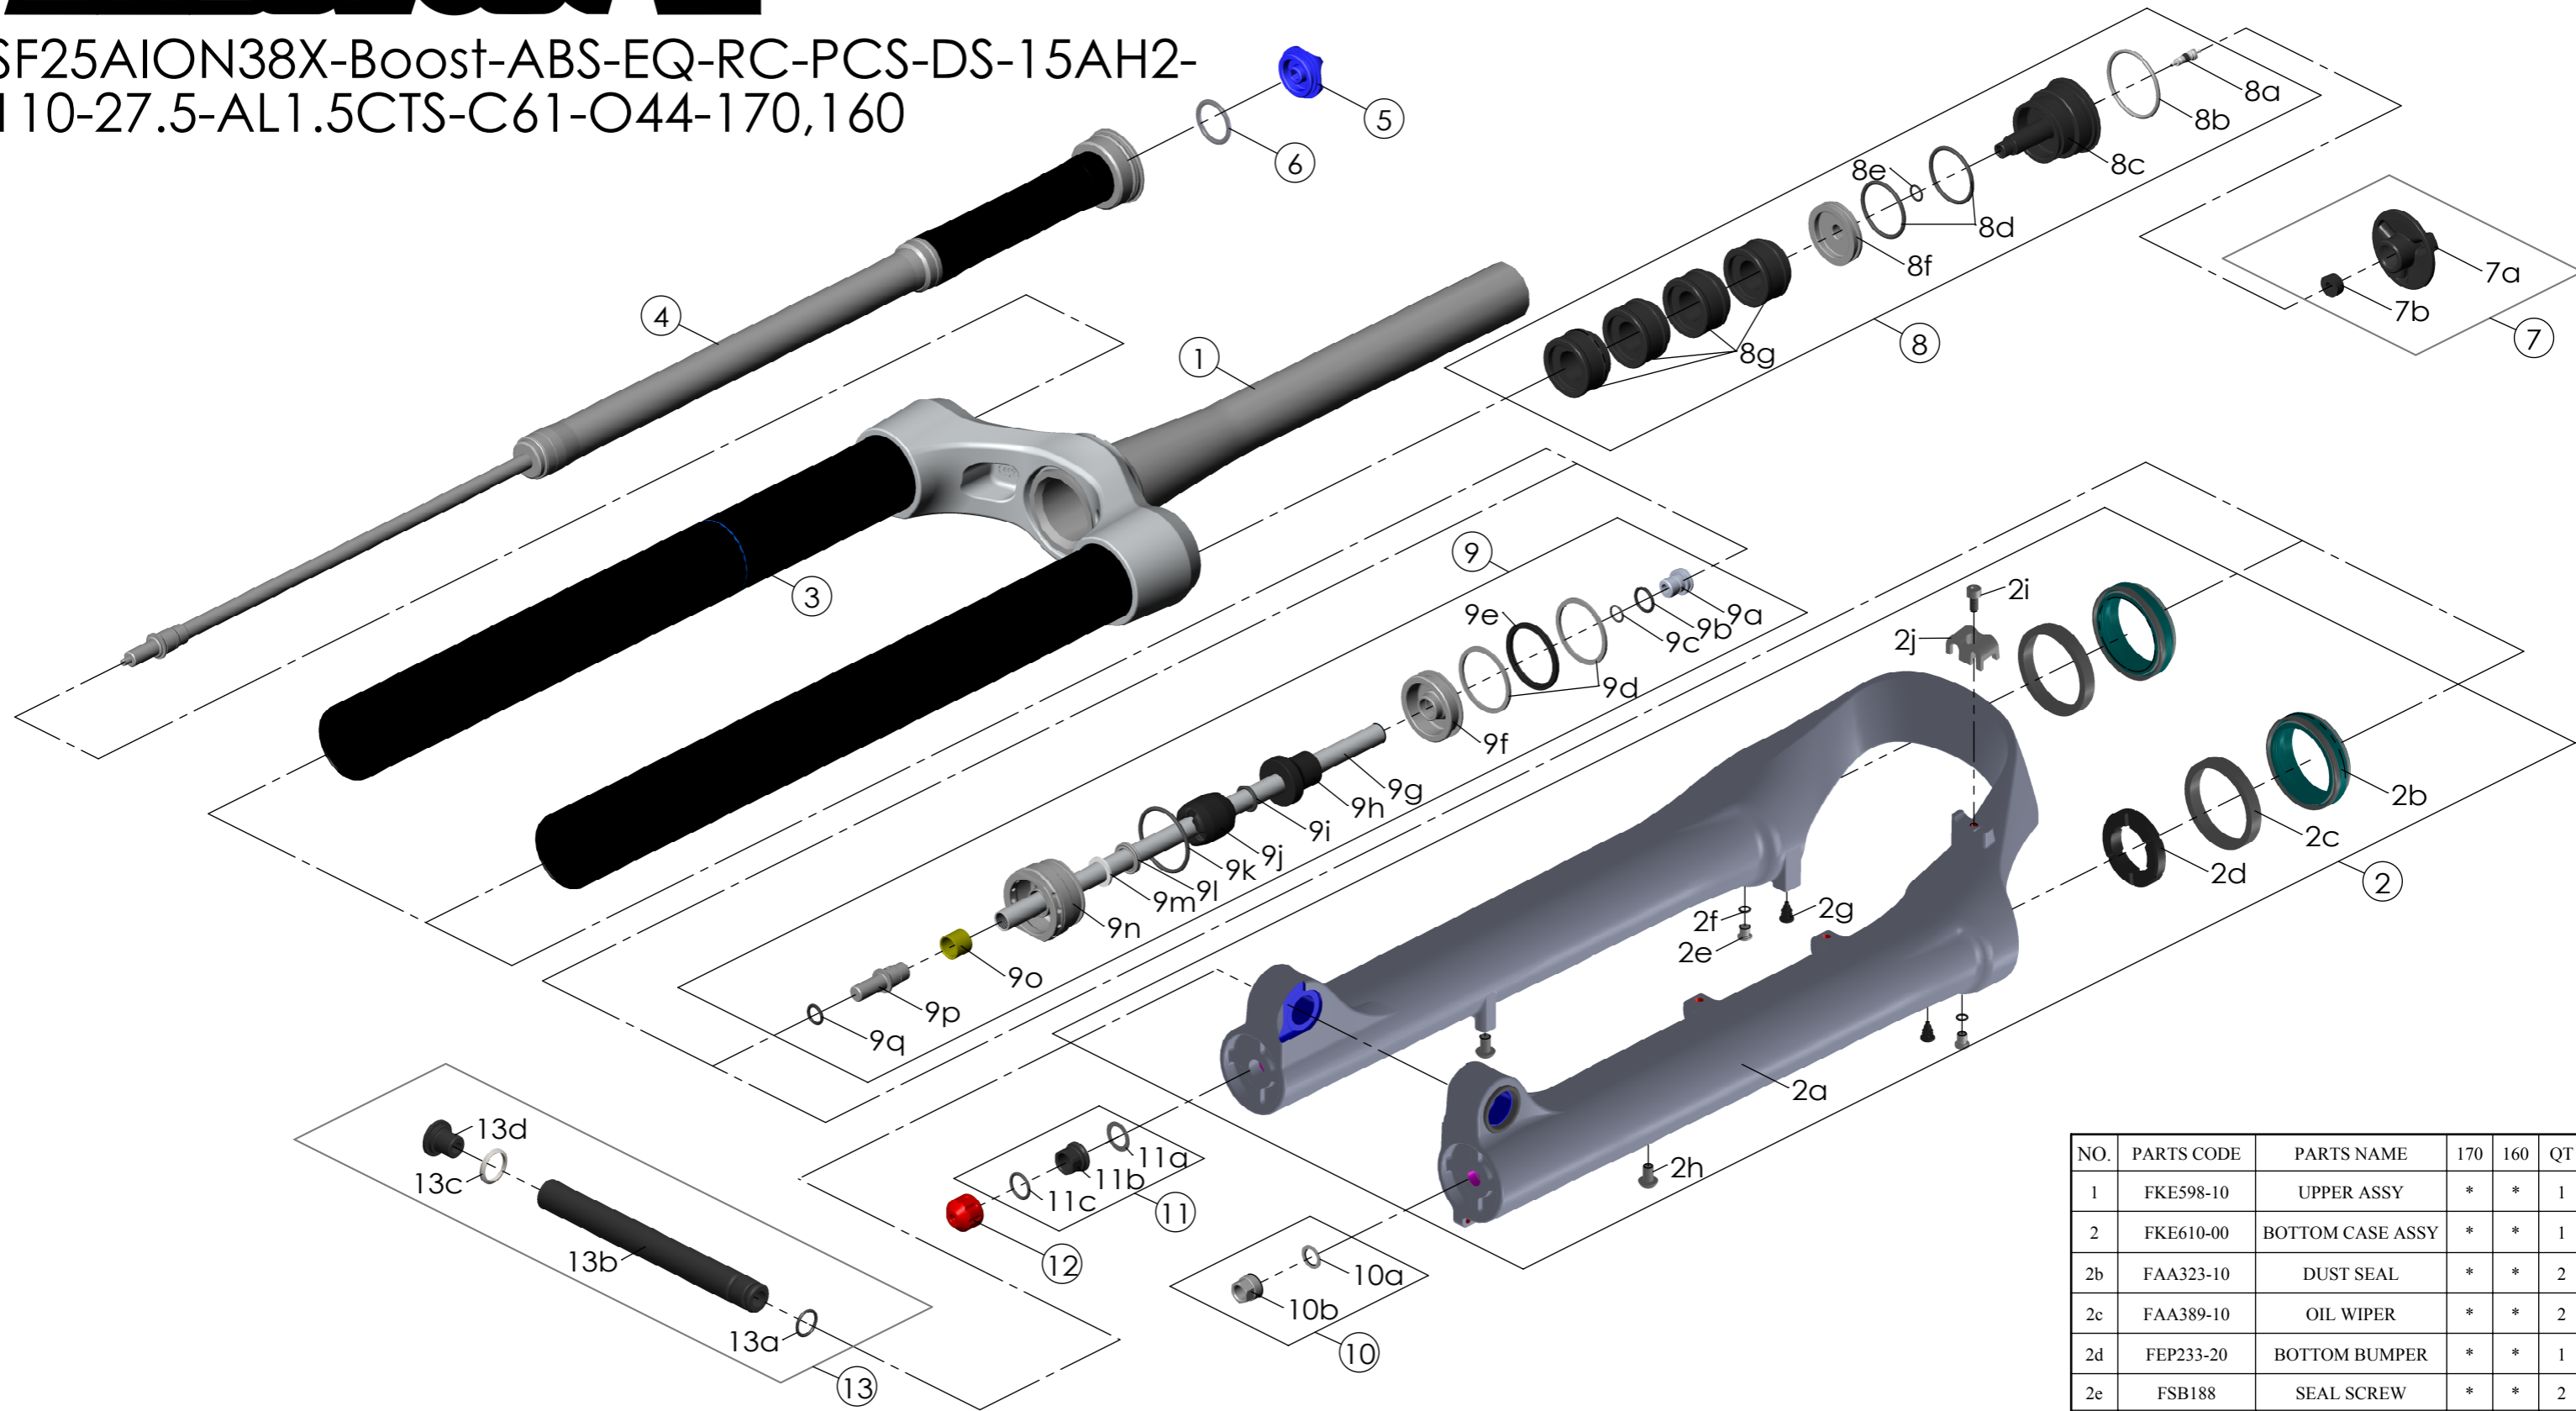

Date	2024.10.09	Version	0
Amended			

SF25AION38X-Boost-ABS-EQ-RC-PCS-DS-15AH2-110-27.5-AL1.5CTS-C61-O44-170,160

NO.	PARTS CODE	PARTS NAME	170	160	QT
1	FKE598-10	UPPER ASSY	*	*	1
2	FKE610-00	BOTTOM CASE ASSY	*	*	1
2b	FAA323-10	DUST SEAL	*	*	2
2c	FAA389-10	OIL WIPER	*	*	2
2d	FEP233-20	BOTTOM BUMPER	*	*	1
2e	FSB188	SEAL SCREW	*	*	2
2f	FAA270	O RING	*	*	2
2g	FAA199	MOUNT CAP	*	*	2
2h	FSB203	FIXING BOLT	*	*	2
2i	FSB153	GUIDE FIXING BOLT	*	*	1
2j	FEG519	CABLE GUIDE	*	*	1
3	FAA397-20	O RING	*	*	1
4	FUN160-98	RC-PCS UNIT	*	*	1
5	FEE862	ADJUST KNOB	*	*	1

NO.	PARTS CODE	PARTS NAME	170	160	QT
6	FAA136	O RING	*	*	1
7	FKE076-10	VALVE CAP ASSY	*	*	1
8	FKE525-14	VOLUME ADJUSTER ASSY	*		1
	FKE525-24			*	1
8g	FEG270-30	VOLUME REDUCER	*		3
				*	4

NO.	PARTS CODE	PARTS NAME	170	160	QT
9	FKE577-06	SUPPORT TUBE ASSY	*		1
	FKE577-16			*	1

NO.	PARTS CODE	PARTS NAME	170	160	QT
9g	FPE002-68	SUPPORT TUBE	*		1
	FPE002-67			*	1
10	FKA063-03	FIXING NUT SET	*	*	1
11	FKE436-10	FIXING NUT SET	*	*	1
12	FEG201	REBOUND KNOB	*	*	1
13	FKA117-00	15AH2-110 AXLE SET	*	*	1