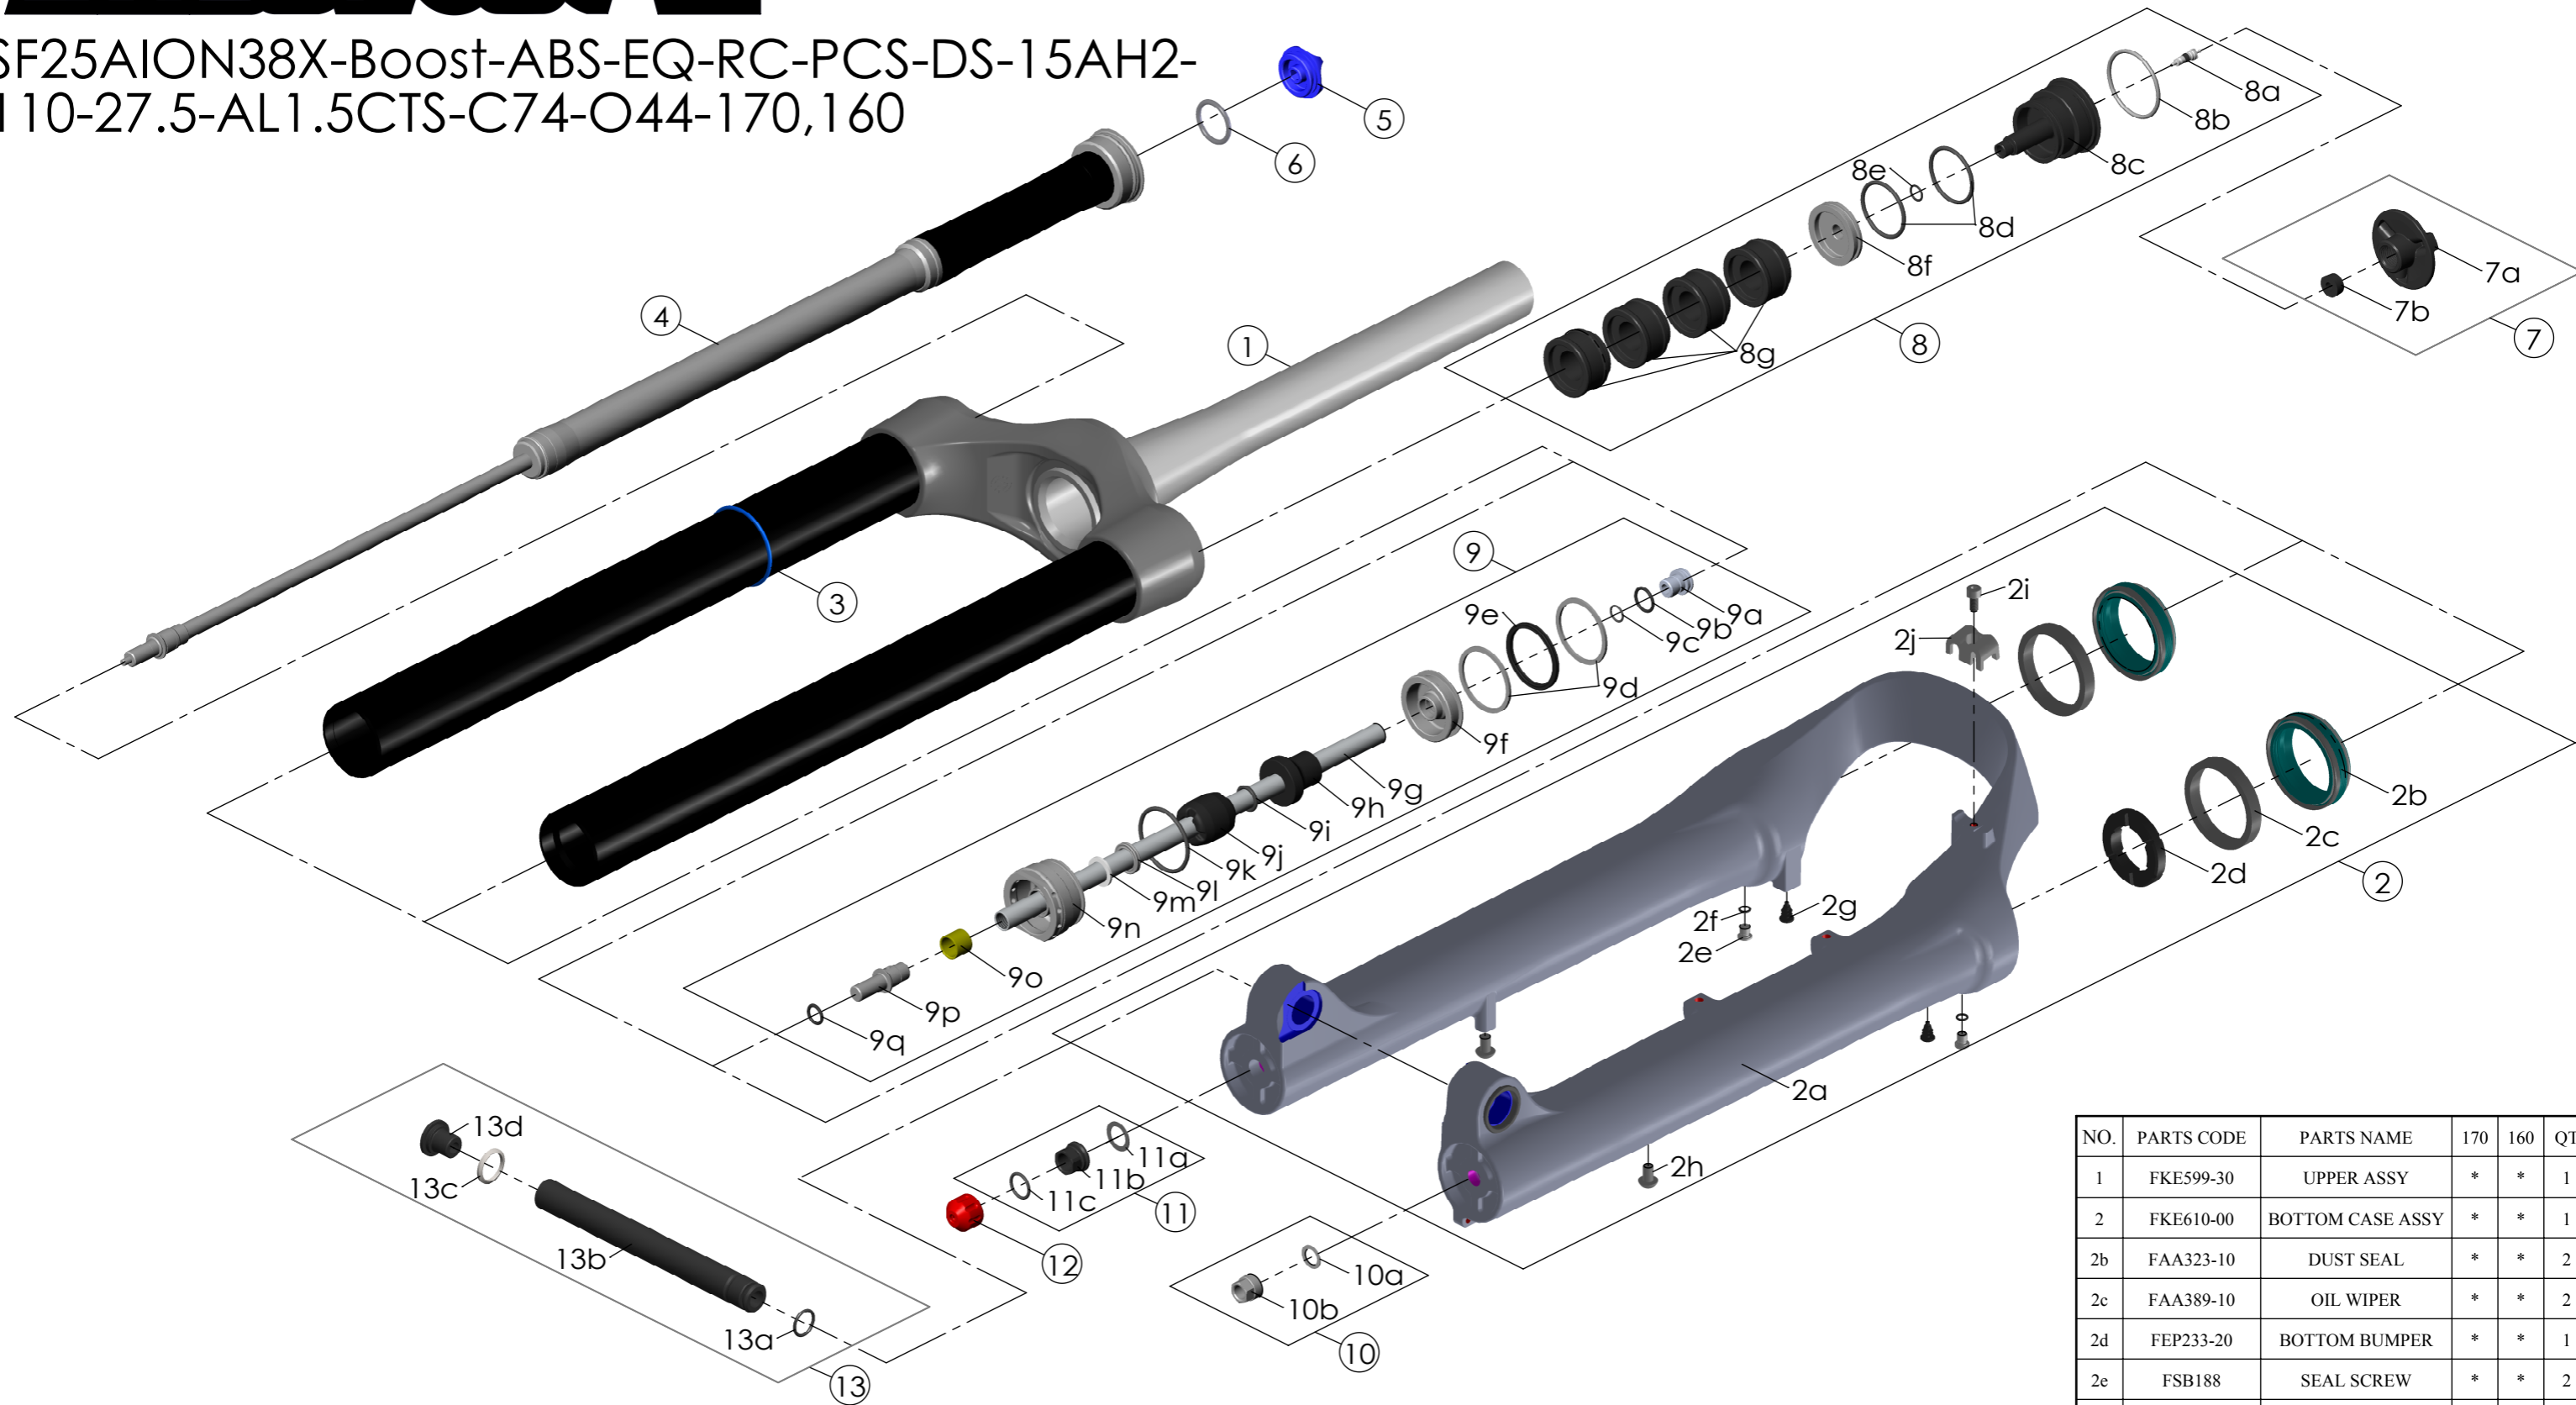

Date	2024.10.09	Version	0
Amended			

SF25AION38X-Boost-ABS-EQ-RC-PCS-DS-15AH2-110-27.5-AL1.5CTS-C74-O44-170,160

NO.	PARTS CODE	PARTS NAME	170	160	QT
9g	FPE002-68	SUPPORT TUBE	*		1
	FPE002-67			*	1
10	FKA063-03	FIXING NUT SET	*	*	1
11	FKE436-10	FIXING NUT SET	*	*	1
12	FEG201	REBOUND KNOB	*	*	1
13	FKA117-00	15AH2-110 AXLE SET	*	*	1

NO.	PARTS CODE	PARTS NAME	170	160	QT
9	FKE577-06	SUPPORT TUBE ASSY	*		1
	FKE577-16			*	1

NO.	PARTS CODE	PARTS NAME	170	160	QT
6	FAA136	O RING	*	*	1
7	FKE076-10	VALVE CAP ASSY	*	*	1
8	FKE525-14	VOLUME ADJUSTER ASSY	*		1
	FKE525-24			*	1
8g	FEG270-30	VOLUME REDUCER	*		3
					*

NO.	PARTS CODE	PARTS NAME	170	160	QT
1	FKE599-30	UPPER ASSY	*	*	1
2	FKE610-00	BOTTOM CASE ASSY	*	*	1
2b	FAA323-10	DUST SEAL	*	*	2
2c	FAA389-10	OIL WIPER	*	*	2
2d	FEP233-20	BOTTOM BUMPER	*	*	1
2e	FSB188	SEAL SCREW	*	*	2
2f	FAA270	O RING	*	*	2
2g	FAA199	MOUNT CAP	*	*	2
2h	FSB203	FIXING BOLT	*	*	2
2i	FSB153	GUIDE FIXING BOLT	*	*	1
2j	FEG519	CABLE GUIDE	*	*	1
3	FAA397-20	O RING	*	*	1
4	FUN160-98	RC-PCS UNIT	*	*	1
5	FEE862	ADJUST KNOB	*	*	1