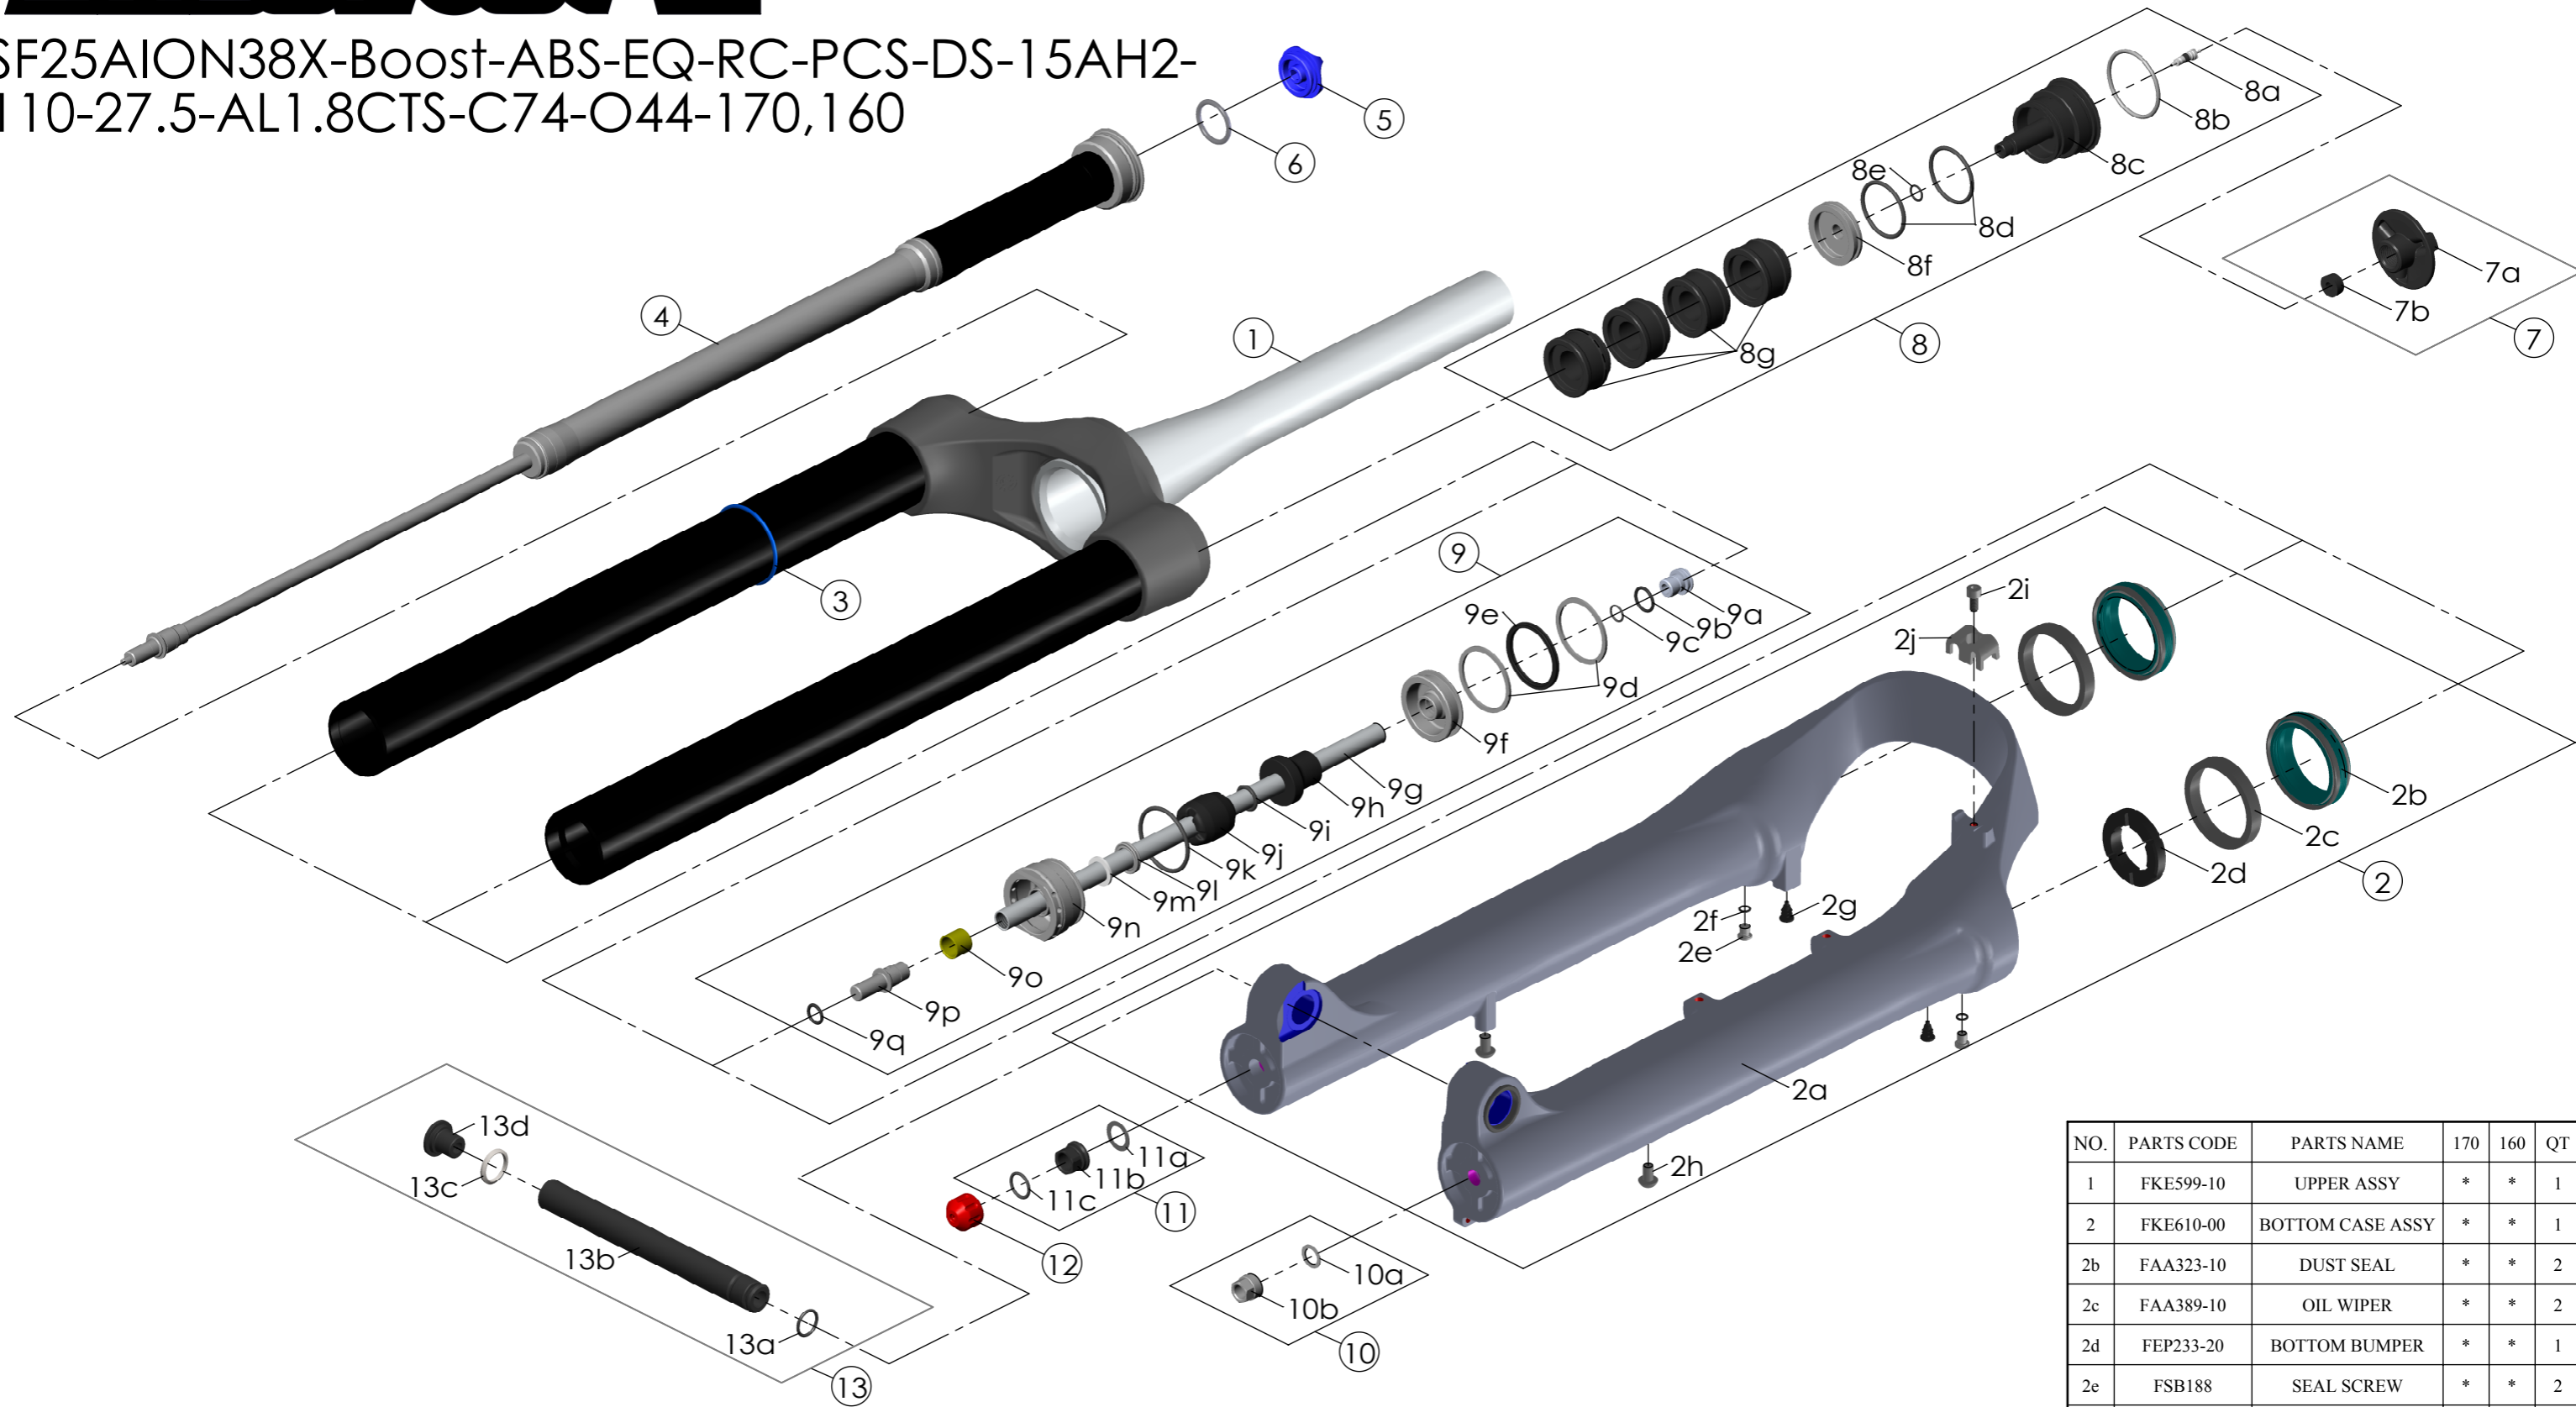

Date	2024.10.09	Version	0
Amended			

SF25AION38X-Boost-ABS-EQ-RC-PCS-DS-15AH2-110-27.5-AL1.8CTS-C74-O44-170,160

NO.	PARTS CODE	PARTS NAME	170	160	QT
1	FKE599-10	UPPER ASSY	*	*	1
2	FKE610-00	BOTTOM CASE ASSY	*	*	1
2b	FAA323-10	DUST SEAL	*	*	2
2c	FAA389-10	OIL WIPER	*	*	2
2d	FEP233-20	BOTTOM BUMPER	*	*	1
2e	FSB188	SEAL SCREW	*	*	2
2f	FAA270	O RING	*	*	2
2g	FAA199	MOUNT CAP	*	*	2
2h	FSB203	FIXING BOLT	*	*	2
2i	FSB153	GUIDE FIXING BOLT	*	*	1
2j	FEG519	CABLE GUIDE	*	*	1
3	FAA397-20	O RING	*	*	1
4	FUN160-98	RC-PCS UNIT	*	*	1
5	FEE862	ADJUST KNOB	*	*	1

NO.	PARTS CODE	PARTS NAME	170	160	QT
6	FAA136	O RING	*	*	1
7	FKE076-10	VALVE CAP ASSY	*	*	1
8	FKE525-14	VOLUME ADJUSTER ASSY	*		1
	FKE525-24			*	1
8g	FEG270-30	VOLUME REDUCER	*		3
					*

NO.	PARTS CODE	PARTS NAME	170	160	QT
9	FKE577-06	SUPPORT TUBE ASSY	*		1
	FKE577-16			*	1

NO.	PARTS CODE	PARTS NAME	170	160	QT
9g	FPE002-68	SUPPORT TUBE	*		1
	FPE002-67			*	1
10	FKA063-03	FIXING NUT SET	*	*	1
11	FKE436-10	FIXING NUT SET	*	*	1
12	FEG201	REBOUND KNOB	*	*	1
13	FKA117-00	15AH2-110 AXLE SET	*	*	1