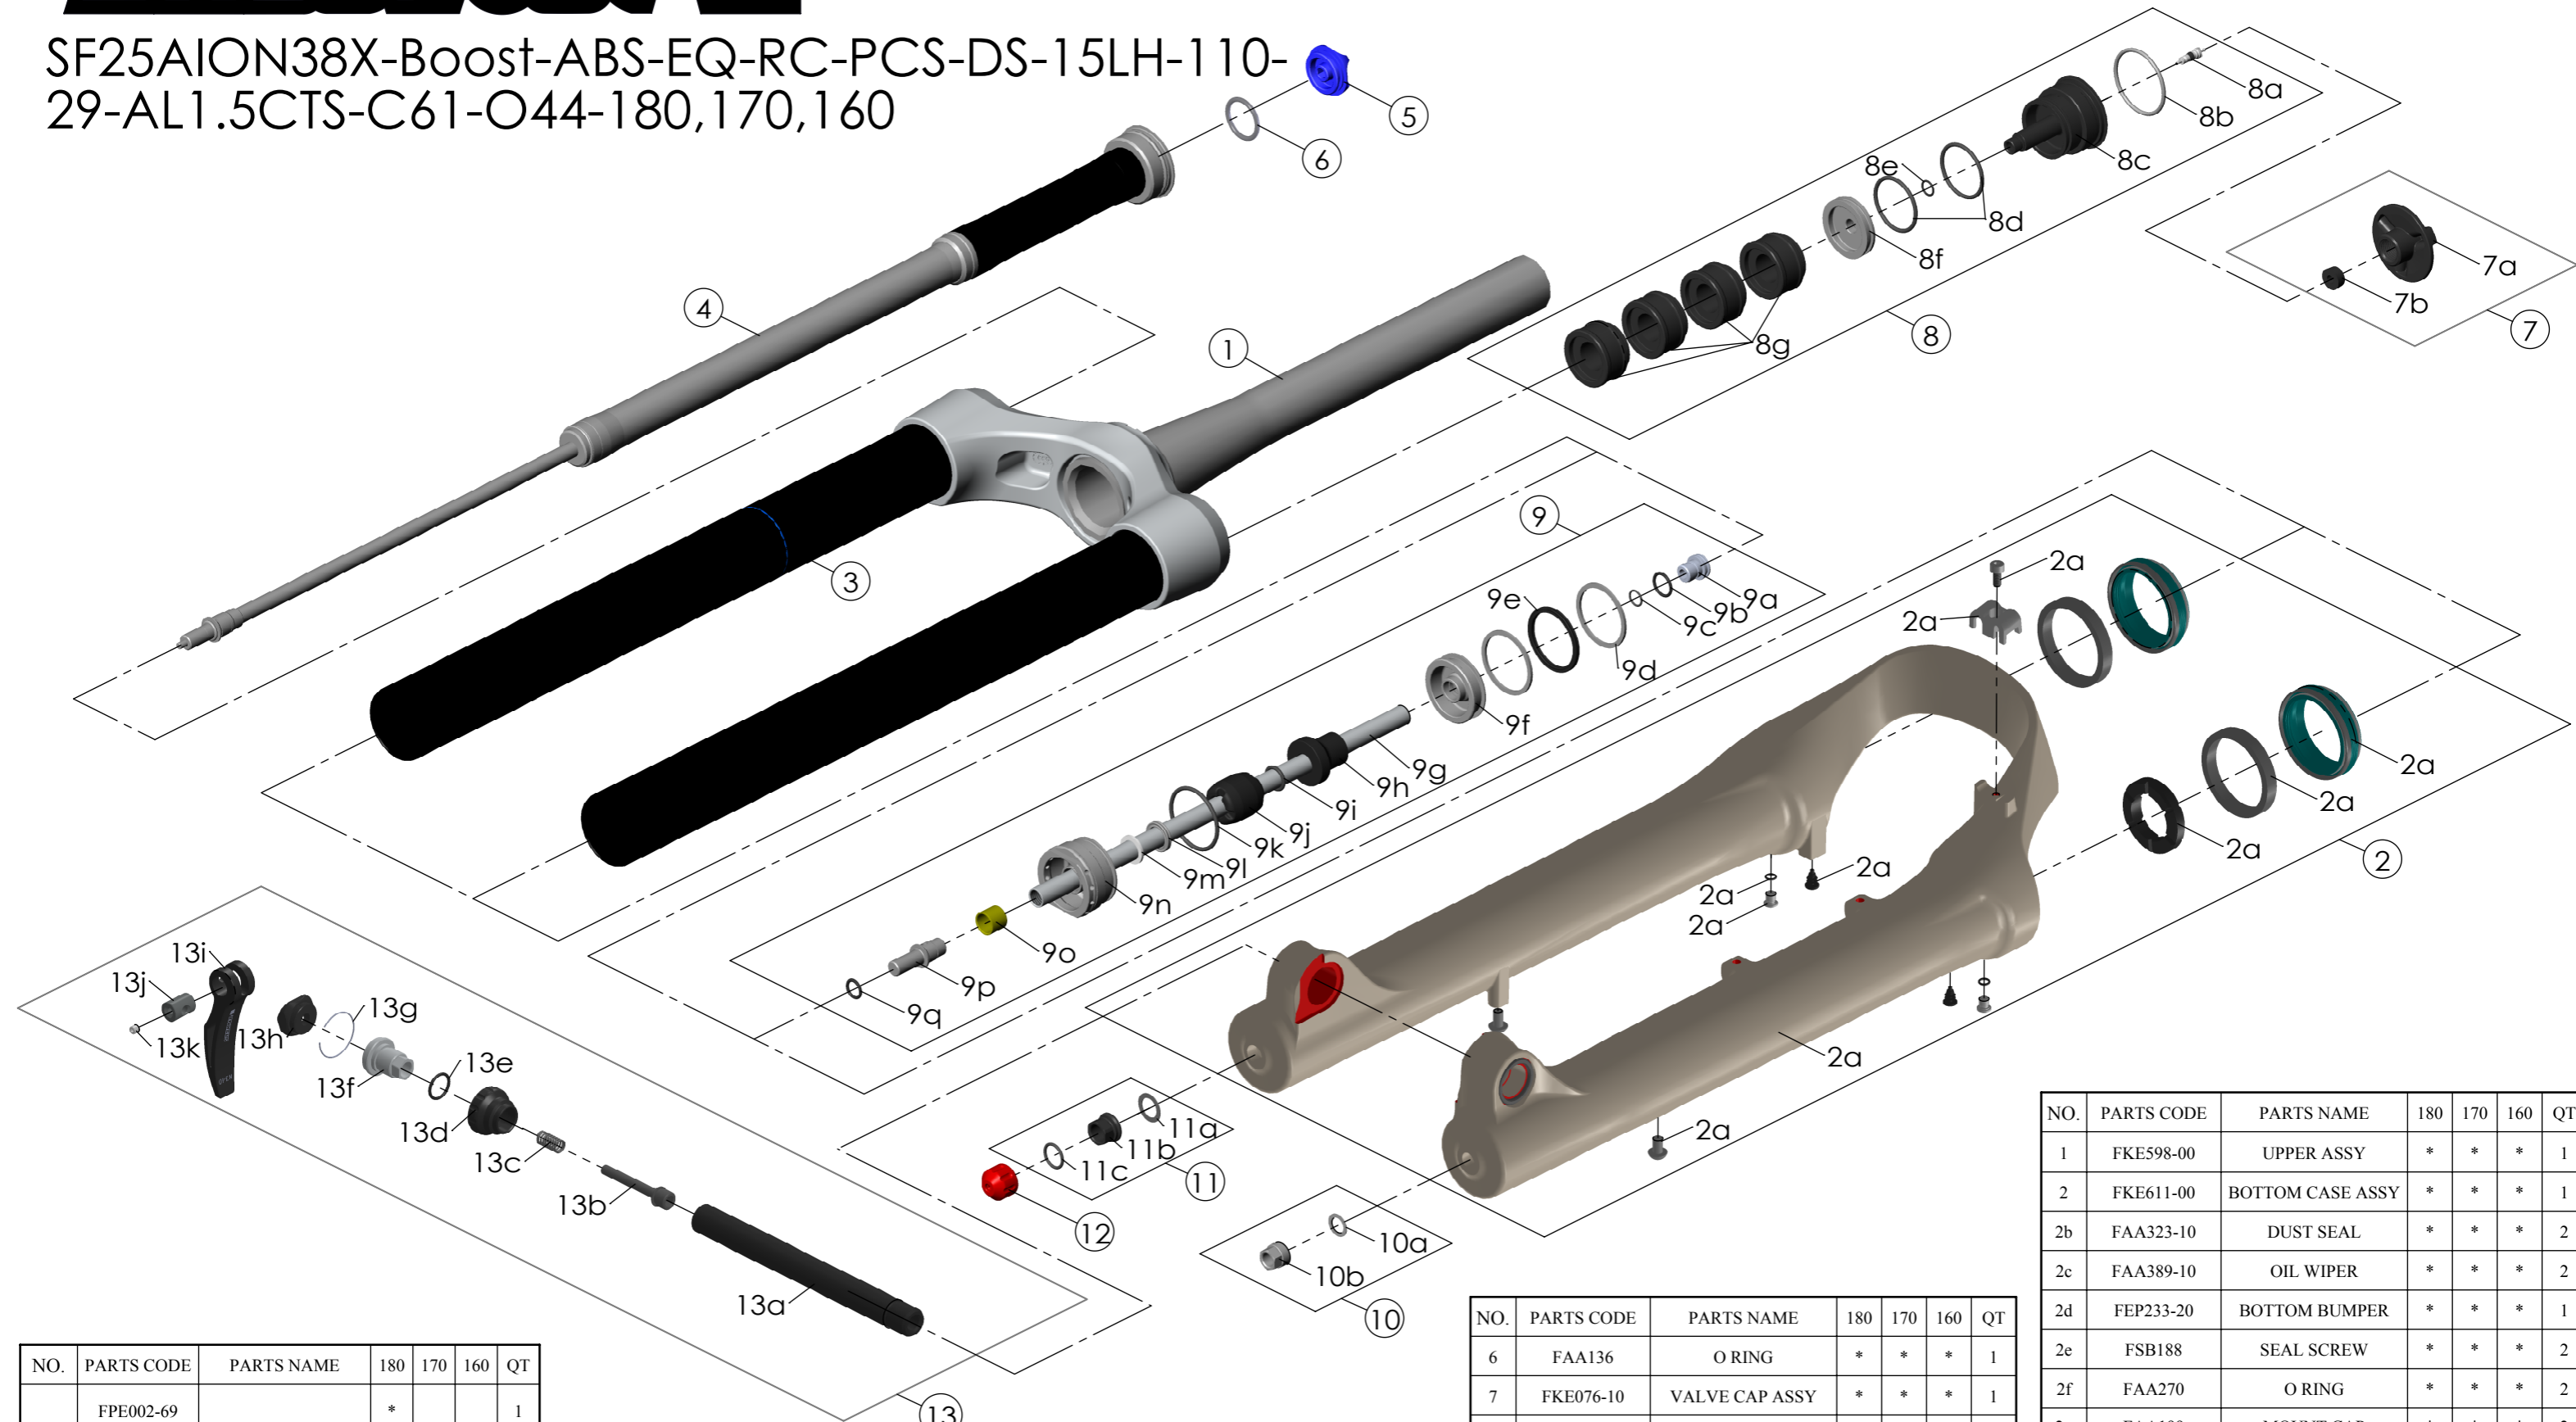

SF25AION38X-Boost-ABS-EQ-RC-PCS-DS-15LH-110-29-AL1.5CTS-C61-O44-180,170,160

NO.	PARTS CODE	PARTS NAME	180	170	160	QT
9g	FPE002-69	SUPPORT TUBE	*			1
	FPE002-68			*		1
	FPE002-67				*	1
10	FKA063-03	FIXING NUT SET	*	*	*	1
11	FKE436-10	FIXING NUT SET	*	*	*	1
12	FEG201	REBOUND KNOB	*	*	*	1
13	FKA116-02	15LH-110 AXLE SET	*	*	*	1

NO.	PARTS CODE	PARTS NAME	180	170	160	QT
9	FKE577-36	SUPPORT TUBE ASSY	*			1
	FKE577-06			*		1
	FKE577-16				*	1

NO.	PARTS CODE	PARTS NAME	180	170	160	QT
6	FAA136	O RING	*	*	*	1
7	FKE076-10	VALVE CAP ASSY	*	*	*	1
8	FKE525-04	VOLUME ADJUSTER ASSY	*			1
	FKE525-14			*		1
	FKE525-24				*	1
8g	FEG270-30	VOLUME REDUCER	*			2
				*		3
					*	4

NO.	PARTS CODE	PARTS NAME	180	170	160	QT
1	FKE598-00	UPPER ASSY	*	*	*	1
2	FKE611-00	BOTTOM CASE ASSY	*	*	*	1
2b	FAA323-10	DUST SEAL	*	*	*	2
2c	FAA389-10	OIL WIPER	*	*	*	2
2d	FEP233-20	BOTTOM BUMPER	*	*	*	1
2e	FSB188	SEAL SCREW	*	*	*	2
2f	FAA270	O RING	*	*	*	2
2g	FAA199	MOUNT CAP	*	*	*	2
2h	FSB203	FIXING BOLT	*	*	*	2
2i	FSB153	GUIDE FIXING BOLT	*	*	*	1
2j	FEG519	CABLE GUIDE	*	*	*	1
3	FAA397-20	O RING	*	*	*	1
4	FUN160-95	RC-PCS UNIT	*	*	*	1
5	FEE862	ADJUST KNOB	*	*	*	1