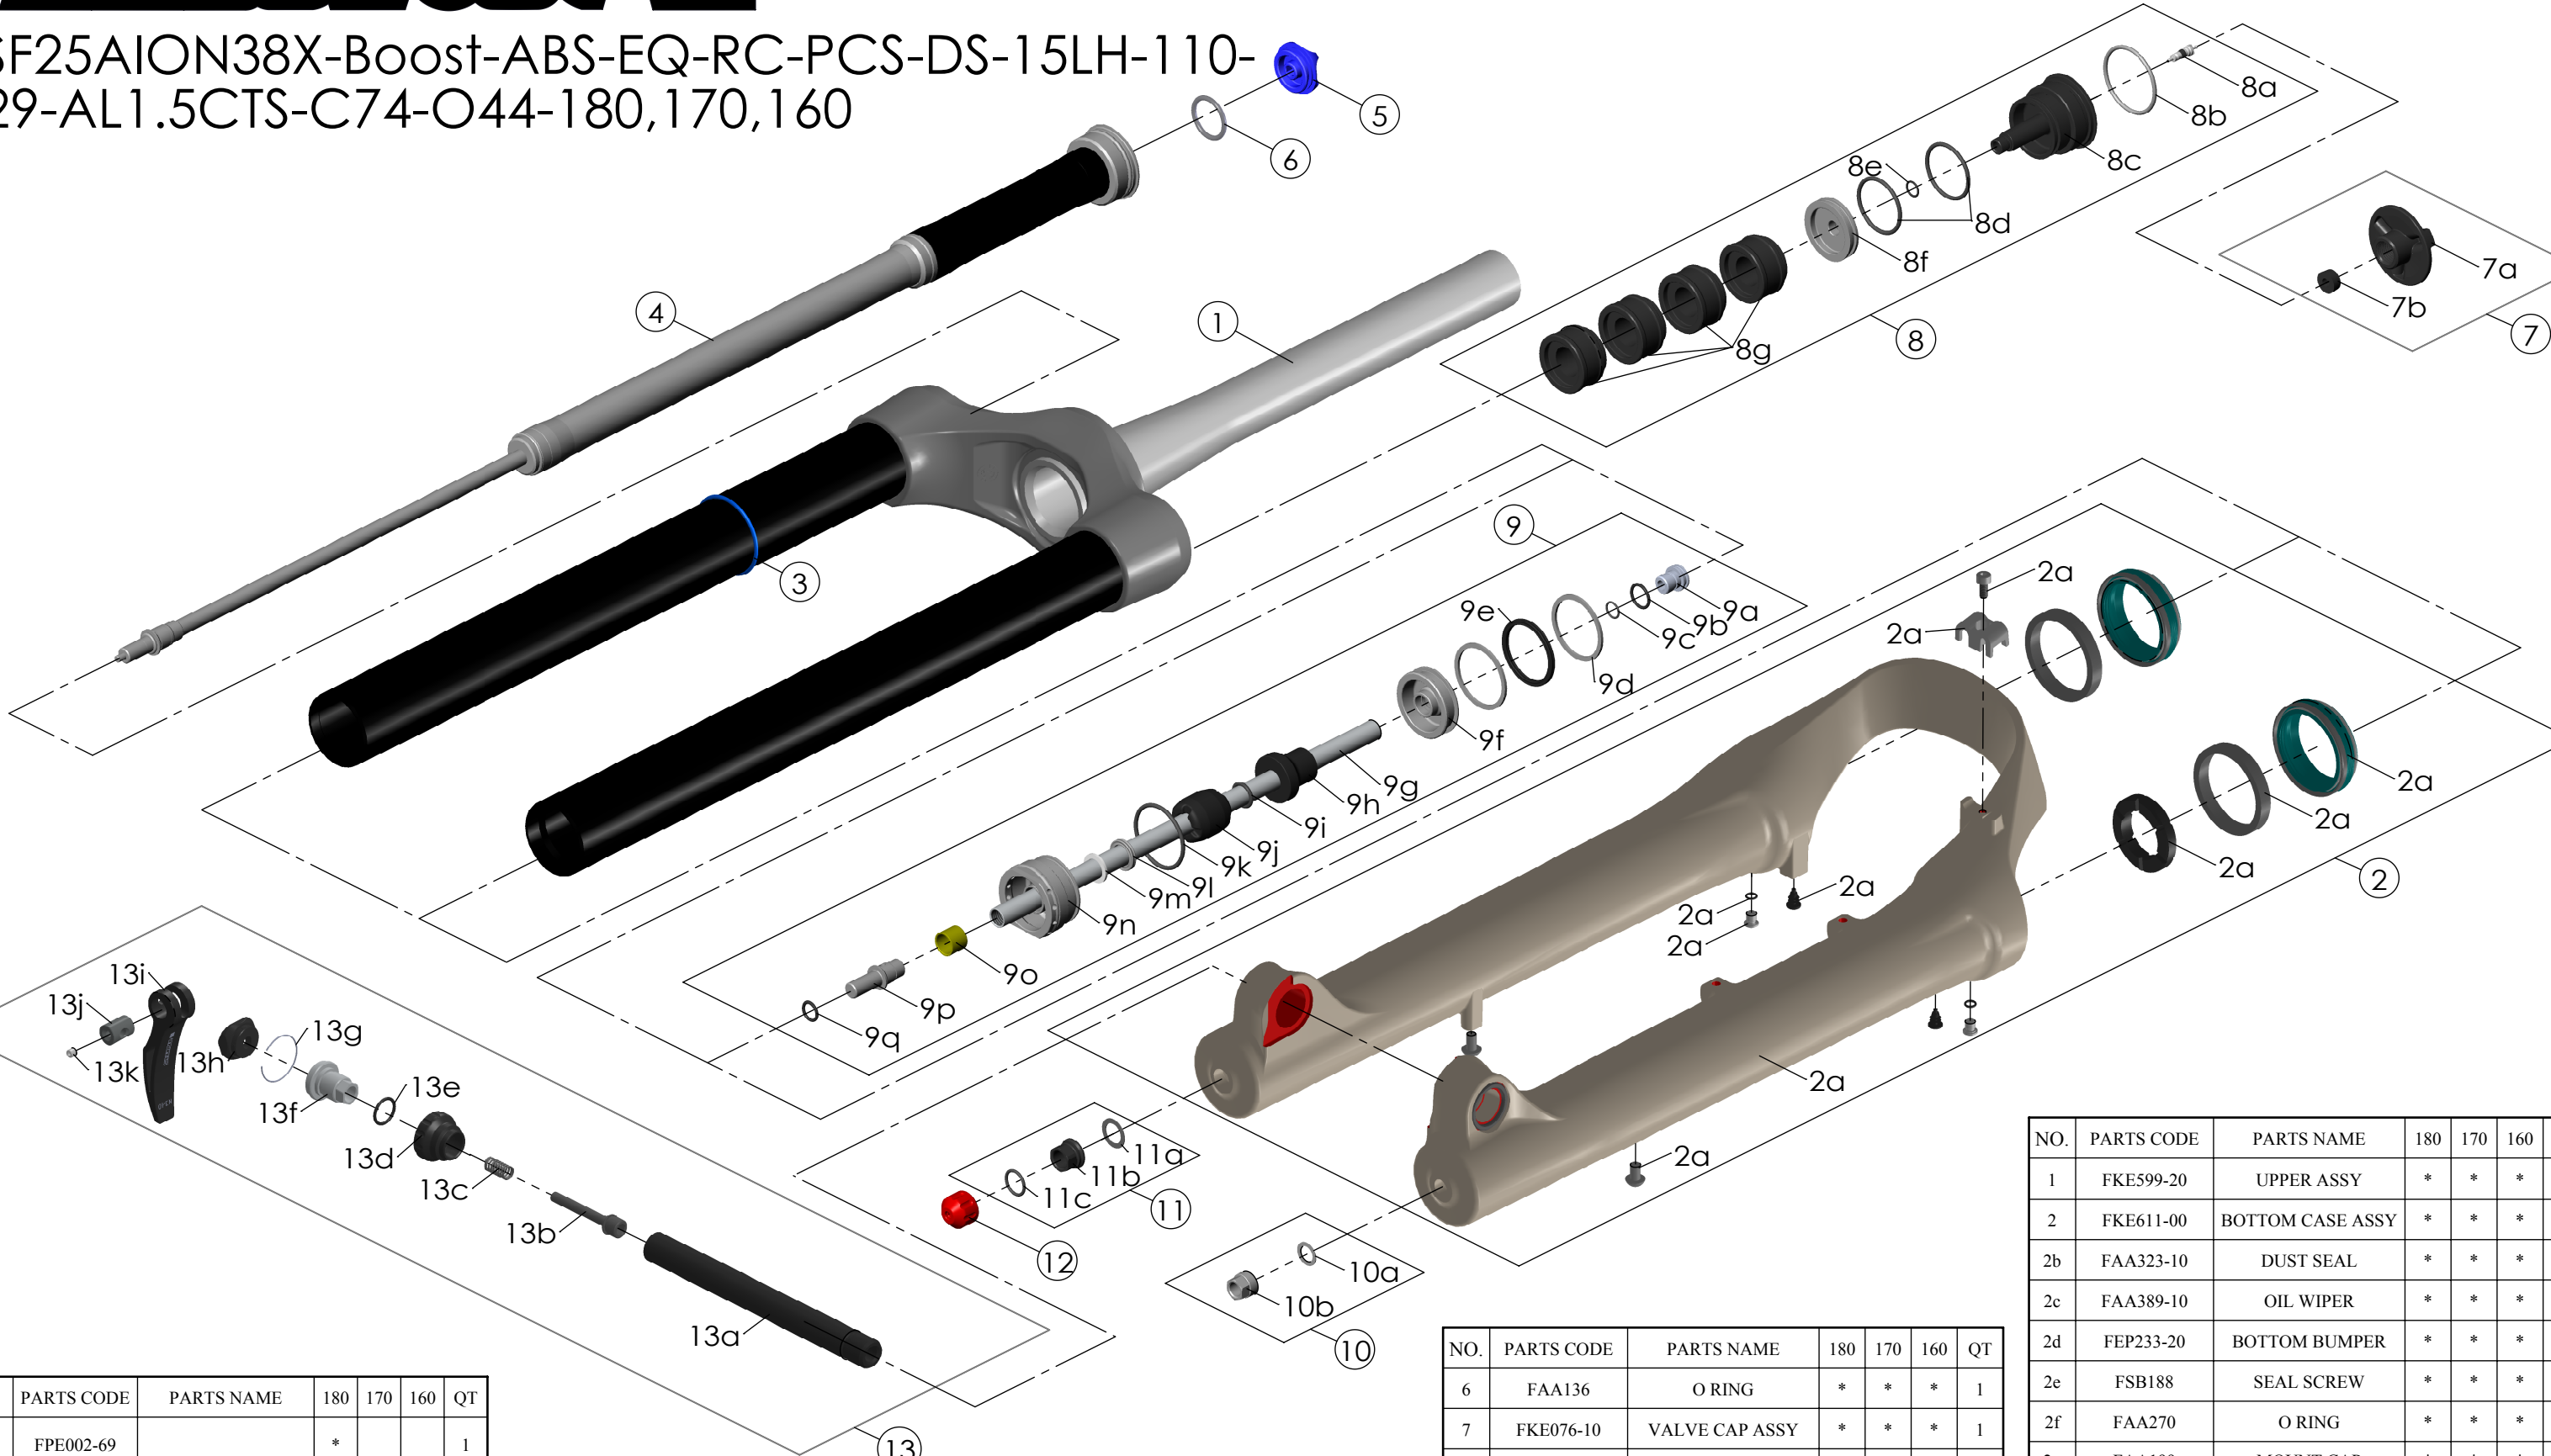

SF25AION38X-Boost-ABS-EQ-RC-PCS-DS-15LH-110-29-AL1.5CTS-C74-O44-180,170,160

NO.	PARTS CODE	PARTS NAME	180	170	160	QT
9g	FPE002-69	SUPPORT TUBE	*			1
	FPE002-68			*		1
	FPE002-67				*	1
10	FKA063-03	FIXING NUT SET	*	*	*	1
11	FKE436-10	FIXING NUT SET	*	*	*	1
12	FEG201	REBOUND KNOB	*	*	*	1
13	FKA116-02	15LH-110 AXLE SET	*	*	*	1

NO.	PARTS CODE	PARTS NAME	180	170	160	QT
9	FKE577-36	SUPPORT TUBE ASSY	*			1
	FKE577-06			*		1
	FKE577-16				*	1

NO.	PARTS CODE	PARTS NAME	180	170	160	QT
6	FAA136	O RING	*	*	*	1
7	FKE076-10	VALVE CAP ASSY	*	*	*	1
8	FKE525-04	VOLUME ADJUSTER ASSY	*			1
	FKE525-14			*		1
	FKE525-24				*	1
8g	FEG270-30	VOLUME REDUCER	*			2
				*		3
					*	4

NO.	PARTS CODE	PARTS NAME	180	170	160	QT
1	FKE599-20	UPPER ASSY	*	*	*	1
2	FKE611-00	BOTTOM CASE ASSY	*	*	*	1
2b	FAA323-10	DUST SEAL	*	*	*	2
2c	FAA389-10	OIL WIPER	*	*	*	2
2d	FEP233-20	BOTTOM BUMPER	*	*	*	1
2e	FSB188	SEAL SCREW	*	*	*	2
2f	FAA270	O RING	*	*	*	2
2g	FAA199	MOUNT CAP	*	*	*	2
2h	FSB203	FIXING BOLT	*	*	*	2
2i	FSB153	GUIDE FIXING BOLT	*	*	*	1
2j	FEG519	CABLE GUIDE	*	*	*	1
3	FAA397-20	O RING	*	*	*	1
4	FUN160-95	RC-PCS UNIT	*	*	*	1
5	FEE862	ADJUST KNOB	*	*	*	1