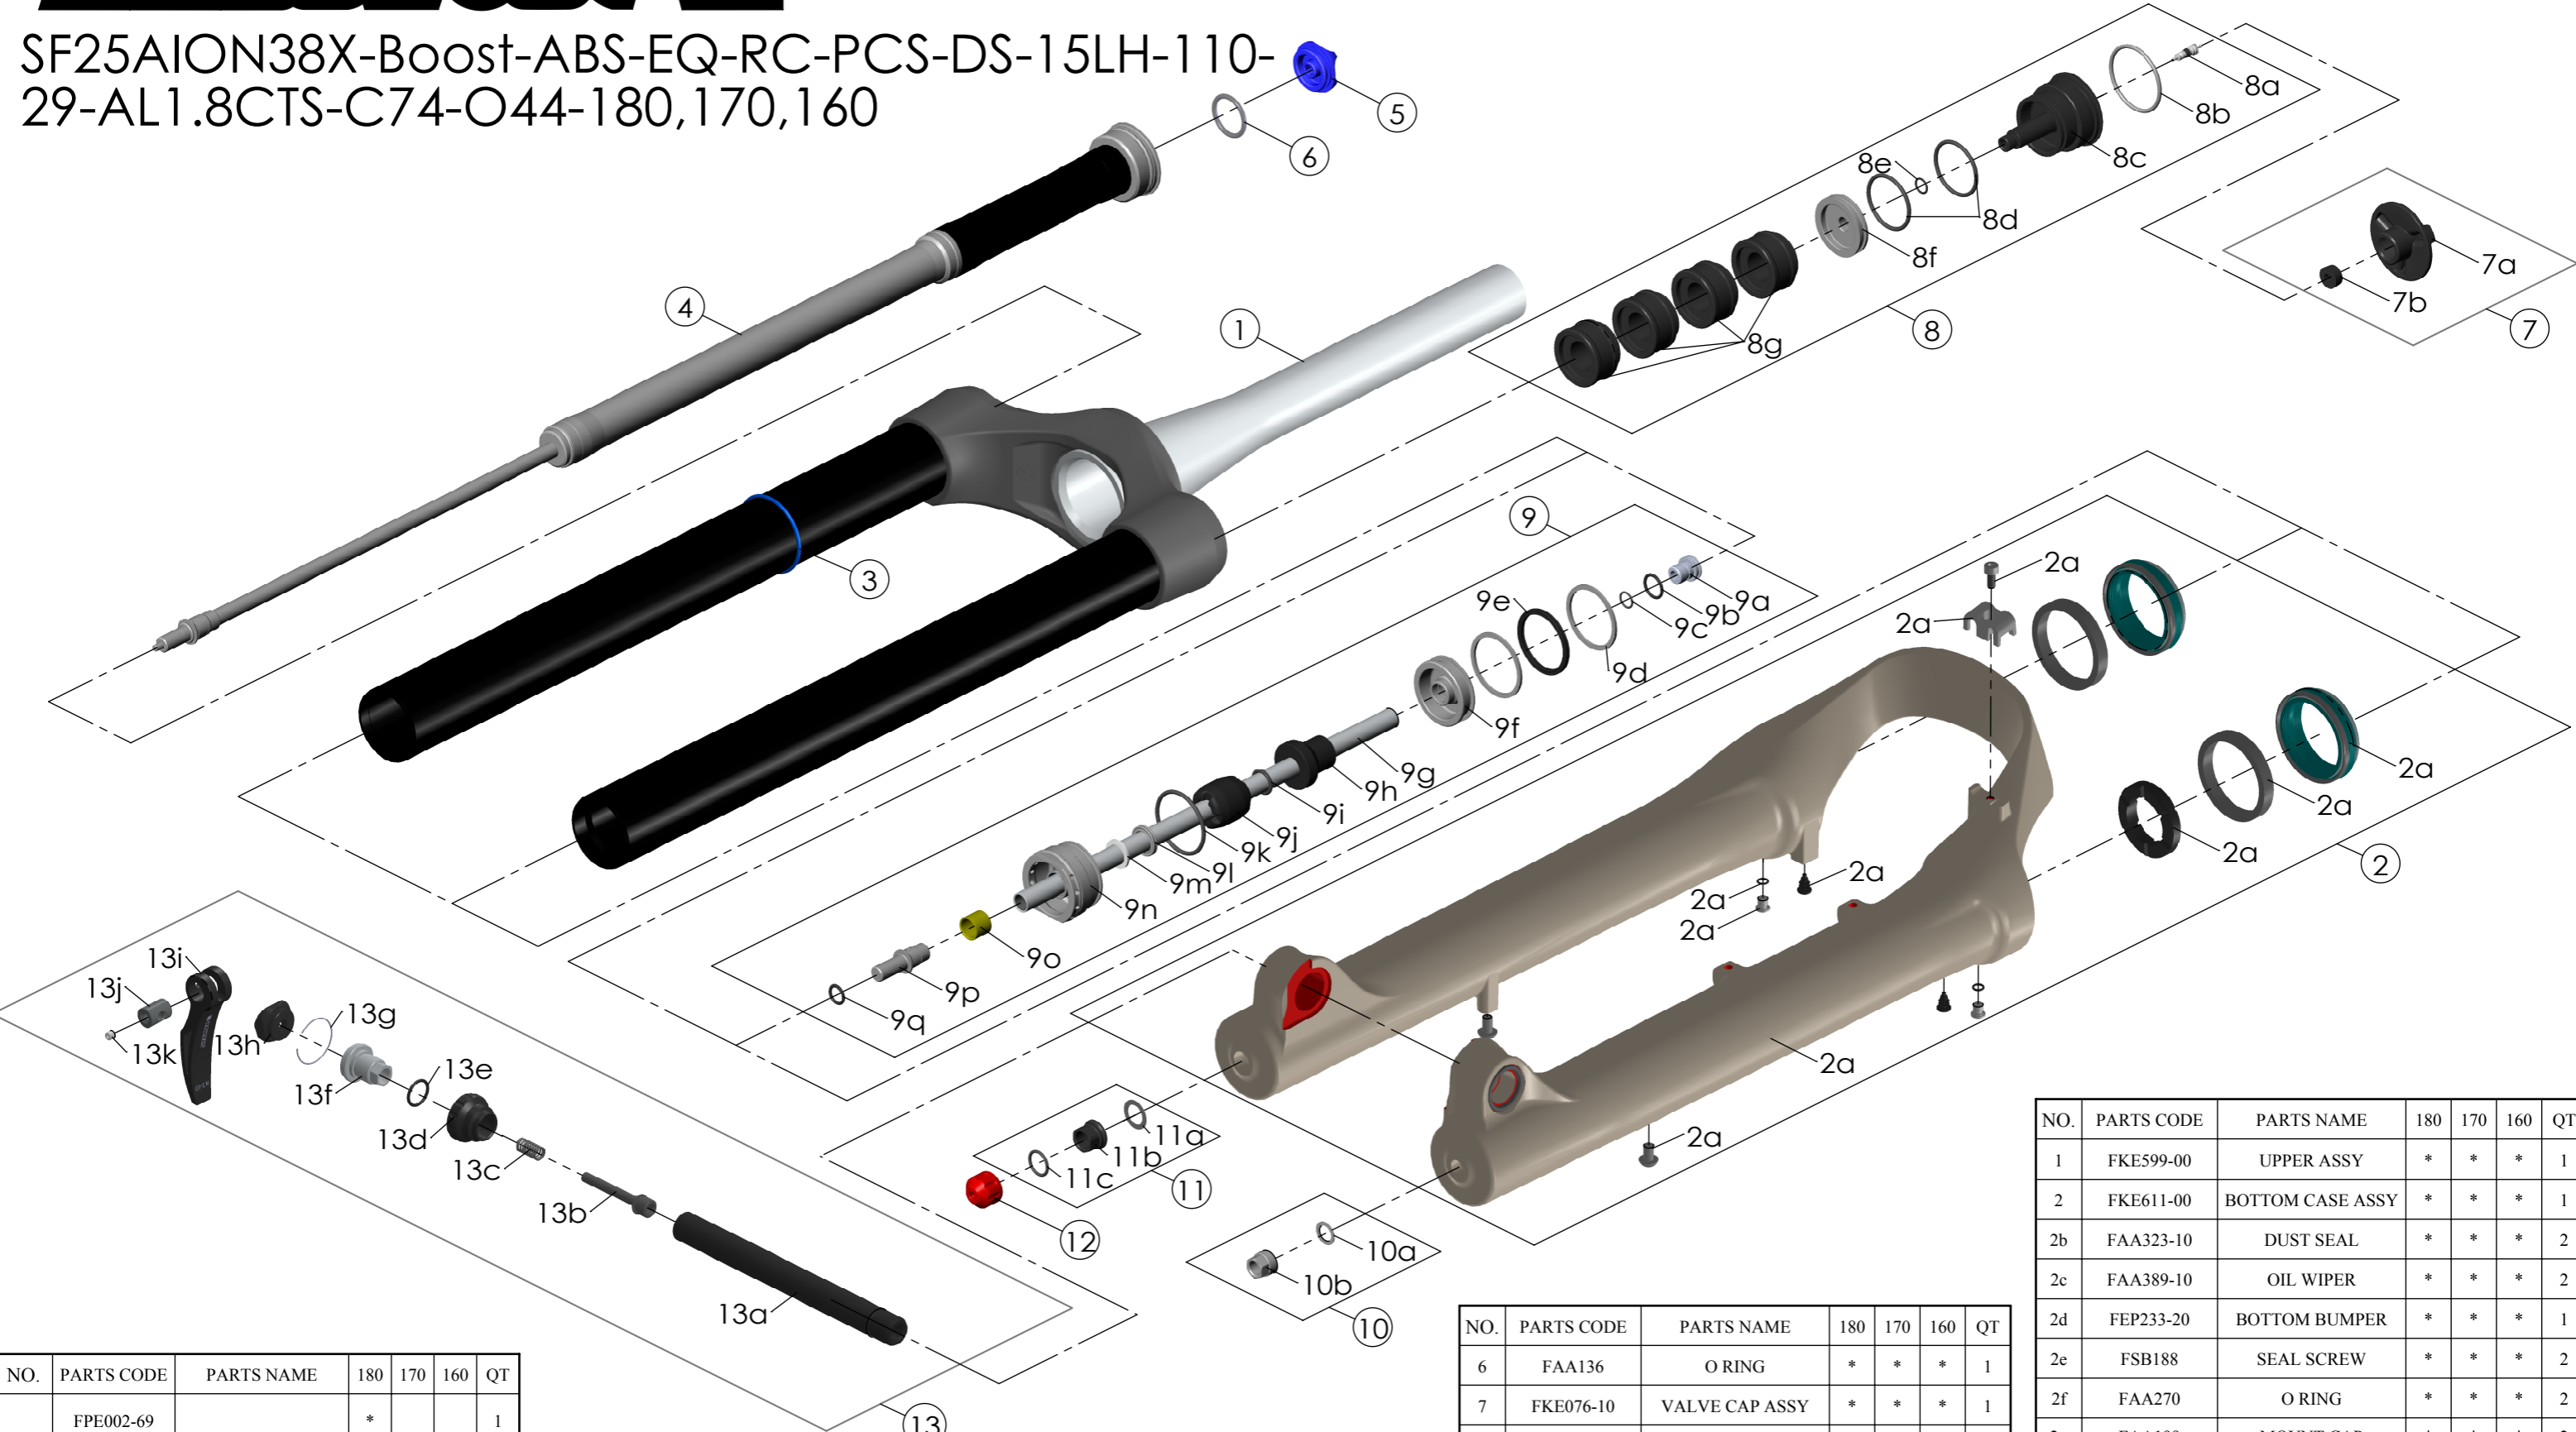

SF25AION38X-Boost-ABS-EQ-RC-PCS-DS-15LH-110-29-AL1.8CTS-C74-O44-180,170,160

NO.	PARTS CODE	PARTS NAME	180	170	160	QT
9g	FPE002-69	SUPPORT TUBE	*			1
	FPE002-68			*		1
	FPE002-67				*	1
10	FKA063-03	FIXING NUT SET	*	*	*	1
11	FKE436-10	FIXING NUT SET	*	*	*	1
12	FEG201	REBOUND KNOB	*	*	*	1
13	FKA116-02	15LH-110 AXLE SET	*	*	*	1

NO.	PARTS CODE	PARTS NAME	180	170	160	QT
9	FKE577-36	SUPPORT TUBE ASSY	*			1
	FKE577-06			*		1
	FKE577-16				*	1

NO.	PARTS CODE	PARTS NAME	180	170	160	QT
6	FAA136	O RING	*	*	*	1
7	FKE076-10	VALVE CAP ASSY	*	*	*	1
8	FKE525-04	VOLUME ADJUSTER ASSY	*			1
	FKE525-14			*		1
	FKE525-24				*	1
8g	FEG270-30	VOLUME REDUCER	*			2
				*		3
					*	4

NO.	PARTS CODE	PARTS NAME	180	170	160	QT
1	FKE599-00	UPPER ASSY	*	*	*	1
2	FKE611-00	BOTTOM CASE ASSY	*	*	*	1
2b	FAA323-10	DUST SEAL	*	*	*	2
2c	FAA389-10	OIL WIPER	*	*	*	2
2d	FEP233-20	BOTTOM BUMPER	*	*	*	1
2e	FSB188	SEAL SCREW	*	*	*	2
2f	FAA270	O RING	*	*	*	2
2g	FAA199	MOUNT CAP	*	*	*	2
2h	FSB203	FIXING BOLT	*	*	*	2
2i	FSB153	GUIDE FIXING BOLT	*	*	*	1
2j	FEG519	CABLE GUIDE	*	*	*	1
3	FAA397-20	O RING	*	*	*	1
4	FUN160-95	RC-PCS UNIT	*	*	*	1
5	FEE862	ADJUST KNOB	*	*	*	1