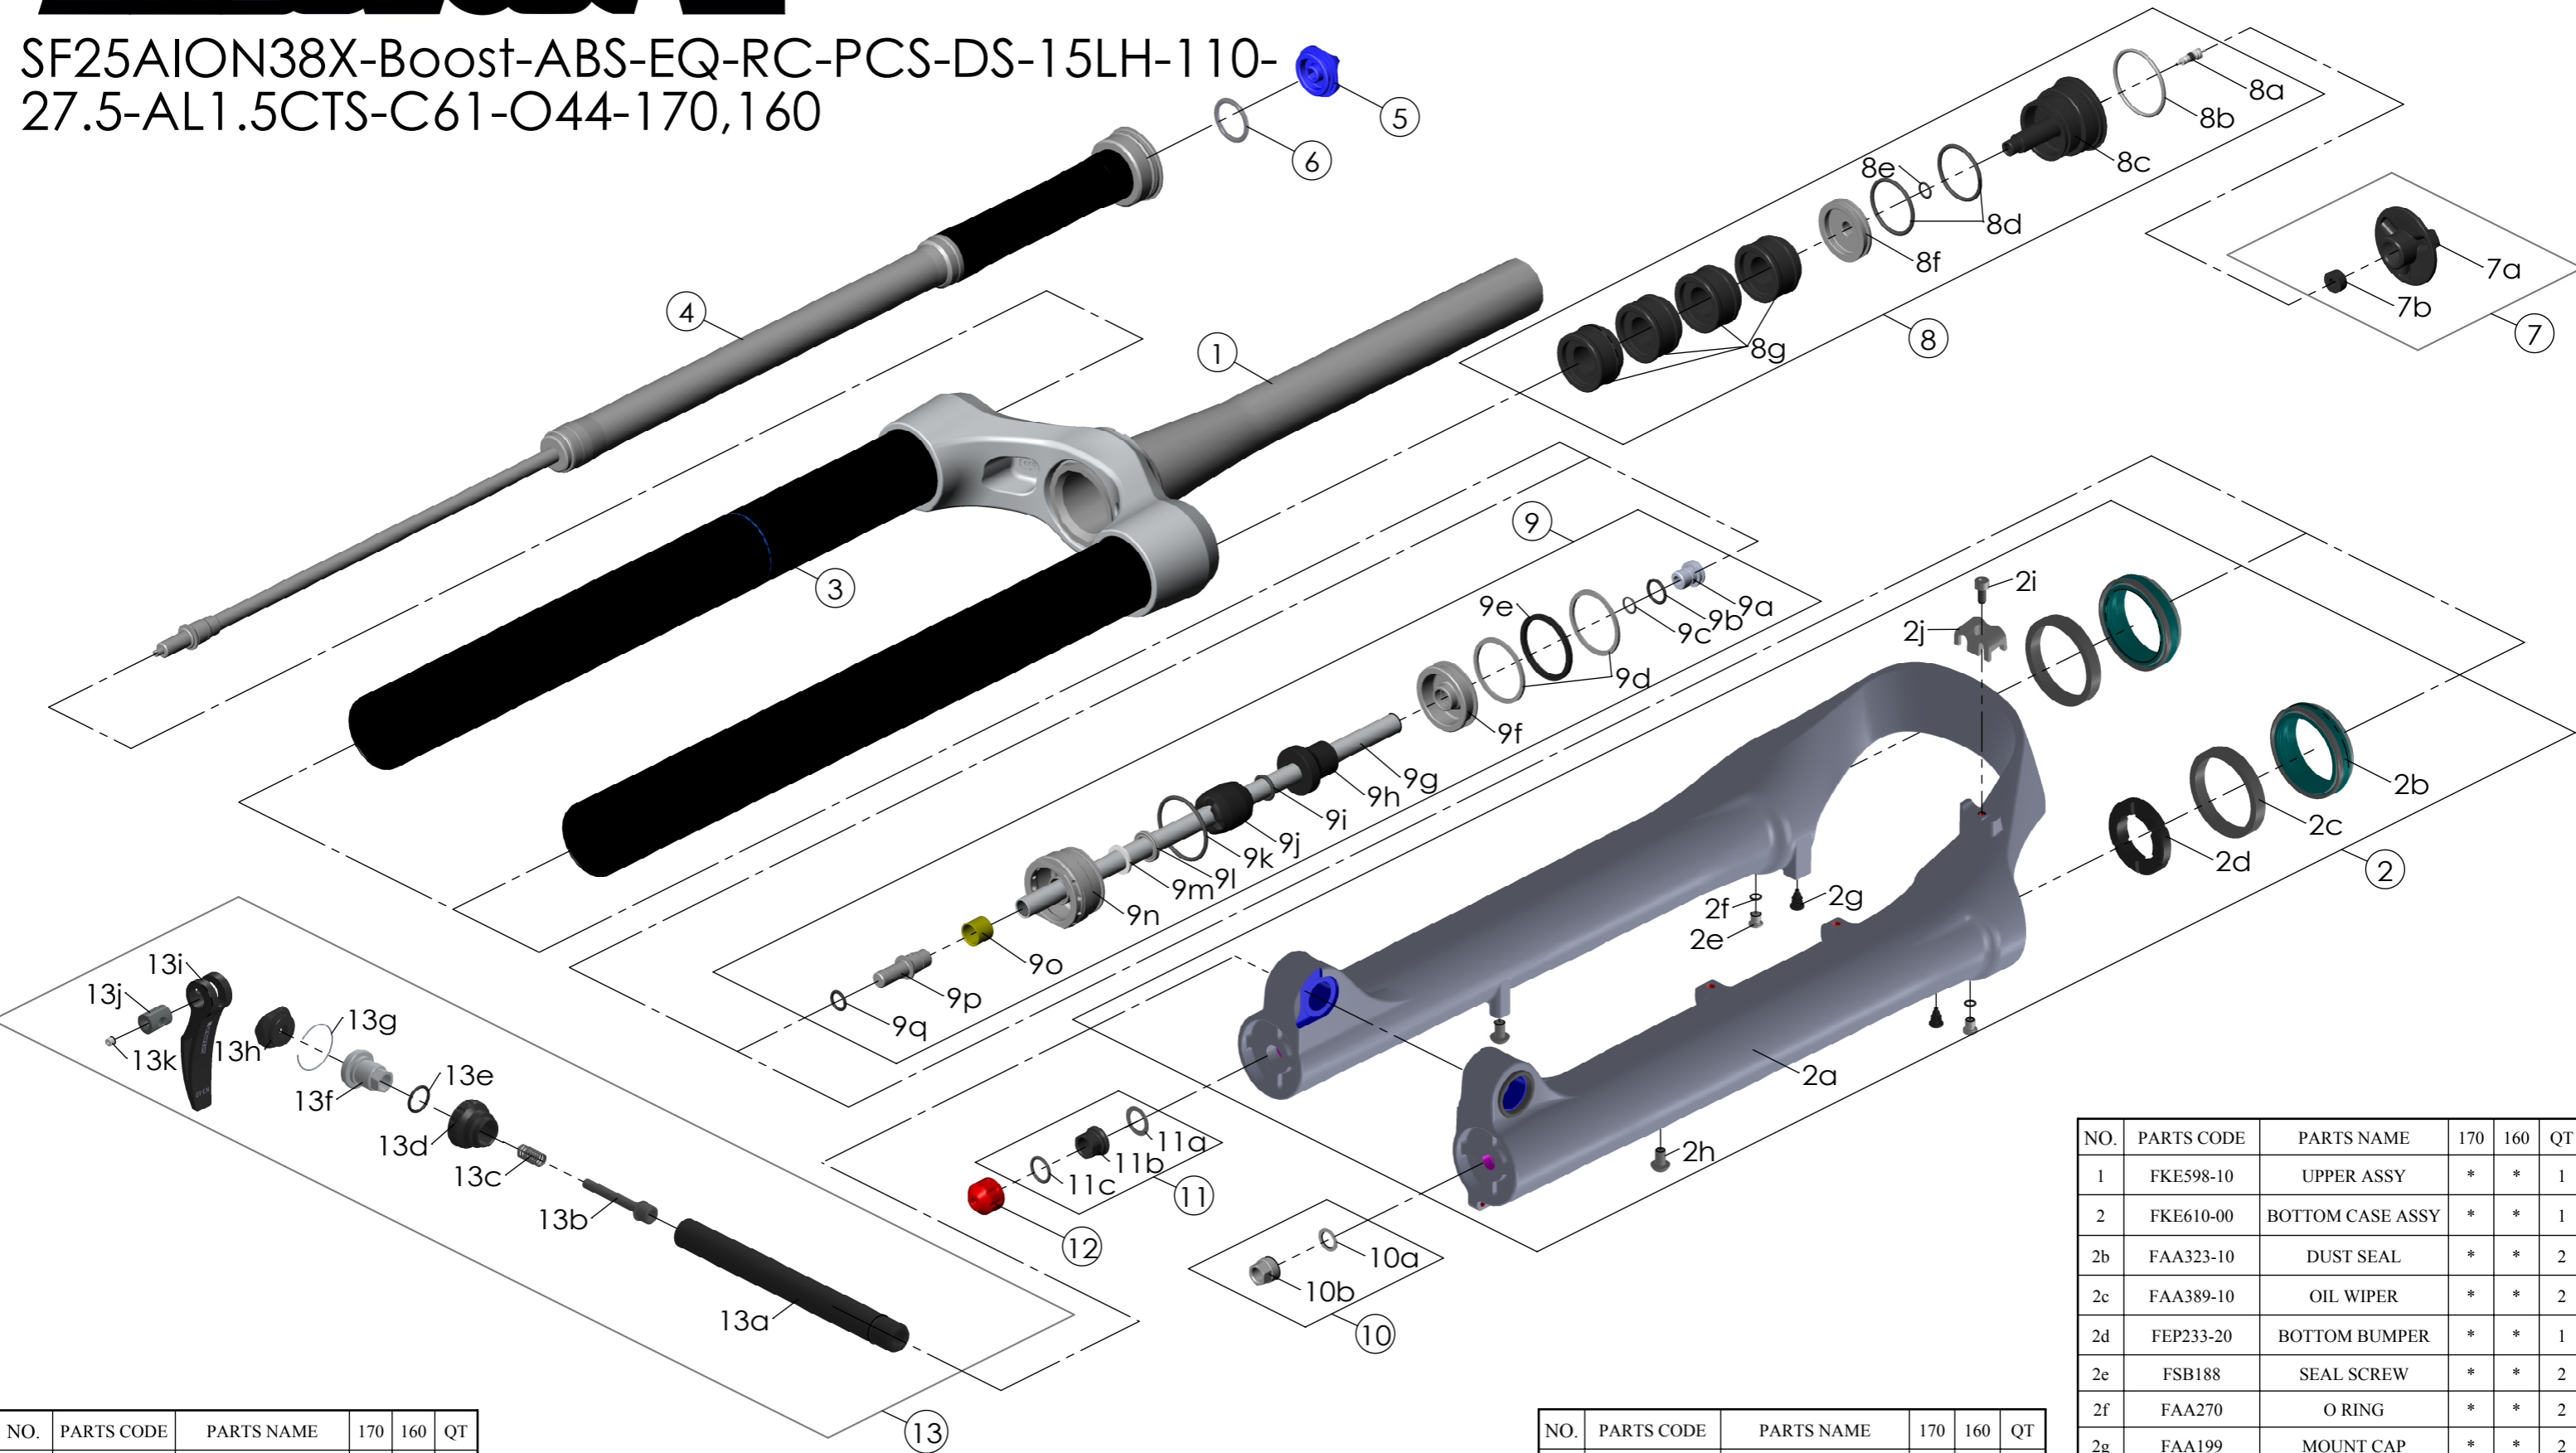

SF25AION38X-Boost-ABS-EQ-RC-PCS-DS-15LH-110-27.5-AL1.5CTS-C61-O44-170,160

NO.	PARTS CODE	PARTS NAME	170	160	QT
1	FKE598-10	UPPER ASSY	*	*	1
2	FKE610-00	BOTTOM CASE ASSY	*	*	1
2b	FAA323-10	DUST SEAL	*	*	2
2c	FAA389-10	OIL WIPER	*	*	2
2d	FEP233-20	BOTTOM BUMPER	*	*	1
2e	FSB188	SEAL SCREW	*	*	2
2f	FAA270	O RING	*	*	2
2g	FAA199	MOUNT CAP	*	*	2
2h	FSB203	FIXING BOLT	*	*	2
2i	FSB153	GUIDE FIXING BOLT	*	*	1
2j	FEG519	CABLE GUIDE	*	*	1
3	FAA397-20	O RING	*	*	1
4	FUN160-98	RC-PCS UNIT	*	*	1
5	FEE862	ADJUST KNOB	*	*	1

NO.	PARTS CODE	PARTS NAME	170	160	QT
6	FAA136	O RING	*	*	1
7	FKE076-10	VALVE CAP ASSY	*	*	1
8	FKE525-14	VOLUME ADJUSTER ASSY	*		1
	FKE525-24			*	1
8g	FEG270-30	VOLUME REDUCER	*		3
				*	4

NO.	PARTS CODE	PARTS NAME	170	160	QT
9	FKE577-06	SUPPORT TUBE ASSY	*		1
	FKE577-16			*	1

NO.	PARTS CODE	PARTS NAME	170	160	QT
9g	FPE002-68	SUPPORT TUBE	*		1
	FPE002-67			*	1
10	FKA063-03	FIXING NUT SET	*	*	1
11	FKE436-10	FIXING NUT SET	*	*	1
12	FEG201	REBOUND KNOB	*	*	1
13	FKA116-02	15LH-110 AXLE SET	*	*	1