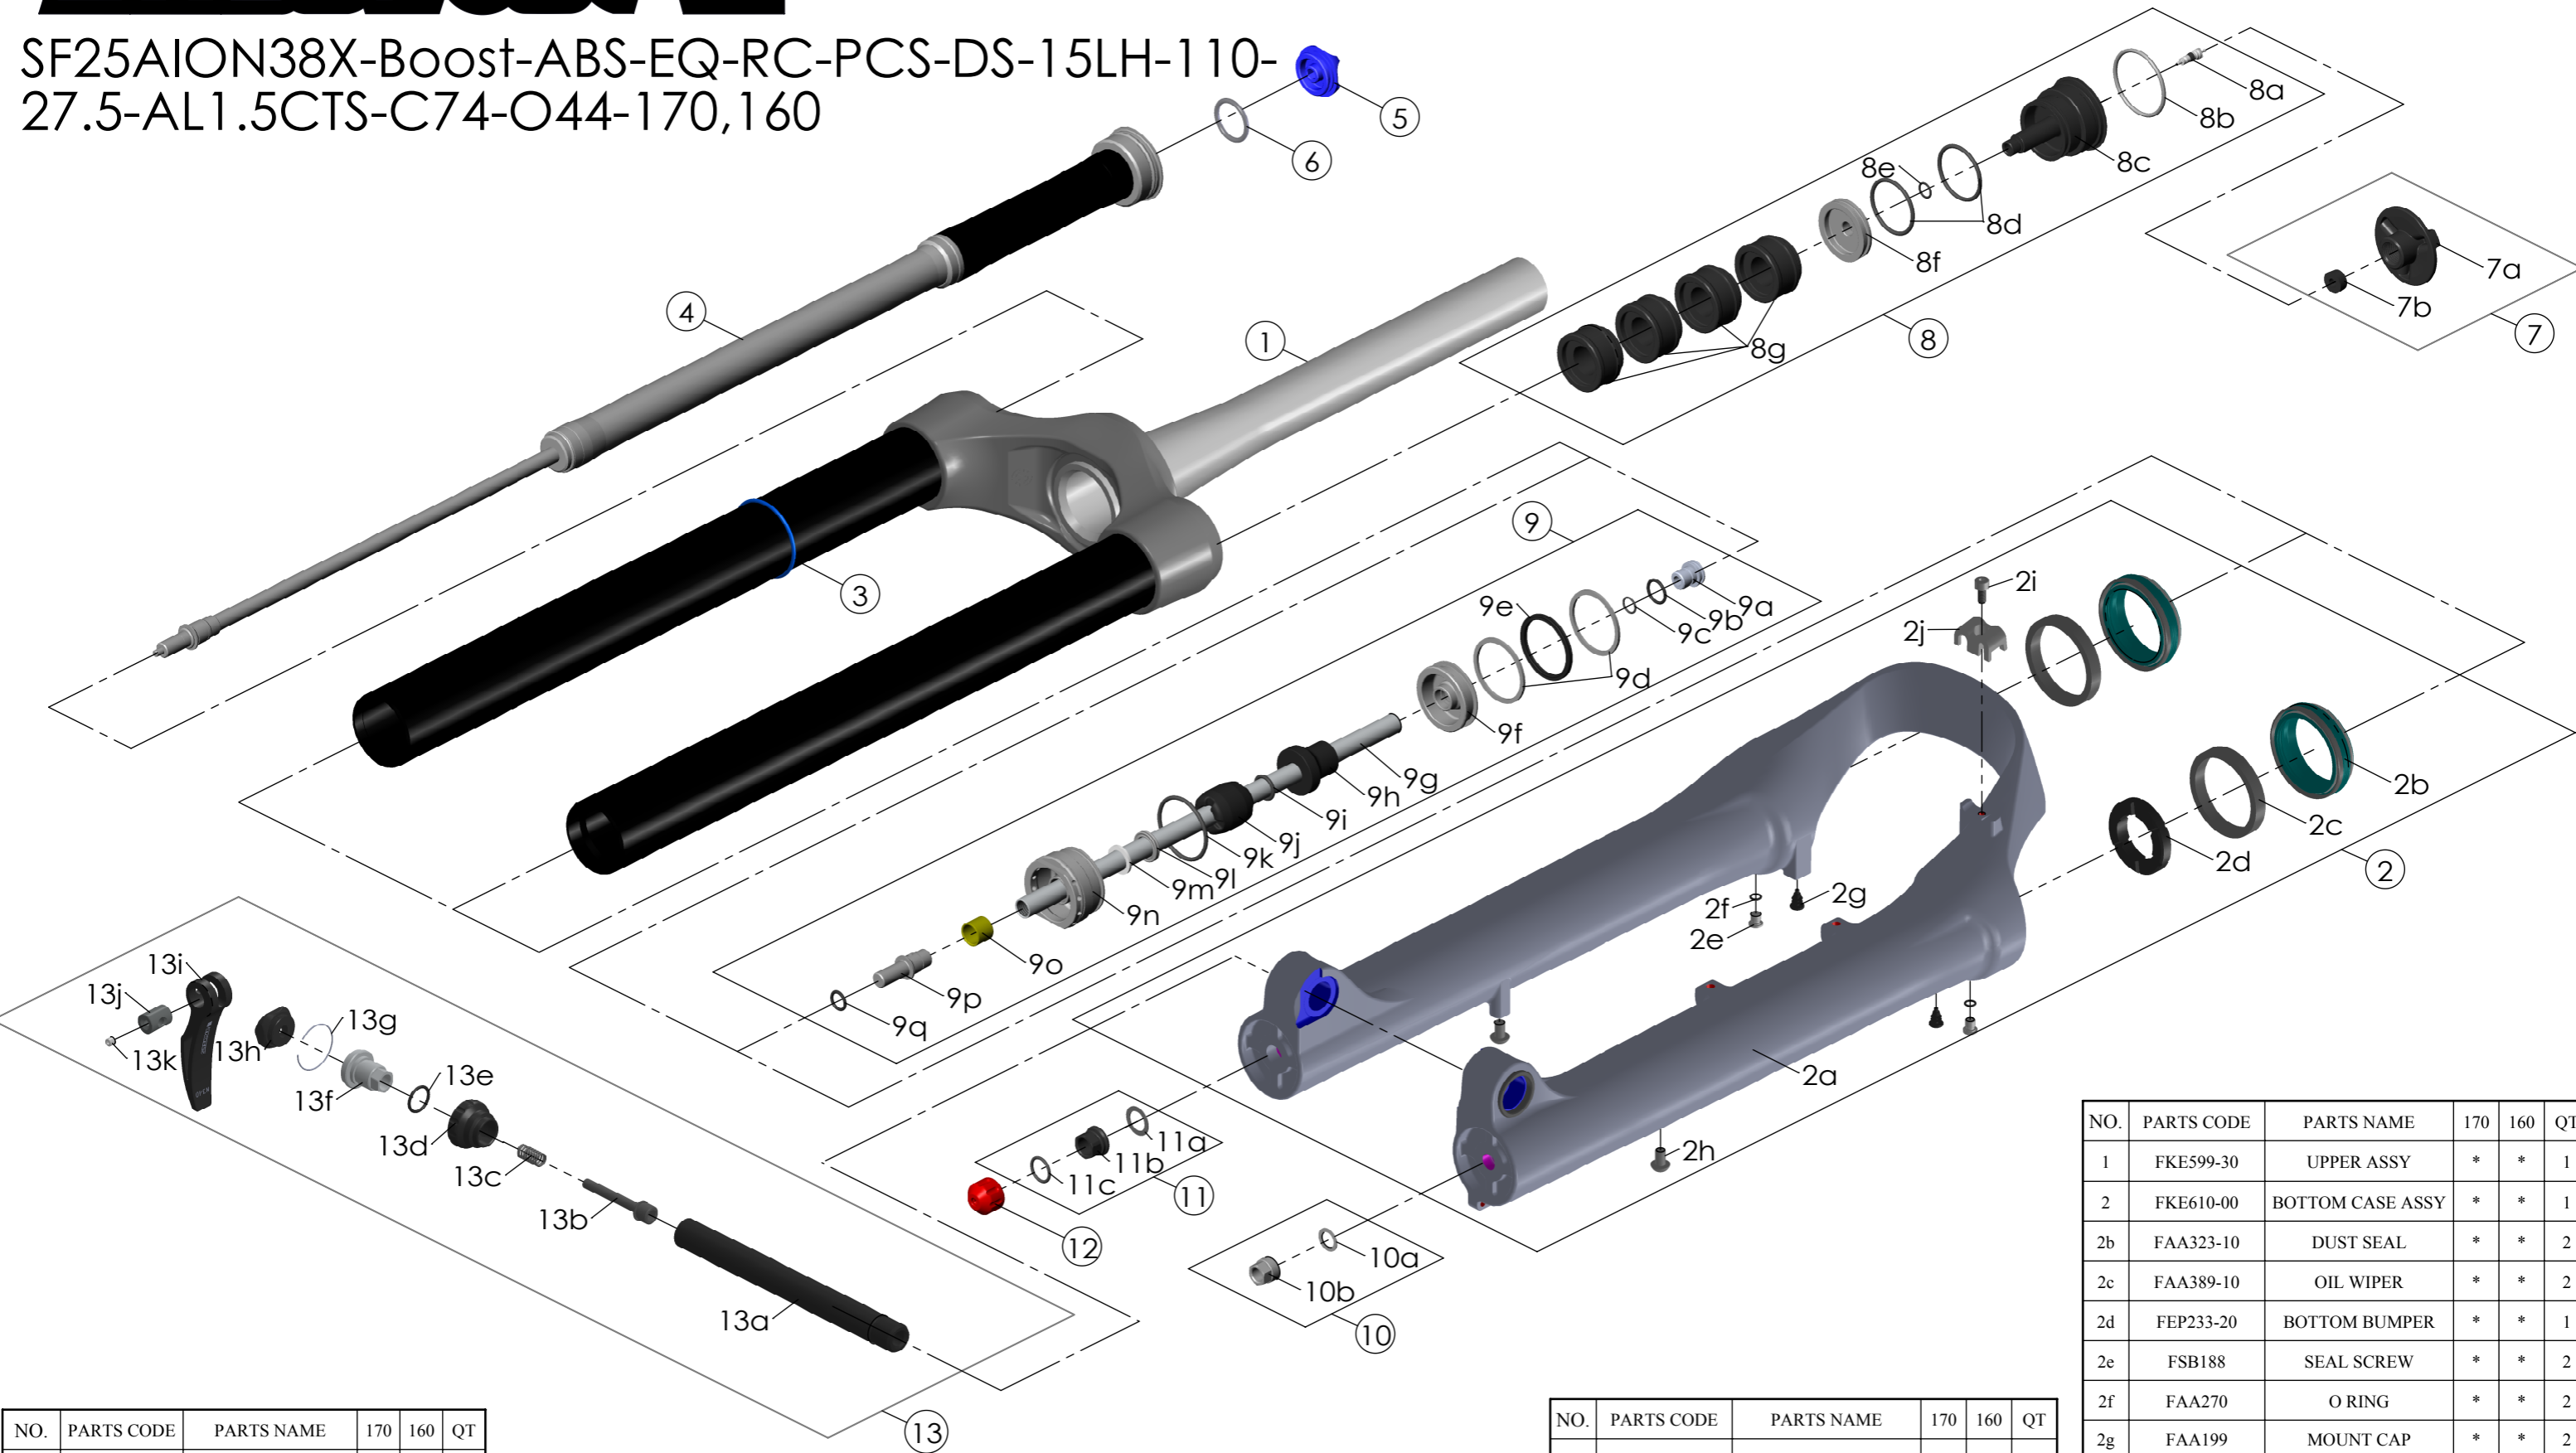

SF25AION38X-Boost-ABS-EQ-RC-PCS-DS-15LH-110-27.5-AL1.5CTS-C74-O44-170,160

NO.	PARTS CODE	PARTS NAME	170	160	QT
1	FKE599-30	UPPER ASSY	*	*	1
2	FKE610-00	BOTTOM CASE ASSY	*	*	1
2b	FAA323-10	DUST SEAL	*	*	2
2c	FAA389-10	OIL WIPER	*	*	2
2d	FEP233-20	BOTTOM BUMPER	*	*	1
2e	FSB188	SEAL SCREW	*	*	2
2f	FAA270	O RING	*	*	2
2g	FAA199	MOUNT CAP	*	*	2
2h	FSB203	FIXING BOLT	*	*	2
2i	FSB153	GUIDE FIXING BOLT	*	*	1
2j	FEG519	CABLE GUIDE	*	*	1
3	FAA397-20	O RING	*	*	1
4	FUN160-98	RC-PCS UNIT	*	*	1
5	FEE862	ADJUST KNOB	*	*	1

NO.	PARTS CODE	PARTS NAME	170	160	QT
6	FAA136	O RING	*	*	1
7	FKE076-10	VALVE CAP ASSY	*	*	1
8	FKE525-14	VOLUME ADJUSTER ASSY	*		1
	FKE525-24			*	1
8g	FEG270-30	VOLUME REDUCER	*		3
					*

NO.	PARTS CODE	PARTS NAME	170	160	QT
9	FKE577-06	SUPPORT TUBE ASSY	*		1
	FKE577-16			*	1

NO.	PARTS CODE	PARTS NAME	170	160	QT
9g	FPE002-68	SUPPORT TUBE	*		1
	FPE002-67			*	1
10	FKA063-03	FIXING NUT SET	*	*	1
11	FKE436-10	FIXING NUT SET	*	*	1
12	FEG201	REBOUND KNOB	*	*	1
13	FKA116-02	15LH-110 AXLE SET	*	*	1