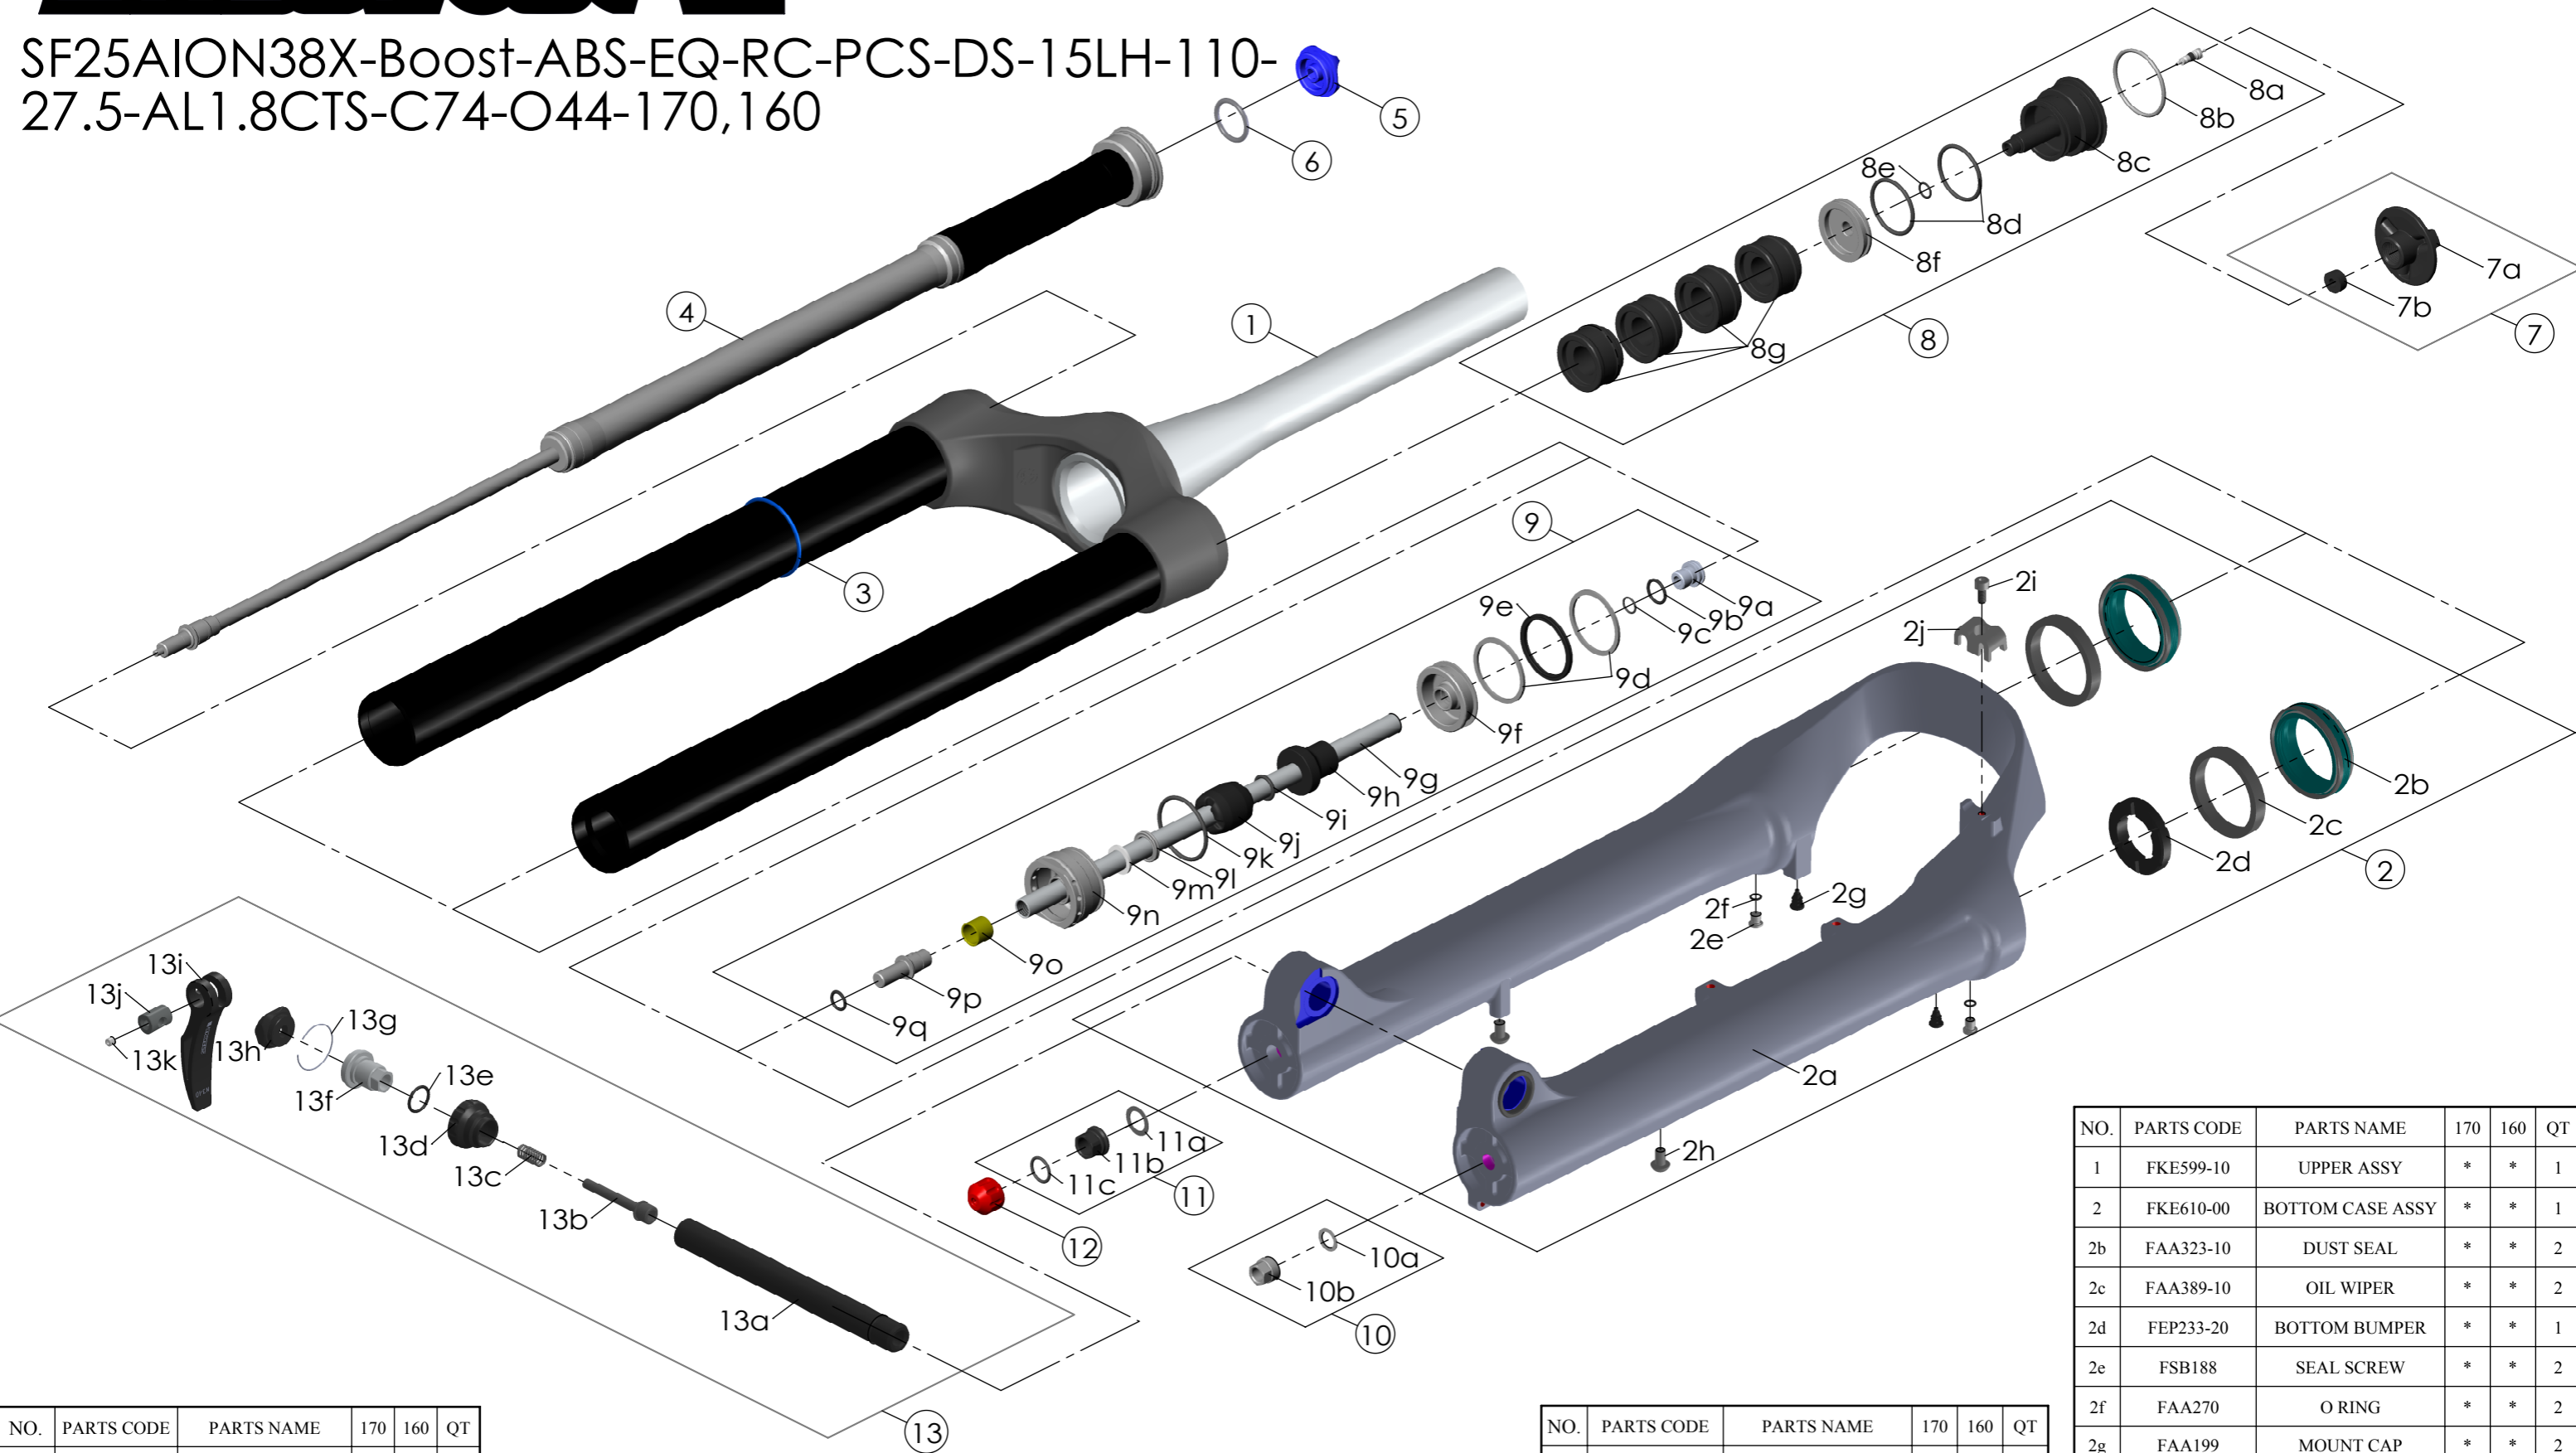

Date	2024.10.09	Version	0
Amended			

SF25AION38X-Boost-ABS-EQ-RC-PCS-DS-15LH-110-27.5-AL1.8CTS-C74-O44-170,160

NO.	PARTS CODE	PARTS NAME	170	160	QT
1	FKE599-10	UPPER ASSY	*	*	1
2	FKE610-00	BOTTOM CASE ASSY	*	*	1
2b	FAA323-10	DUST SEAL	*	*	2
2c	FAA389-10	OIL WIPER	*	*	2
2d	FEP233-20	BOTTOM BUMPER	*	*	1
2e	FSB188	SEAL SCREW	*	*	2
2f	FAA270	O RING	*	*	2
2g	FAA199	MOUNT CAP	*	*	2
2h	FSB203	FIXING BOLT	*	*	2
2i	FSB153	GUIDE FIXING BOLT	*	*	1
2j	FEG519	CABLE GUIDE	*	*	1
3	FAA397-20	O RING	*	*	1
4	FUN160-98	RC-PCS UNIT	*	*	1
5	FEE862	ADJUST KNOB	*	*	1

NO.	PARTS CODE	PARTS NAME	170	160	QT
6	FAA136	O RING	*	*	1
7	FKE076-10	VALVE CAP ASSY	*	*	1
8	FKE525-14	VOLUME ADJUSTER ASSY	*		1
	FKE525-24			*	1
8g	FEG270-30	VOLUME REDUCER	*		3
					*

NO.	PARTS CODE	PARTS NAME	170	160	QT
9	FKE577-06	SUPPORT TUBE ASSY	*		1
	FKE577-16			*	1

NO.	PARTS CODE	PARTS NAME	170	160	QT
9g	FPE002-68	SUPPORT TUBE	*		1
	FPE002-67			*	1
10	FKA063-03	FIXING NUT SET	*	*	1
11	FKE436-10	FIXING NUT SET	*	*	1
12	FEG201	REBOUND KNOB	*	*	1
13	FKA116-02	15LH-110 AXLE SET	*	*	1