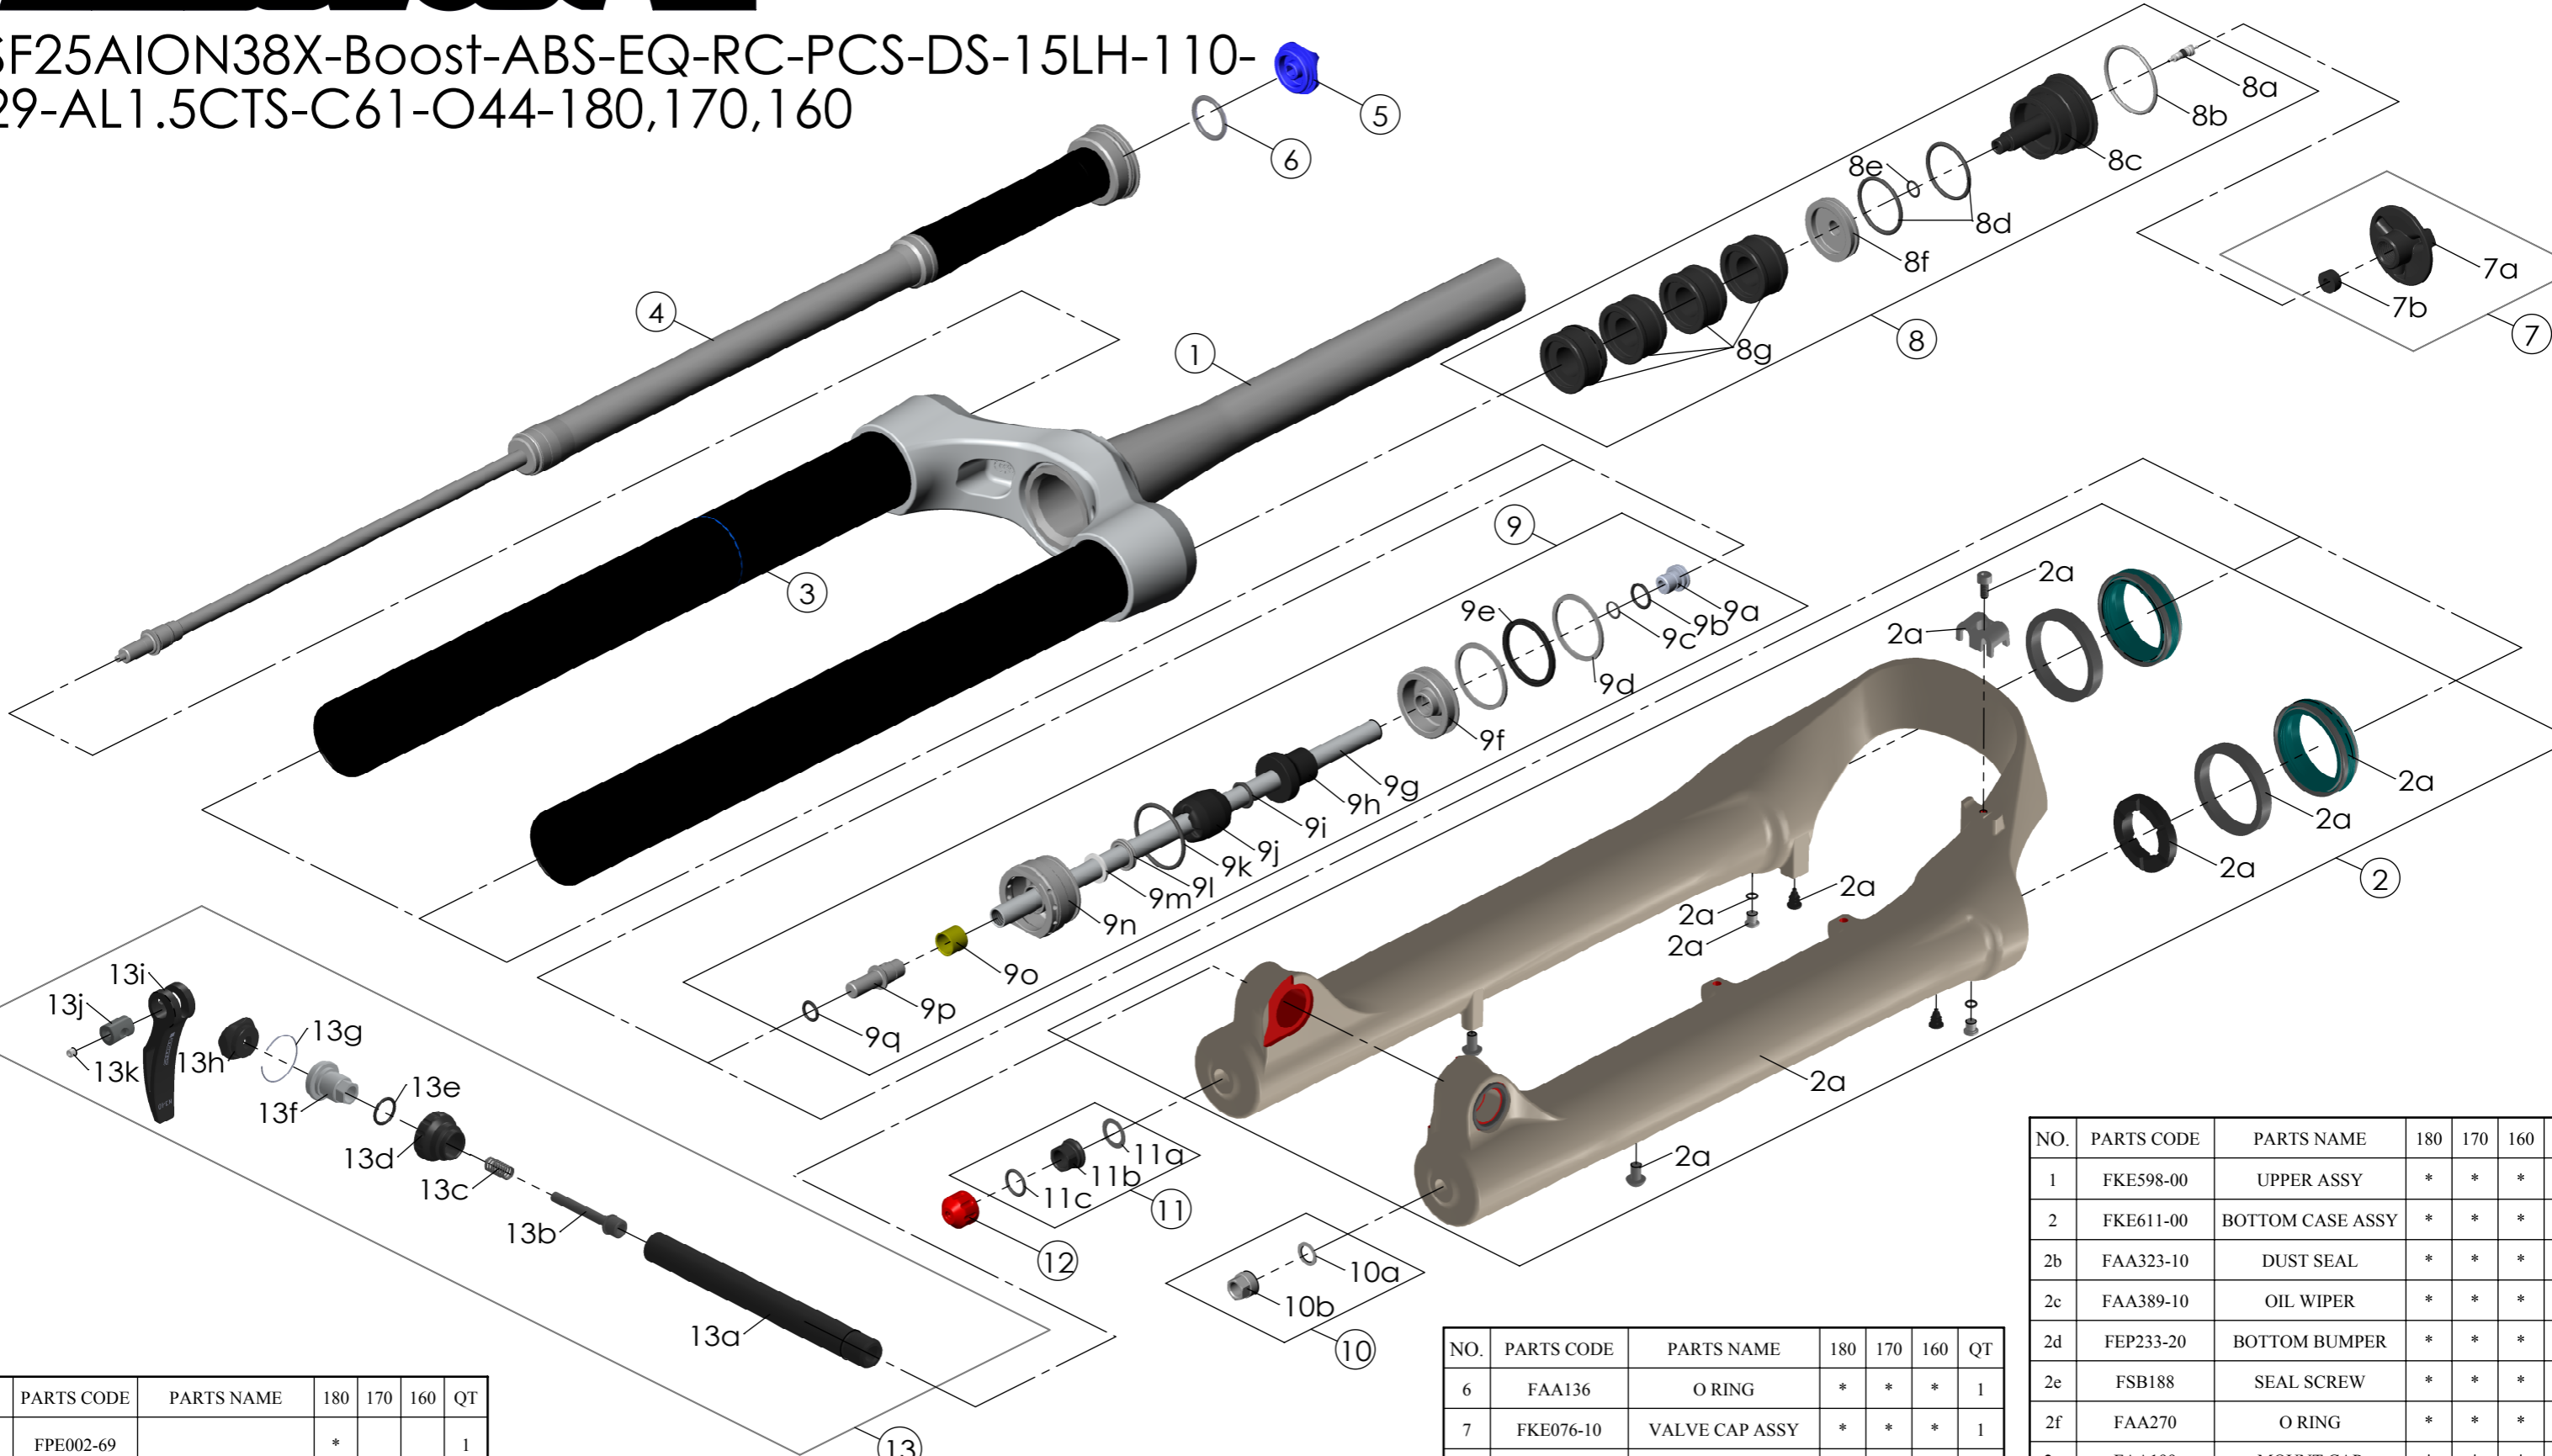

SF25AION38X-Boost-ABS-EQ-RC-PCS-DS-15LH-110-29-AL1.5CTS-C61-O44-180,170,160

NO.	PARTS CODE	PARTS NAME	180	170	160	QT
9g	FPE002-69	SUPPORT TUBE	*			1
	FPE002-68			*		1
	FPE002-67				*	1
10	FKA063-03	FIXING NUT SET	*	*	*	1
11	FKE436-10	FIXING NUT SET	*	*	*	1
12	FEG201	REBOUND KNOB	*	*	*	1
13	FKA116-02	15LH-110 AXLE SET	*	*	*	1

NO.	PARTS CODE	PARTS NAME	180	170	160	QT
9	FKE577-36	SUPPORT TUBE ASSY	*			1
	FKE577-06			*		1
	FKE577-16				*	1

NO.	PARTS CODE	PARTS NAME	180	170	160	QT
6	FAA136	O RING	*	*	*	1
7	FKE076-10	VALVE CAP ASSY	*	*	*	1
8	FKE525-04	VOLUME ADJUSTER ASSY	*			1
	FKE525-14			*		1
	FKE525-24				*	1
8g	FEG270-30	VOLUME REDUCER	*			2
				*		3
					*	4

NO.	PARTS CODE	PARTS NAME	180	170	160	QT
1	FKE598-00	UPPER ASSY	*	*	*	1
2	FKE611-00	BOTTOM CASE ASSY	*	*	*	1
2b	FAA323-10	DUST SEAL	*	*	*	2
2c	FAA389-10	OIL WIPER	*	*	*	2
2d	FEP233-20	BOTTOM BUMPER	*	*	*	1
2e	FSB188	SEAL SCREW	*	*	*	2
2f	FAA270	O RING	*	*	*	2
2g	FAA199	MOUNT CAP	*	*	*	2
2h	FSB203	FIXING BOLT	*	*	*	2
2i	FSB153	GUIDE FIXING BOLT	*	*	*	1
2j	FEG519	CABLE GUIDE	*	*	*	1
3	FAA397-20	O RING	*	*	*	1
4	FUN160-95	RC-PCS UNIT	*	*	*	1
5	FEE862	ADJUST KNOB	*	*	*	1