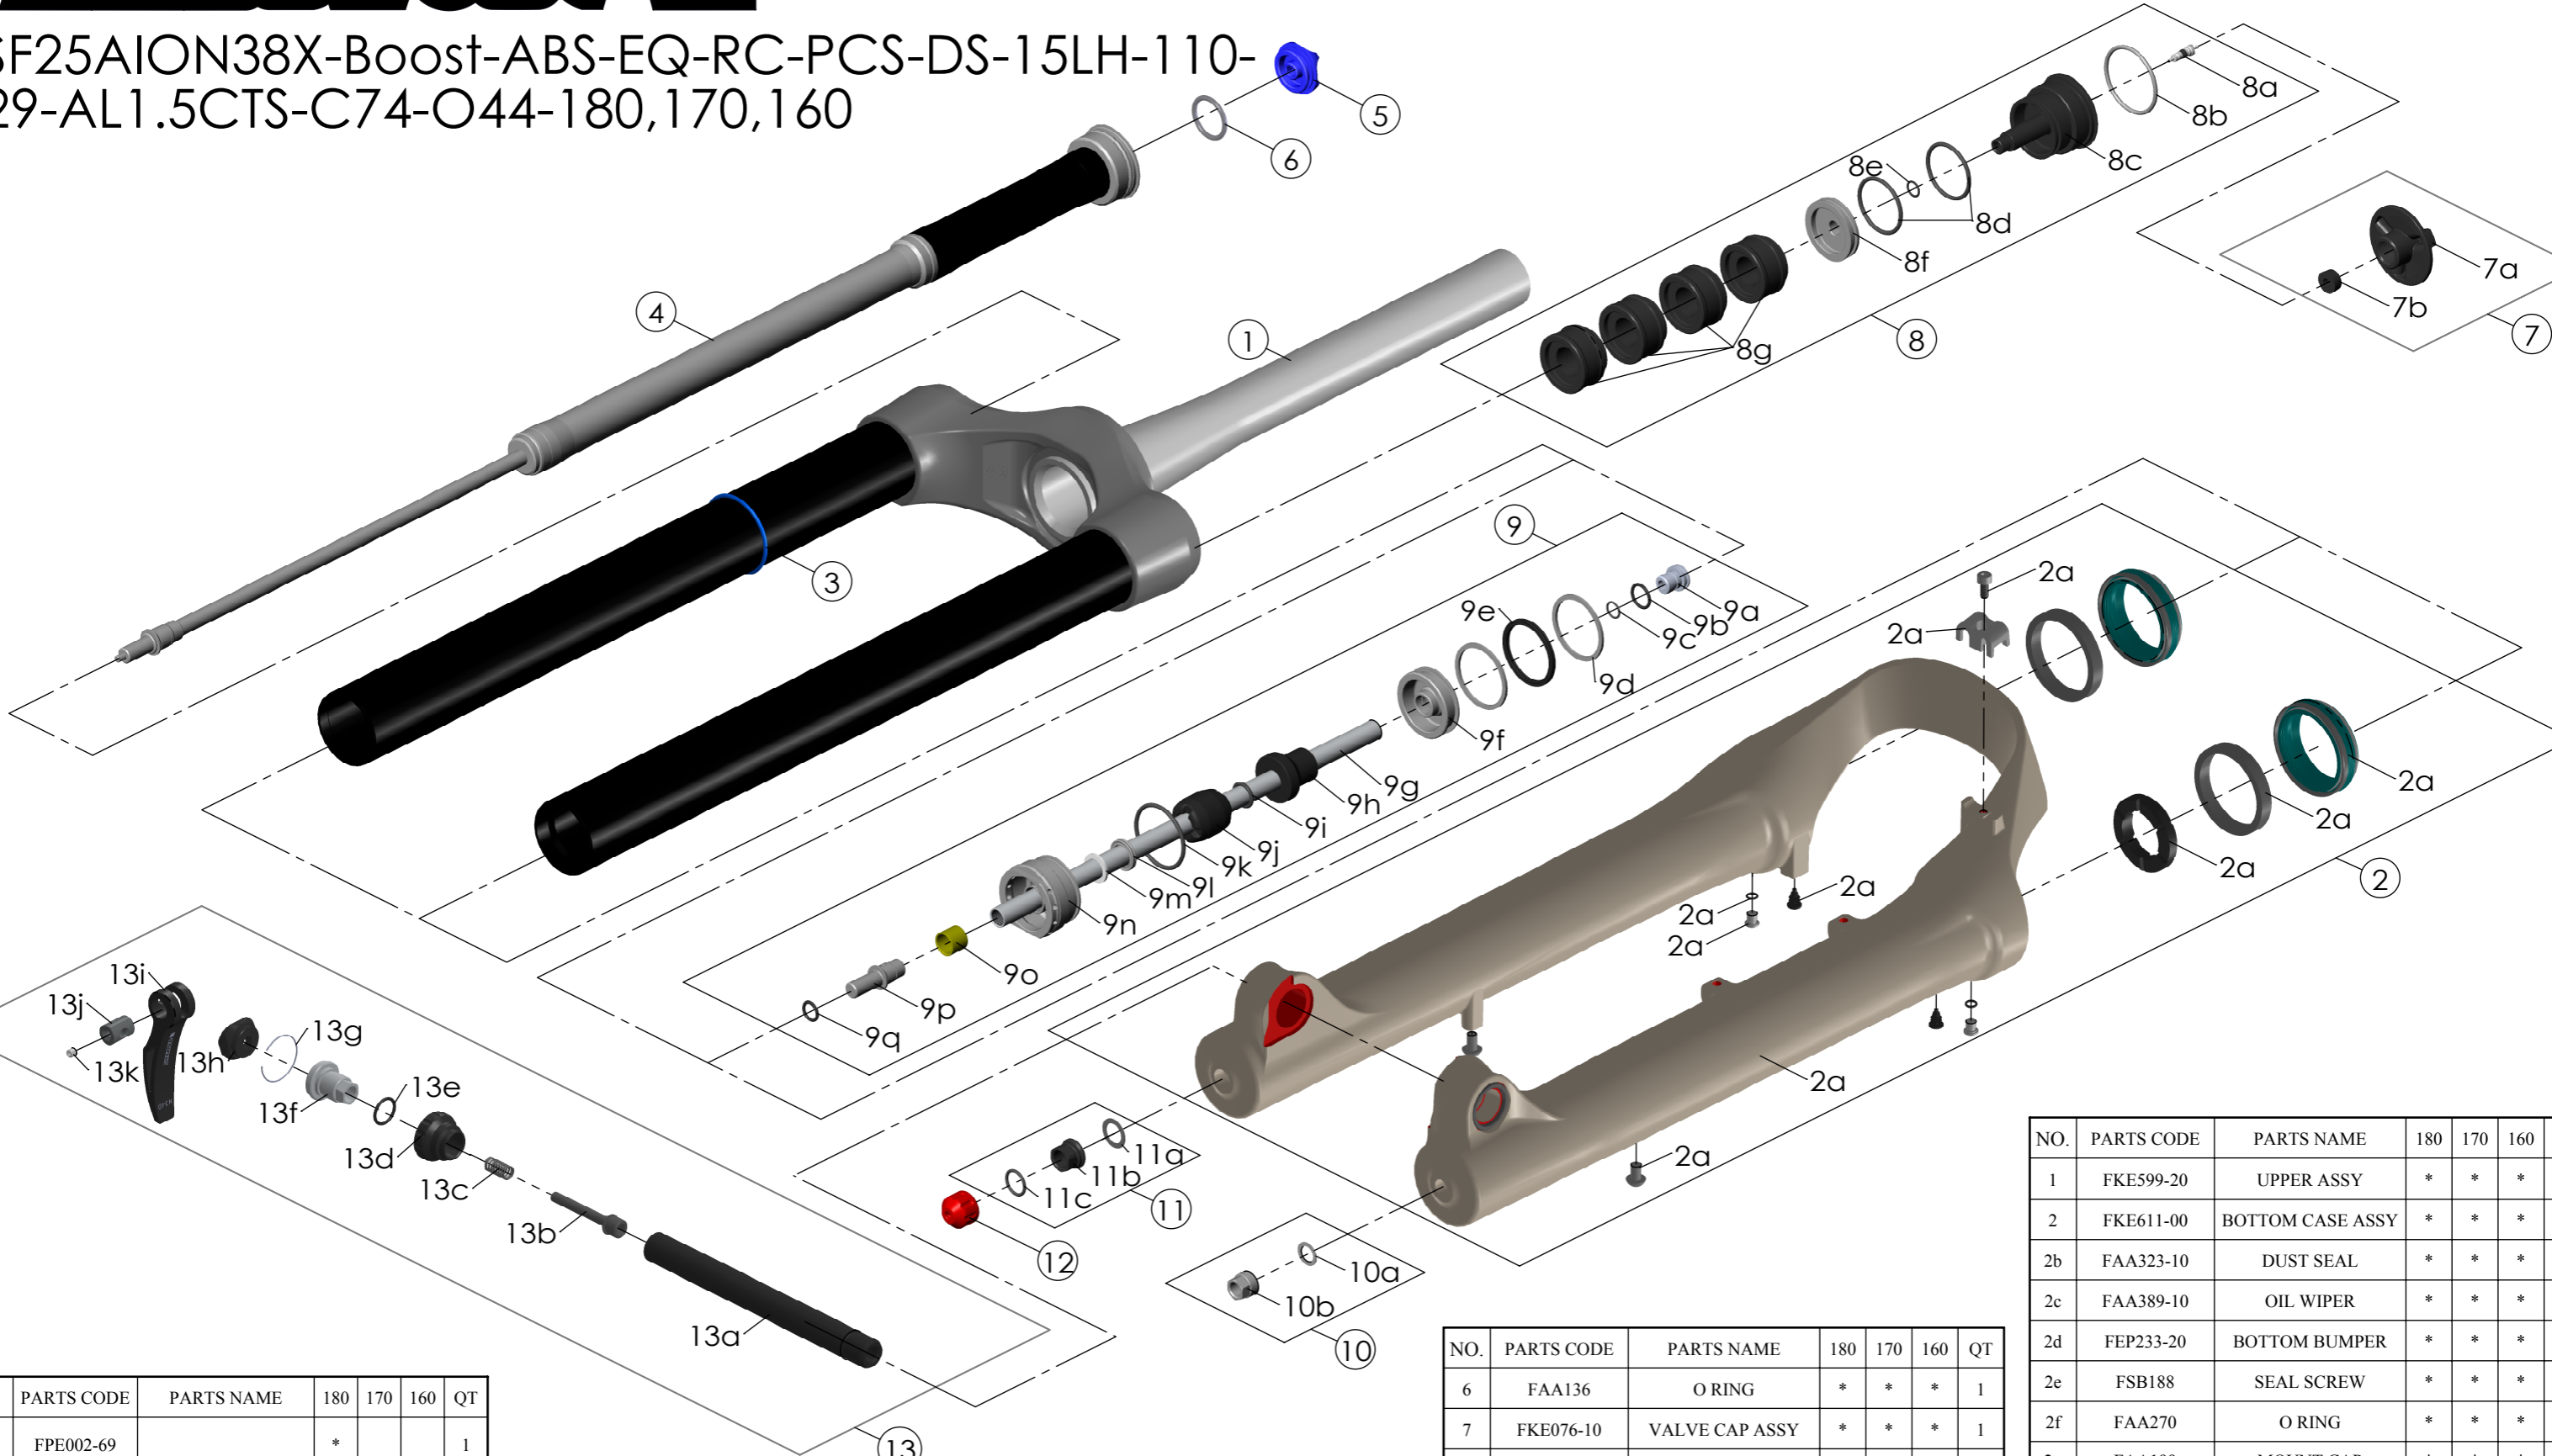

SF25AION38X-Boost-ABS-EQ-RC-PCS-DS-15LH-110-29-AL1.5CTS-C74-O44-180,170,160

NO.	PARTS CODE	PARTS NAME	180	170	160	QT
9g	FPE002-69	SUPPORT TUBE	*			1
	FPE002-68			*		1
	FPE002-67				*	1
10	FKA063-03	FIXING NUT SET	*	*	*	1
11	FKE436-10	FIXING NUT SET	*	*	*	1
12	FEG201	REBOUND KNOB	*	*	*	1
13	FKA116-02	15LH-110 AXLE SET	*	*	*	1

NO.	PARTS CODE	PARTS NAME	180	170	160	QT
9	FKE577-36	SUPPORT TUBE ASSY	*			1
	FKE577-06			*		1
	FKE577-16				*	1

NO.	PARTS CODE	PARTS NAME	180	170	160	QT
6	FAA136	O RING	*	*	*	1
7	FKE076-10	VALVE CAP ASSY	*	*	*	1
8	FKE525-04	VOLUME ADJUSTER ASSY	*			1
	FKE525-14			*		1
	FKE525-24				*	1
8g	FEG270-30	VOLUME REDUCER	*			2
				*		3
					*	4

NO.	PARTS CODE	PARTS NAME	180	170	160	QT
1	FKE599-20	UPPER ASSY	*	*	*	1
2	FKE611-00	BOTTOM CASE ASSY	*	*	*	1
2b	FAA323-10	DUST SEAL	*	*	*	2
2c	FAA389-10	OIL WIPER	*	*	*	2
2d	FEP233-20	BOTTOM BUMPER	*	*	*	1
2e	FSB188	SEAL SCREW	*	*	*	2
2f	FAA270	O RING	*	*	*	2
2g	FAA199	MOUNT CAP	*	*	*	2
2h	FSB203	FIXING BOLT	*	*	*	2
2i	FSB153	GUIDE FIXING BOLT	*	*	*	1
2j	FEG519	CABLE GUIDE	*	*	*	1
3	FAA397-20	O RING	*	*	*	1
4	FUN160-95	RC-PCS UNIT	*	*	*	1
5	FEE862	ADJUST KNOB	*	*	*	1