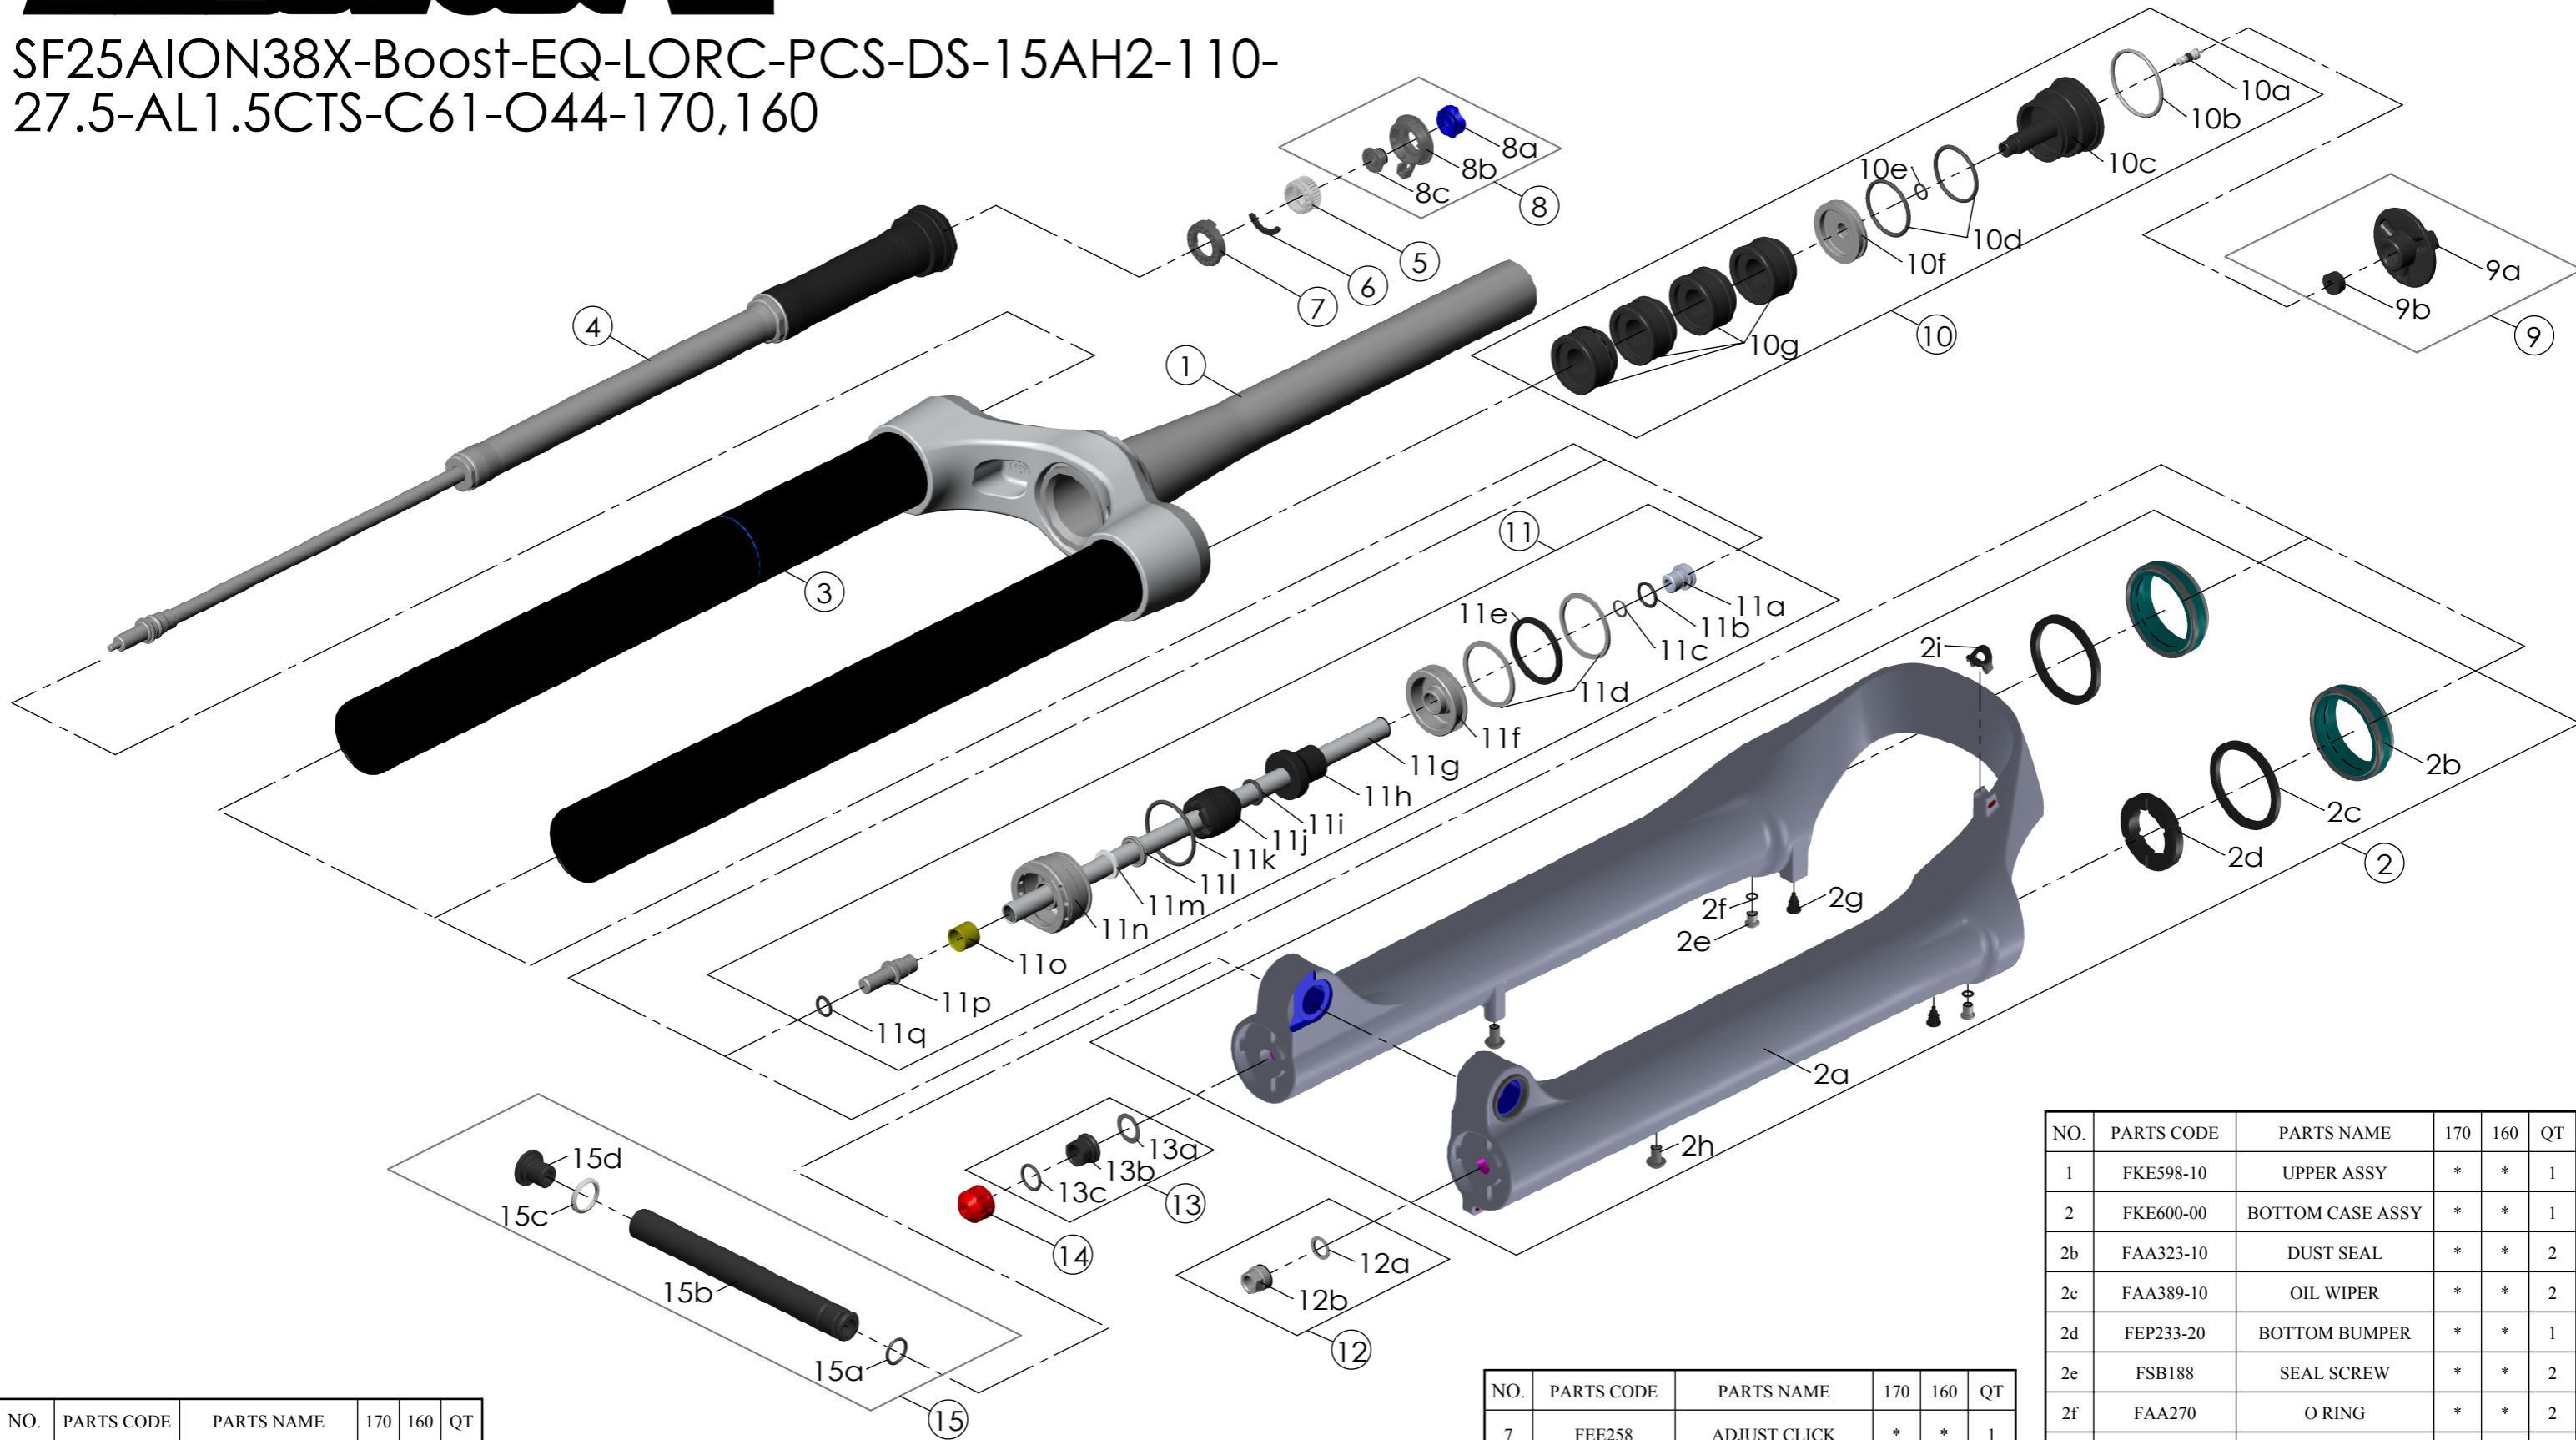

SF25AION38X-Boost-EQ-LORC-PCS-DS-15AH2-110-27.5-AL1.5CTS-C61-O44-170,160

NO.	PARTS CODE	PARTS NAME	170	160	QT
11g	FPE002-68	SUPPORT TUBE	*		1
	FPE002-67			*	1
12	FKA063-03	FIXING NUT SET	*	*	1
13	FKE436-10	FIXING NUT SET	*	*	1
14	FEG201	REBOUND KNOB	*	*	1
15	FKA117-00	15AH2-110 AXLE SET	*	*	1

NO.	PARTS CODE	PARTS NAME	170	160	QT
11	FKE577-06	SUPPORT TUBE ASSY	*		1
	FKE577-16			*	1

NO.	PARTS CODE	PARTS NAME	170	160	QT
7	FEE258	ADJUST CLICK	*	*	1
8	FKE421	LO-RC KNOB ASSY	*	*	1
9	FKE076-10	VALVE CAP ASSY	*	*	1
10	FKE525-14	VOLUME ADJUSTER ASSY	*		1
	FKE525-24			*	1
10g	FEG270-30	VOLUME REDUCER	*		3
				*	4

NO.	PARTS CODE	PARTS NAME	170	160	QT
1	FKE598-10	UPPER ASSY	*	*	1
2	FKE600-00	BOTTOM CASE ASSY	*	*	1
2b	FAA323-10	DUST SEAL	*	*	2
2c	FAA389-10	OIL WIPER	*	*	2
2d	FEP233-20	BOTTOM BUMPER	*	*	1
2e	FSB188	SEAL SCREW	*	*	2
2f	FAA270	O RING	*	*	2
2g	FAA199	MOUNT CAP	*	*	2
2h	FSB203	FIXING BOLT	*	*	2
2i	FEG034	CABLE CLIP	*	*	1
3	FAA397-20	O RING	*	*	1
4	FUN131-98	LORC-PCS UNIT	*	*	1
5	FEE256-30	ADJUST CORE	*	*	1
6	FEE257	CLICK HOLDER	*	*	1