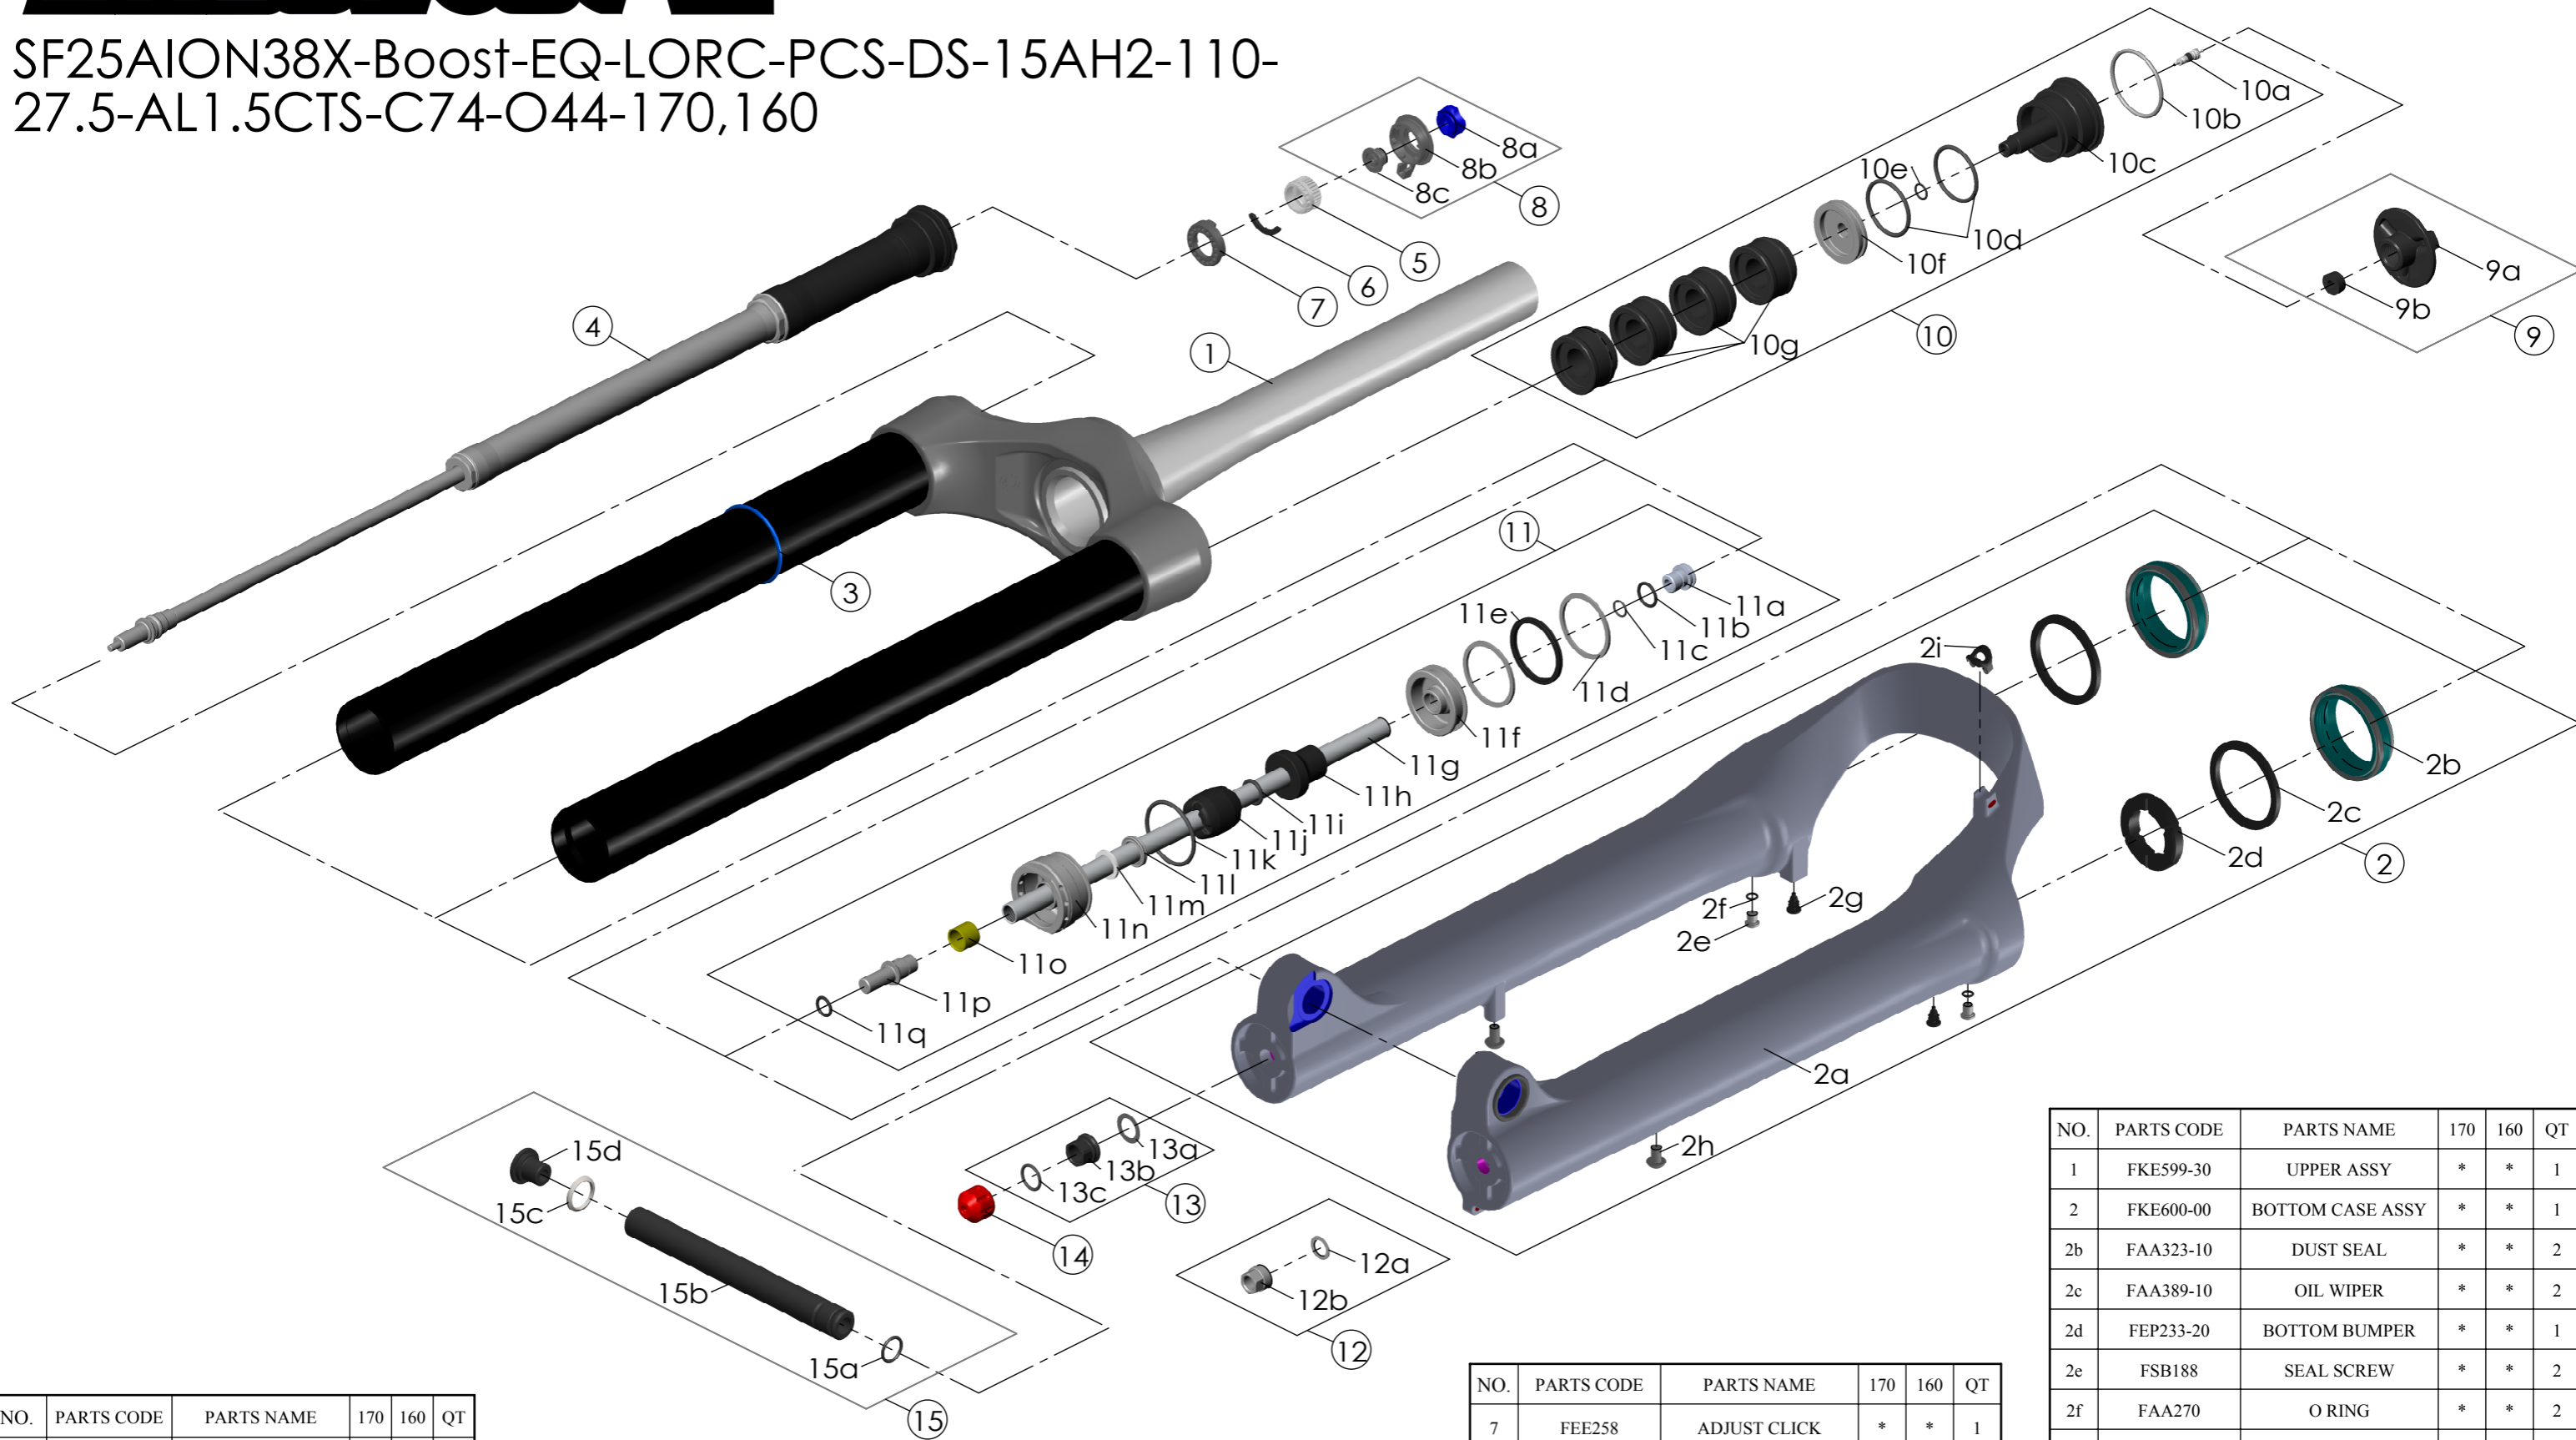

SF25AION38X-Boost-EQ-LORC-PCS-DS-15AH2-110-27.5-AL1.5CTS-C74-O44-170,160

NO.	PARTS CODE	PARTS NAME	170	160	QT
1	FKE599-30	UPPER ASSY	*	*	1
2	FKE600-00	BOTTOM CASE ASSY	*	*	1
2b	FAA323-10	DUST SEAL	*	*	2
2c	FAA389-10	OIL WIPER	*	*	2
2d	FEP233-20	BOTTOM BUMPER	*	*	1
2e	FSB188	SEAL SCREW	*	*	2
2f	FAA270	O RING	*	*	2
2g	FAA199	MOUNT CAP	*	*	2
2h	FSB203	FIXING BOLT	*	*	2
2i	FEG034	CABLE CLIP	*	*	1
3	FAA397-20	O RING	*	*	1
4	FUN131-98	LORC-PCS UNIT	*	*	1
5	FEE256-30	ADJUST CORE	*	*	1
6	FEE257	CLICK HOLDER	*	*	1

NO.	PARTS CODE	PARTS NAME	170	160	QT
7	FEE258	ADJUST CLICK	*	*	1
8	FKE421	LO-RC KNOB ASSY	*	*	1
9	FKE076-10	VALVE CAP ASSY	*	*	1
10	FKE525-14	VOLUME ADJUSTER ASSY	*		1
	FKE525-24			*	1
10g	FEG270-30	VOLUME REDUCER	*		3
					*

NO.	PARTS CODE	PARTS NAME	170	160	QT
11	FKE577-06	SUPPORT TUBE ASSY	*		1
	FKE577-16			*	1

NO.	PARTS CODE	PARTS NAME	170	160	QT
11g	FPE002-68	SUPPORT TUBE	*		1
	FPE002-67			*	1
12	FKA063-03	FIXING NUT SET	*	*	1
13	FKE436-10	FIXING NUT SET	*	*	1
14	FEG201	REBOUND KNOB	*	*	1
15	FKA117-00	15AH2-110 AXLE SET	*	*	1