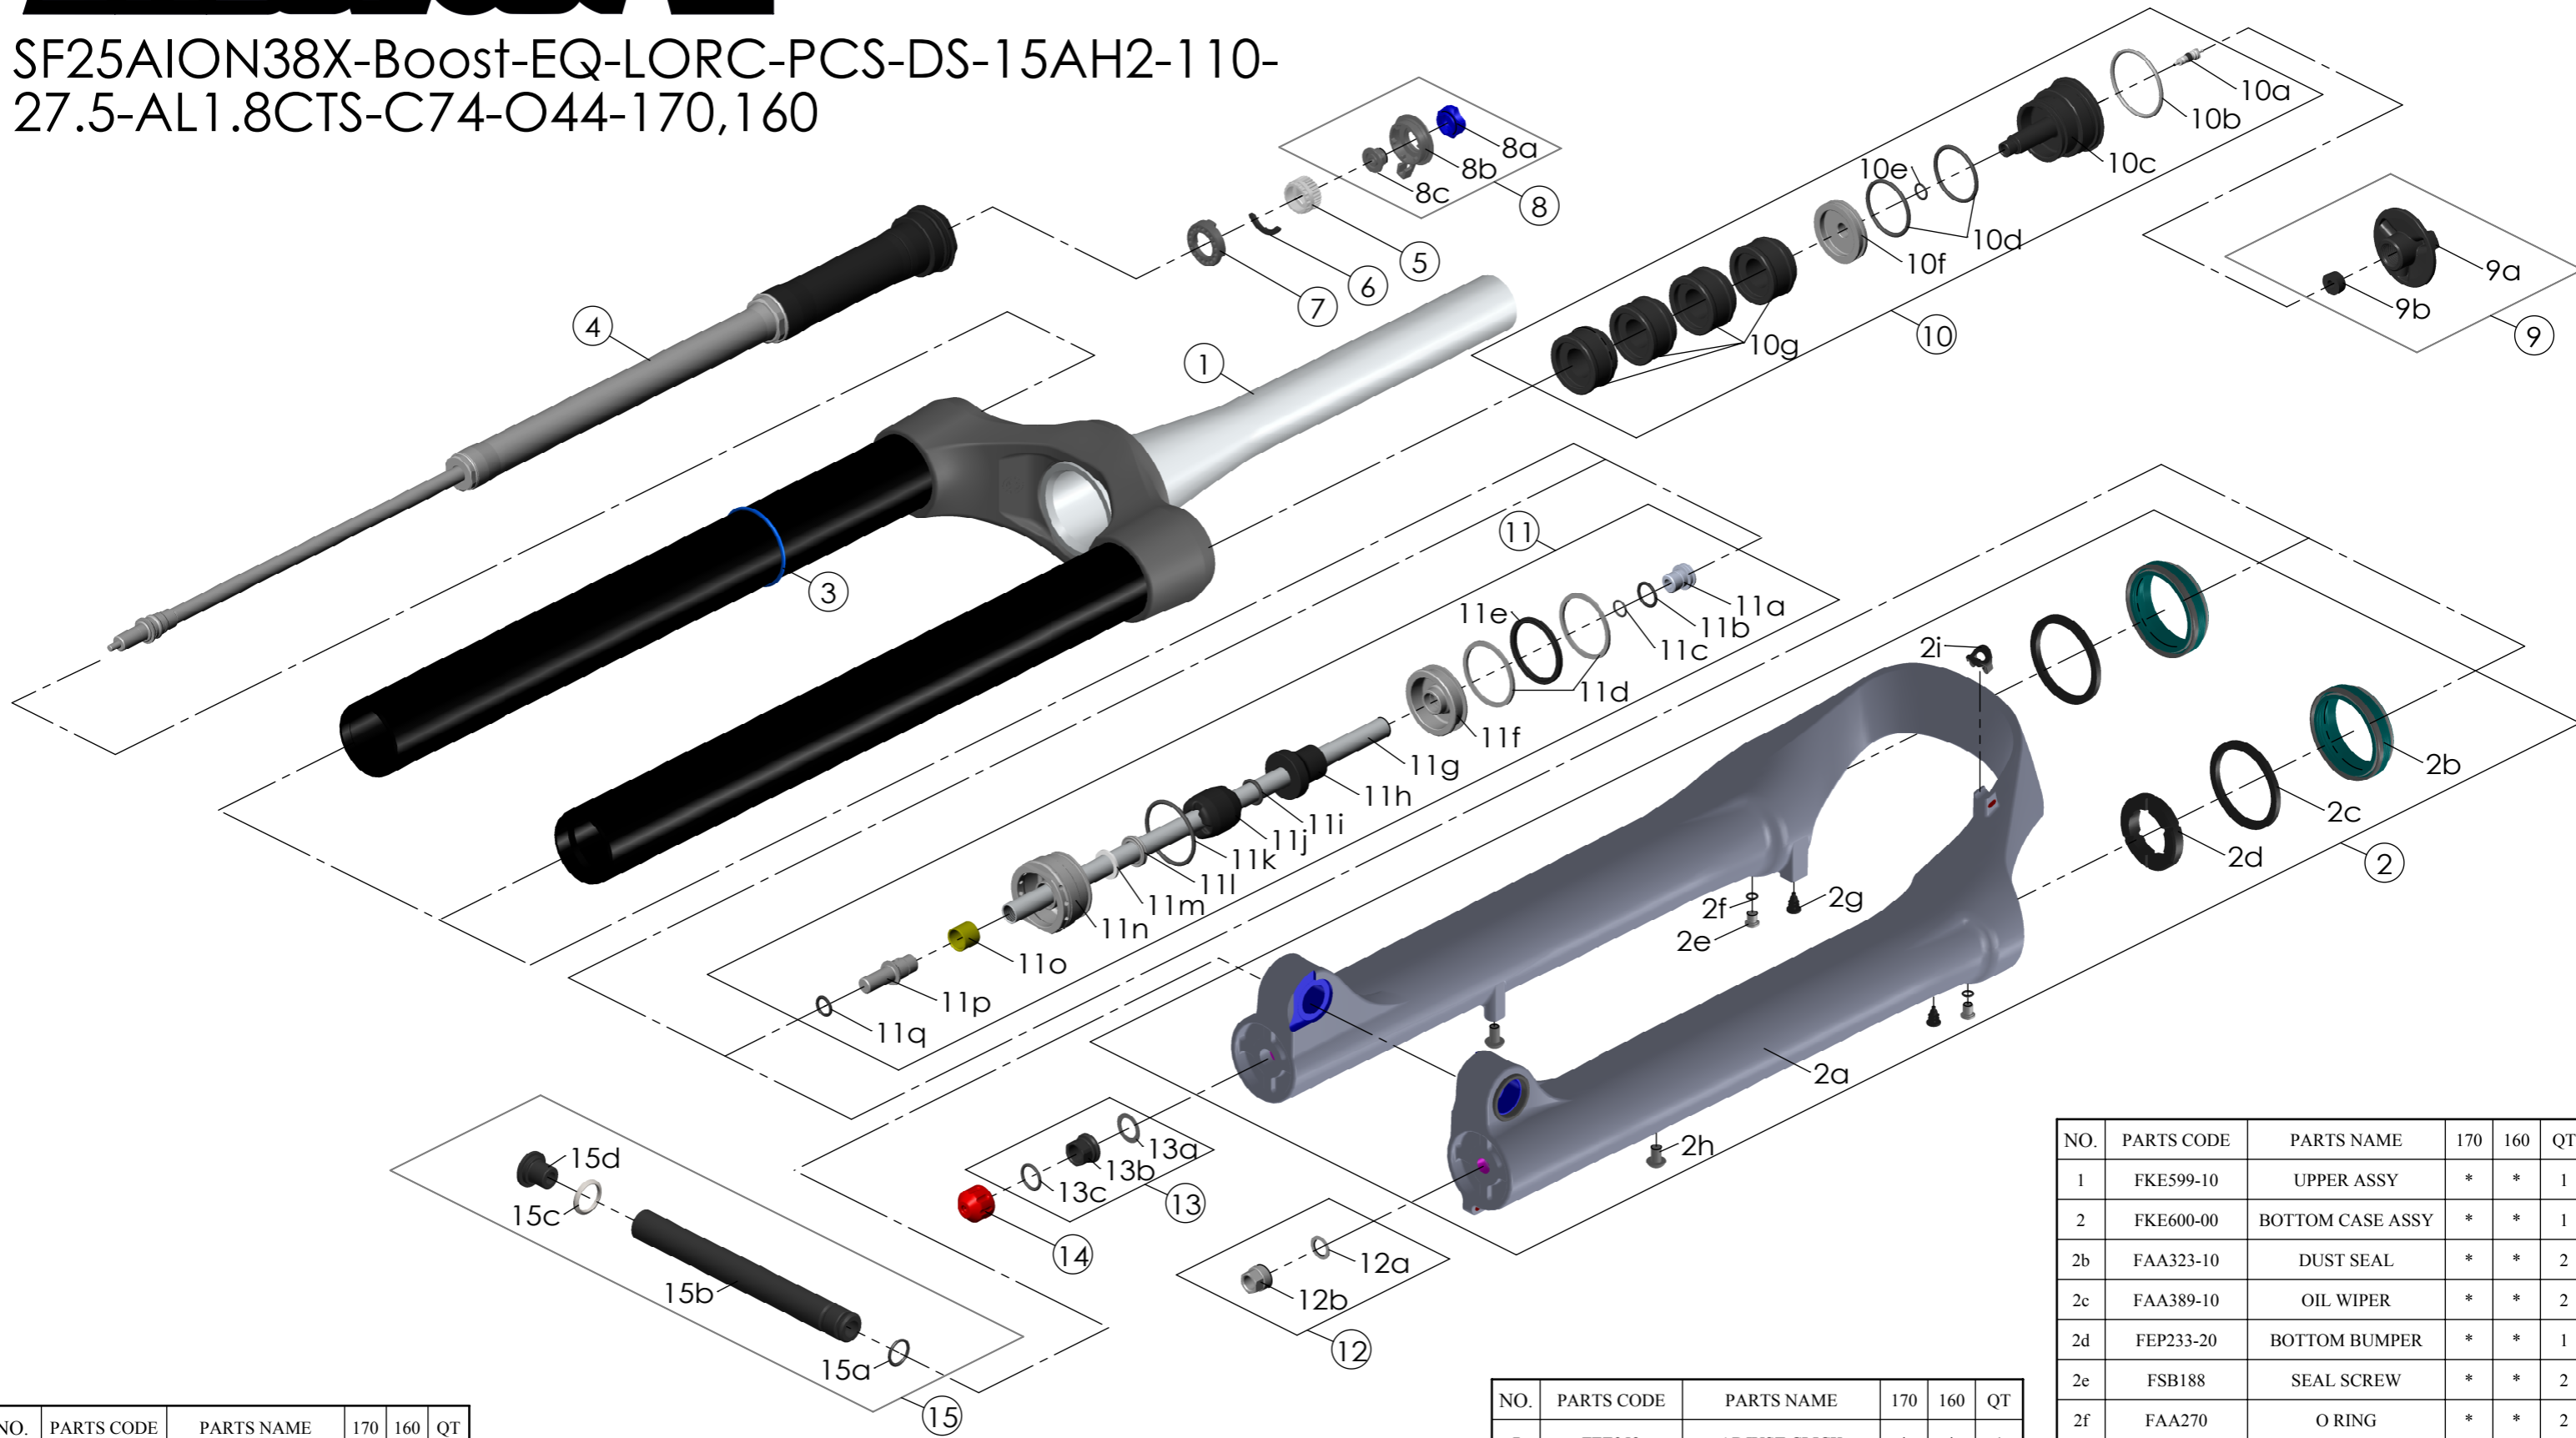

SF25AION38X-Boost-EQ-LORC-PCS-DS-15AH2-110-27.5-AL1.8CTS-C74-O44-170,160

NO.	PARTS CODE	PARTS NAME	170	160	QT
1	FKE599-10	UPPER ASSY	*	*	1
2	FKE600-00	BOTTOM CASE ASSY	*	*	1
2b	FAA323-10	DUST SEAL	*	*	2
2c	FAA389-10	OIL WIPER	*	*	2
2d	FEP233-20	BOTTOM BUMPER	*	*	1
2e	FSB188	SEAL SCREW	*	*	2
2f	FAA270	O RING	*	*	2
2g	FAA199	MOUNT CAP	*	*	2
2h	FSB203	FIXING BOLT	*	*	2
2i	FEG034	CABLE CLIP	*	*	1
3	FAA397-20	O RING	*	*	1
4	FUN131-98	LORC-PCS UNIT	*	*	1
5	FEE256-30	ADJUST CORE	*	*	1
6	FEE257	CLICK HOLDER	*	*	1

NO.	PARTS CODE	PARTS NAME	170	160	QT
7	FEE258	ADJUST CLICK	*	*	1
8	FKE421	LO-RC KNOB ASSY	*	*	1
9	FKE076-10	VALVE CAP ASSY	*	*	1
10	FKE525-14	VOLUME ADJUSTER ASSY	*		1
	FKE525-24			*	1
10g	FEG270-30	VOLUME REDUCER	*		3
				*	4

NO.	PARTS CODE	PARTS NAME	170	160	QT
11g	FKE577-06	SUPPORT TUBE ASSY	*		1
	FKE577-16			*	1

NO.	PARTS CODE	PARTS NAME	170	160	QT
11g	FPE002-68	SUPPORT TUBE	*		1
	FPE002-67			*	1
12	FKA063-03	FIXING NUT SET	*	*	1
13	FKE436-10	FIXING NUT SET	*	*	1
14	FEG201	REBOUND KNOB	*	*	1
15	FKA117-00	15AH2-110 AXLE SET	*	*	1