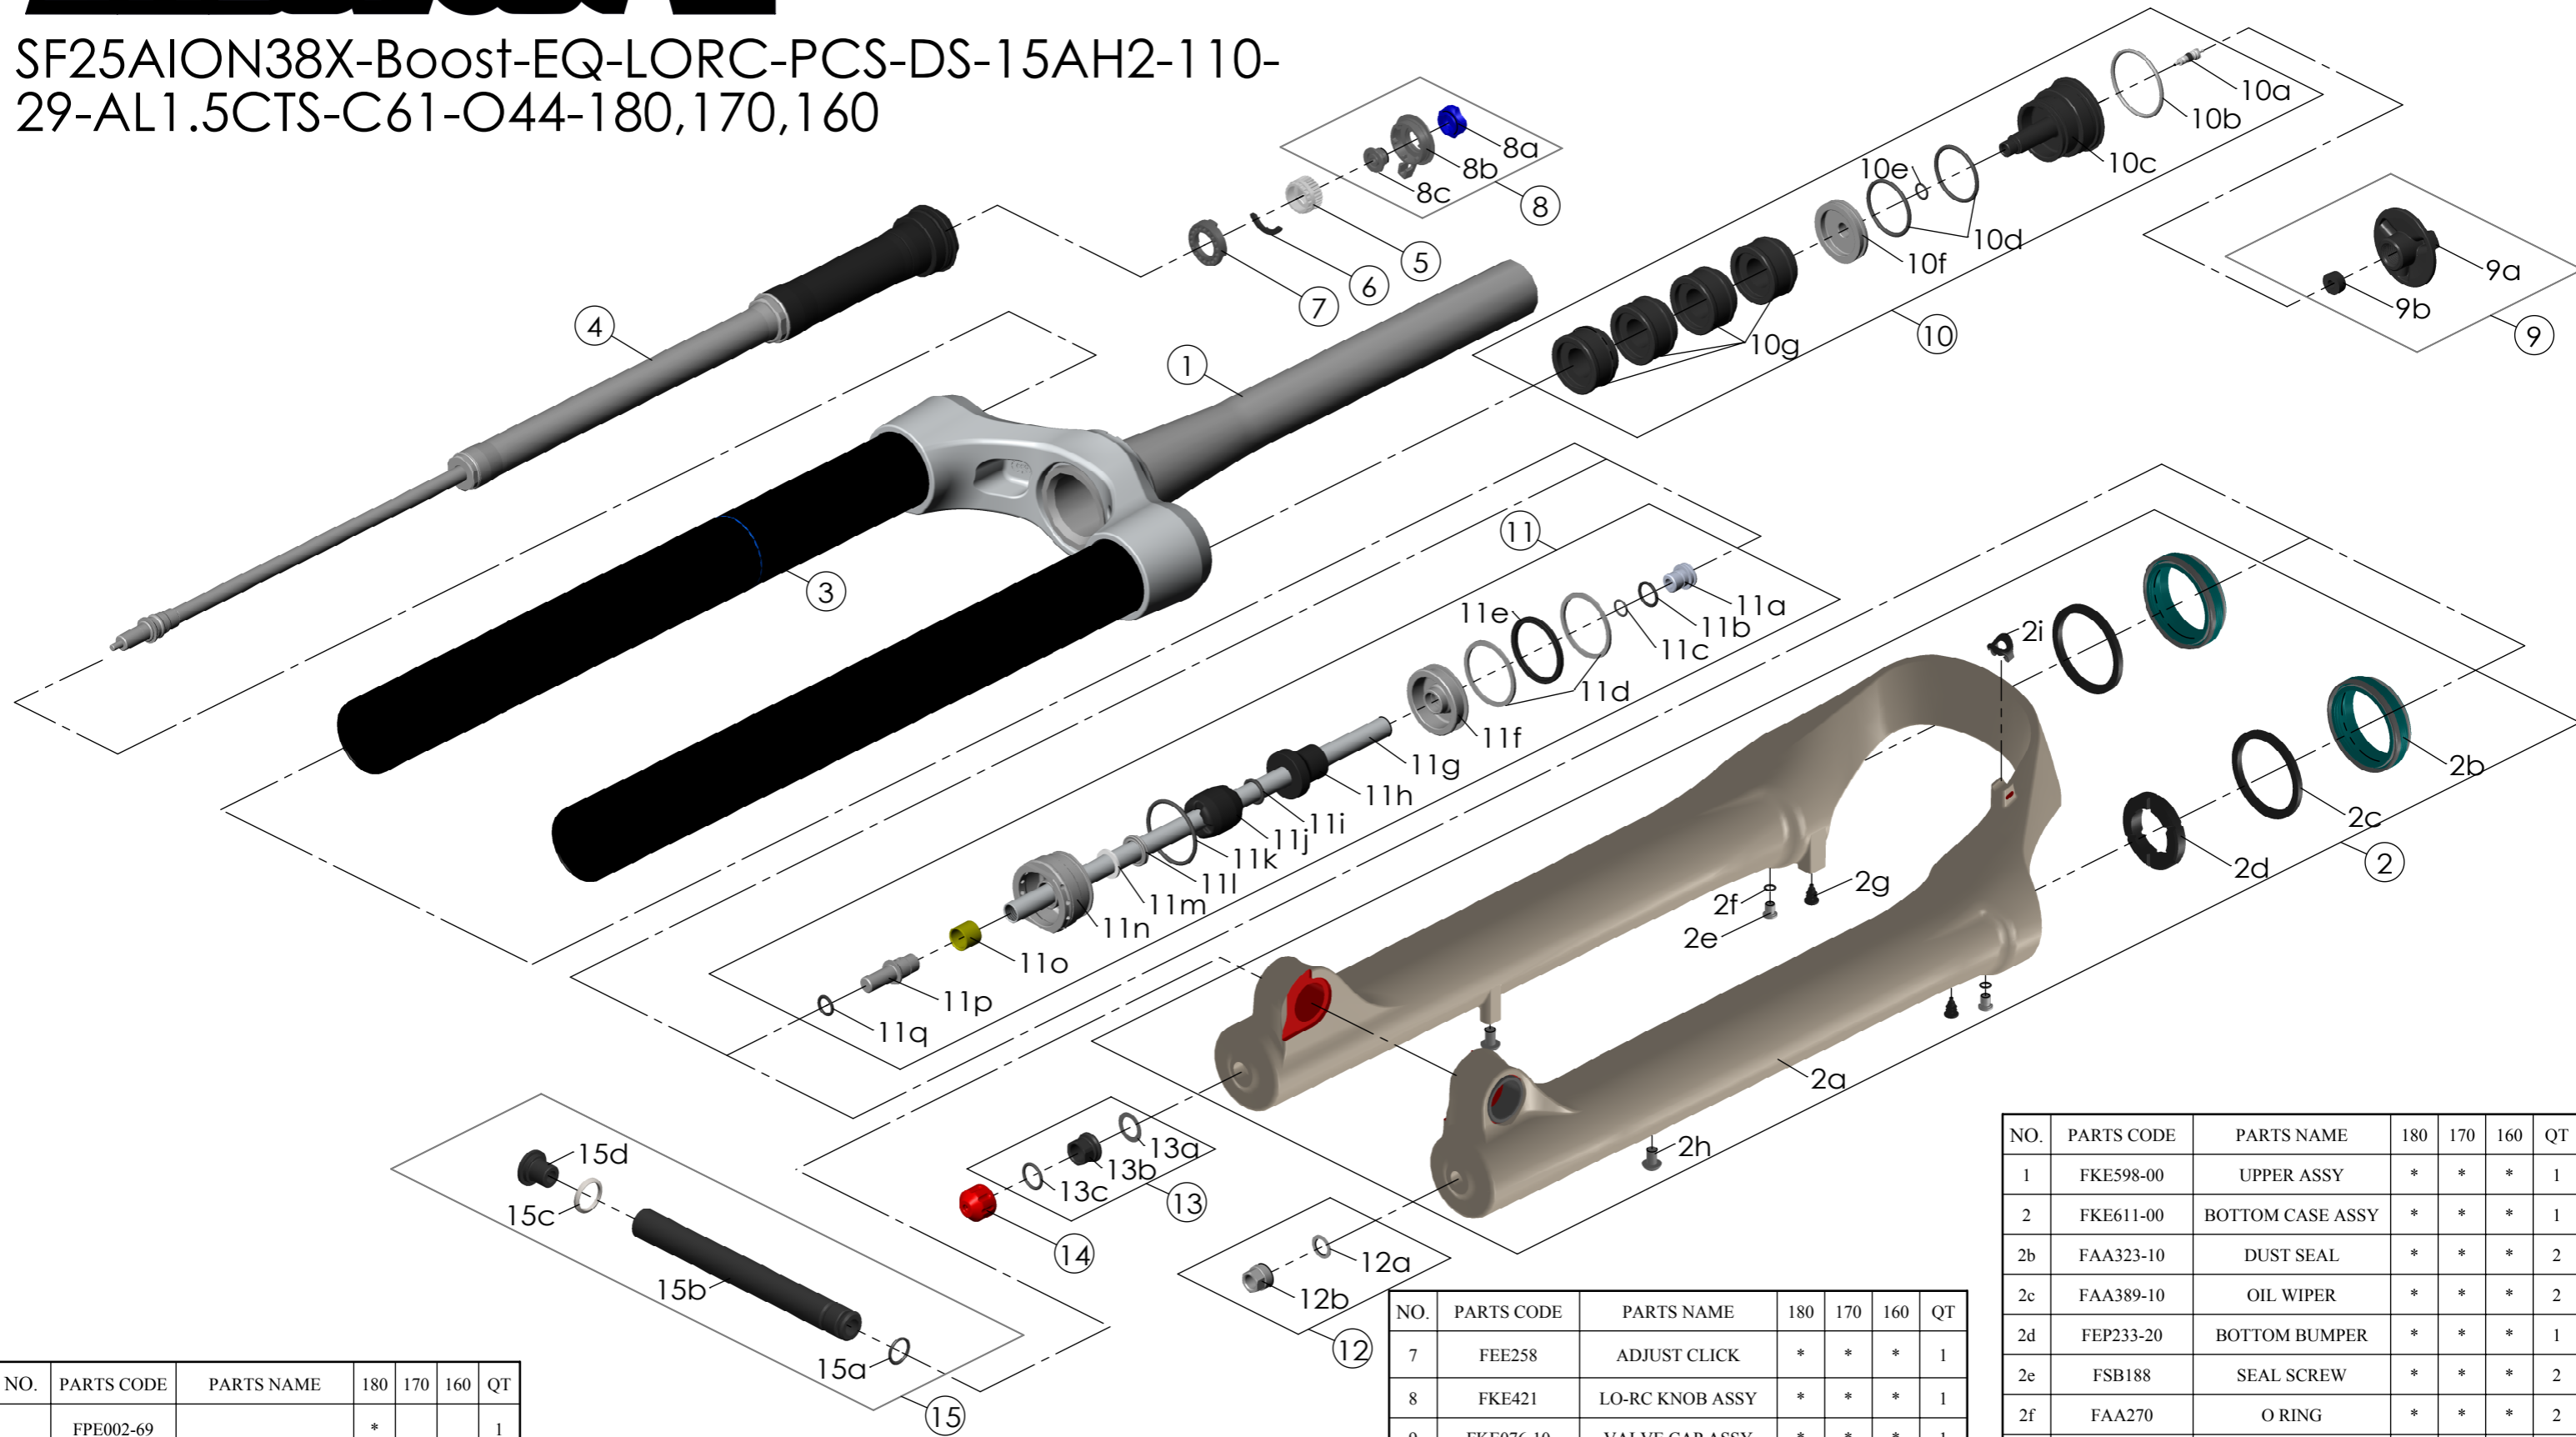

Date	2024.10.09	Version	0
Amended			

SF25AION38X-Boost-EQ-LORC-PCS-DS-15AH2-110-29-AL1.5CTS-C61-O44-180,170,160

NO.	PARTS CODE	PARTS NAME	180	170	160	QT
11g	FPE002-69	SUPPORT TUBE	*			1
	FPE002-68			*		1
	FPE002-67				*	1
12	FKA063-03	FIXING NUT SET	*	*	*	1
13	FKE436-10	FIXING NUT SET	*	*	*	1
14	FEG201	REBOUND KNOB	*	*	*	1
15	FKA117-00	15AH2-110 AXLE SET	*	*	*	1

NO.	PARTS CODE	PARTS NAME	180	170	160	QT
11	FKE577-36	SUPPORT TUBE ASSY	*			1
	FKE577-06			*		1
	FKE577-16				*	1

NO.	PARTS CODE	PARTS NAME	180	170	160	QT
7	FEE258	ADJUST CLICK	*	*	*	1
8	FKE421	LO-RC KNOB ASSY	*	*	*	1
9	FKE076-10	VALVE CAP ASSY	*	*	*	1
10	FKE525-04	VOLUME ADJUSTER ASSY	*			1
				*		1
10g	FEG270-30	VOLUME REDUCER			*	1
				*		3
					*	4

NO.	PARTS CODE	PARTS NAME	180	170	160	QT
1	FKE598-00	UPPER ASSY	*	*	*	1
2	FKE611-00	BOTTOM CASE ASSY	*	*	*	1
2b	FAA323-10	DUST SEAL	*	*	*	2
2c	FAA389-10	OIL WIPER	*	*	*	2
2d	FEP233-20	BOTTOM BUMPER	*	*	*	1
2e	FSB188	SEAL SCREW	*	*	*	2
2f	FAA270	O RING	*	*	*	2
2g	FAA199	MOUNT CAP	*	*	*	2
2h	FSB203	FIXING BOLT	*	*	*	2
2i	FEG034	CABLE CLIP	*	*	*	1
3	FAA397-20	O RING	*	*	*	1
4	FUN131-79	LORC-PCS UNIT	*	*	*	1
5	FEE256-30	ADJUST CORE	*	*	*	1
6	FEE257	CLICK HOLDER	*	*	*	1