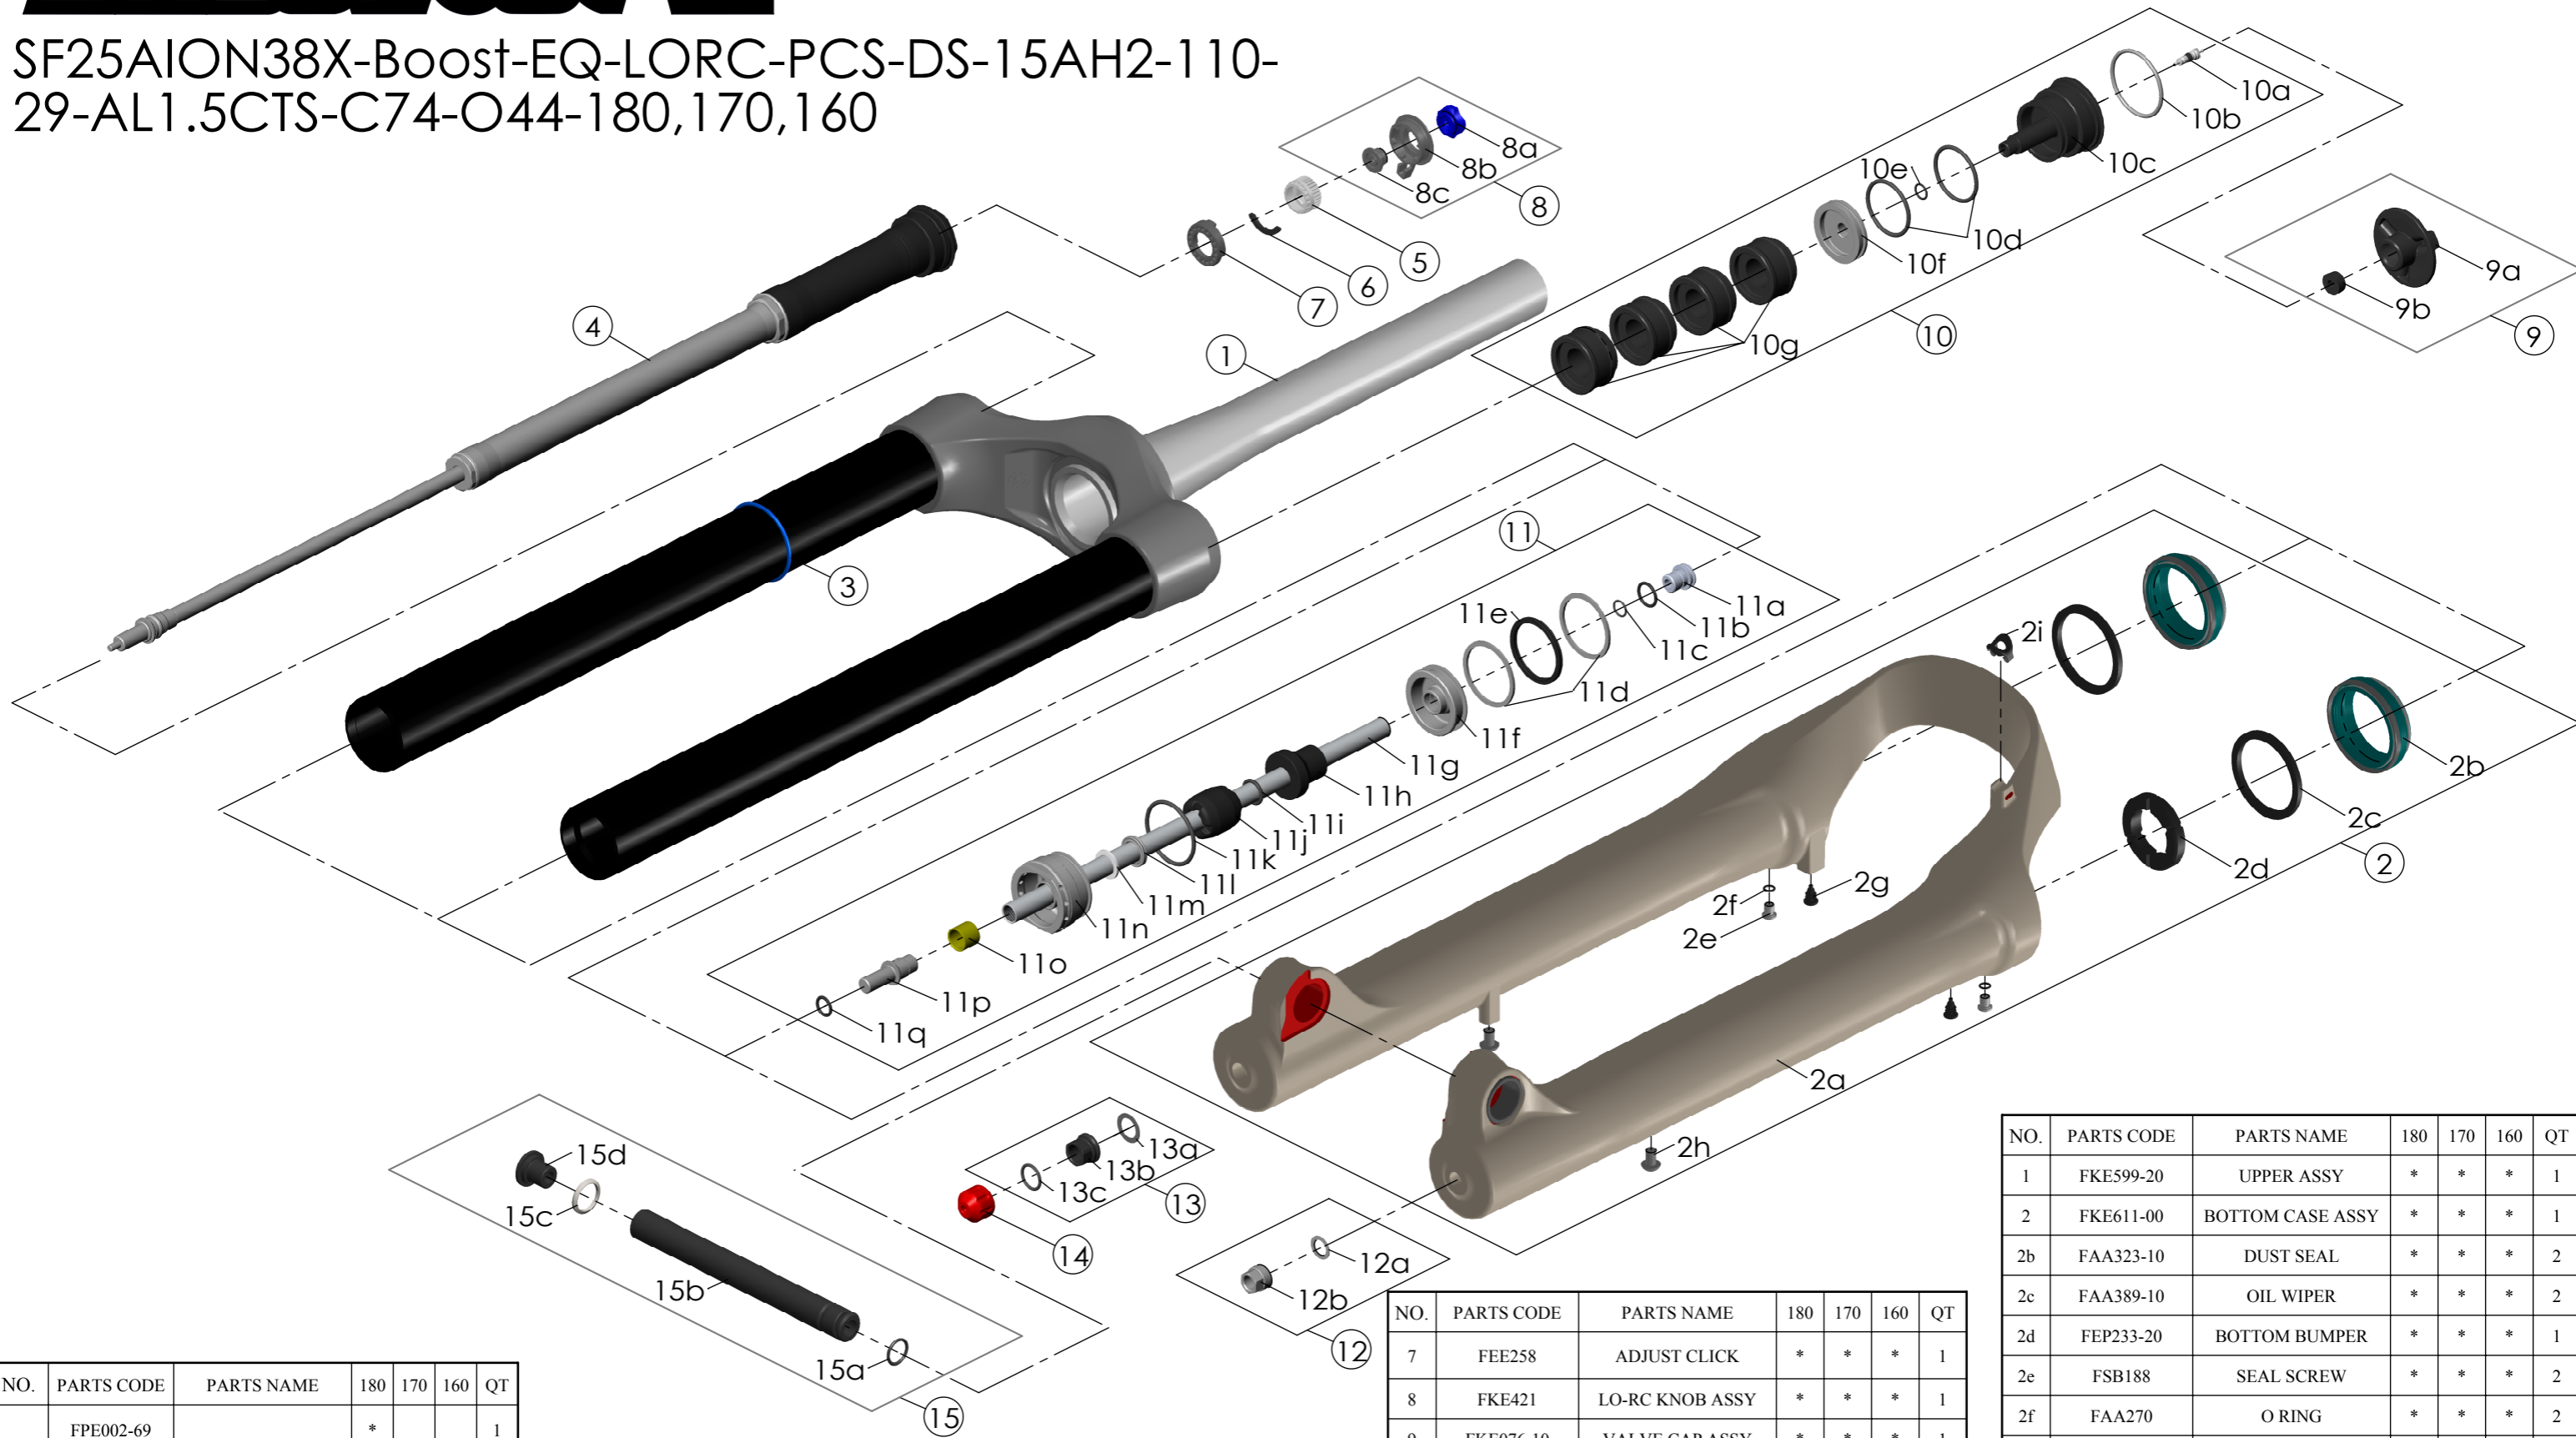

Date	2024.10.09	Version	0
Amended			

SF25AION38X-Boost-EQ-LORC-PCS-DS-15AH2-110-29-AL1.5CTS-C74-O44-180,170,160

NO.	PARTS CODE	PARTS NAME	180	170	160	QT
11g	FPE002-69	SUPPORT TUBE	*			1
	FPE002-68			*		1
	FPE002-67				*	1
12	FKA063-03	FIXING NUT SET	*	*	*	1
13	FKE436-10	FIXING NUT SET	*	*	*	1
14	FEG201	REBOUND KNOB	*	*	*	1
15	FKA117-00	15AH2-110 AXLE SET	*	*	*	1

NO.	PARTS CODE	PARTS NAME	180	170	160	QT
11	FKE577-36	SUPPORT TUBE ASSY	*			1
	FKE577-06			*		1
	FKE577-16				*	1

NO.	PARTS CODE	PARTS NAME	180	170	160	QT
7	FEE258	ADJUST CLICK	*	*	*	1
8	FKE421	LO-RC KNOB ASSY	*	*	*	1
9	FKE076-10	VALVE CAP ASSY	*	*	*	1
10	FKE525-04	VOLUME ADJUSTER ASSY	*			1
				*		1
10g	FEG270-30	VOLUME REDUCER			*	1
			*			2
				*		3
				*	4	

NO.	PARTS CODE	PARTS NAME	180	170	160	QT
1	FKE599-20	UPPER ASSY	*	*	*	1
2	FKE611-00	BOTTOM CASE ASSY	*	*	*	1
2b	FAA323-10	DUST SEAL	*	*	*	2
2c	FAA389-10	OIL WIPER	*	*	*	2
2d	FEP233-20	BOTTOM BUMPER	*	*	*	1
2e	FSB188	SEAL SCREW	*	*	*	2
2f	FAA270	O RING	*	*	*	2
2g	FAA199	MOUNT CAP	*	*	*	2
2h	FSB203	FIXING BOLT	*	*	*	2
2i	FEG034	CABLE CLIP	*	*	*	1
3	FAA397-20	O RING	*	*	*	1
4	FUN131-79	LORC-PCS UNIT	*	*	*	1
5	FEE256-30	ADJUST CORE	*	*	*	1
6	FEE257	CLICK HOLDER	*	*	*	1