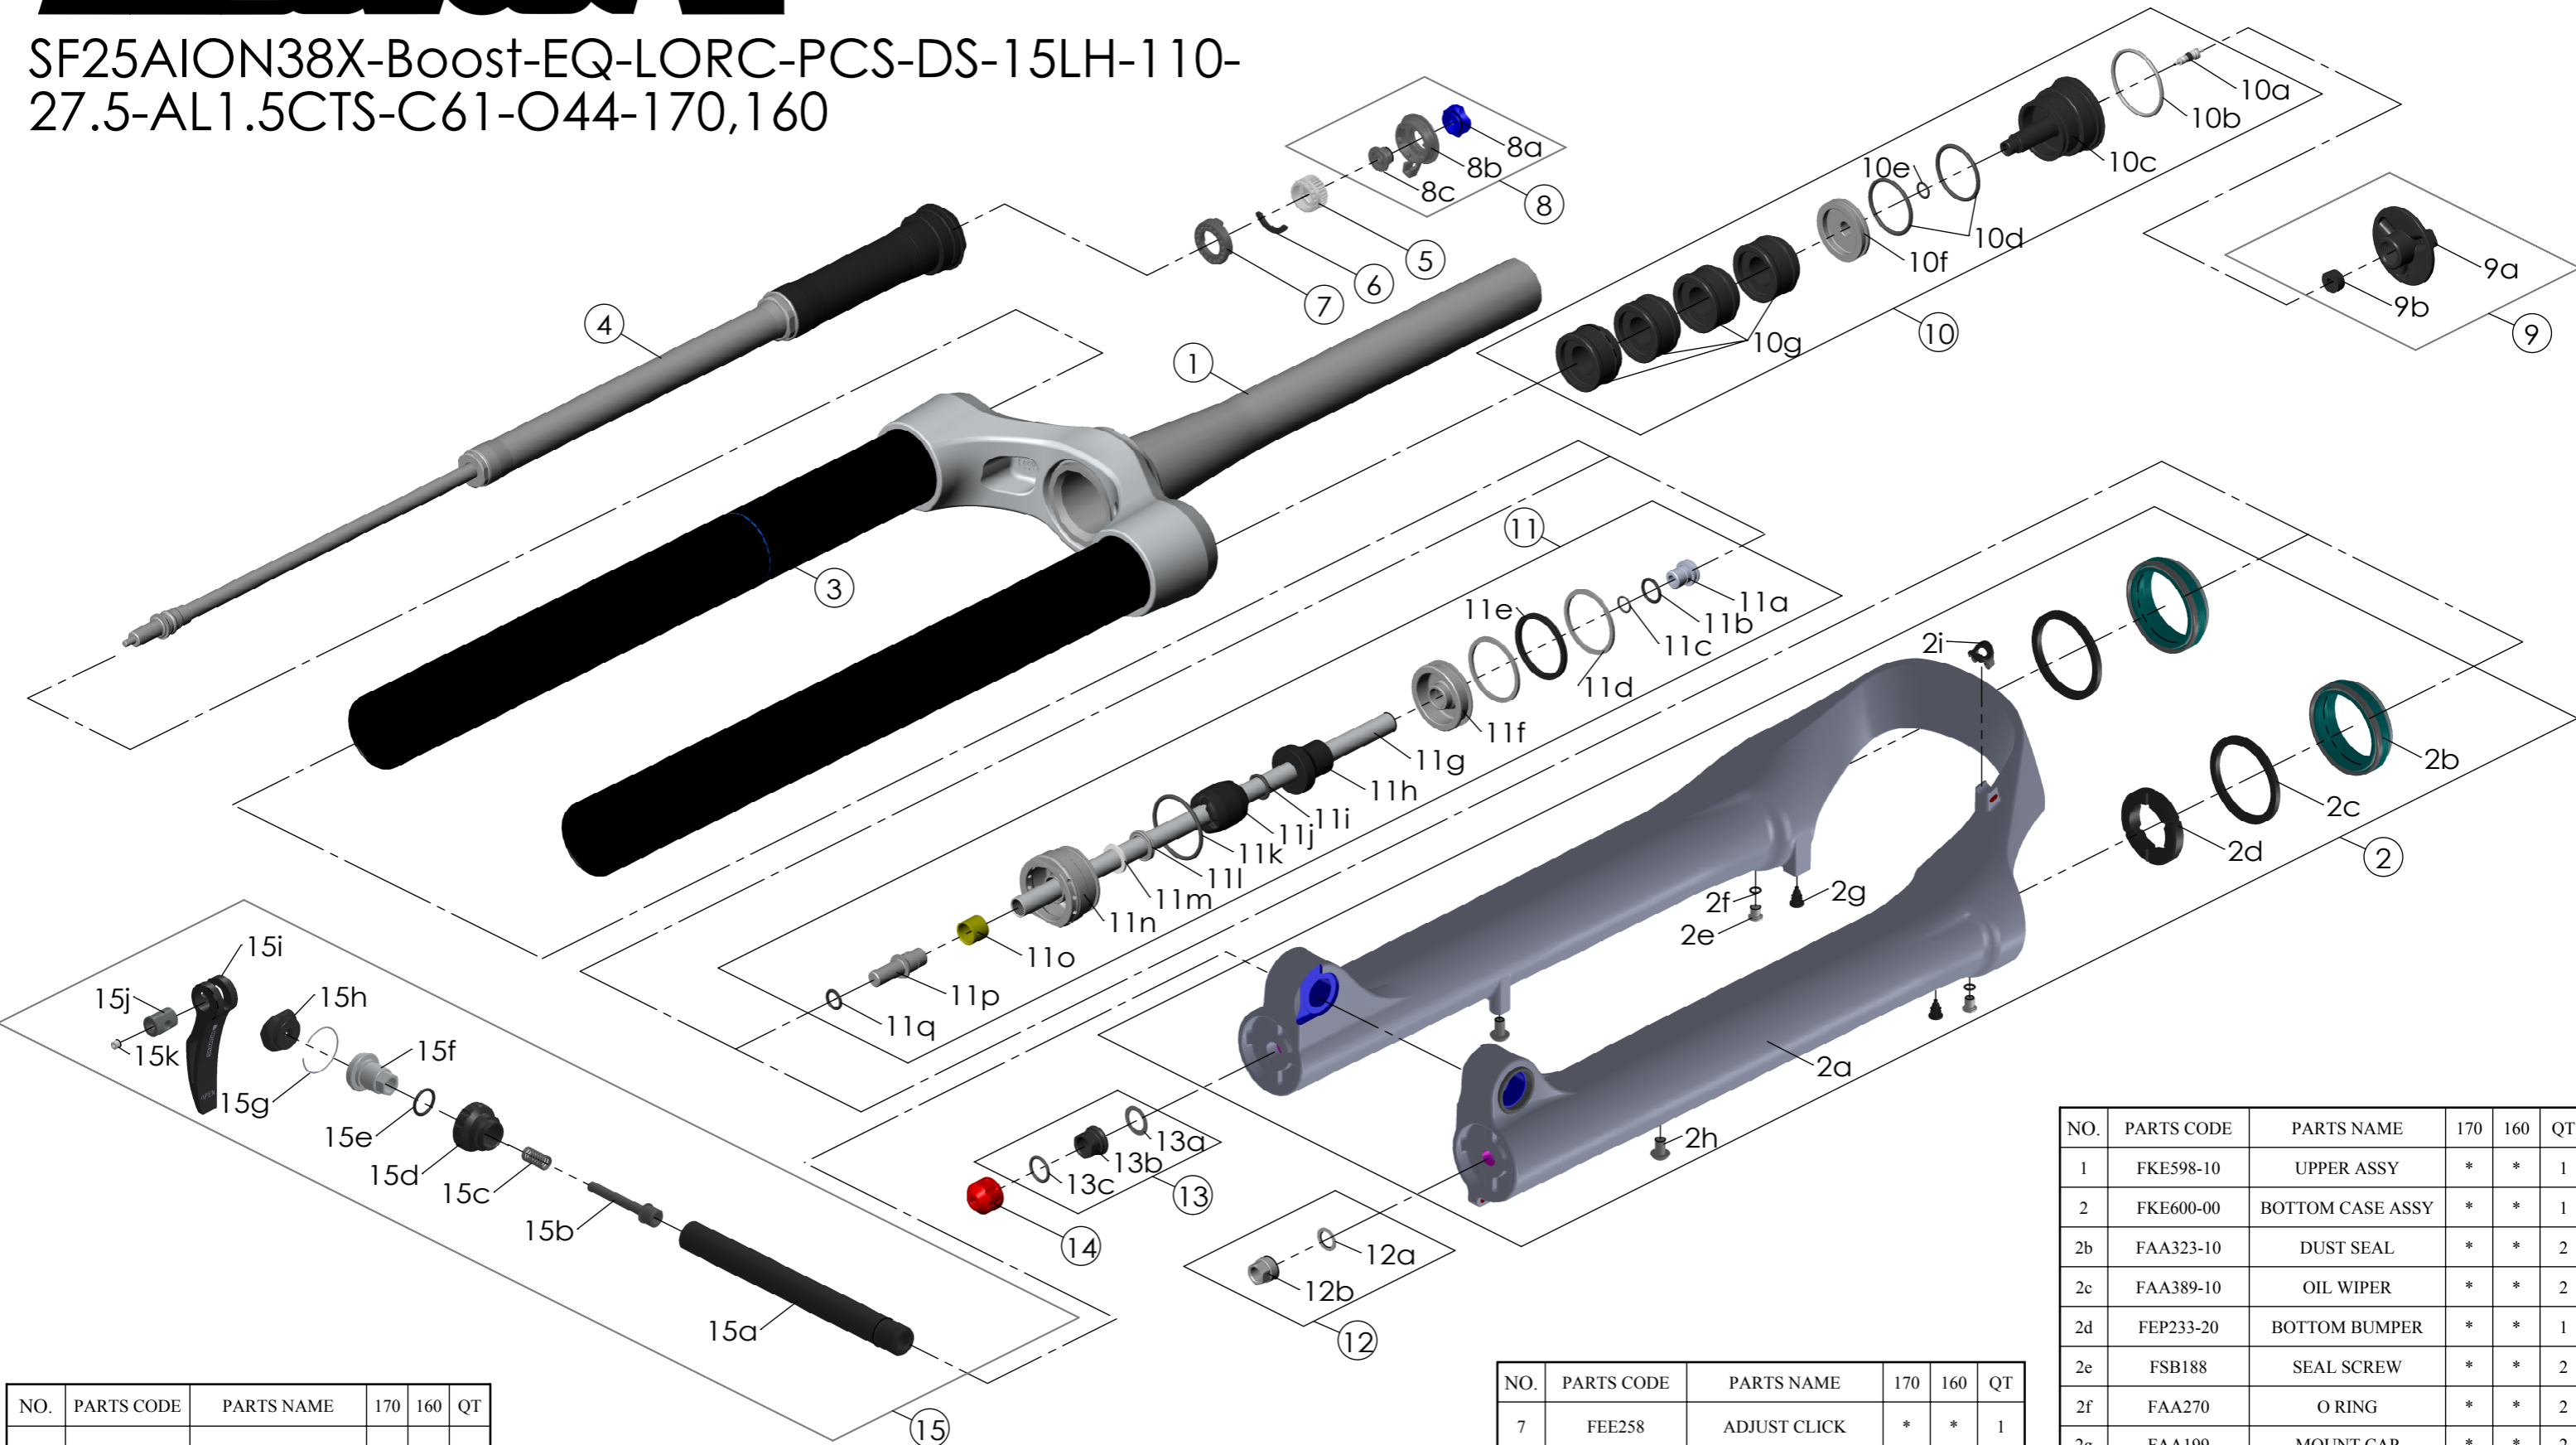

SF25AION38X-Boost-EQ-LORC-PCS-DS-15LH-110-27.5-AL1.5CTS-C61-O44-170,160

NO.	PARTS CODE	PARTS NAME	170	160	QT
11g	FPE002-68	SUPPORT TUBE	*		1
	FPE002-67			*	1
12	FKA063-03	FIXING NUT SET	*	*	1
13	FKE436-10	FIXING NUT SET	*	*	1
14	FEG201	REBOUND KNOB	*	*	1
15	FKA116-02	15LH-110 AXLE SET	*	*	1

NO.	PARTS CODE	PARTS NAME	170	160	QT
11	FKE577-06	SUPPORT TUBE ASSY	*		1
	FKE577-16			*	1

NO.	PARTS CODE	PARTS NAME	170	160	QT
7	FEE258	ADJUST CLICK	*	*	1
8	FKE421	LO-RC KNOB ASSY	*	*	1
9	FKE076-10	VALVE CAP ASSY	*	*	1
10	FKE525-14	VOLUME ADJUSTER ASSY	*		1
	FKE525-24			*	1
10g	FEG270-30	VOLUME REDUCER	*		3
				*	4

NO.	PARTS CODE	PARTS NAME	170	160	QT
1	FKE598-10	UPPER ASSY	*	*	1
2	FKE600-00	BOTTOM CASE ASSY	*	*	1
2b	FAA323-10	DUST SEAL	*	*	2
2c	FAA389-10	OIL WIPER	*	*	2
2d	FEP233-20	BOTTOM BUMPER	*	*	1
2e	FSB188	SEAL SCREW	*	*	2
2f	FAA270	O RING	*	*	2
2g	FAA199	MOUNT CAP	*	*	2
2h	FSB203	FIXING BOLT	*	*	2
2i	FEG034	CABLE CLIP	*	*	1
3	FAA397-20	O RING	*	*	1
4	FUN131-98	LORC-PCS UNIT	*	*	1
5	FEE256-30	ADJUST CORE	*	*	1
6	FEE257	CLICK HOLDER	*	*	1