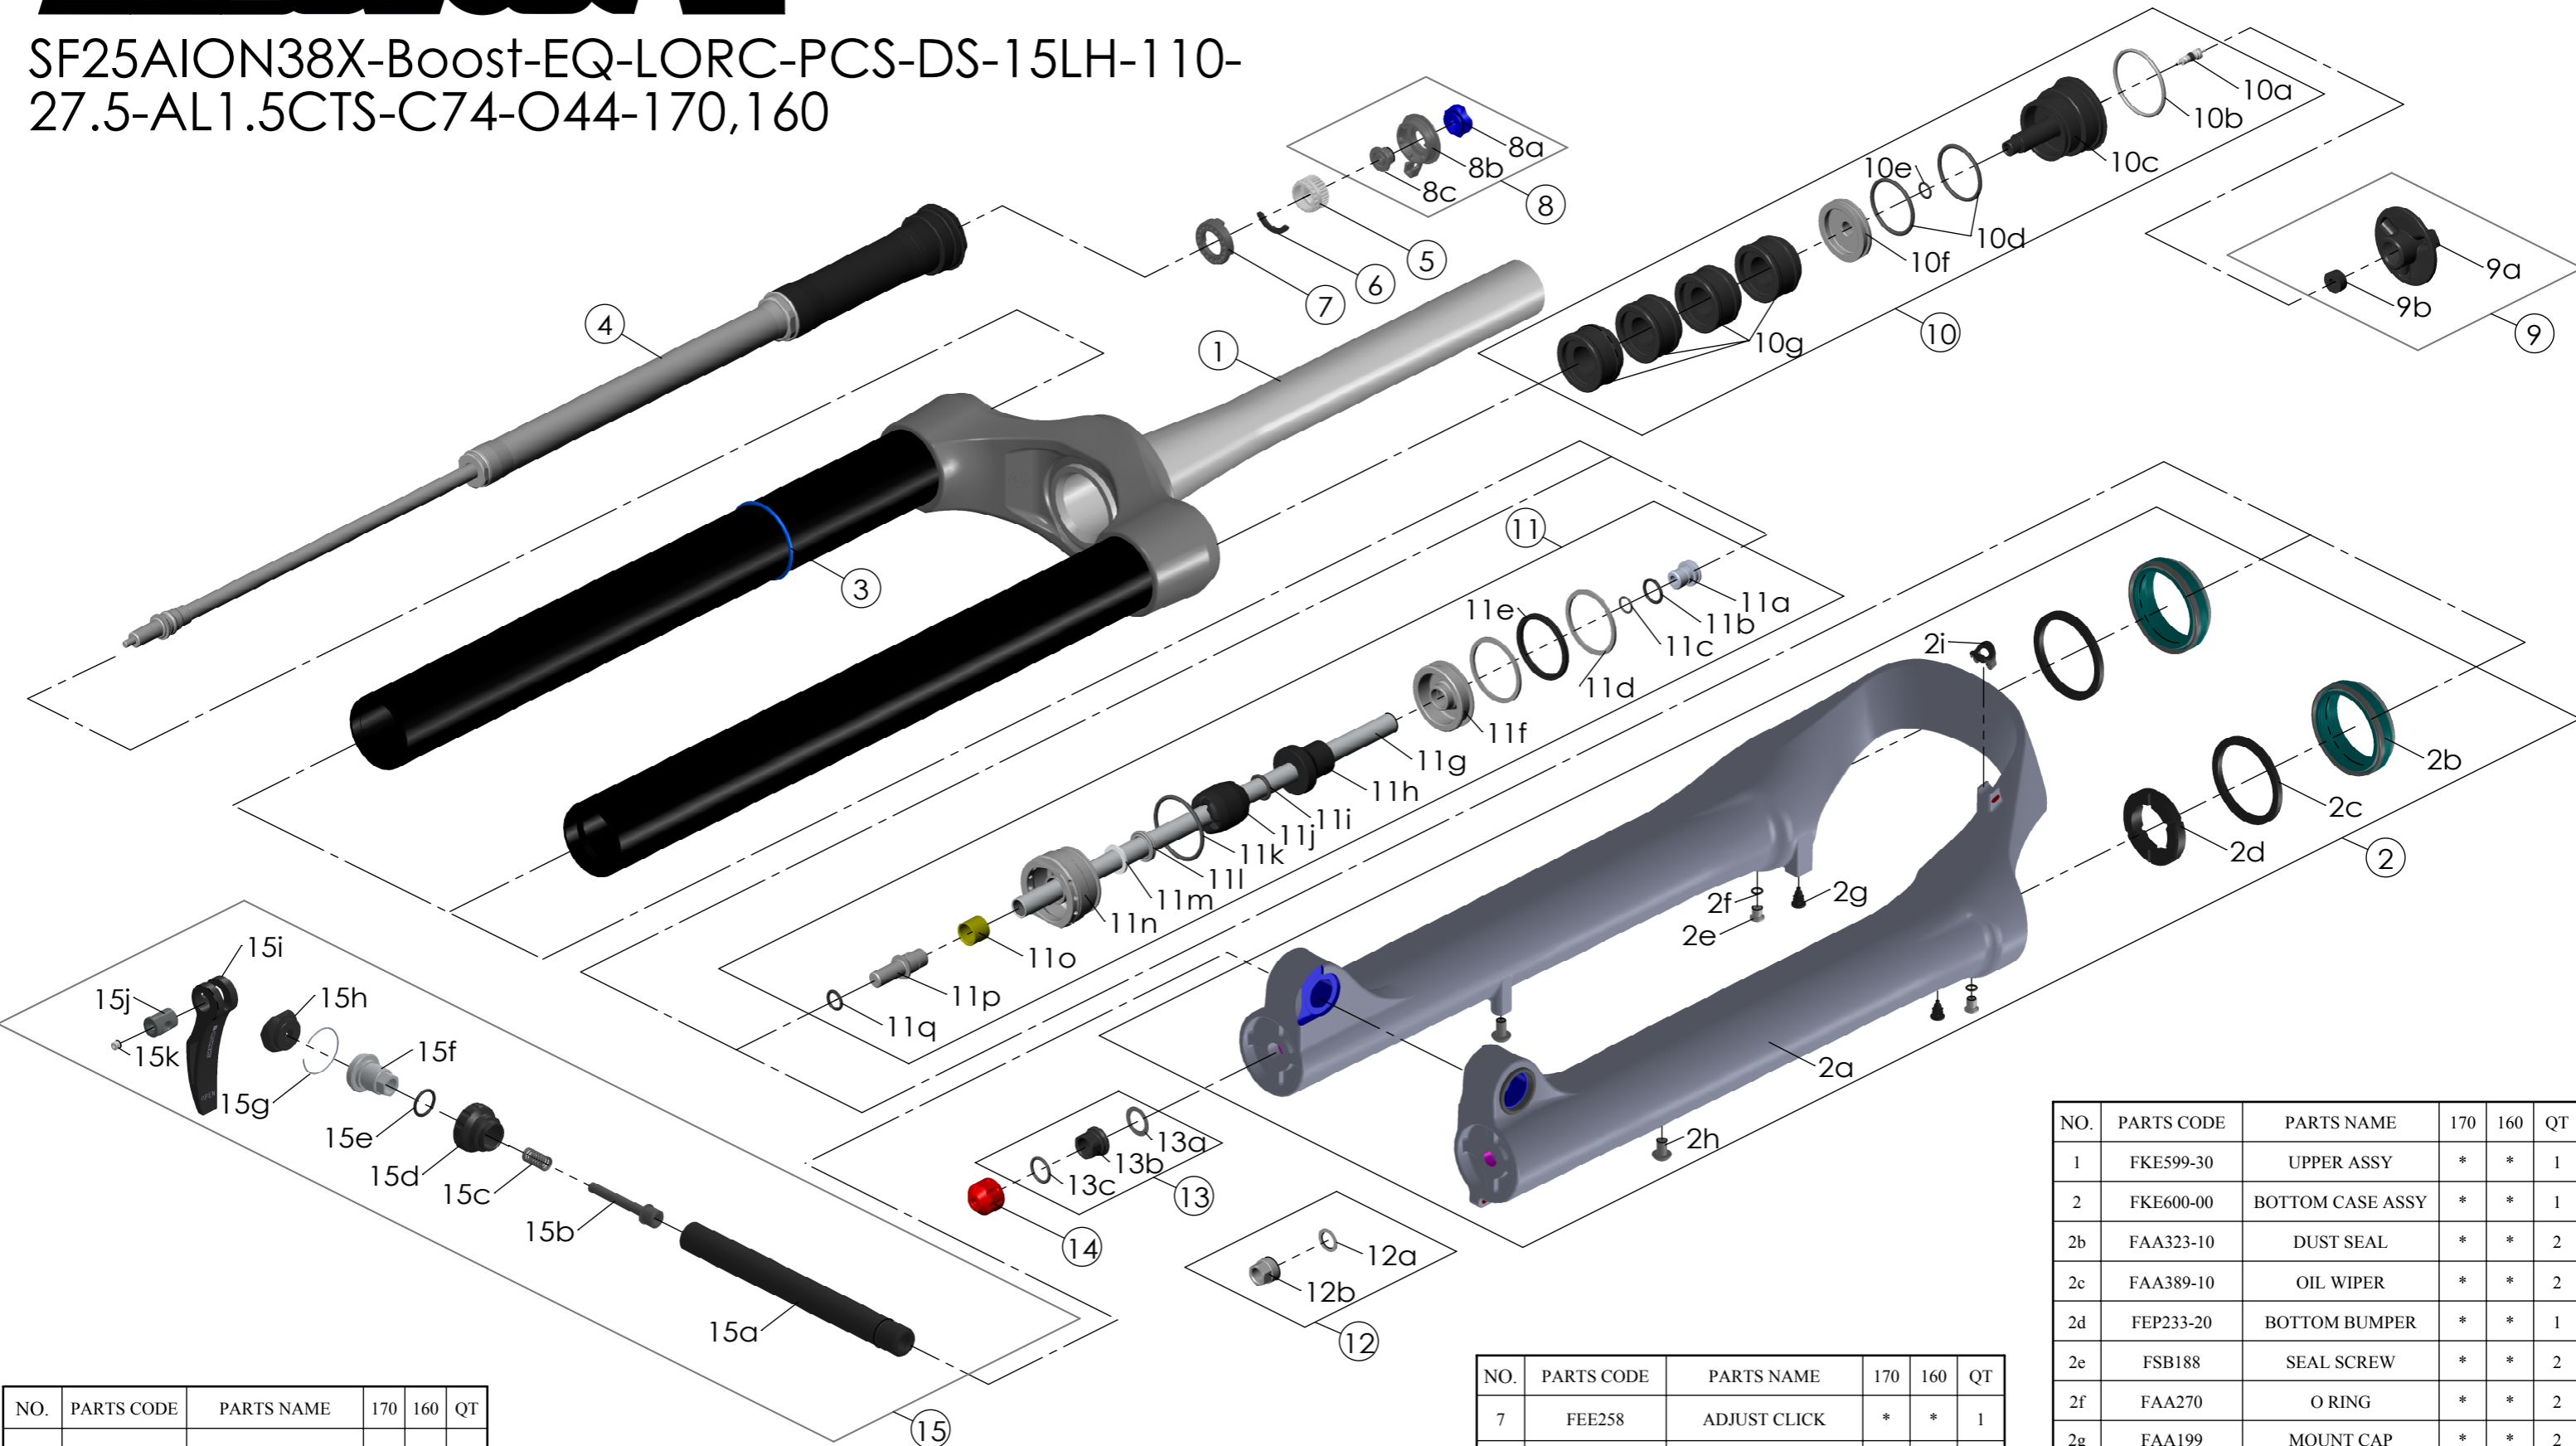

SF25AION38X-Boost-EQ-LORC-PCS-DS-15LH-110-27.5-AL1.5CTS-C74-O44-170,160

NO.	PARTS CODE	PARTS NAME	170	160	QT
11g	FPE002-68	SUPPORT TUBE	*		1
	FPE002-67			*	1
12	FKA063-03	FIXING NUT SET	*	*	1
13	FKE436-10	FIXING NUT SET	*	*	1
14	FEG201	REBOUND KNOB	*	*	1
15	FKA116-02	15LH-110 AXLE SET	*	*	1

NO.	PARTS CODE	PARTS NAME	170	160	QT
11	FKE577-06	SUPPORT TUBE ASSY	*		1
	FKE577-16			*	1

NO.	PARTS CODE	PARTS NAME	170	160	QT
7	FEE258	ADJUST CLICK	*	*	1
8	FKE421	LO-RC KNOB ASSY	*	*	1
9	FKE076-10	VALVE CAP ASSY	*	*	1
10	FKE525-14	VOLUME ADJUSTER ASSY	*		1
	FKE525-24			*	1
10g	FEG270-30	VOLUME REDUCER	*		3
				*	4

NO.	PARTS CODE	PARTS NAME	170	160	QT
1	FKE599-30	UPPER ASSY	*	*	1
2	FKE600-00	BOTTOM CASE ASSY	*	*	1
2b	FAA323-10	DUST SEAL	*	*	2
2c	FAA389-10	OIL WIPER	*	*	2
2d	FEP233-20	BOTTOM BUMPER	*	*	1
2e	FSB188	SEAL SCREW	*	*	2
2f	FAA270	O RING	*	*	2
2g	FAA199	MOUNT CAP	*	*	2
2h	FSB203	FIXING BOLT	*	*	2
2i	FEG034	CABLE CLIP	*	*	1
3	FAA397-20	O RING	*	*	1
4	FUN131-98	LORC-PCS UNIT	*	*	1
5	FEE256-30	ADJUST CORE	*	*	1
6	FEE257	CLICK HOLDER	*	*	1