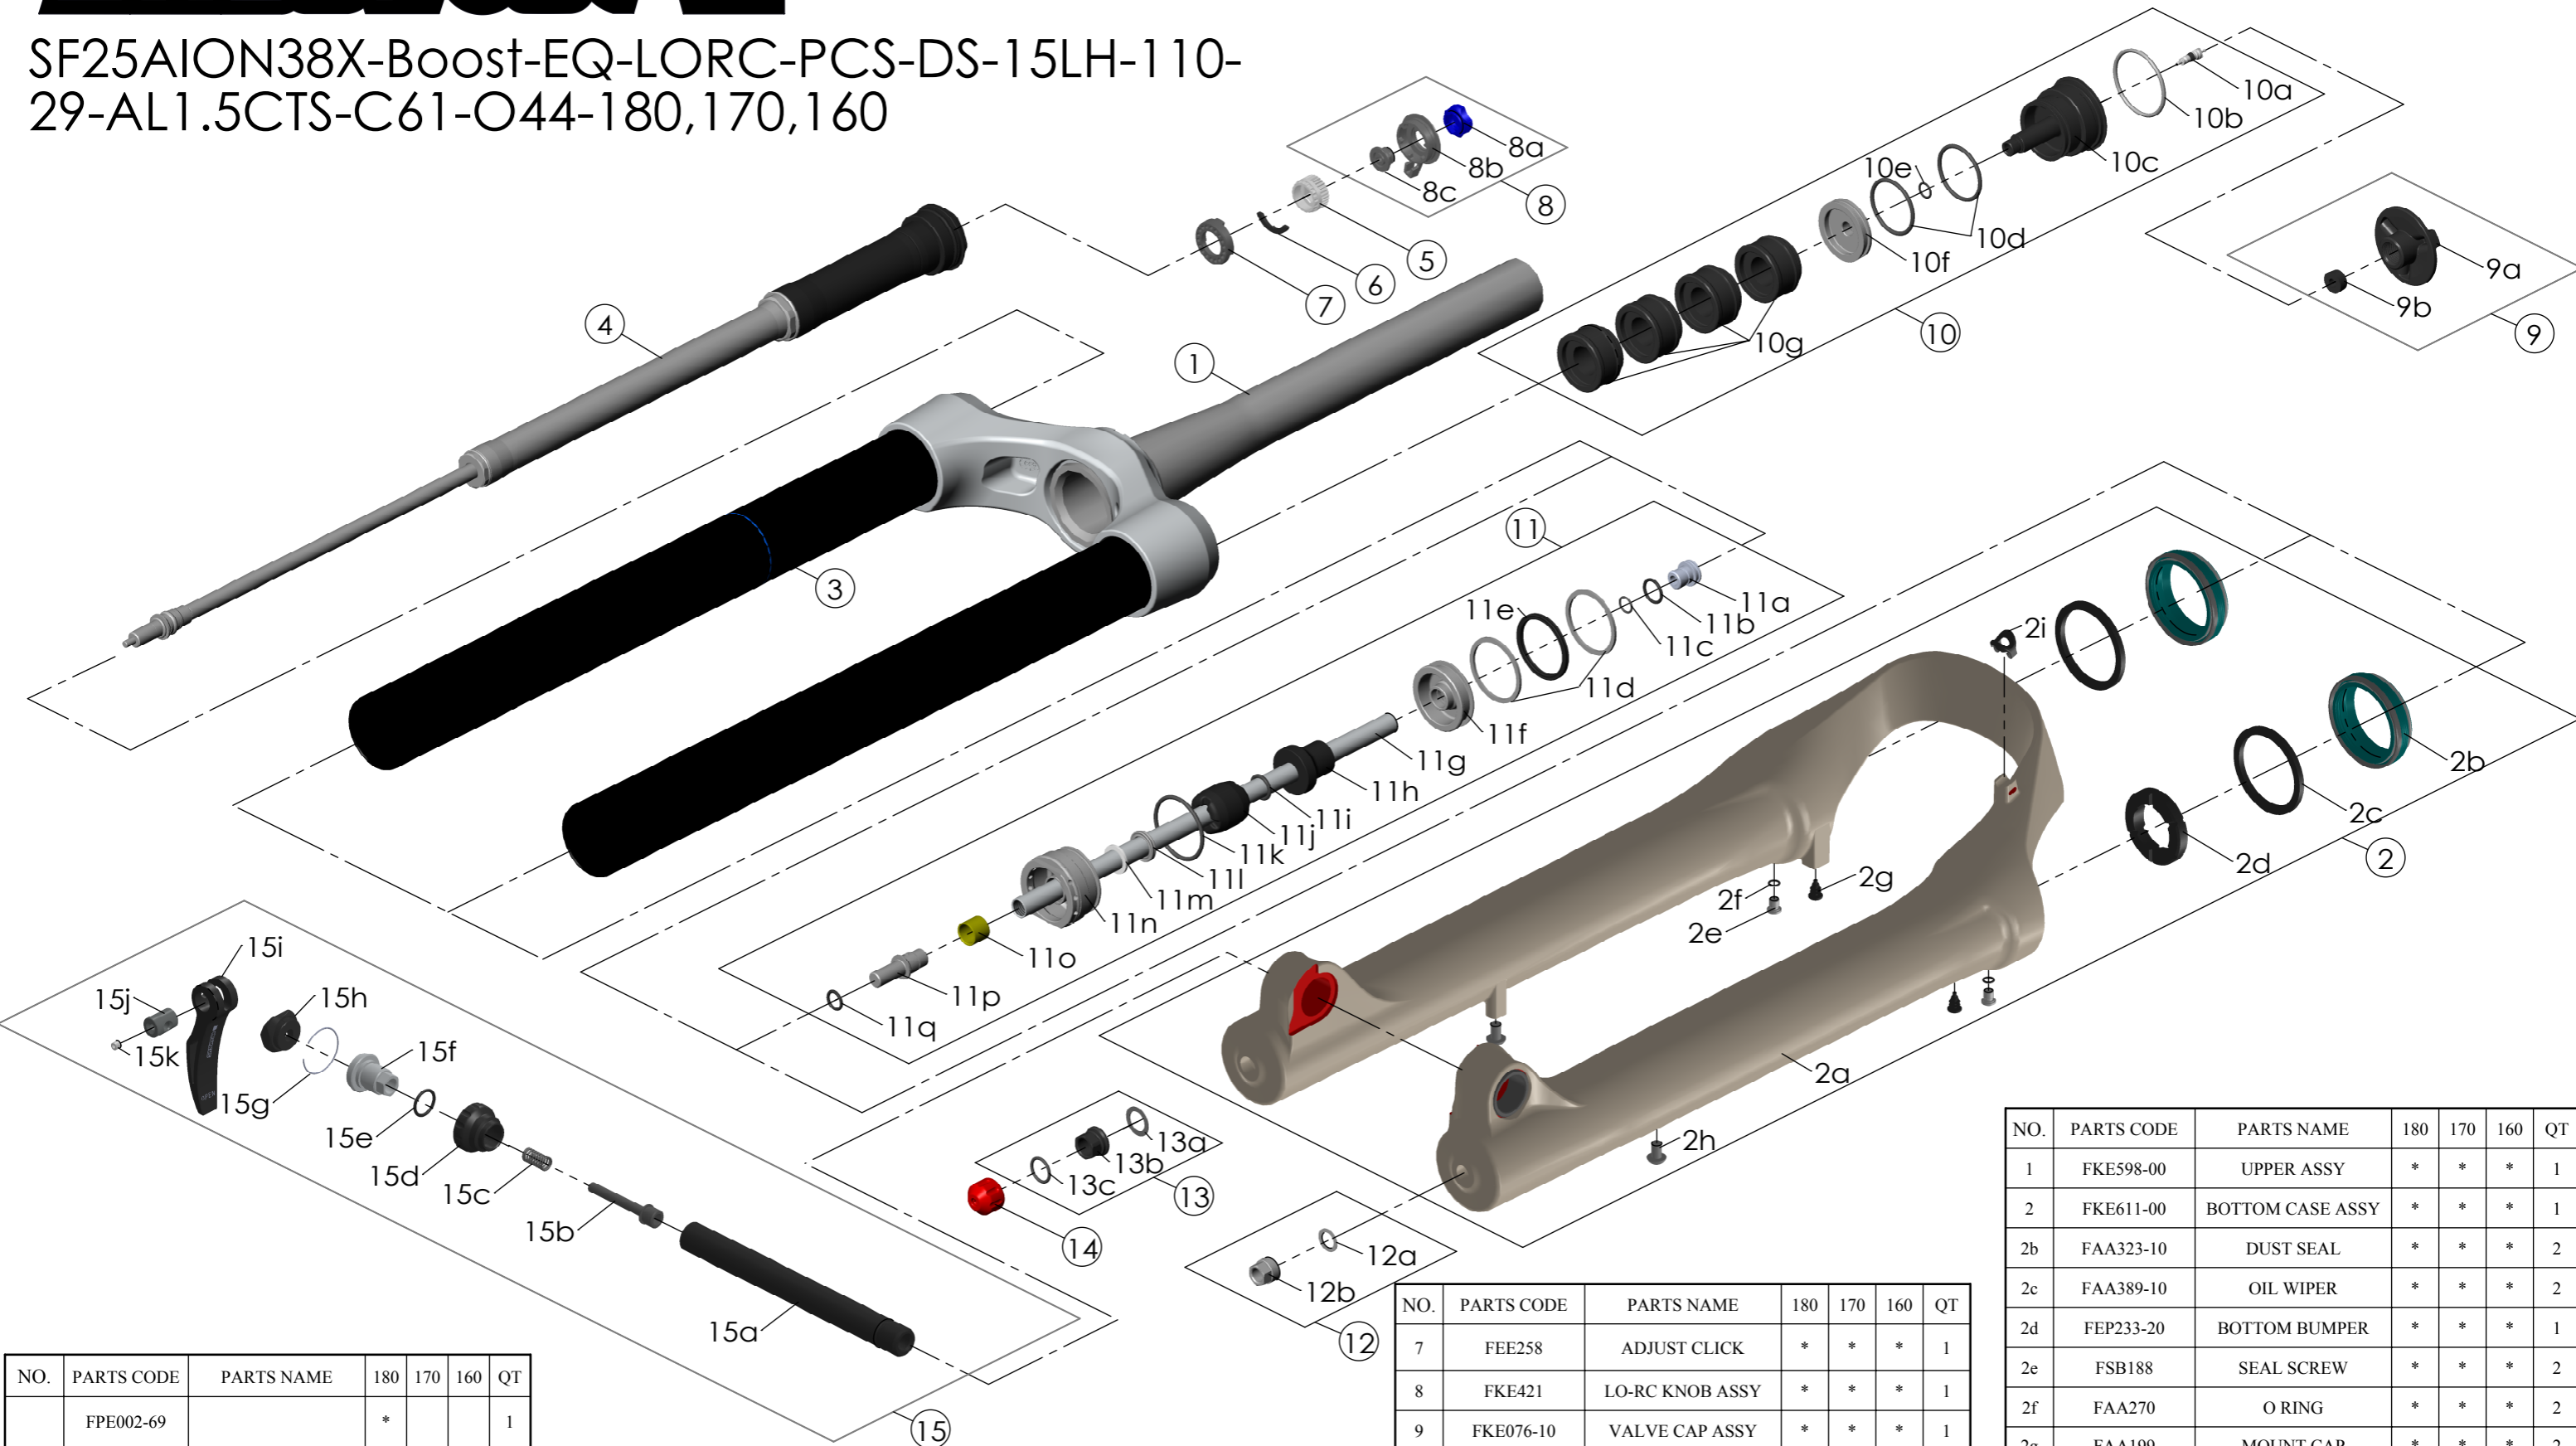

Date	2024.10.09	Version	0
Amended			

SF25AION38X-Boost-EQ-LORC-PCS-DS-15LH-110-29-AL1.5CTS-C61-O44-180,170,160

NO.	PARTS CODE	PARTS NAME	180	170	160	QT
11g	FPE002-69	SUPPORT TUBE	*			1
	FPE002-68			*		1
	FPE002-67				*	1
12	FKA063-03	FIXING NUT SET	*	*	*	1
13	FKE436-10	FIXING NUT SET	*	*	*	1
14	FEG201	REBOUND KNOB	*	*	*	1
15	FKA116-02	15LH-110 AXLE SET	*	*	*	1

NO.	PARTS CODE	PARTS NAME	180	170	160	QT
11g	FKE577-36	SUPPORT TUBE ASSY	*			1
	FKE577-06			*		1
	FKE577-16				*	1

NO.	PARTS CODE	PARTS NAME	180	170	160	QT
7	FEE258	ADJUST CLICK	*	*	*	1
8	FKE421	LO-RC KNOB ASSY	*	*	*	1
9	FKE076-10	VALVE CAP ASSY	*	*	*	1
10	FKE525-04	VOLUME ADJUSTER ASSY	*			1
				*		1
10g	FEG270-30	VOLUME REDUCER	*			2
				*		3
					*	4

NO.	PARTS CODE	PARTS NAME	180	170	160	QT
1	FKE598-00	UPPER ASSY	*	*	*	1
2	FKE611-00	BOTTOM CASE ASSY	*	*	*	1
2b	FAA323-10	DUST SEAL	*	*	*	2
2c	FAA389-10	OIL WIPER	*	*	*	2
2d	FEP233-20	BOTTOM BUMPER	*	*	*	1
2e	FSB188	SEAL SCREW	*	*	*	2
2f	FAA270	O RING	*	*	*	2
2g	FAA199	MOUNT CAP	*	*	*	2
2h	FSB203	FIXING BOLT	*	*	*	2
2i	FEG034	CABLE CLIP	*	*	*	1
3	FAA397-20	O RING	*	*	*	1
4	FUN131-79	LORC-PCS UNIT	*	*	*	1
5	FEE256-30	ADJUST CORE	*	*	*	1
6	FEE257	CLICK HOLDER	*	*	*	1