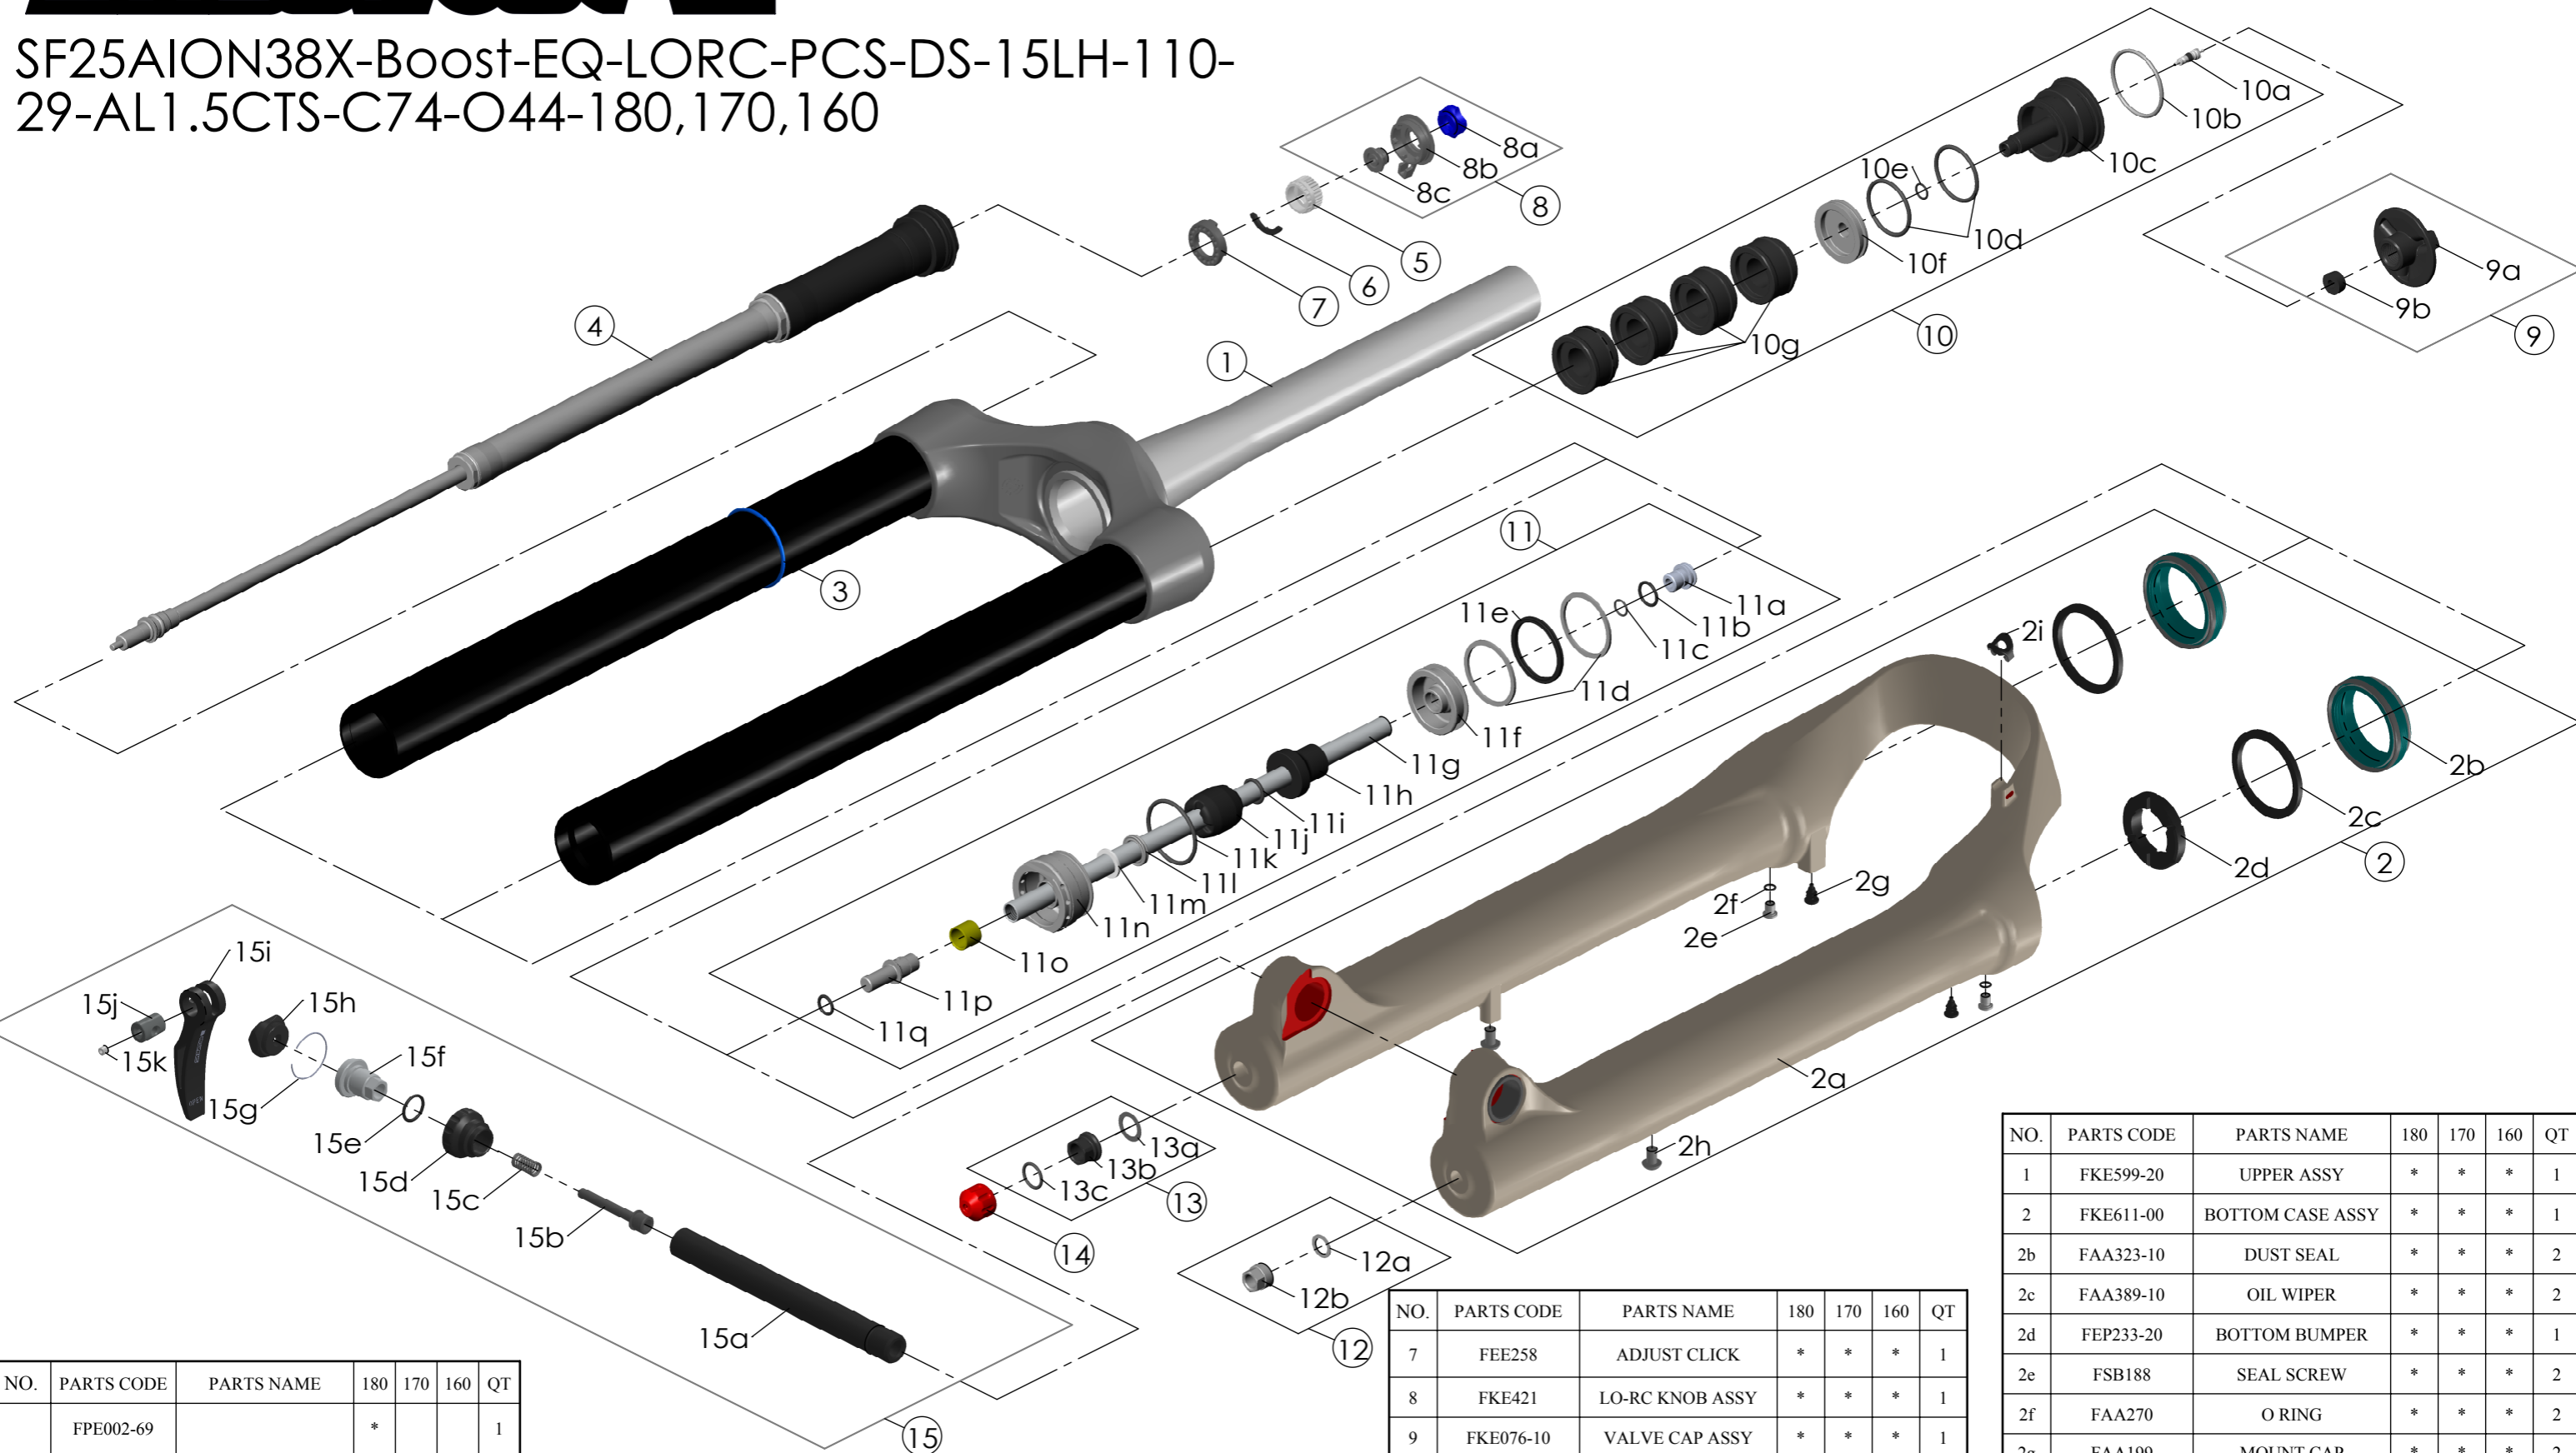

Date	2024.10.09	Version	0
Amended			

SF25AION38X-Boost-EQ-LORC-PCS-DS-15LH-110-29-AL1.5CTS-C74-O44-180,170,160

NO.	PARTS CODE	PARTS NAME	180	170	160	QT
11g	FPE002-69	SUPPORT TUBE	*			1
	FPE002-68			*		1
	FPE002-67				*	1
12	FKA063-03	FIXING NUT SET	*	*	*	1
13	FKE436-10	FIXING NUT SET	*	*	*	1
14	FEG201	REBOUND KNOB	*	*	*	1
15	FKA116-02	15LH-110 AXLE SET	*	*	*	1

NO.	PARTS CODE	PARTS NAME	180	170	160	QT
11	FKE577-36	SUPPORT TUBE ASSY	*			1
	FKE577-06			*		1
	FKE577-16				*	1

NO.	PARTS CODE	PARTS NAME	180	170	160	QT
7	FEE258	ADJUST CLICK	*	*	*	1
8	FKE421	LO-RC KNOB ASSY	*	*	*	1
9	FKE076-10	VALVE CAP ASSY	*	*	*	1
10	FKE525-04	VOLUME ADJUSTER ASSY	*			1
				*		1
10g	FEG270-30	VOLUME REDUCER	*			2
				*		3
					*	4

NO.	PARTS CODE	PARTS NAME	180	170	160	QT
1	FKE599-20	UPPER ASSY	*	*	*	1
2	FKE611-00	BOTTOM CASE ASSY	*	*	*	1
2b	FAA323-10	DUST SEAL	*	*	*	2
2c	FAA389-10	OIL WIPER	*	*	*	2
2d	FEP233-20	BOTTOM BUMPER	*	*	*	1
2e	FSB188	SEAL SCREW	*	*	*	2
2f	FAA270	O RING	*	*	*	2
2g	FAA199	MOUNT CAP	*	*	*	2
2h	FSB203	FIXING BOLT	*	*	*	2
2i	FEG034	CABLE CLIP	*	*	*	1
3	FAA397-20	O RING	*	*	*	1
4	FUN131-79	LORC-PCS UNIT	*	*	*	1
5	FEE256-30	ADJUST CORE	*	*	*	1
6	FEE257	CLICK HOLDER	*	*	*	1