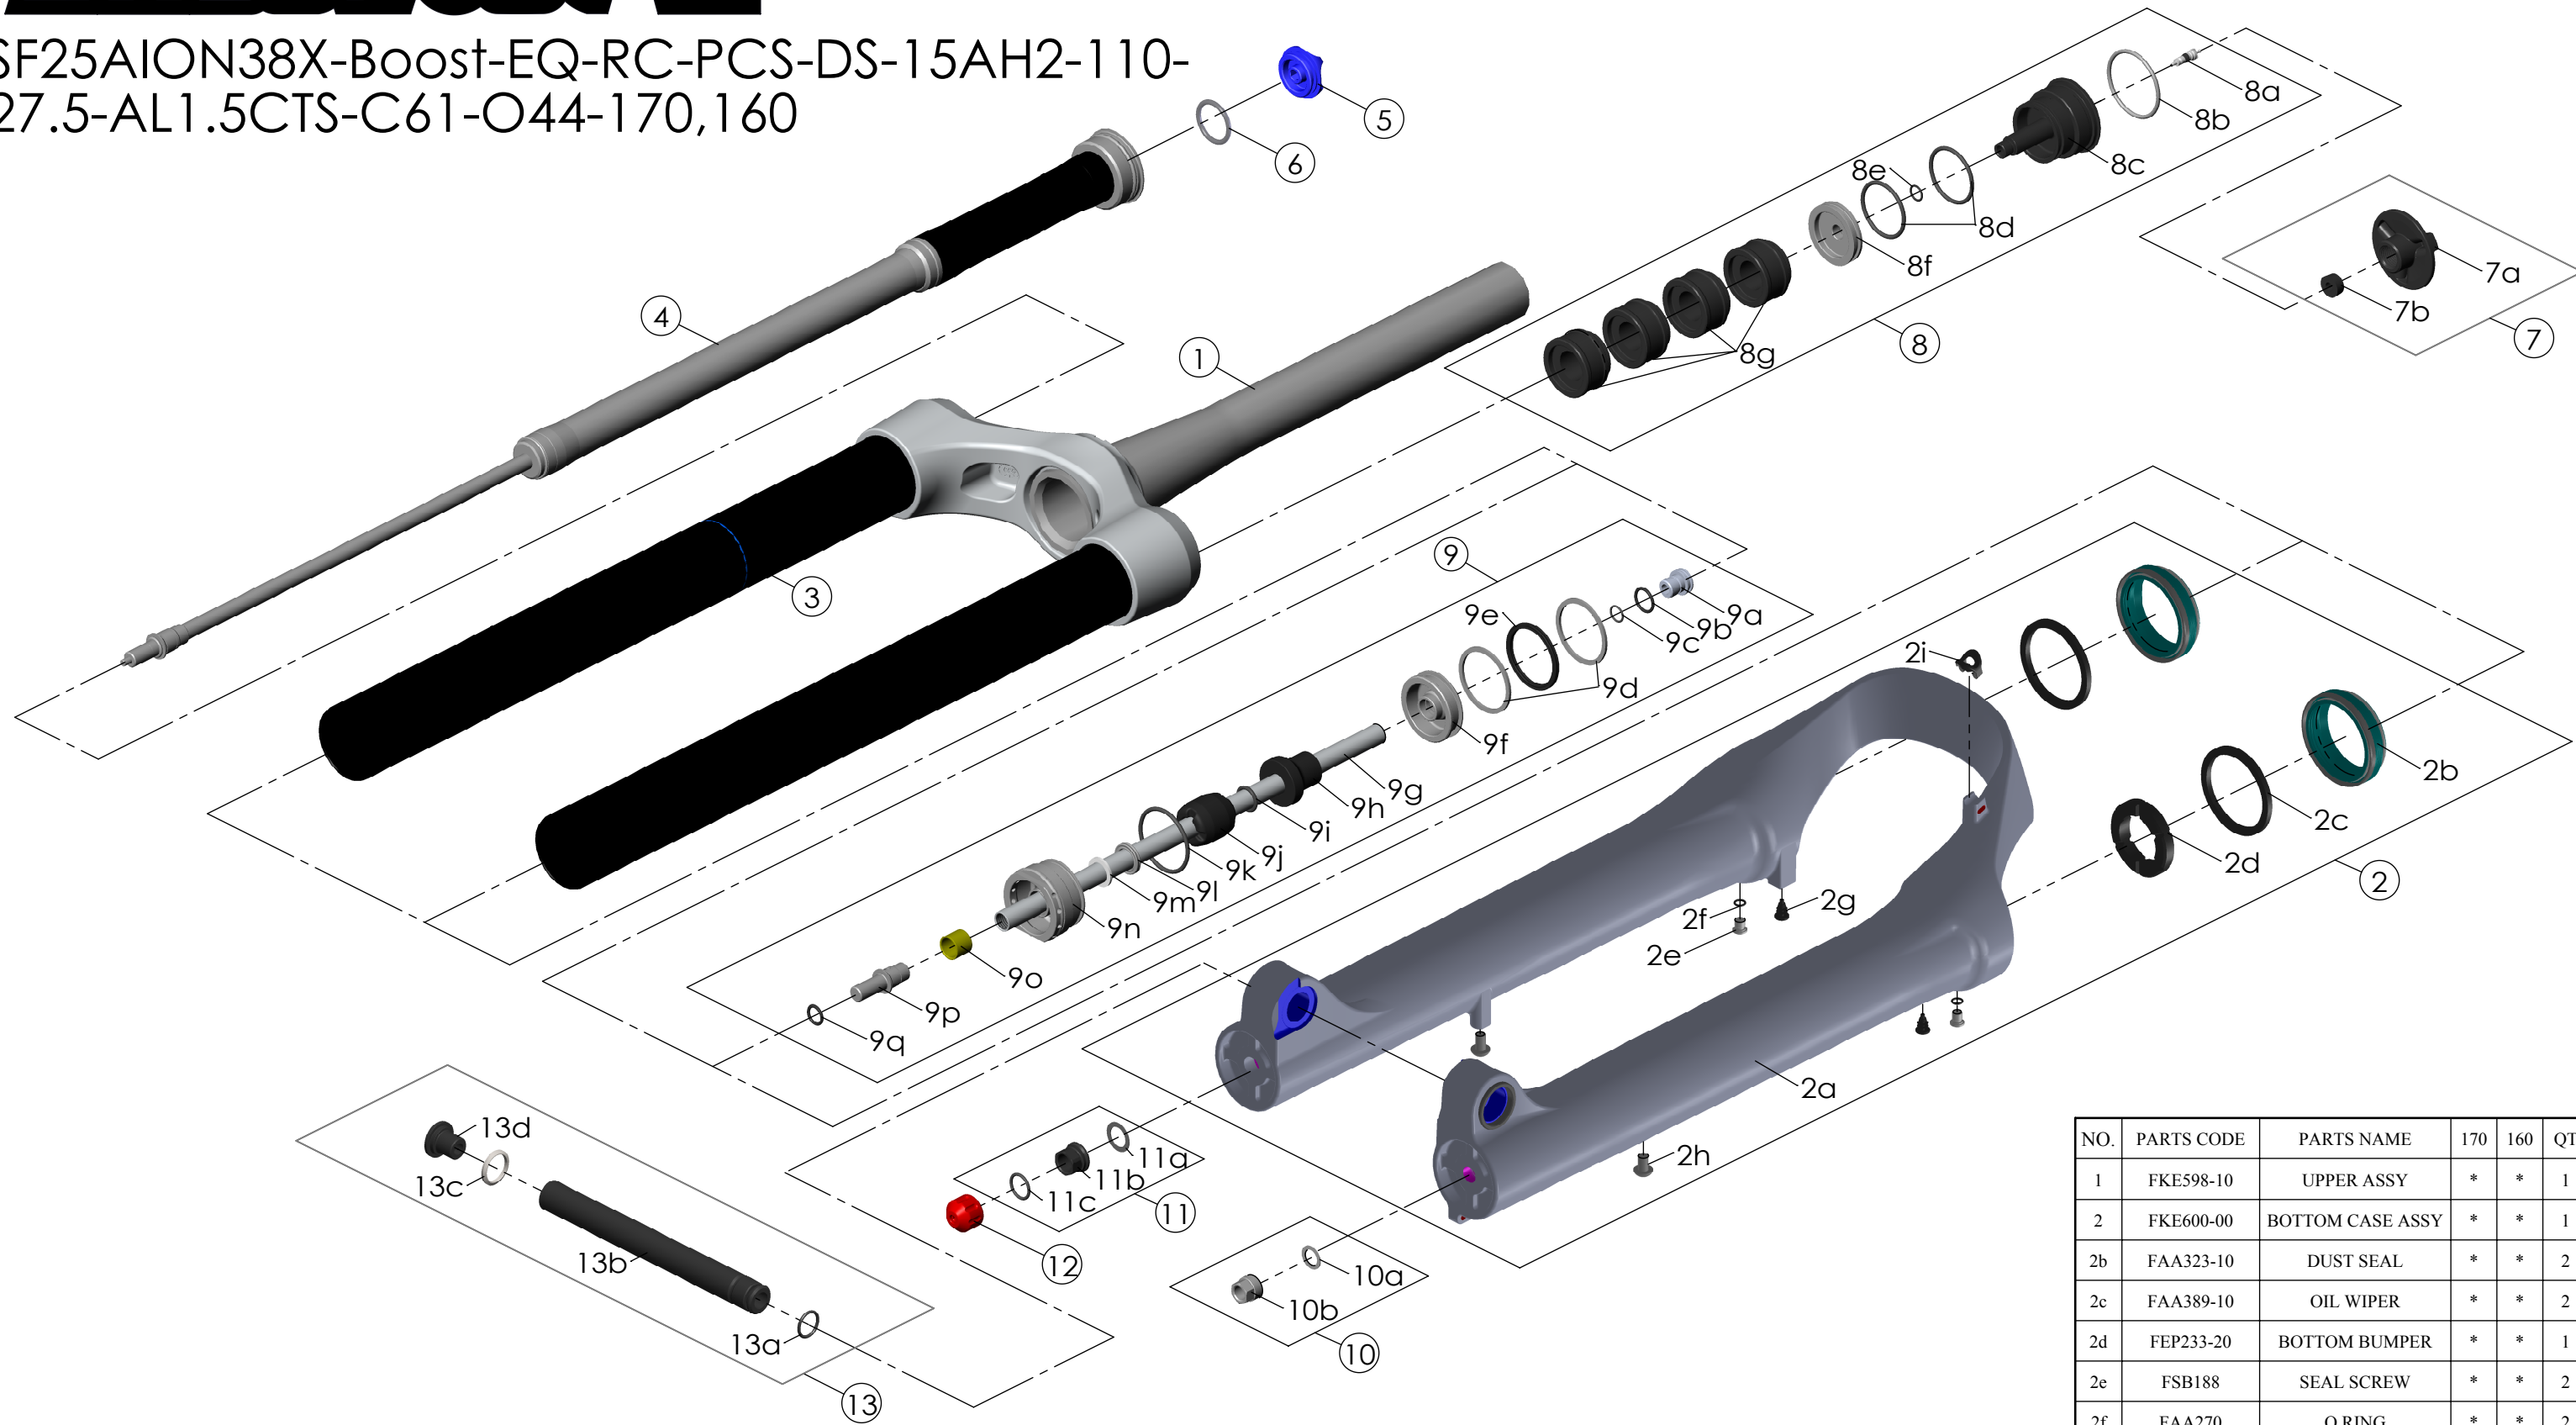

SF25AION38X-Boost-EQ-RC-PCS-DS-15AH2-110-27.5-AL1.5CTS-C61-O44-170,160

NO.	PARTS CODE	PARTS NAME	170	160	QT
9g	FPE002-68	SUPPORT TUBE	*		1
	FPE002-67			*	1
10	FKA063-03	FIXING NUT SET	*	*	1
11	FKE436-10	FIXING NUT SET	*	*	1
12	FEG201	REBOUND KNOB	*	*	1
13	FKA117-00	15AH2-110 AXLE SET	*	*	1

NO.	PARTS CODE	PARTS NAME	170	160	QT
9	FKE577-06	SUPPORT TUBE ASSY	*		1
	FKE577-16			*	1

NO.	PARTS CODE	PARTS NAME	170	160	QT
7	FKE076-10	VALVE CAP ASSY	*	*	1
8	FKE525-14	VOLUME ADJUSTER ASSY	*		1
	FKE525-24			*	1
8g	FEG270-30	VOLUME REDUCER	*		3
				*	4

NO.	PARTS CODE	PARTS NAME	170	160	QT
1	FKE598-10	UPPER ASSY	*	*	1
2	FKE600-00	BOTTOM CASE ASSY	*	*	1
2b	FAA323-10	DUST SEAL	*	*	2
2c	FAA389-10	OIL WIPER	*	*	2
2d	FEP233-20	BOTTOM BUMPER	*	*	1
2e	FSB188	SEAL SCREW	*	*	2
2f	FAA270	O RING	*	*	2
2g	FAA199	MOUNT CAP	*	*	2
2h	FSB203	FIXING BOLT	*	*	2
2i	FEG034	CABLE CLIP	*	*	1
3	FAA397-20	O RING	*	*	1
4	FUN160-98	RC-PCS UNIT	*	*	1
5	FEE862	ADJUST KNOB	*	*	1
6	FAA136	O RING	*	*	1