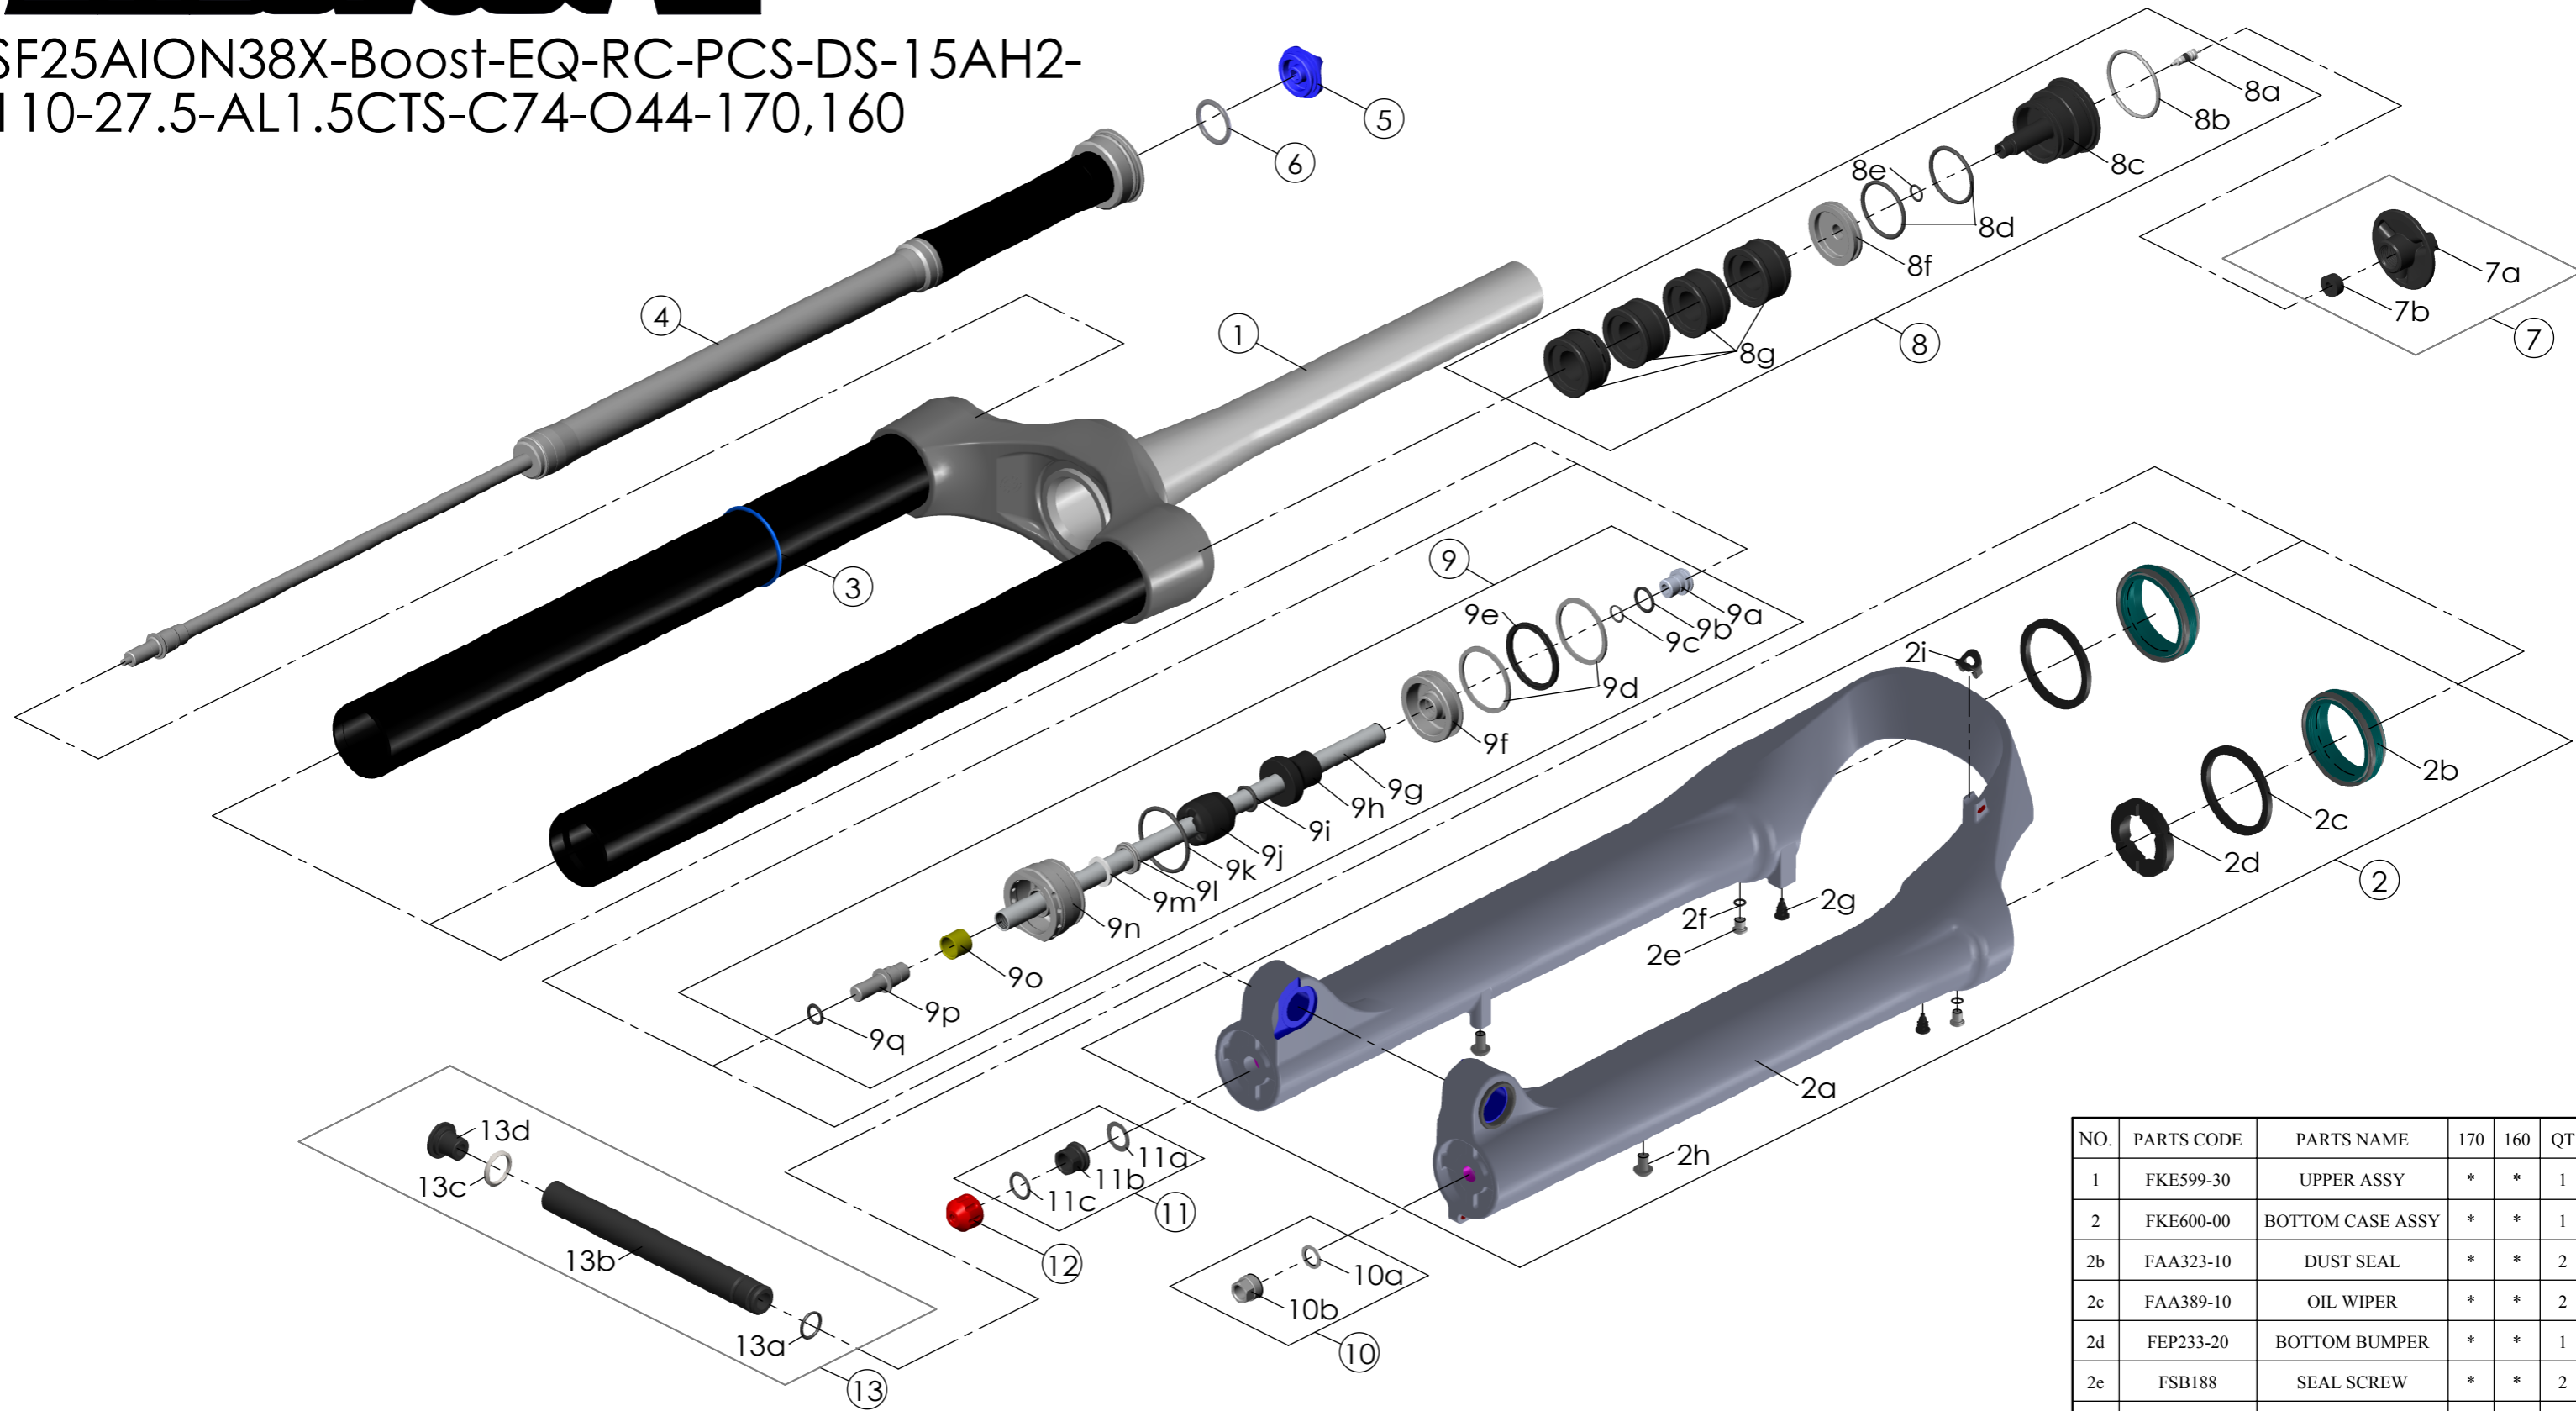

Date	2024.10.09	Version	0
Amended			

SF25AION38X-Boost-EQ-RC-PCS-DS-15AH2-110-27.5-AL1.5CTS-C74-O44-170,160

NO.	PARTS CODE	PARTS NAME	170	160	QT
1	FKE599-30	UPPER ASSY	*	*	1
2	FKE600-00	BOTTOM CASE ASSY	*	*	1
2b	FAA323-10	DUST SEAL	*	*	2
2c	FAA389-10	OIL WIPER	*	*	2
2d	FEP233-20	BOTTOM BUMPER	*	*	1
2e	FSB188	SEAL SCREW	*	*	2
2f	FAA270	O RING	*	*	2
2g	FAA199	MOUNT CAP	*	*	2
2h	FSB203	FIXING BOLT	*	*	2
2i	FEG034	CABLE CLIP	*	*	1
3	FAA397-20	O RING	*	*	1
4	FUN160-98	RC-PCS UNIT	*	*	1
5	FEE862	ADJUST KNOB	*	*	1
6	FAA136	O RING	*	*	1

NO.	PARTS CODE	PARTS NAME	170	160	QT
7	FKE076-10	VALVE CAP ASSY	*	*	1
8	FKE525-14	VOLUME ADJUSTER ASSY	*		1
	FKE525-24			*	1
8g	FEG270-30	VOLUME REDUCER	*		3
				*	4

NO.	PARTS CODE	PARTS NAME	170	160	QT
9	FKE577-06	SUPPORT TUBE ASSY	*		1
	FKE577-16			*	1

NO.	PARTS CODE	PARTS NAME	170	160	QT
9g	FPE002-68	SUPPORT TUBE	*		1
	FPE002-67			*	1
10	FKA063-03	FIXING NUT SET	*	*	1
11	FKE436-10	FIXING NUT SET	*	*	1
12	FEG201	REBOUND KNOB	*	*	1
13	FKA117-00	15AH2-110 AXLE SET	*	*	1