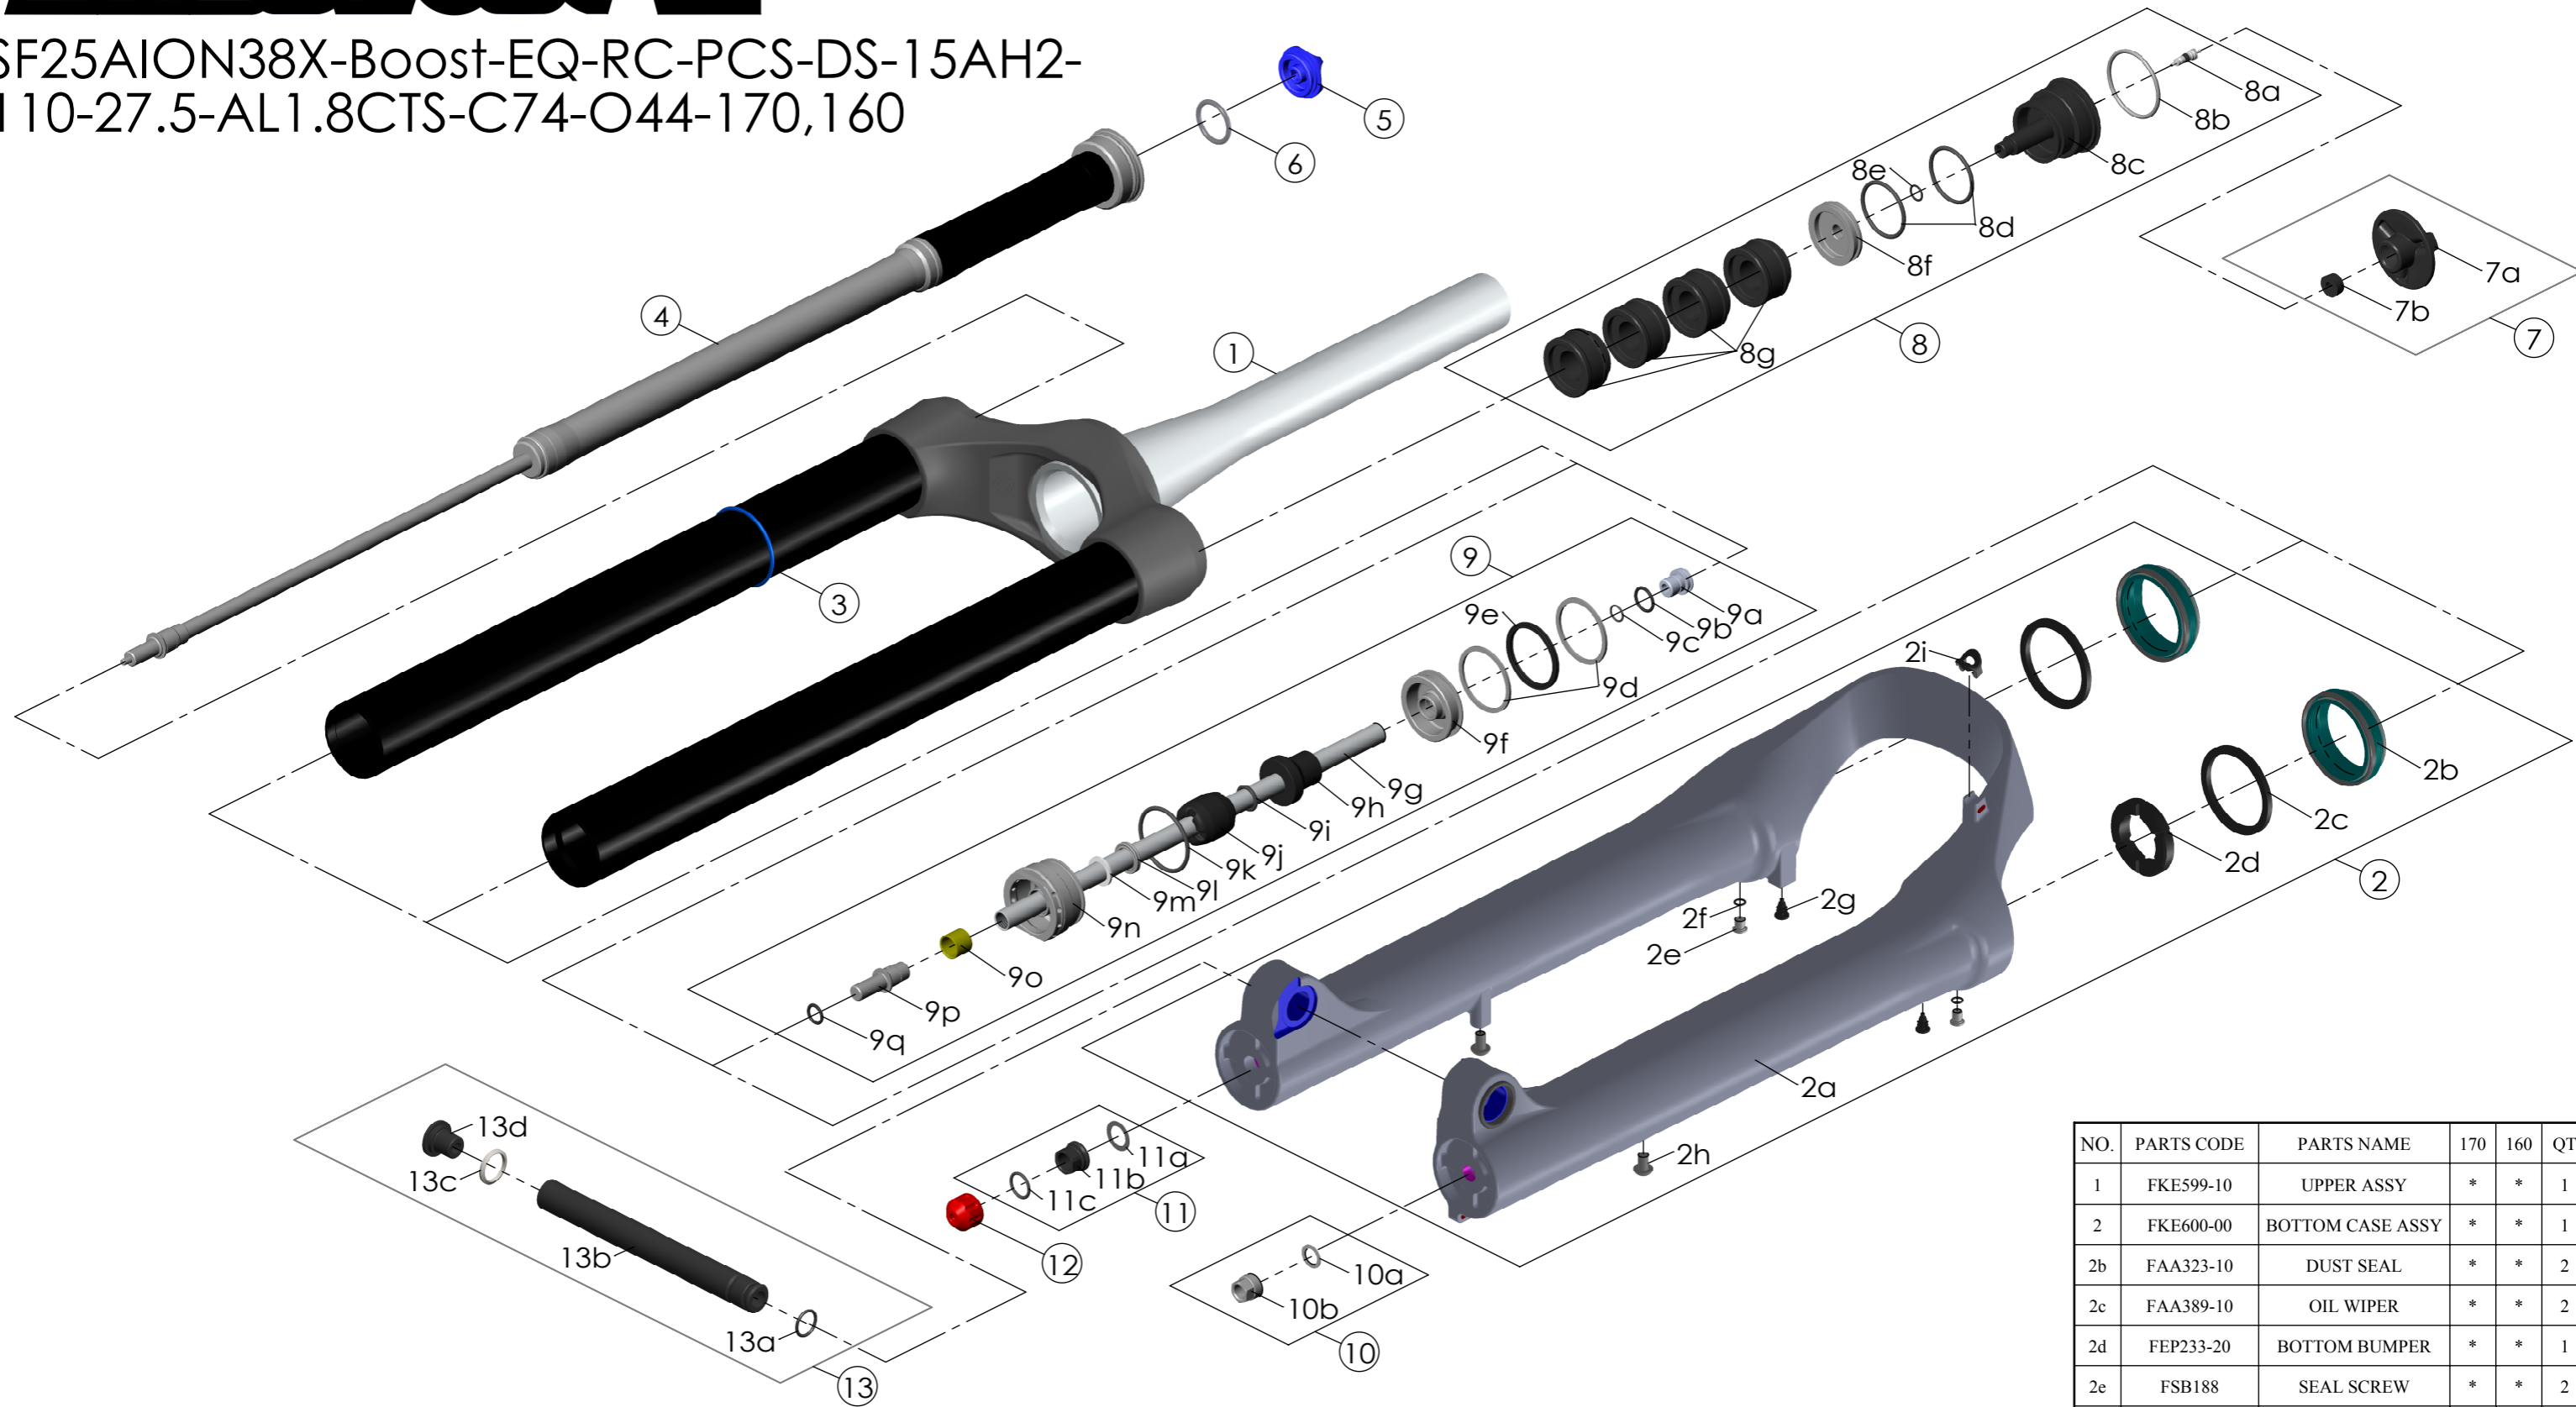

Date	2024.10.09	Version	0
Amended			

SF25AION38X-Boost-EQ-RC-PCS-DS-15AH2-110-27.5-AL1.8CTS-C74-O44-170,160

NO.	PARTS CODE	PARTS NAME	170	160	QT
1	FKE599-10	UPPER ASSY	*	*	1
2	FKE600-00	BOTTOM CASE ASSY	*	*	1
2b	FAA323-10	DUST SEAL	*	*	2
2c	FAA389-10	OIL WIPER	*	*	2
2d	FEP233-20	BOTTOM BUMPER	*	*	1
2e	FSB188	SEAL SCREW	*	*	2
2f	FAA270	O RING	*	*	2
2g	FAA199	MOUNT CAP	*	*	2
2h	FSB203	FIXING BOLT	*	*	2
2i	FEG034	CABLE CLIP	*	*	1
3	FAA397-20	O RING	*	*	1
4	FUN160-98	RC-PCS UNIT	*	*	1
5	FEE862	ADJUST KNOB	*	*	1
6	FAA136	O RING	*	*	1

NO.	PARTS CODE	PARTS NAME	170	160	QT
7	FKE076-10	VALVE CAP ASSY	*	*	1
8	FKE525-14	VOLUME ADJUSTER ASSY	*		1
	FKE525-24			*	1
8g	FEG270-30	VOLUME REDUCER	*		3
				*	4

NO.	PARTS CODE	PARTS NAME	170	160	QT
9	FKE577-06	SUPPORT TUBE ASSY	*		1
	FKE577-16			*	1

NO.	PARTS CODE	PARTS NAME	170	160	QT
9g	FPE002-68	SUPPORT TUBE	*		1
	FPE002-67			*	1
10	FKA063-03	FIXING NUT SET	*	*	1
11	FKE436-10	FIXING NUT SET	*	*	1
12	FEG201	REBOUND KNOB	*	*	1
13	FKA117-00	15AH2-110 AXLE SET	*	*	1