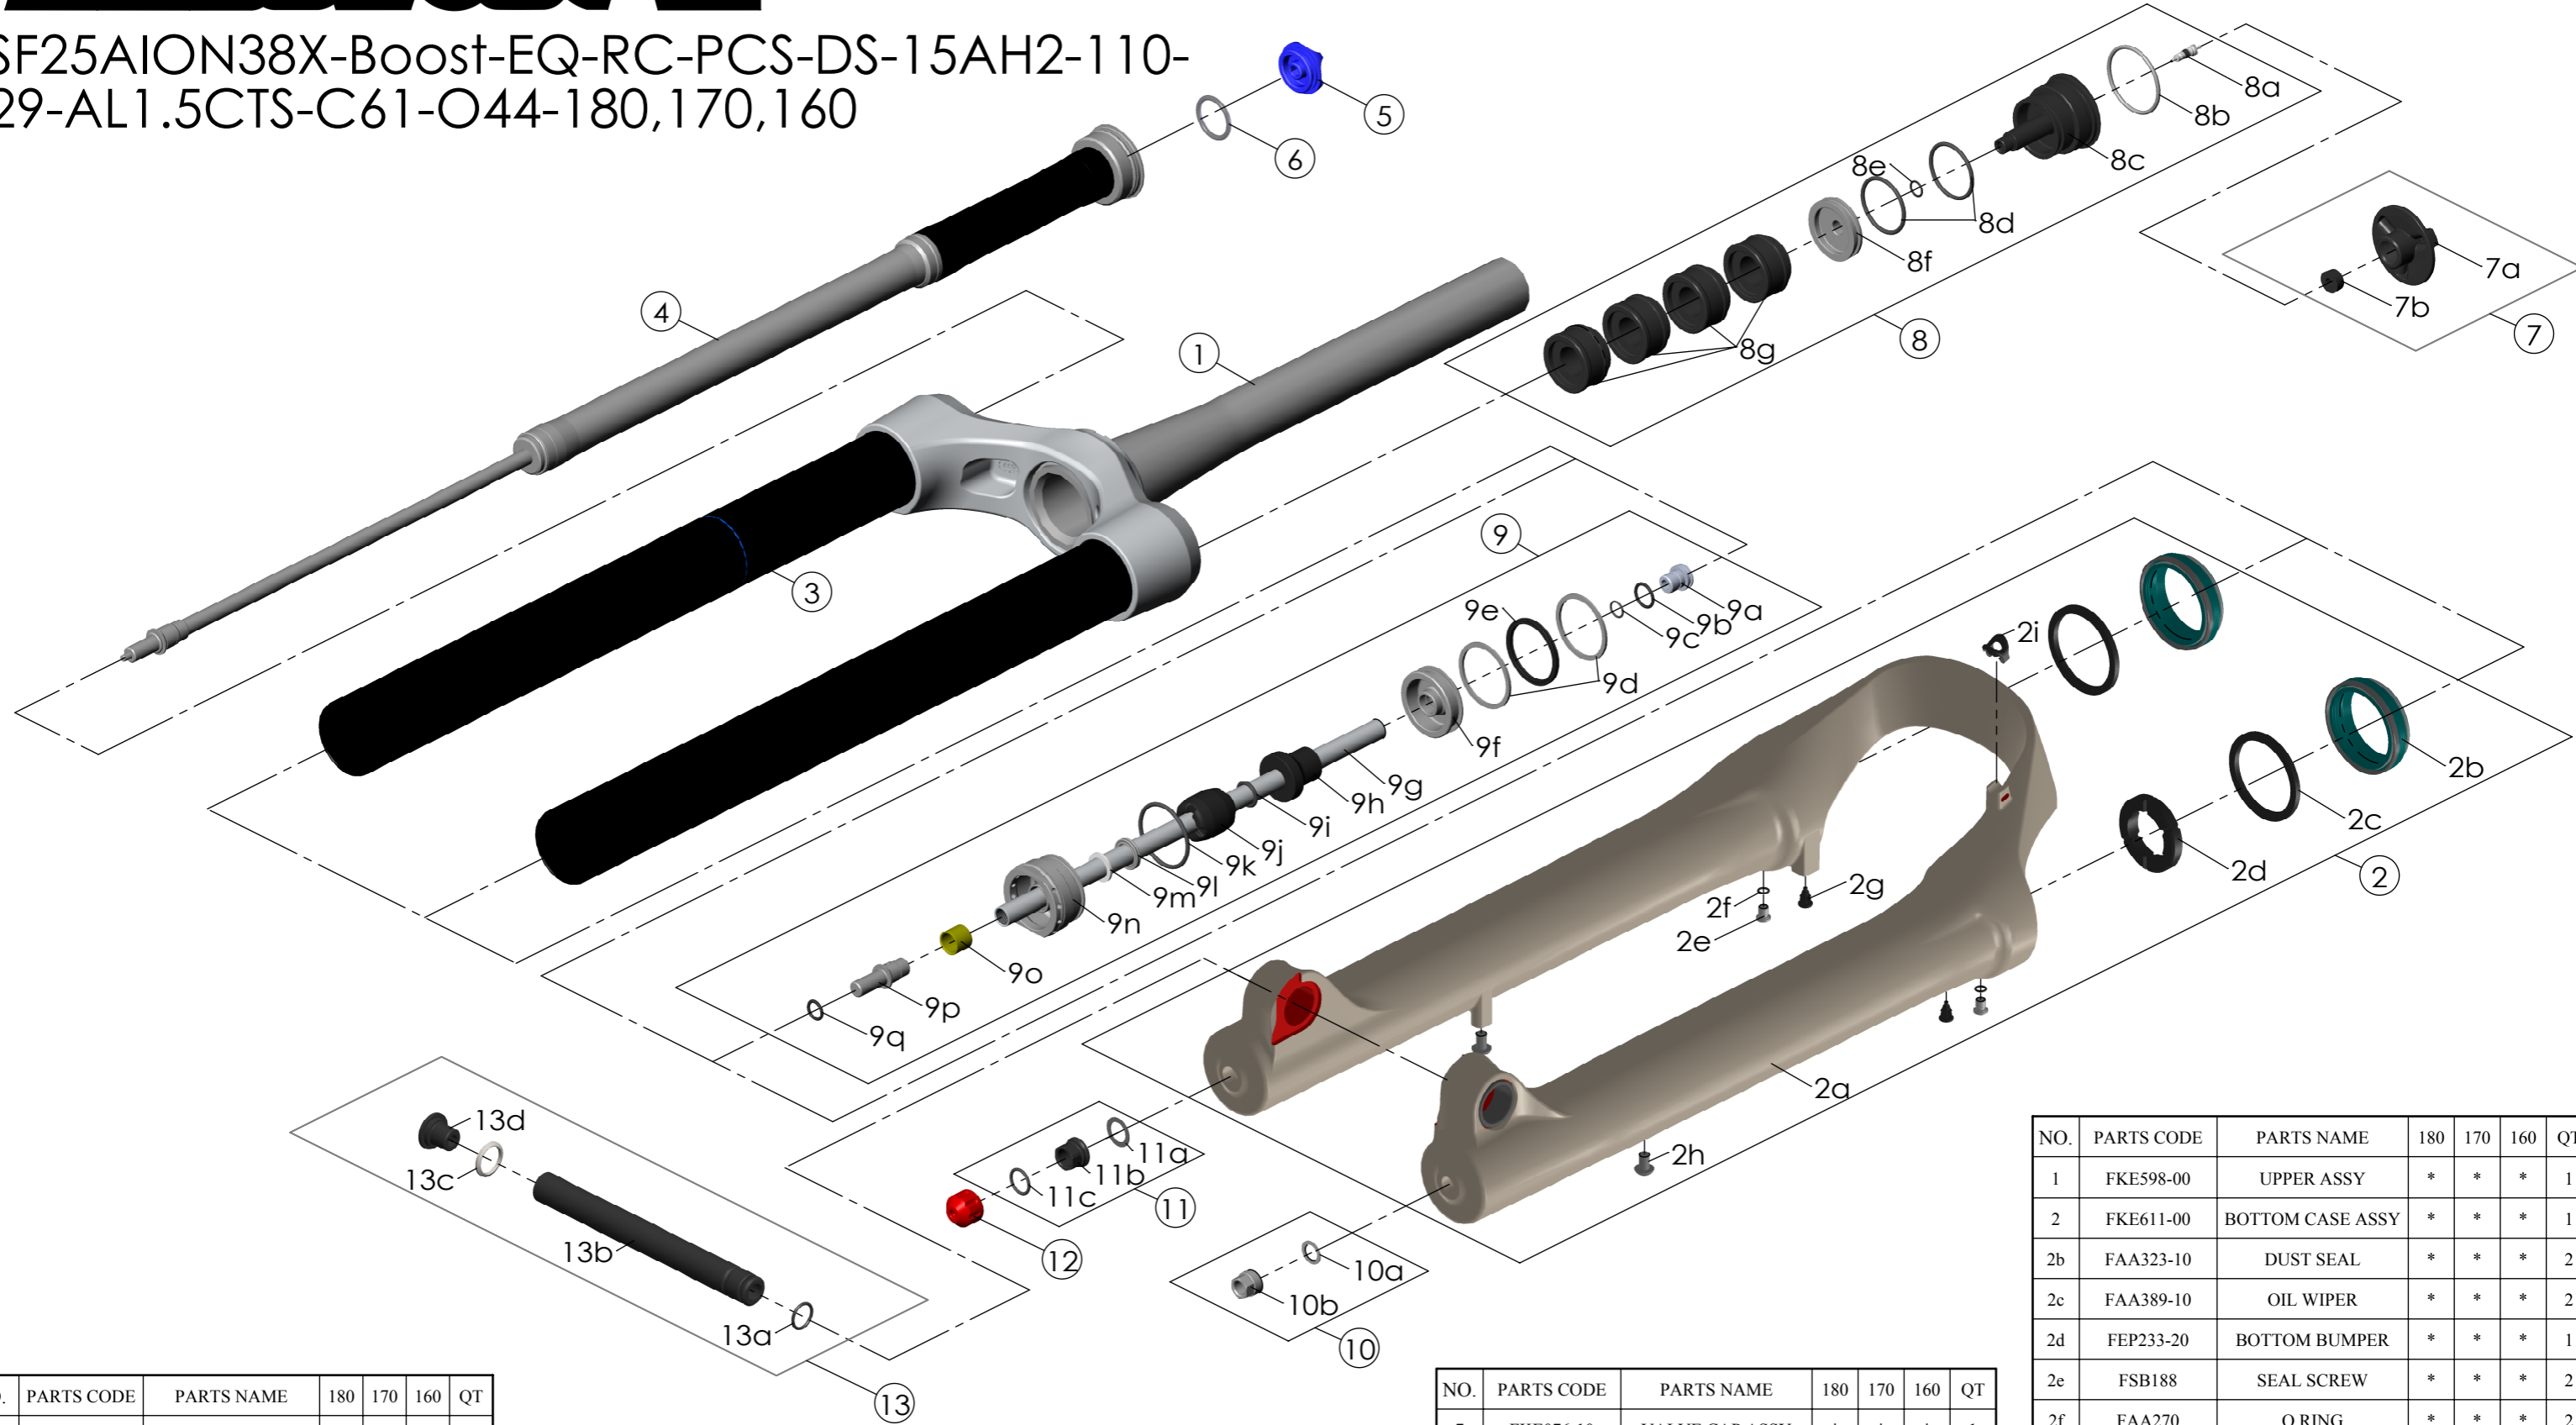

Date	2024.10.09	Version	0
Amended			

SF25AION38X-Boost-EQ-RC-PCS-DS-15AH2-110-29-AL1.5CTS-C61-O44-180,170,160

NO.	PARTS CODE	PARTS NAME	180	170	160	QT
9g	FPE002-69	SUPPORT TUBE	*			1
	FPE002-68			*		1
	FPE002-67				*	1
10	FKA063-03	FIXING NUT SET	*	*	*	1
11	FKE436-10	FIXING NUT SET	*	*	*	1
12	FEG201	REBOUND KNOB	*	*	*	1
13	FKA117-00	15AH2-110 AXLE SET	*	*	*	1

NO.	PARTS CODE	PARTS NAME	180	170	160	QT
9	FKE577-36	SUPPORT TUBE ASSY	*			1
	FKE577-06			*		1
	FKE577-16				*	1

NO.	PARTS CODE	PARTS NAME	180	170	160	QT
7	FKE076-10	VALVE CAP ASSY	*	*	*	1
8	FKE525-04	VOLUME ADJUSTER ASSY	*			1
	FKE525-14			*		1
	FKE525-24				*	1
8g	FEG270-30	VOLUME REDUCER	*			2
				*		3
					*	4

NO.	PARTS CODE	PARTS NAME	180	170	160	QT
1	FKE598-00	UPPER ASSY	*	*	*	1
2	FKE611-00	BOTTOM CASE ASSY	*	*	*	1
2b	FAA323-10	DUST SEAL	*	*	*	2
2c	FAA389-10	OIL WIPER	*	*	*	2
2d	FEP233-20	BOTTOM BUMPER	*	*	*	1
2e	FSB188	SEAL SCREW	*	*	*	2
2f	FAA270	O RING	*	*	*	2
2g	FAA199	MOUNT CAP	*	*	*	2
2h	FSB203	FIXING BOLT	*	*	*	2
2i	FEG034	CABLE CLIP	*	*	*	1
3	FAA397-20	O RING	*	*	*	1
4	FUN160-95	RC-PCS UNIT	*	*	*	1
5	FEE862	ADJUST KNOB	*	*	*	1
6	FAA136	O RING	*	*	*	1