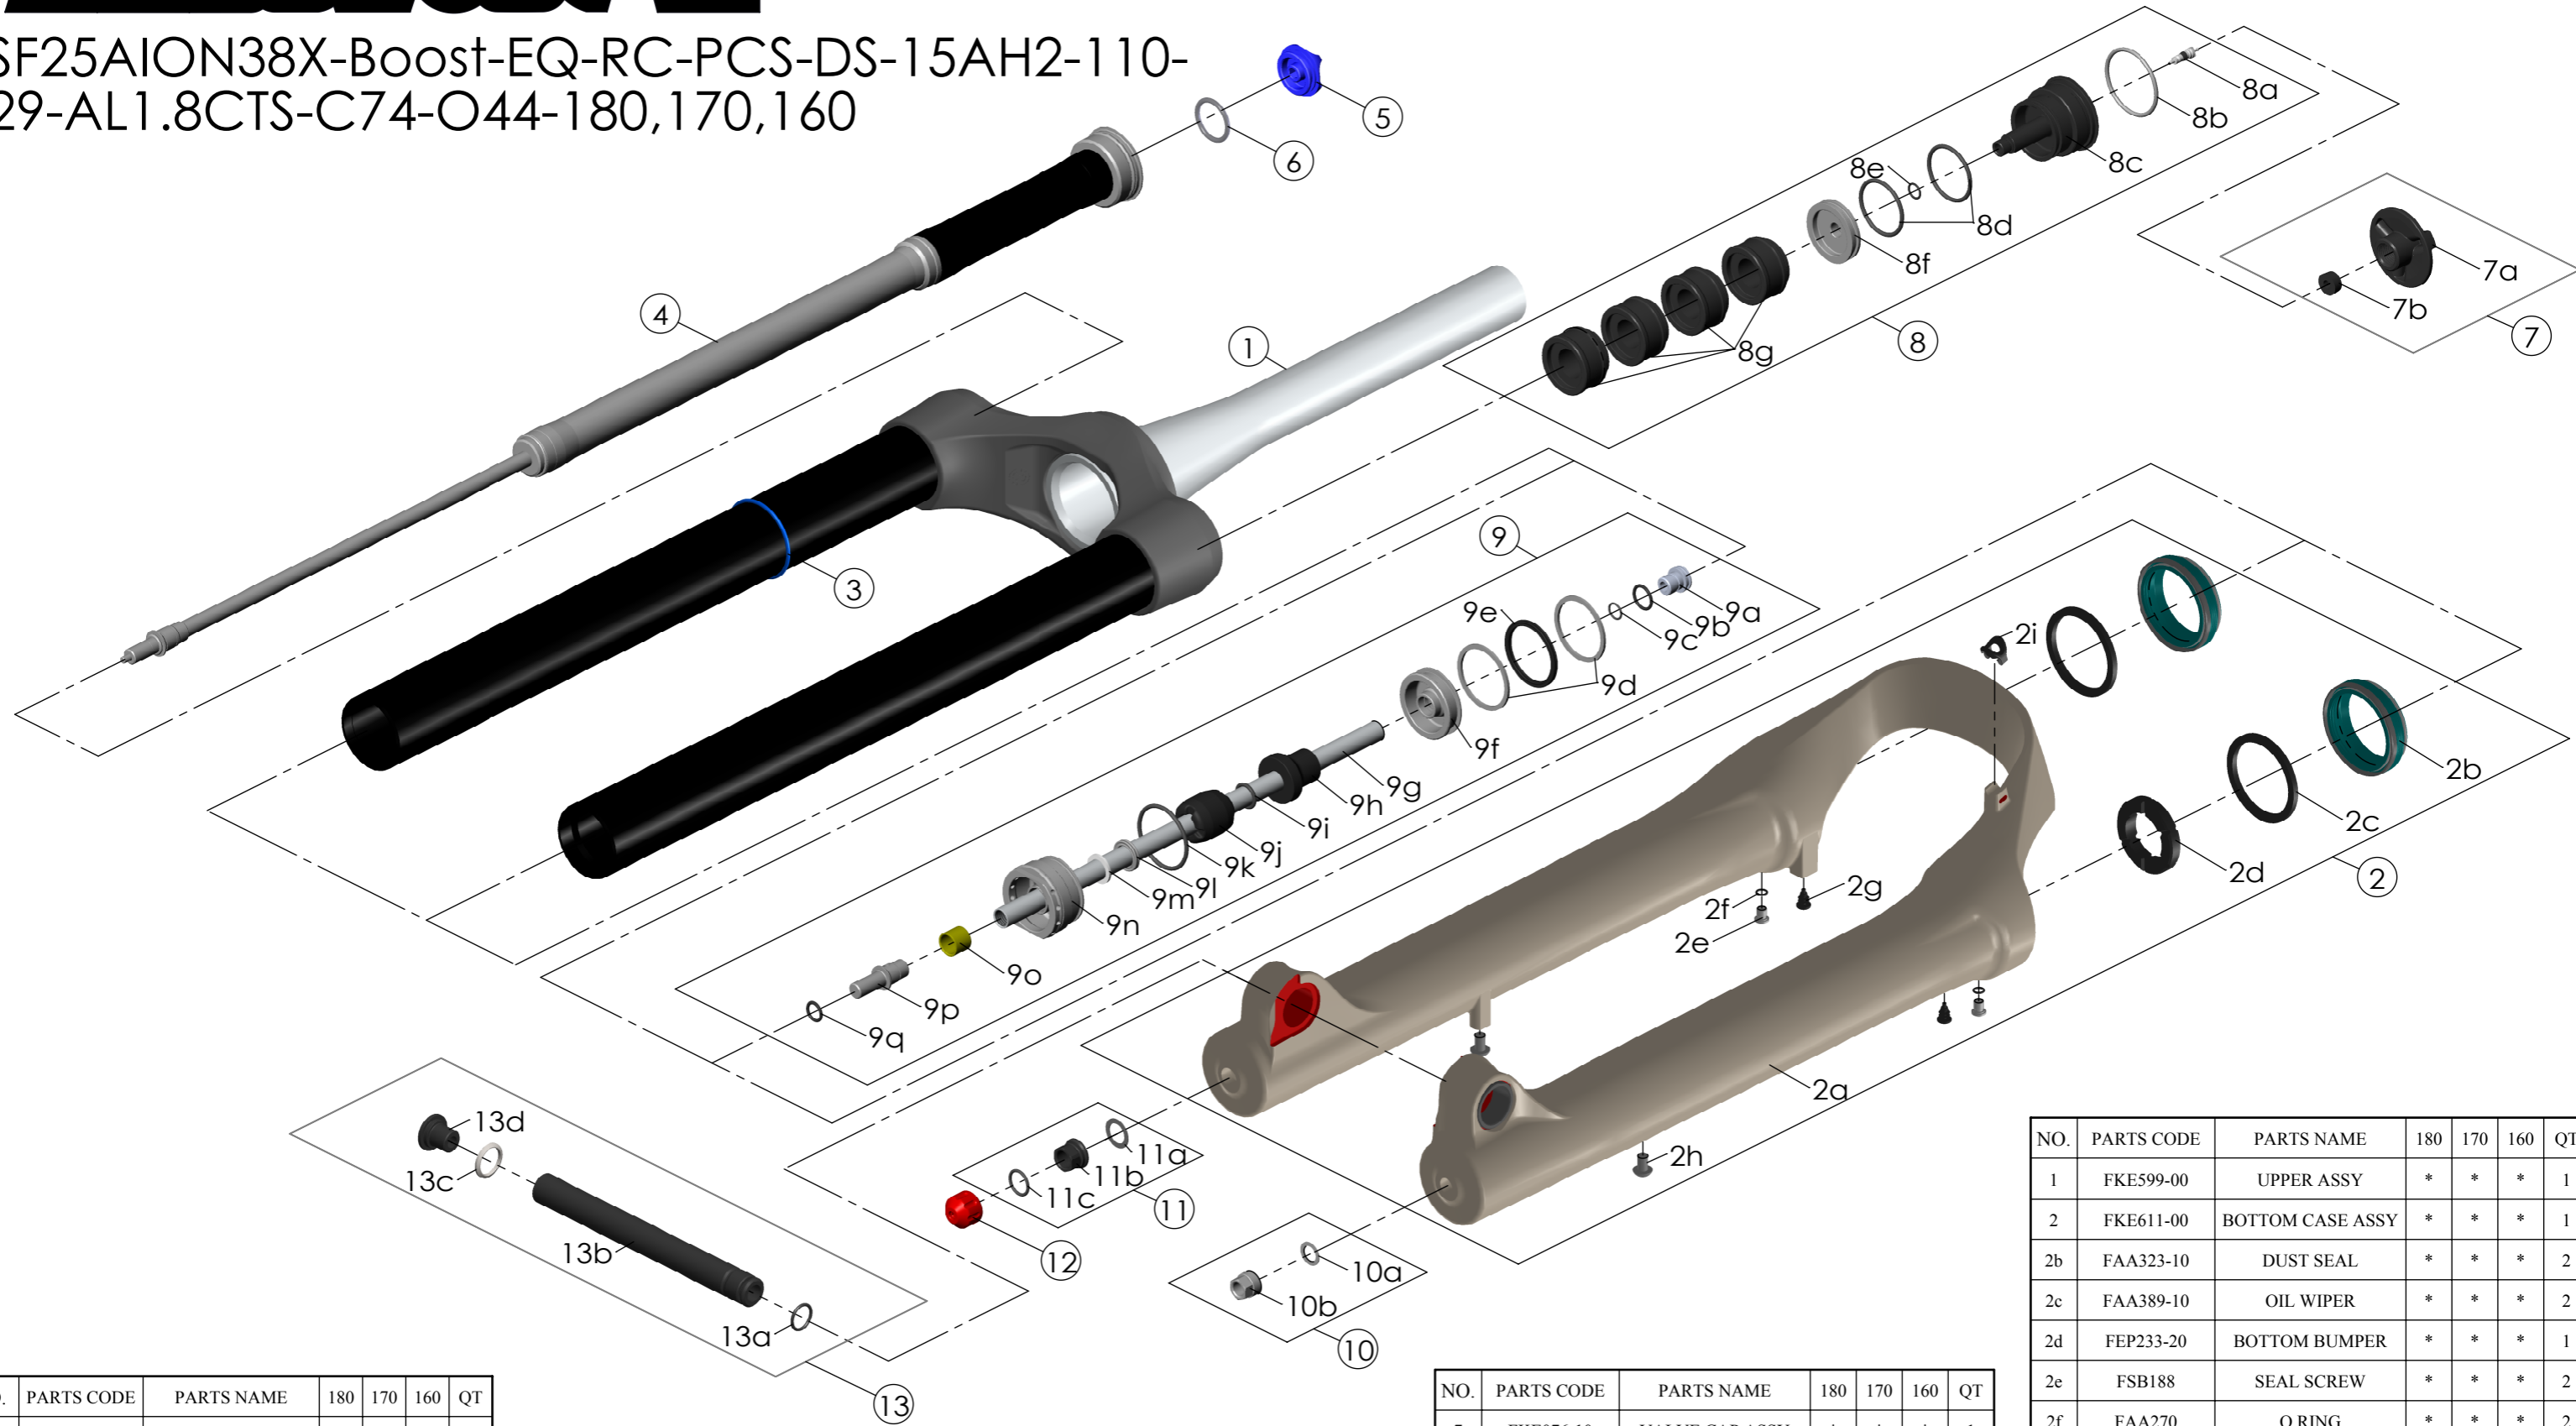

Date	2024.10.09	Version	0
Amended			

SF25AION38X-Boost-EQ-RC-PCS-DS-15AH2-110-29-AL1.8CTS-C74-O44-180,170,160

NO.	PARTS CODE	PARTS NAME	180	170	160	QT
1	FKE599-00	UPPER ASSY	*	*	*	1
2	FKE611-00	BOTTOM CASE ASSY	*	*	*	1
2b	FAA323-10	DUST SEAL	*	*	*	2
2c	FAA389-10	OIL WIPER	*	*	*	2
2d	FEP233-20	BOTTOM BUMPER	*	*	*	1
2e	FSB188	SEAL SCREW	*	*	*	2
2f	FAA270	O RING	*	*	*	2
2g	FAA199	MOUNT CAP	*	*	*	2
2h	FSB203	FIXING BOLT	*	*	*	2
2i	FEG034	CABLE CLIP	*	*	*	1
3	FAA397-20	O RING	*	*	*	1
4	FUN160-95	RC-PCS UNIT	*	*	*	1
5	FEE862	ADJUST KNOB	*	*	*	1
6	FAA136	O RING	*	*	*	1

NO.	PARTS CODE	PARTS NAME	180	170	160	QT
7	FKE076-10	VALVE CAP ASSY	*	*	*	1
8	FKE525-04	VOLUME ADJUSTER ASSY	*			1
	FKE525-14			*		1
	FKE525-24				*	1
8g	FEG270-30	VOLUME REDUCER	*			2
				*		3
					*	4

NO.	PARTS CODE	PARTS NAME	180	170	160	QT
9	FKE577-36	SUPPORT TUBE ASSY	*			1
	FKE577-06			*		1
	FKE577-16				*	1

NO.	PARTS CODE	PARTS NAME	180	170	160	QT
9g	FPE002-69	SUPPORT TUBE	*			1
	FPE002-68			*		1
	FPE002-67				*	1
10	FKA063-03	FIXING NUT SET	*	*	*	1
11	FKE436-10	FIXING NUT SET	*	*	*	1
12	FEG201	REBOUND KNOB	*	*	*	1
13	FKA117-00	15AH2-110 AXLE SET	*	*	*	1