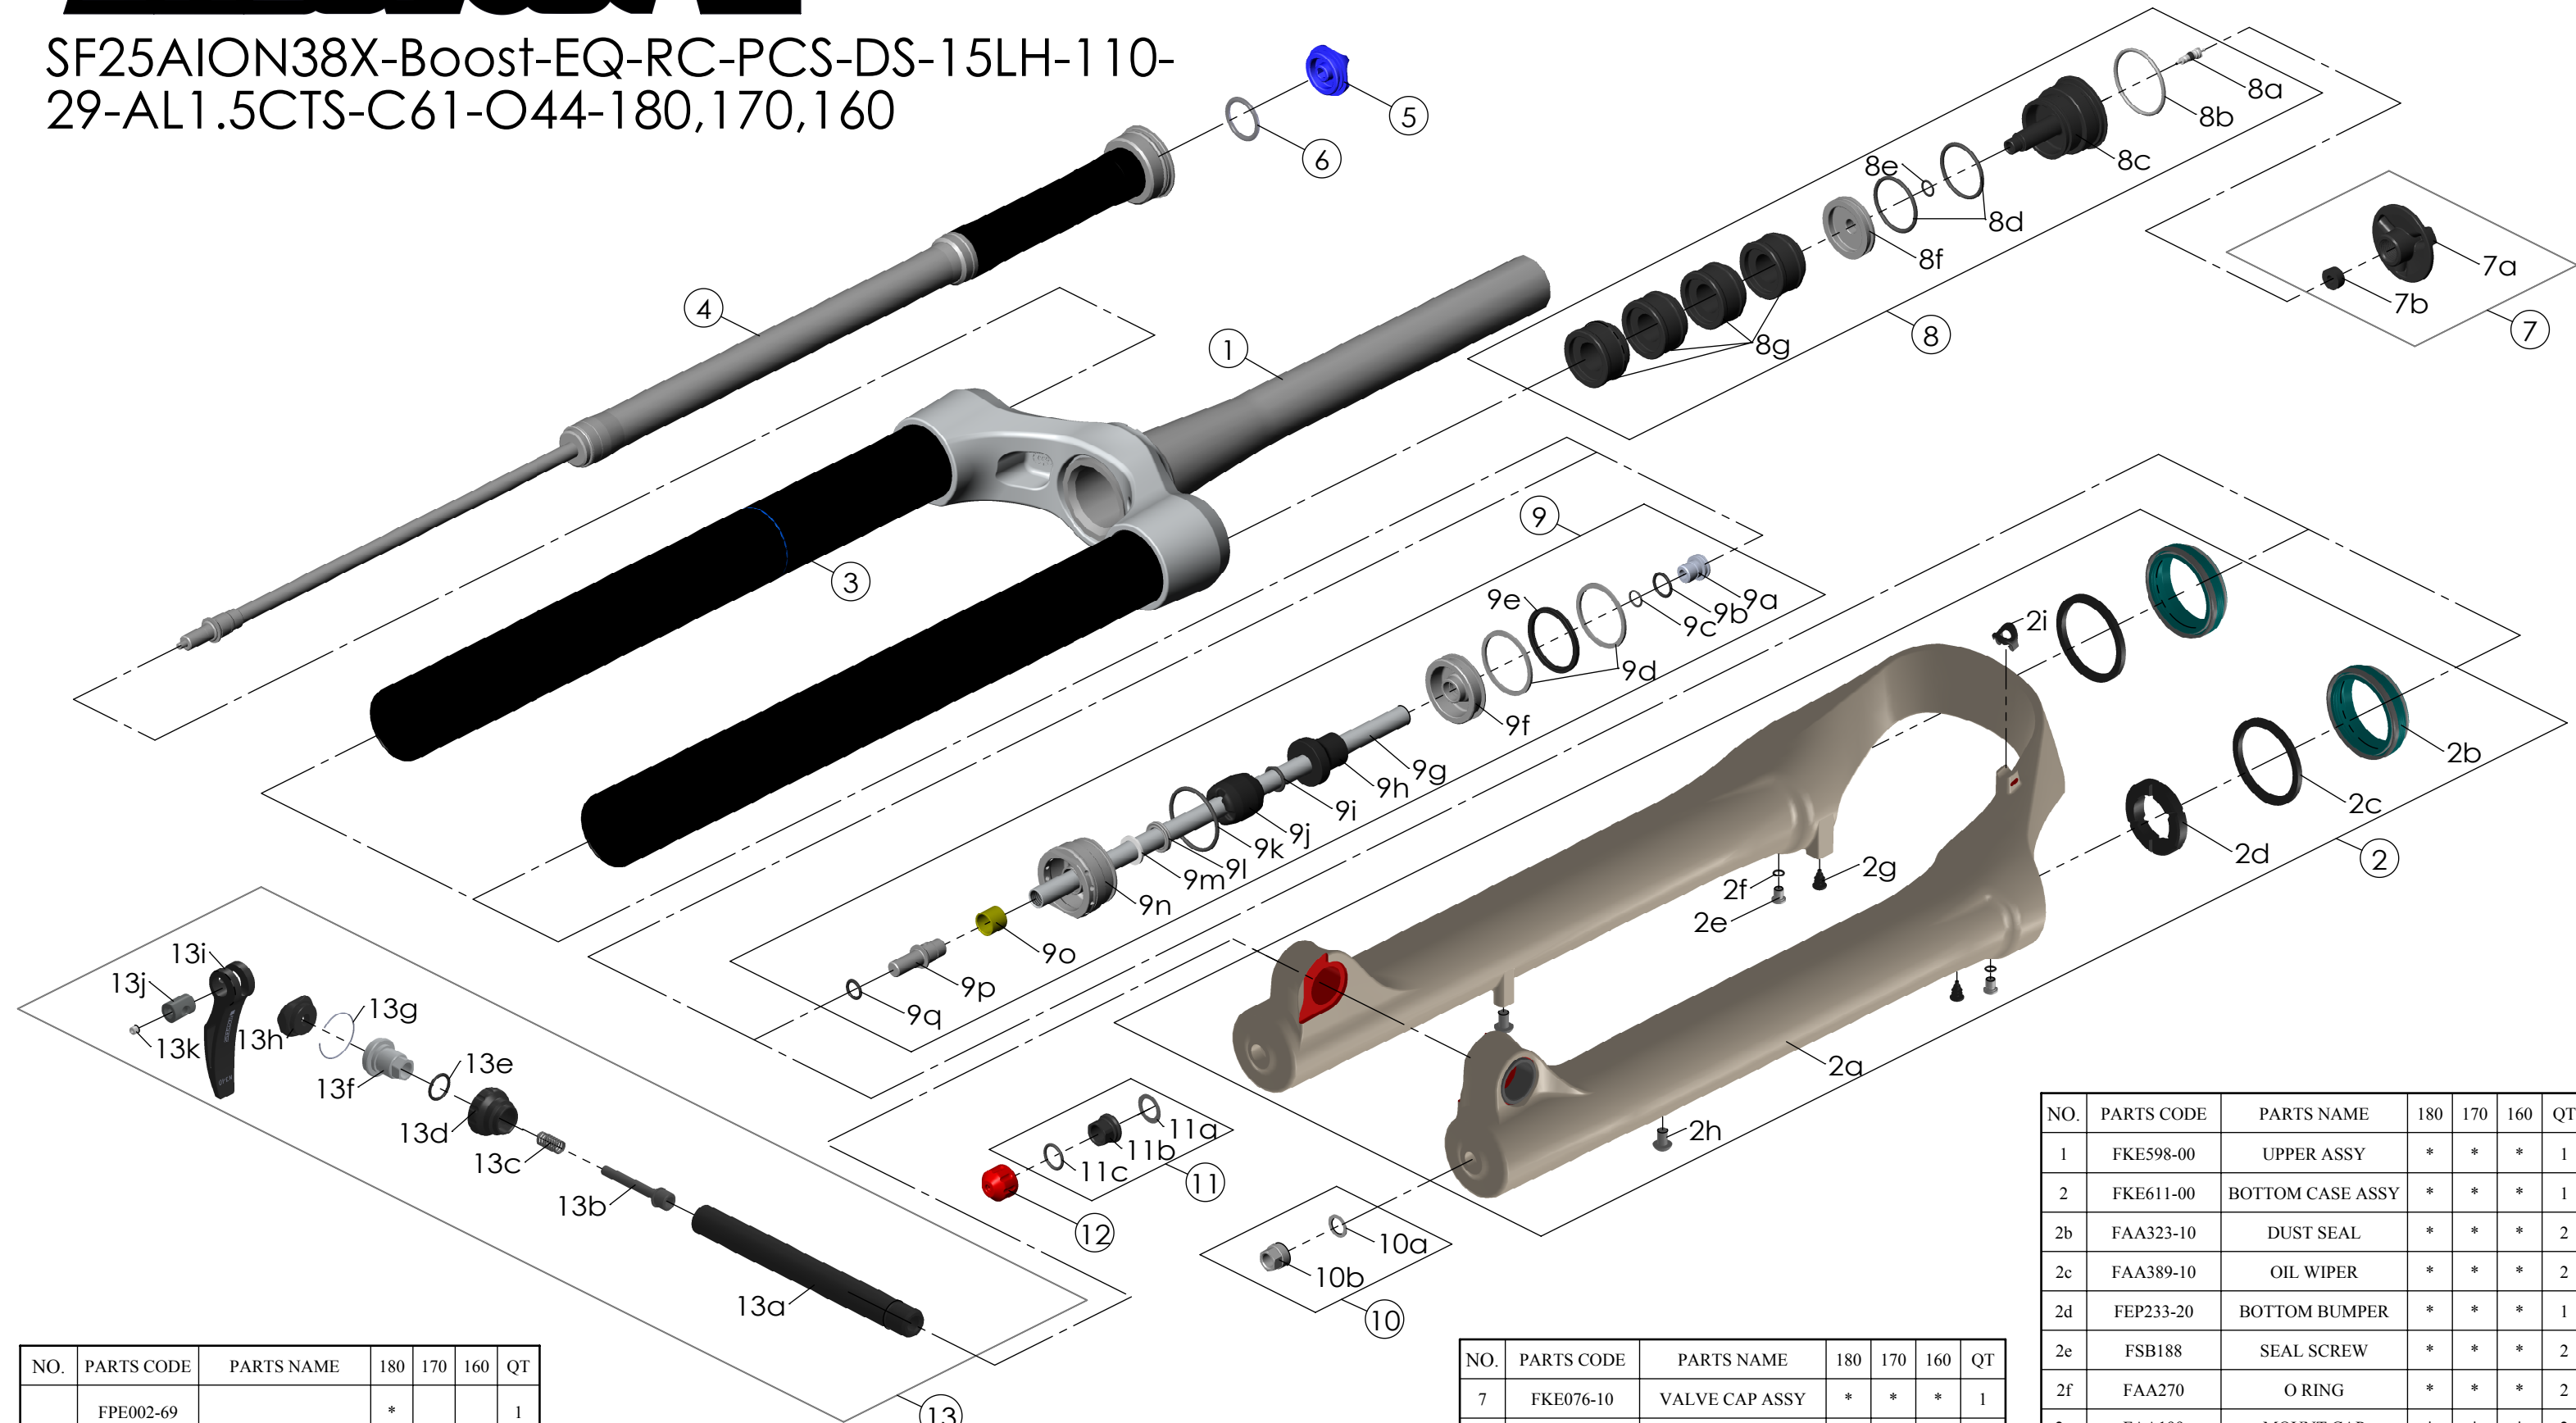

SF25AION38X-Boost-EQ-RC-PCS-DS-15LH-110-29-AL1.5CTS-C61-O44-180,170,160

NO.	PARTS CODE	PARTS NAME	180	170	160	QT
9g	FPE002-69	SUPPORT TUBE	*			1
	FPE002-68			*		1
	FPE002-67				*	1
10	FKA063-03	FIXING NUT SET	*	*	*	1
11	FKE436-10	FIXING NUT SET	*	*	*	1
12	FEG201	REBOUND KNOB	*	*	*	1
13	FKA116-02	15LH-110 AXLE SET	*	*	*	1

NO.	PARTS CODE	PARTS NAME	180	170	160	QT
9	FKE577-36	SUPPORT TUBE ASSY	*			1
	FKE577-06			*		1
	FKE577-16				*	1

NO.	PARTS CODE	PARTS NAME	180	170	160	QT
7	FKE076-10	VALVE CAP ASSY	*	*	*	1
8	FKE525-04	VOLUME ADJUSTER ASSY	*			1
	FKE525-14			*		1
	FKE525-24				*	1
8g	FEG270-30	VOLUME REDUCER	*			2
				*		3
					*	4

NO.	PARTS CODE	PARTS NAME	180	170	160	QT
1	FKE598-00	UPPER ASSY	*	*	*	1
2	FKE611-00	BOTTOM CASE ASSY	*	*	*	1
2b	FAA323-10	DUST SEAL	*	*	*	2
2c	FAA389-10	OIL WIPER	*	*	*	2
2d	FEP233-20	BOTTOM BUMPER	*	*	*	1
2e	FSB188	SEAL SCREW	*	*	*	2
2f	FAA270	O RING	*	*	*	2
2g	FAA199	MOUNT CAP	*	*	*	2
2h	FSB203	FIXING BOLT	*	*	*	2
2i	FEG034	CABLE CLIP	*	*	*	1
3	FAA397-20	O RING	*	*	*	1
4	FUN160-95	RC-PCS UNIT	*	*	*	1
5	FEE862	ADJUST KNOB	*	*	*	1
6	FAA136	O RING	*	*	*	1