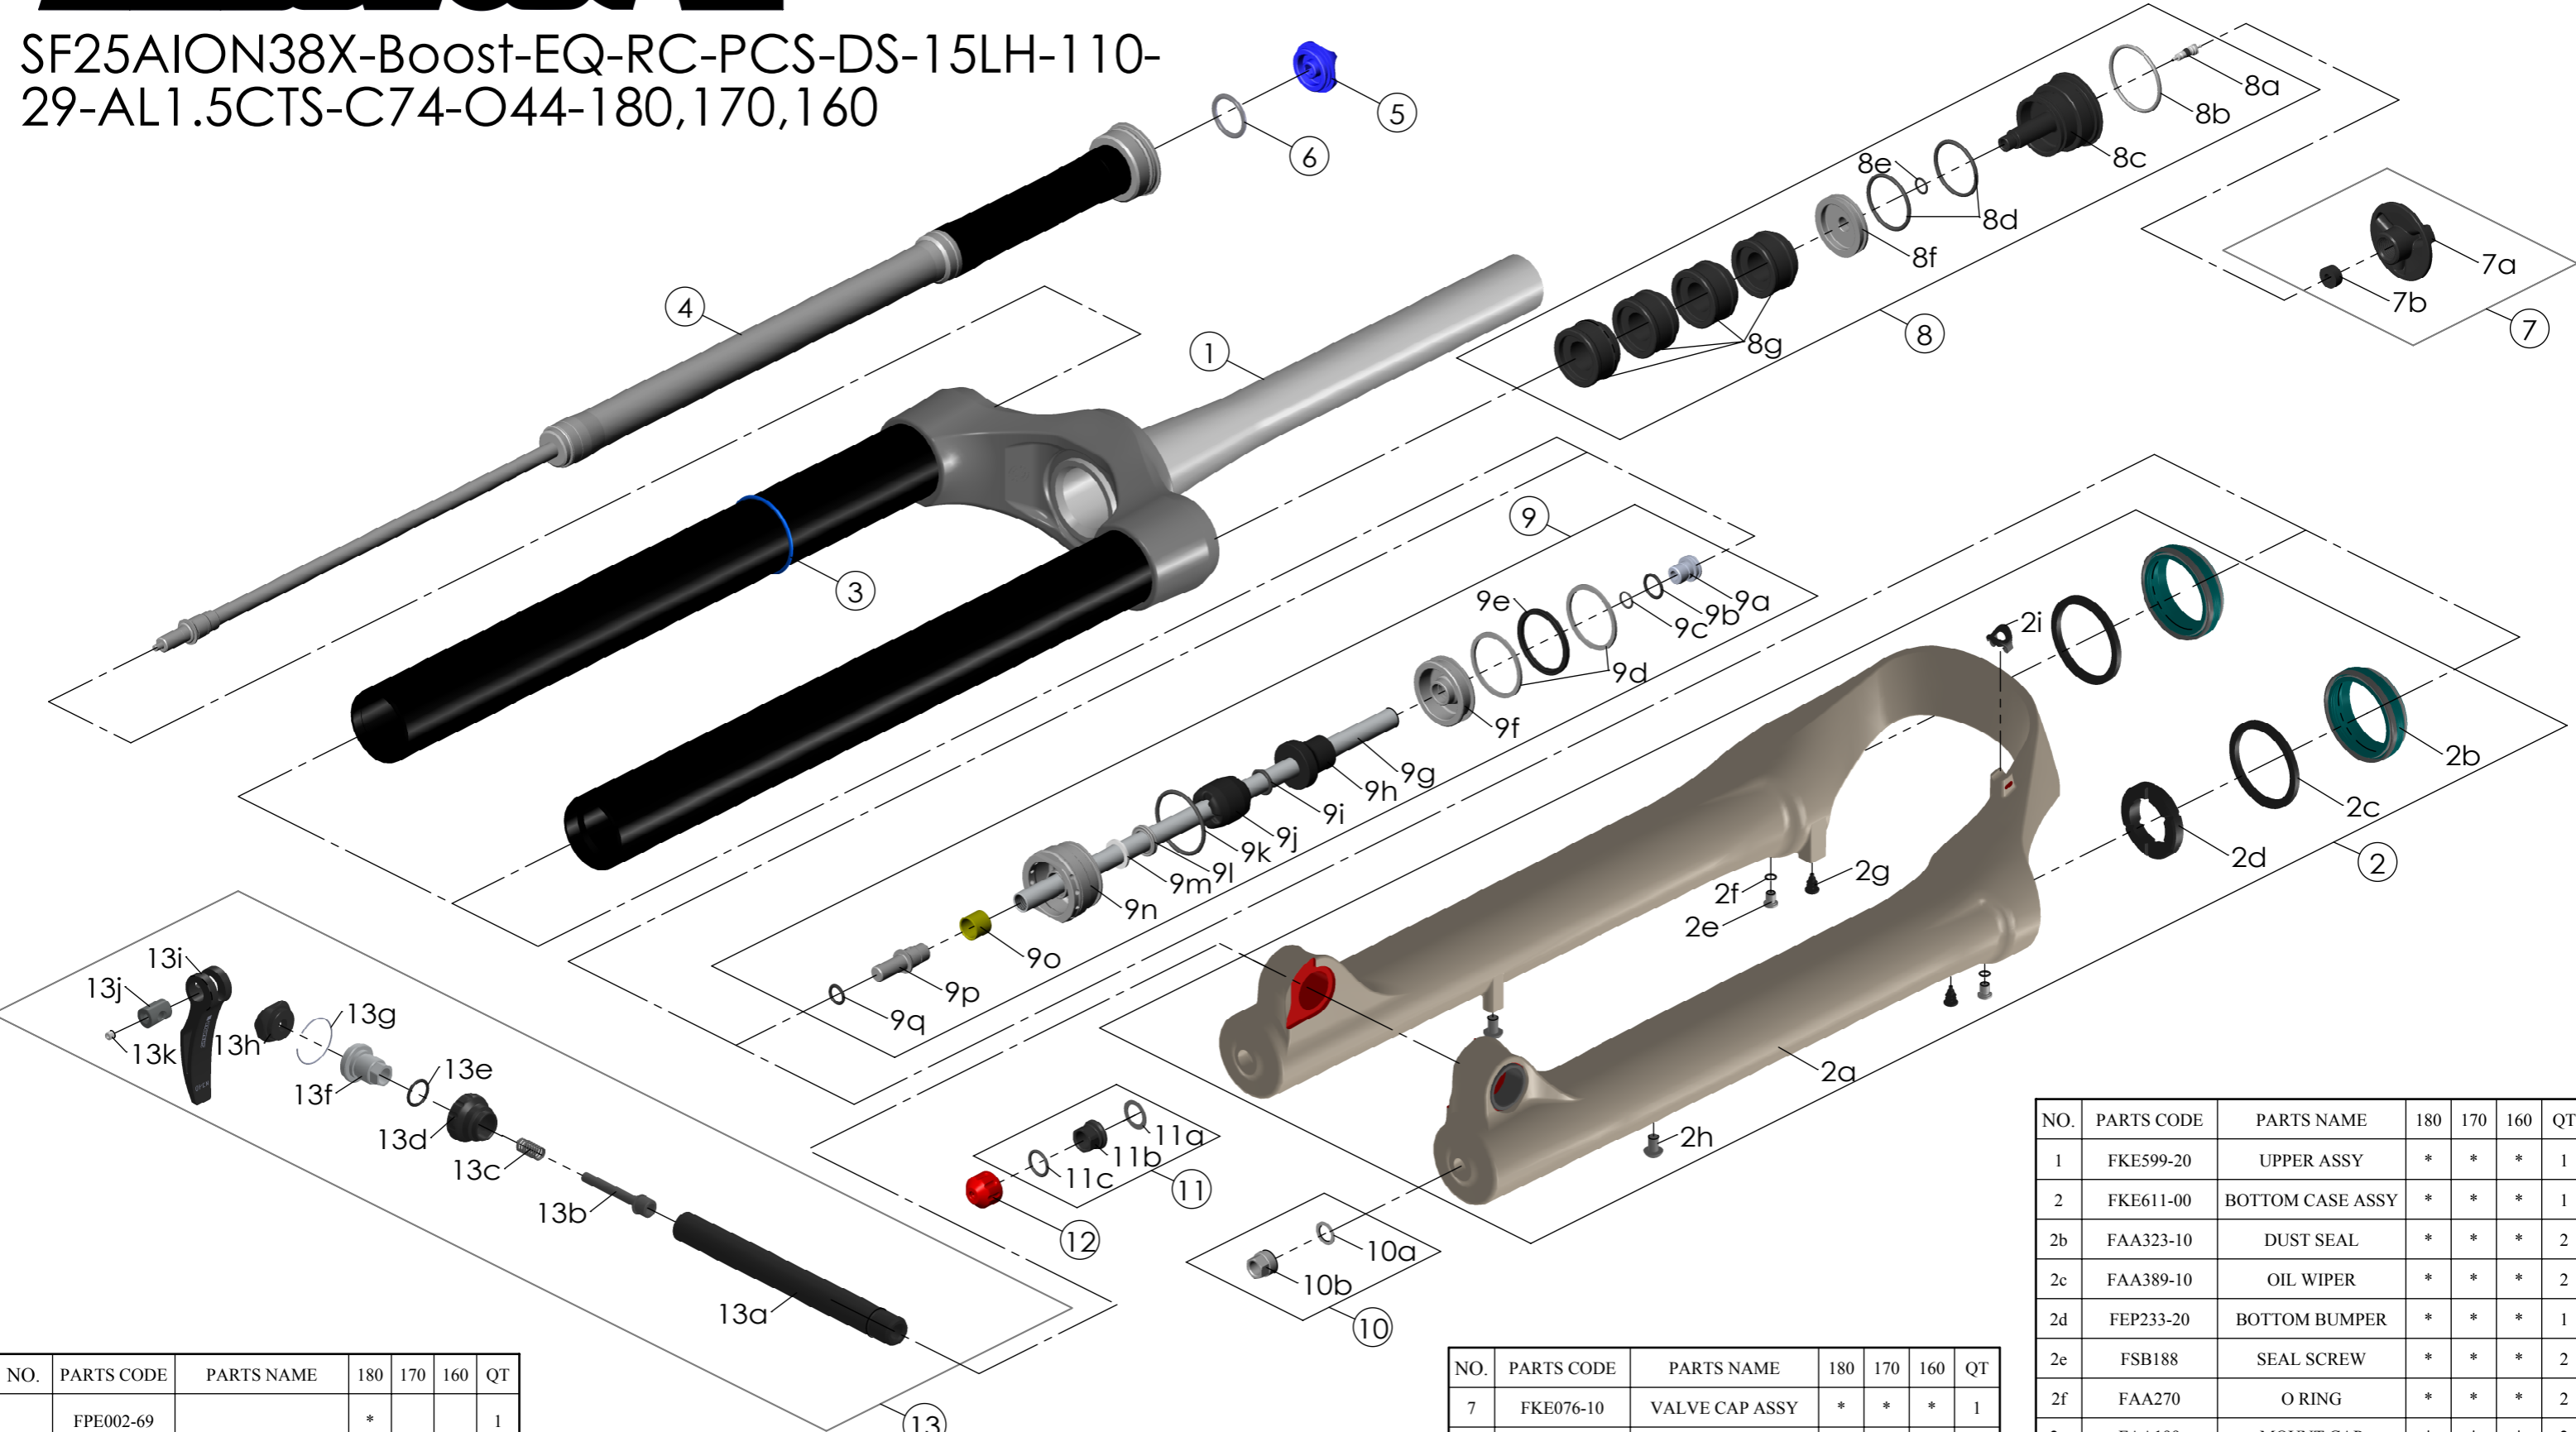

SF25AION38X-Boost-EQ-RC-PCS-DS-15LH-110-29-AL1.5CTS-C74-O44-180,170,160

NO.	PARTS CODE	PARTS NAME	180	170	160	QT
9g	FPE002-69	SUPPORT TUBE	*			1
	FPE002-68			*		1
	FPE002-67				*	1
10	FKA063-03	FIXING NUT SET	*	*	*	1
11	FKE436-10	FIXING NUT SET	*	*	*	1
12	FEG201	REBOUND KNOB	*	*	*	1
13	FKA116-02	15LH-110 AXLE SET	*	*	*	1

NO.	PARTS CODE	PARTS NAME	180	170	160	QT
9	FKE577-36	SUPPORT TUBE ASSY	*			1
	FKE577-06			*		1
	FKE577-16				*	1

NO.	PARTS CODE	PARTS NAME	180	170	160	QT
7	FKE076-10	VALVE CAP ASSY	*	*	*	1
8	FKE525-04	VOLUME ADJUSTER ASSY	*			1
	FKE525-14			*		1
	FKE525-24				*	1
8g	FEG270-30	VOLUME REDUCER	*			2
				*		3
					*	4

NO.	PARTS CODE	PARTS NAME	180	170	160	QT
1	FKE599-20	UPPER ASSY	*	*	*	1
2	FKE611-00	BOTTOM CASE ASSY	*	*	*	1
2b	FAA323-10	DUST SEAL	*	*	*	2
2c	FAA389-10	OIL WIPER	*	*	*	2
2d	FEP233-20	BOTTOM BUMPER	*	*	*	1
2e	FSB188	SEAL SCREW	*	*	*	2
2f	FAA270	O RING	*	*	*	2
2g	FAA199	MOUNT CAP	*	*	*	2
2h	FSB203	FIXING BOLT	*	*	*	2
2i	FEG034	CABLE CLIP	*	*	*	1
3	FAA397-20	O RING	*	*	*	1
4	FUN160-95	RC-PCS UNIT	*	*	*	1
5	FEE862	ADJUST KNOB	*	*	*	1
6	FAA136	O RING	*	*	*	1