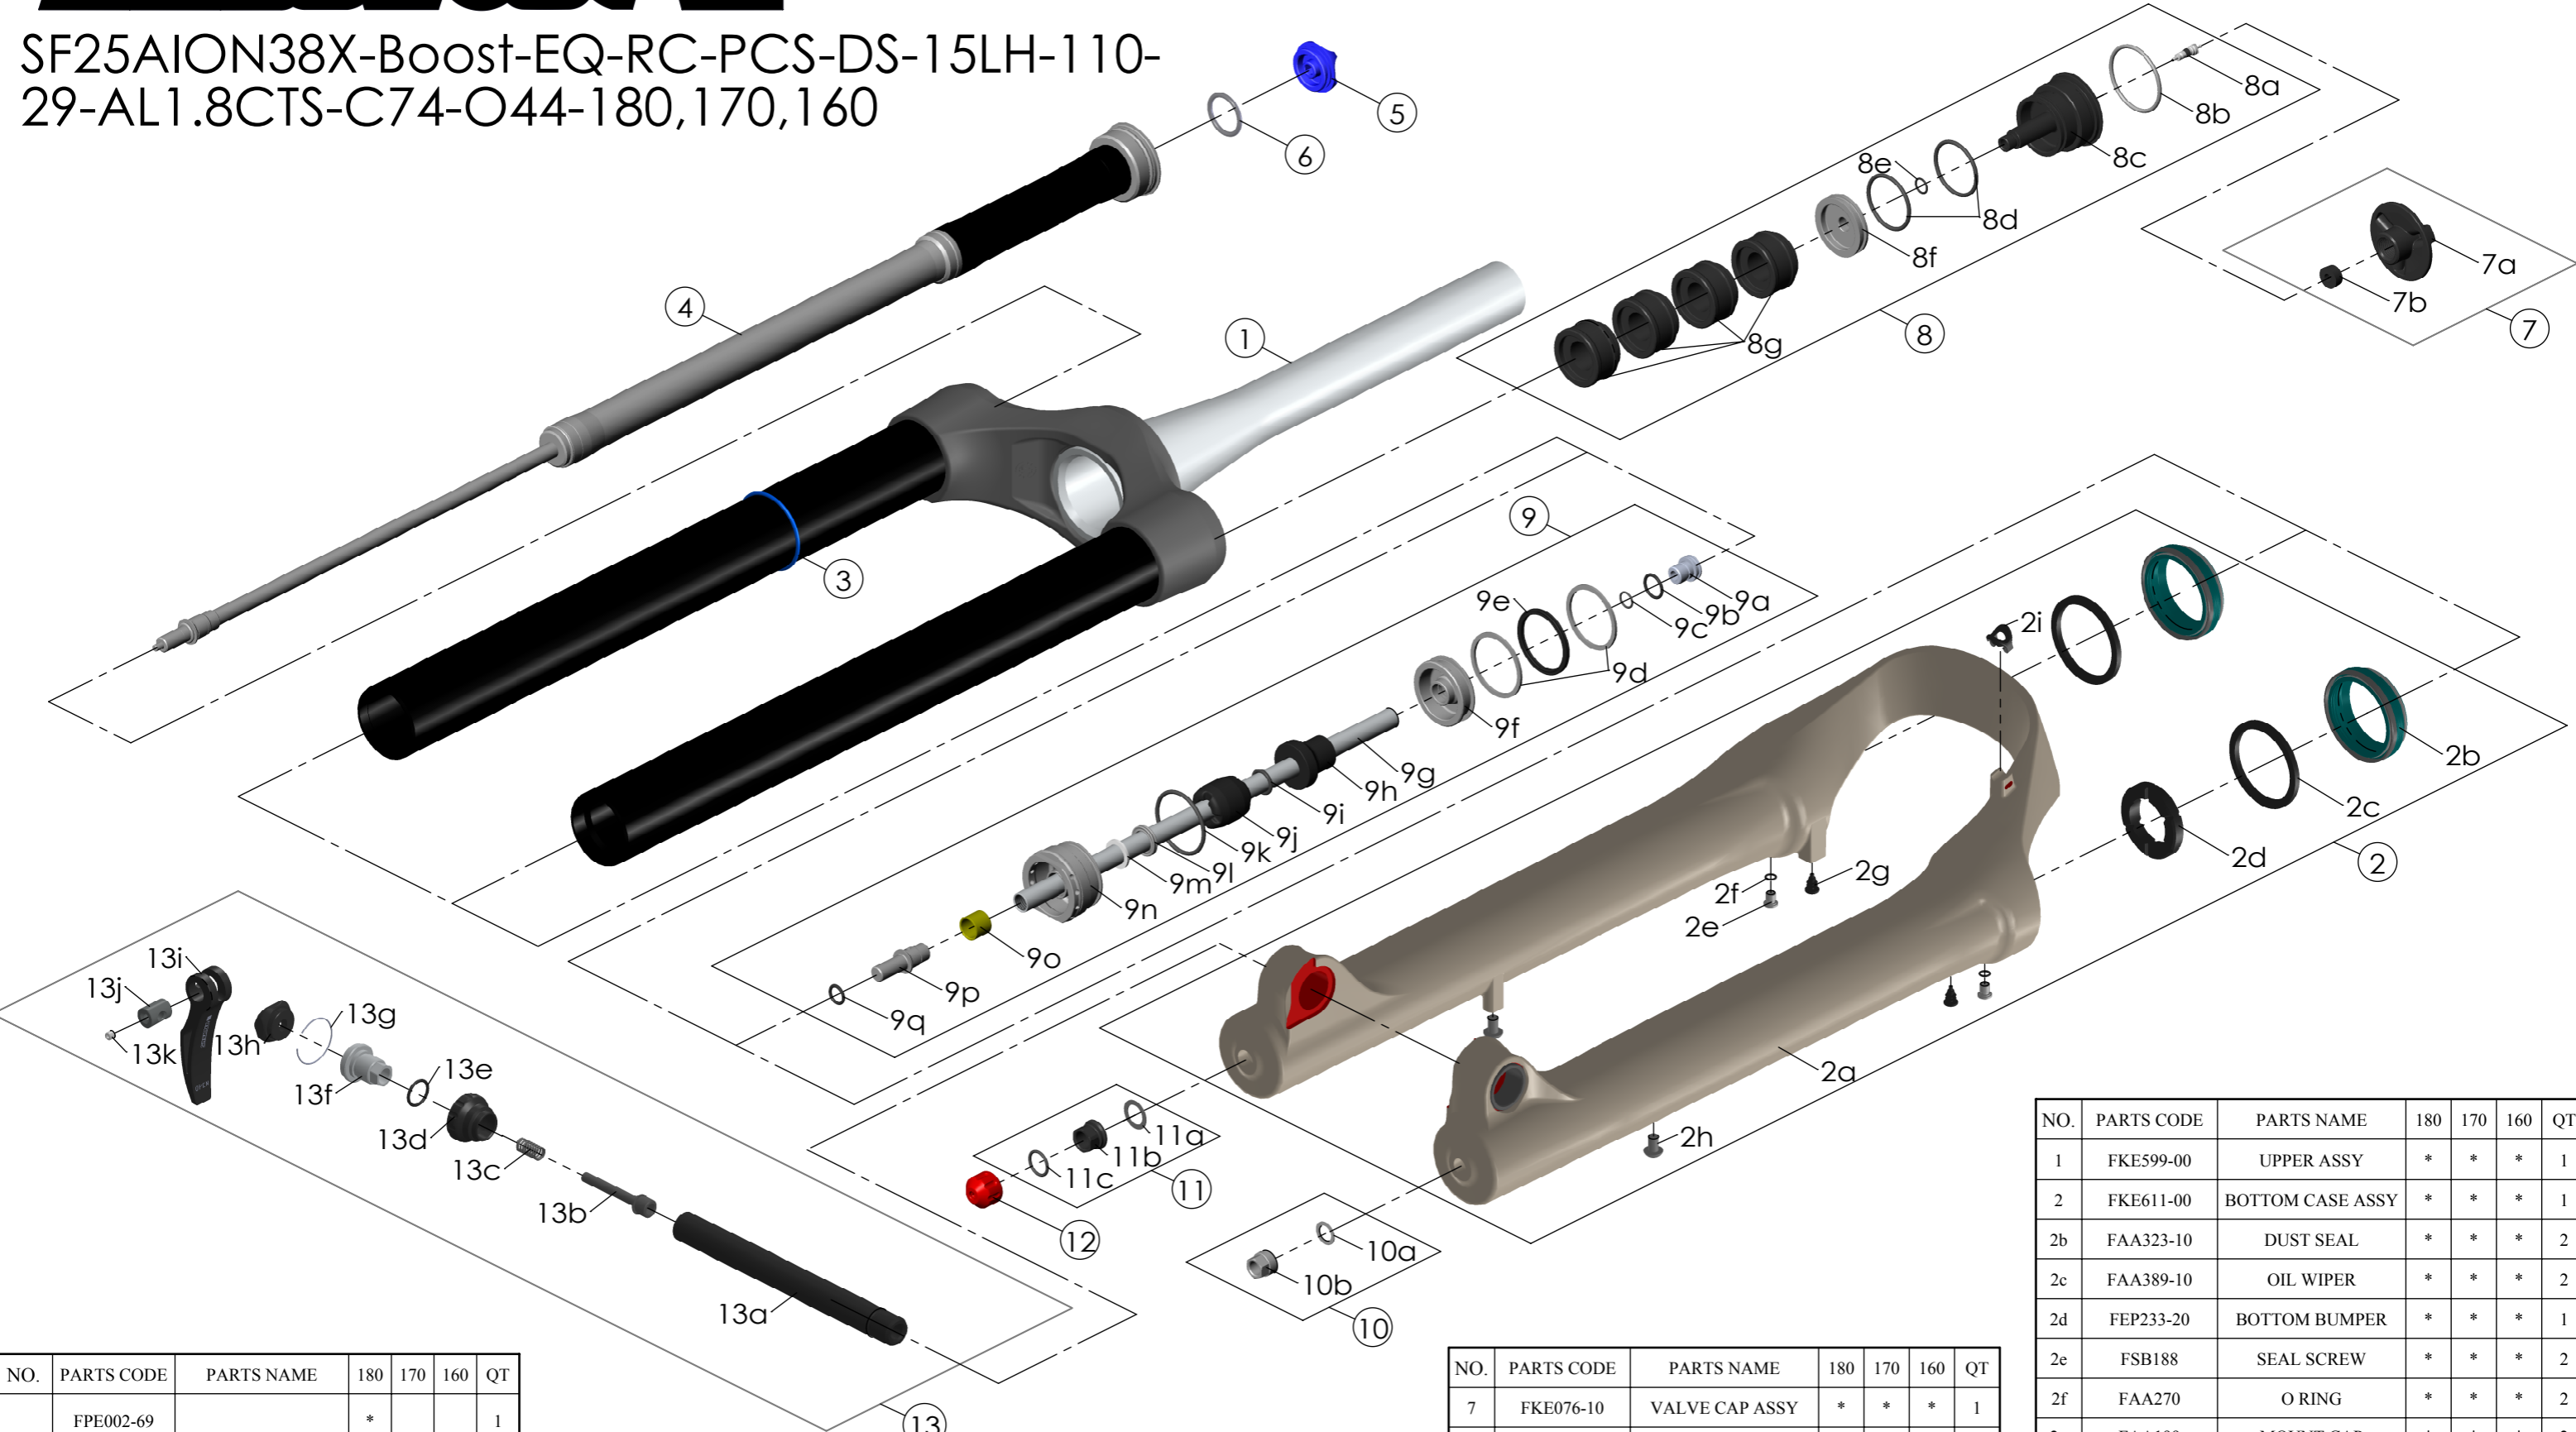

Date	2024.10.09	Version	0
Amended			

SF25AION38X-Boost-EQ-RC-PCS-DS-15LH-110-29-AL1.8CTS-C74-O44-180,170,160

NO.	PARTS CODE	PARTS NAME	180	170	160	QT
9g	FPE002-69	SUPPORT TUBE	*			1
	FPE002-68			*		1
	FPE002-67				*	1
10	FKA063-03	FIXING NUT SET	*	*	*	1
11	FKE436-10	FIXING NUT SET	*	*	*	1
12	FEG201	REBOUND KNOB	*	*	*	1
13	FKA116-02	15LH-110 AXLE SET	*	*	*	1

NO.	PARTS CODE	PARTS NAME	180	170	160	QT
9	FKE577-36	SUPPORT TUBE ASSY	*			1
	FKE577-06			*		1
	FKE577-16				*	1

NO.	PARTS CODE	PARTS NAME	180	170	160	QT
7	FKE076-10	VALVE CAP ASSY	*	*	*	1
8	FKE525-04	VOLUME ADJUSTER ASSY	*			1
	FKE525-14			*		1
	FKE525-24				*	1
8g	FEG270-30	VOLUME REDUCER	*			2
				*		3
					*	4

NO.	PARTS CODE	PARTS NAME	180	170	160	QT
1	FKE599-00	UPPER ASSY	*	*	*	1
2	FKE611-00	BOTTOM CASE ASSY	*	*	*	1
2b	FAA323-10	DUST SEAL	*	*	*	2
2c	FAA389-10	OIL WIPER	*	*	*	2
2d	FEP233-20	BOTTOM BUMPER	*	*	*	1
2e	FSB188	SEAL SCREW	*	*	*	2
2f	FAA270	O RING	*	*	*	2
2g	FAA199	MOUNT CAP	*	*	*	2
2h	FSB203	FIXING BOLT	*	*	*	2
2i	FEG034	CABLE CLIP	*	*	*	1
3	FAA397-20	O RING	*	*	*	1
4	FUN160-95	RC-PCS UNIT	*	*	*	1
5	FEE862	ADJUST KNOB	*	*	*	1
6	FAA136	O RING	*	*	*	1