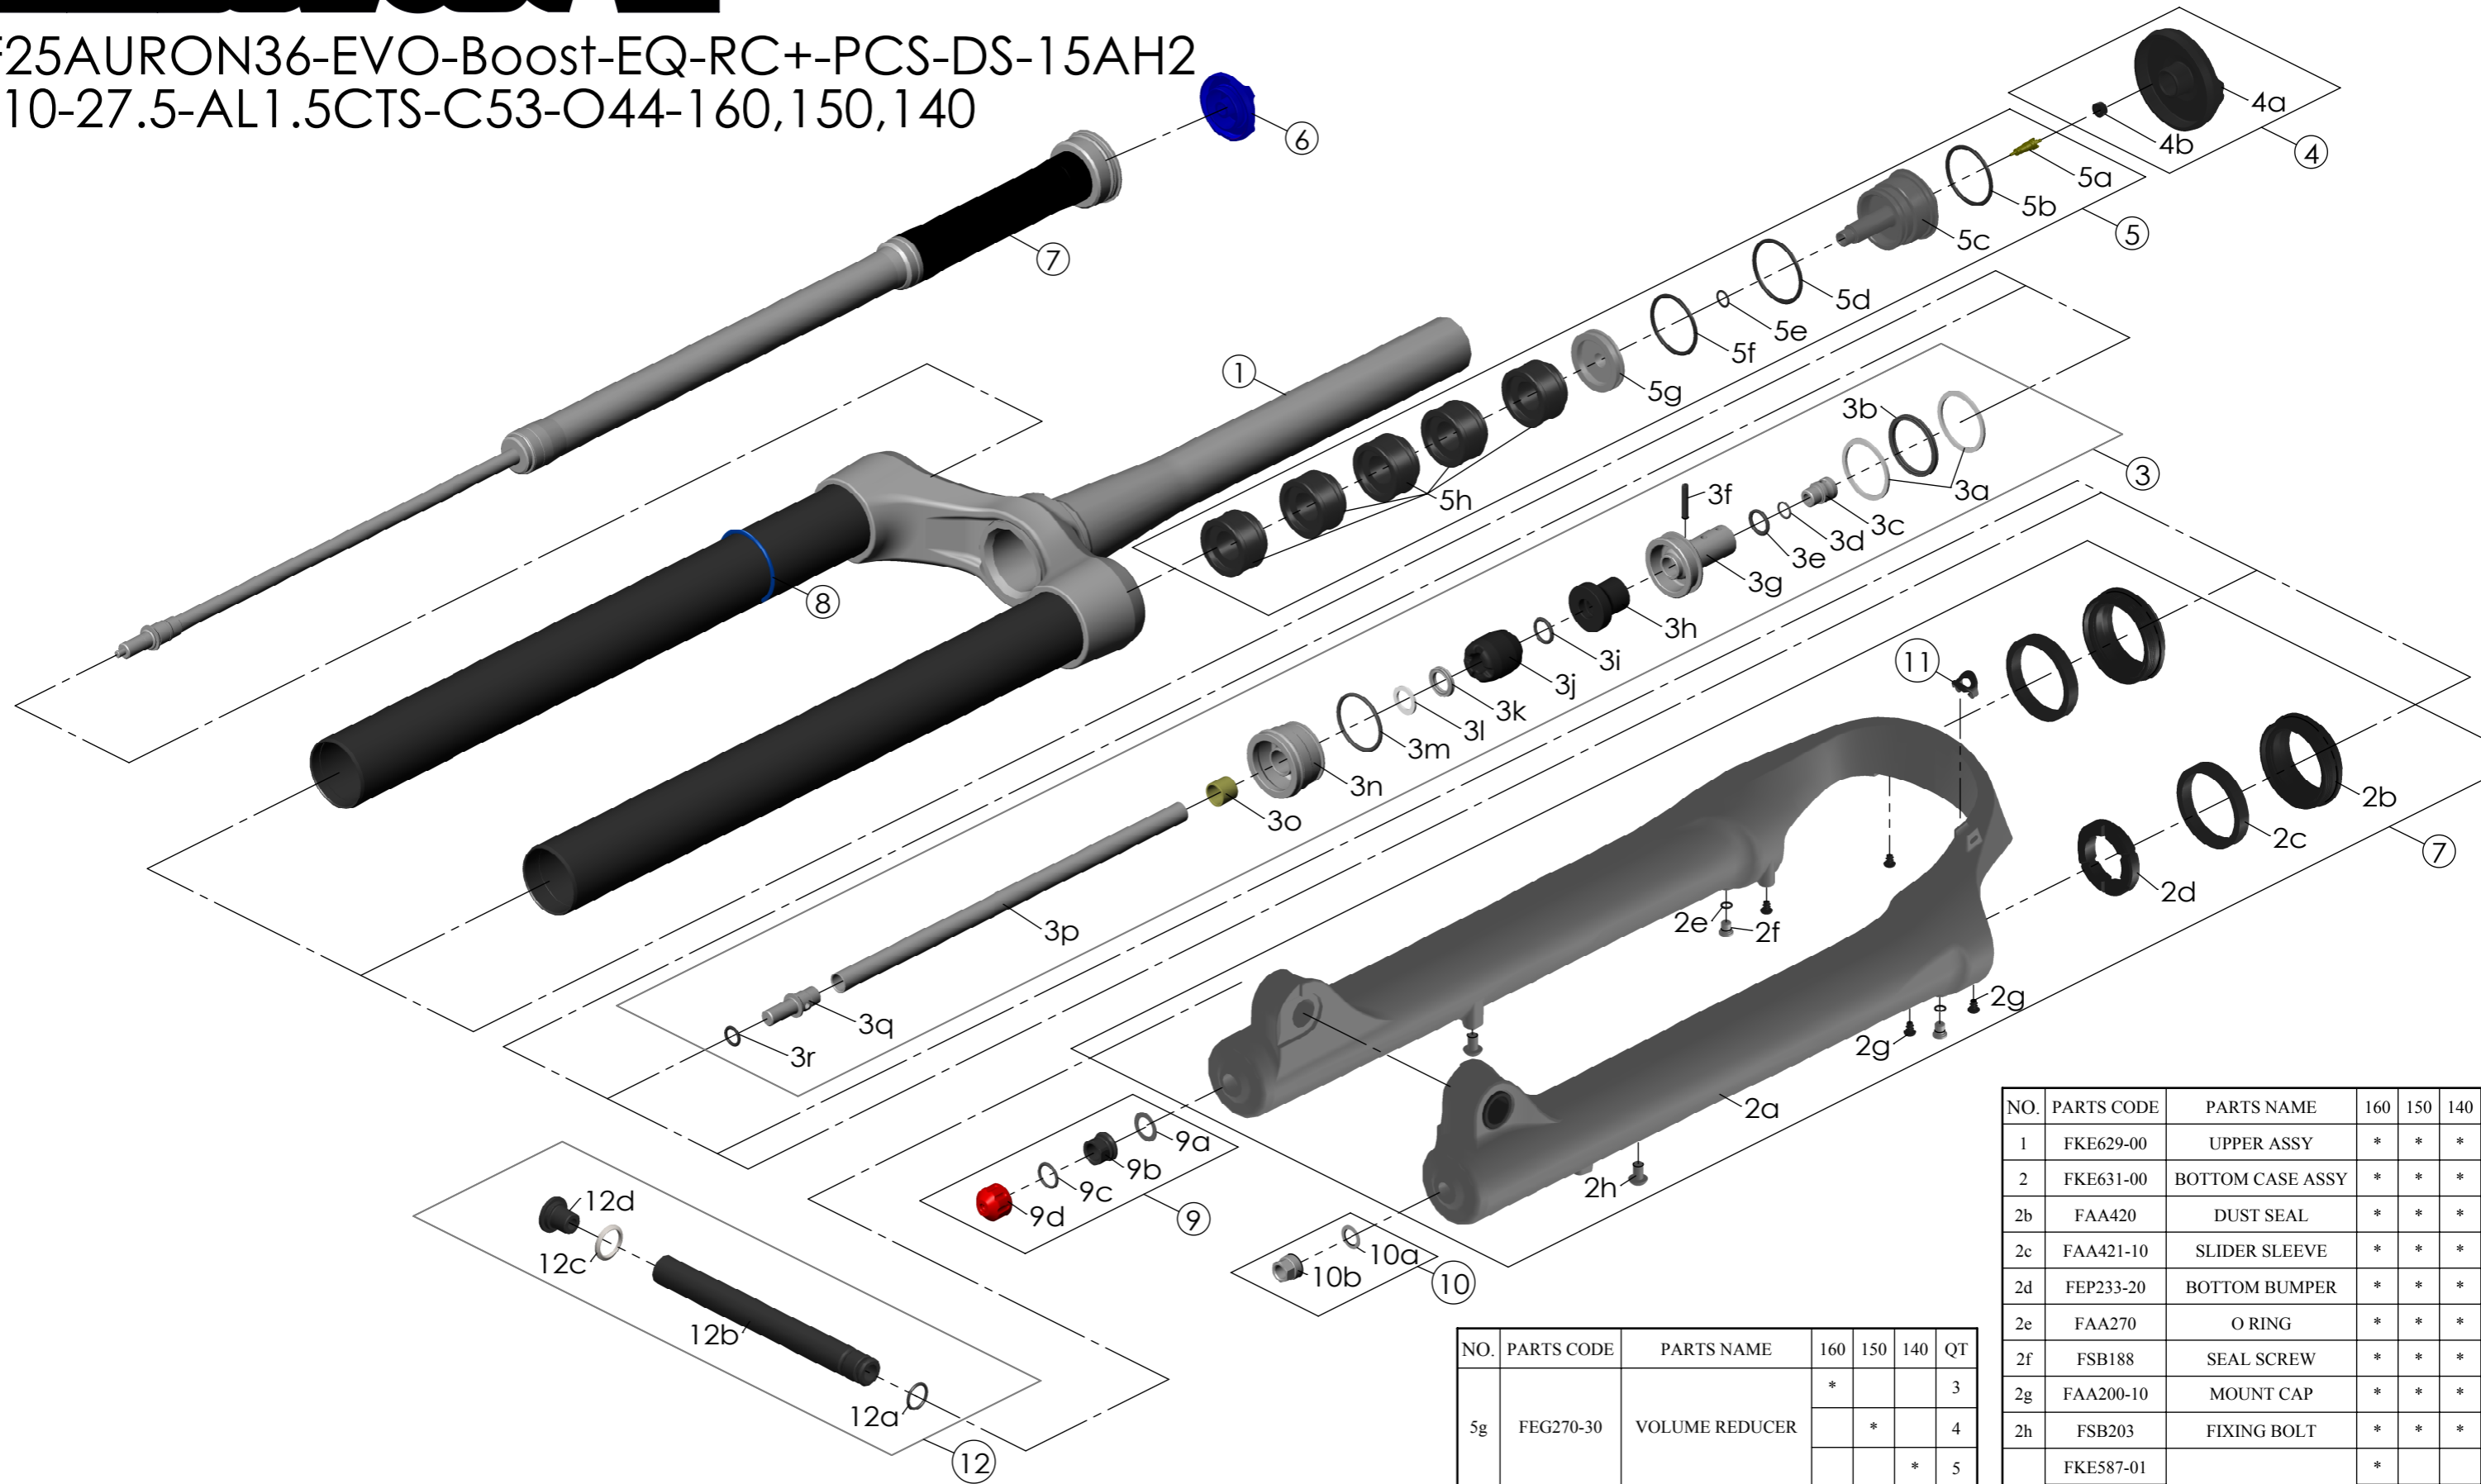

SF25AURON36-EVO-Boost-EQ-RC+-PCS-DS-15AH2  
-110-27.5-AL1.5CTS-C53-O44-160,150,140

NO.	PARTS CODE	PARTS NAME	160	150	140	QT
11	FEG034	CABLE CLIP	*	*	*	1
12	FKA117-00	15AH2-110 AXLE SET	*	*	*	1

NO.	PARTS CODE	PARTS NAME	160	150	140	QT
5g	FEG270-30	VOLUME REDUCER	*			3
				*		4
					*	5
6	FEG604	RC KNOB	*	*	*	1
7	FUN240-85	RC+ UNIT	*	*	*	1
8	FAA397-40	O RING	*	*	*	1
9	FKE647-00	REBOUND KNOB ASSY	*	*	*	1
10	FKA063-03	FIXING NUT SET	*	*	*	1

NO.	PARTS CODE	PARTS NAME	160	150	140	QT
1	FKE629-00	UPPER ASSY	*	*	*	1
2	FKE631-00	BOTTOM CASE ASSY	*	*	*	1
2b	FAA420	DUST SEAL	*	*	*	2
2c	FAA421-10	SLIDER SLEEVE	*	*	*	2
2d	FEP233-20	BOTTOM BUMPER	*	*	*	1
2e	FAA270	O RING	*	*	*	2
2f	FSB188	SEAL SCREW	*	*	*	2
2g	FAA200-10	MOUNT CAP	*	*	*	4
2h	FSB203	FIXING BOLT	*	*	*	2
3	FKE587-01	SUPPORT TUBE ASSY	*			1
	FKE587-11			*		
	FKE587-21				*	
4	FKE595-10	VALVE CAP ASSY	*	*	*	1
5	FKE525-72	VOLUME ADJUSTER ASSY	*			1
	FKE525-82			*		
	FKE525-92				*	