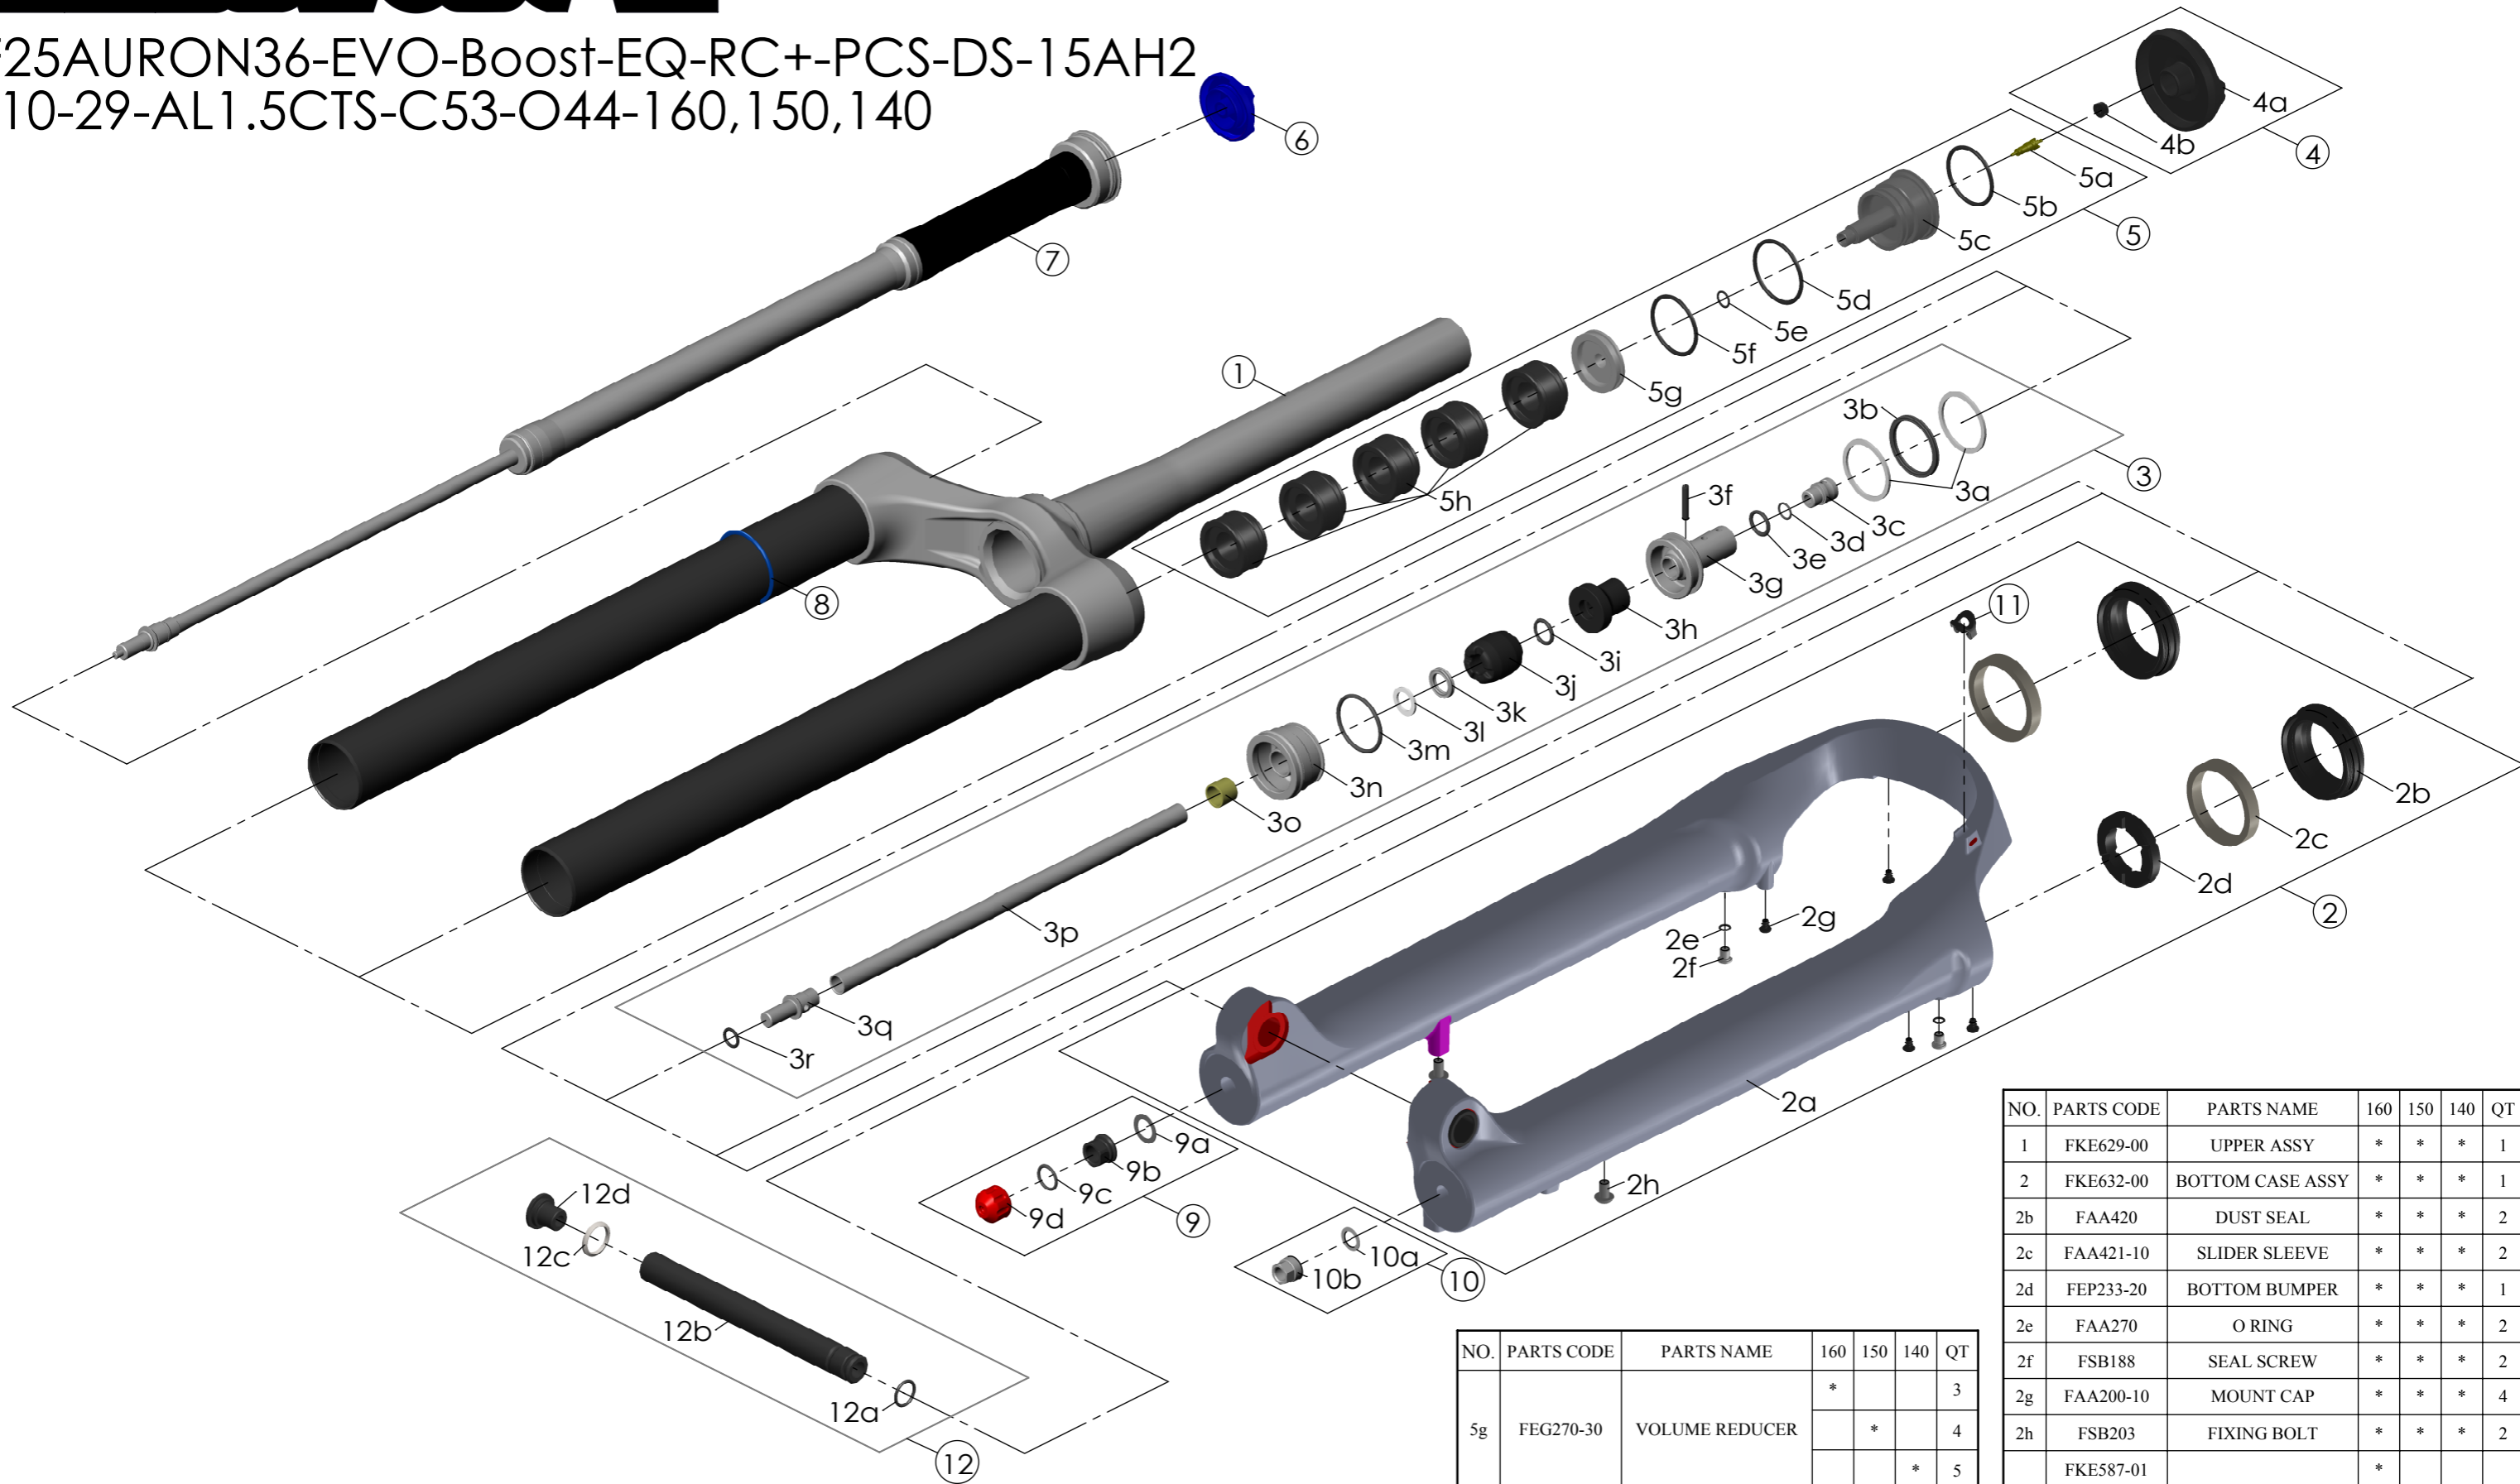

## SF25AURON36-EVO-Boost-EQ-RC+-PCS-DS-15AH2 -110-29-AL1.5CTS-C53-O44-160,150,140

NO.	PARTS CODE	PARTS NAME	160	150	140	QT
11	FEG034	CABLE CLIP	*	*	*	1
12	FKA117-00	15AH2-110 AXLE SET	*	*	*	1

NO.	PARTS CODE	PARTS NAME	160	150	140	QT
5g	FEG270-30	VOLUME REDUCER	*			3
				*		4
					*	5
6	FEG604	RC KNOB	*	*	*	1
7	FUN240-85	RC+ UNIT	*	*	*	1
8	FAA397-40	O RING	*	*	*	1
9	FKE647-00	REBOUND KNOB ASSY	*	*	*	1
10	FKA063-03	FIXING NUT SET	*	*	*	1

NO.	PARTS CODE	PARTS NAME	160	150	140	QT
1	FKE629-00	UPPER ASSY	*	*	*	1
2	FKE632-00	BOTTOM CASE ASSY	*	*	*	1
2b	FAA420	DUST SEAL	*	*	*	2
2c	FAA421-10	SLIDER SLEEVE	*	*	*	2
2d	FEP233-20	BOTTOM BUMPER	*	*	*	1
2e	FAA270	O RING	*	*	*	2
2f	FSB188	SEAL SCREW	*	*	*	2
2g	FAA200-10	MOUNT CAP	*	*	*	4
2h	FSB203	FIXING BOLT	*	*	*	2
3	FKE587-01	SUPPORT TUBE ASSY	*			1
	FKE587-11			*		
	FKE587-21				*	
4	FKE595-10	VALVE CAP ASSY	*	*	*	1
5	FKE525-72	VOLUME ADJUSTER ASSY	*			1
	FKE525-82			*		
	FKE525-92				*	