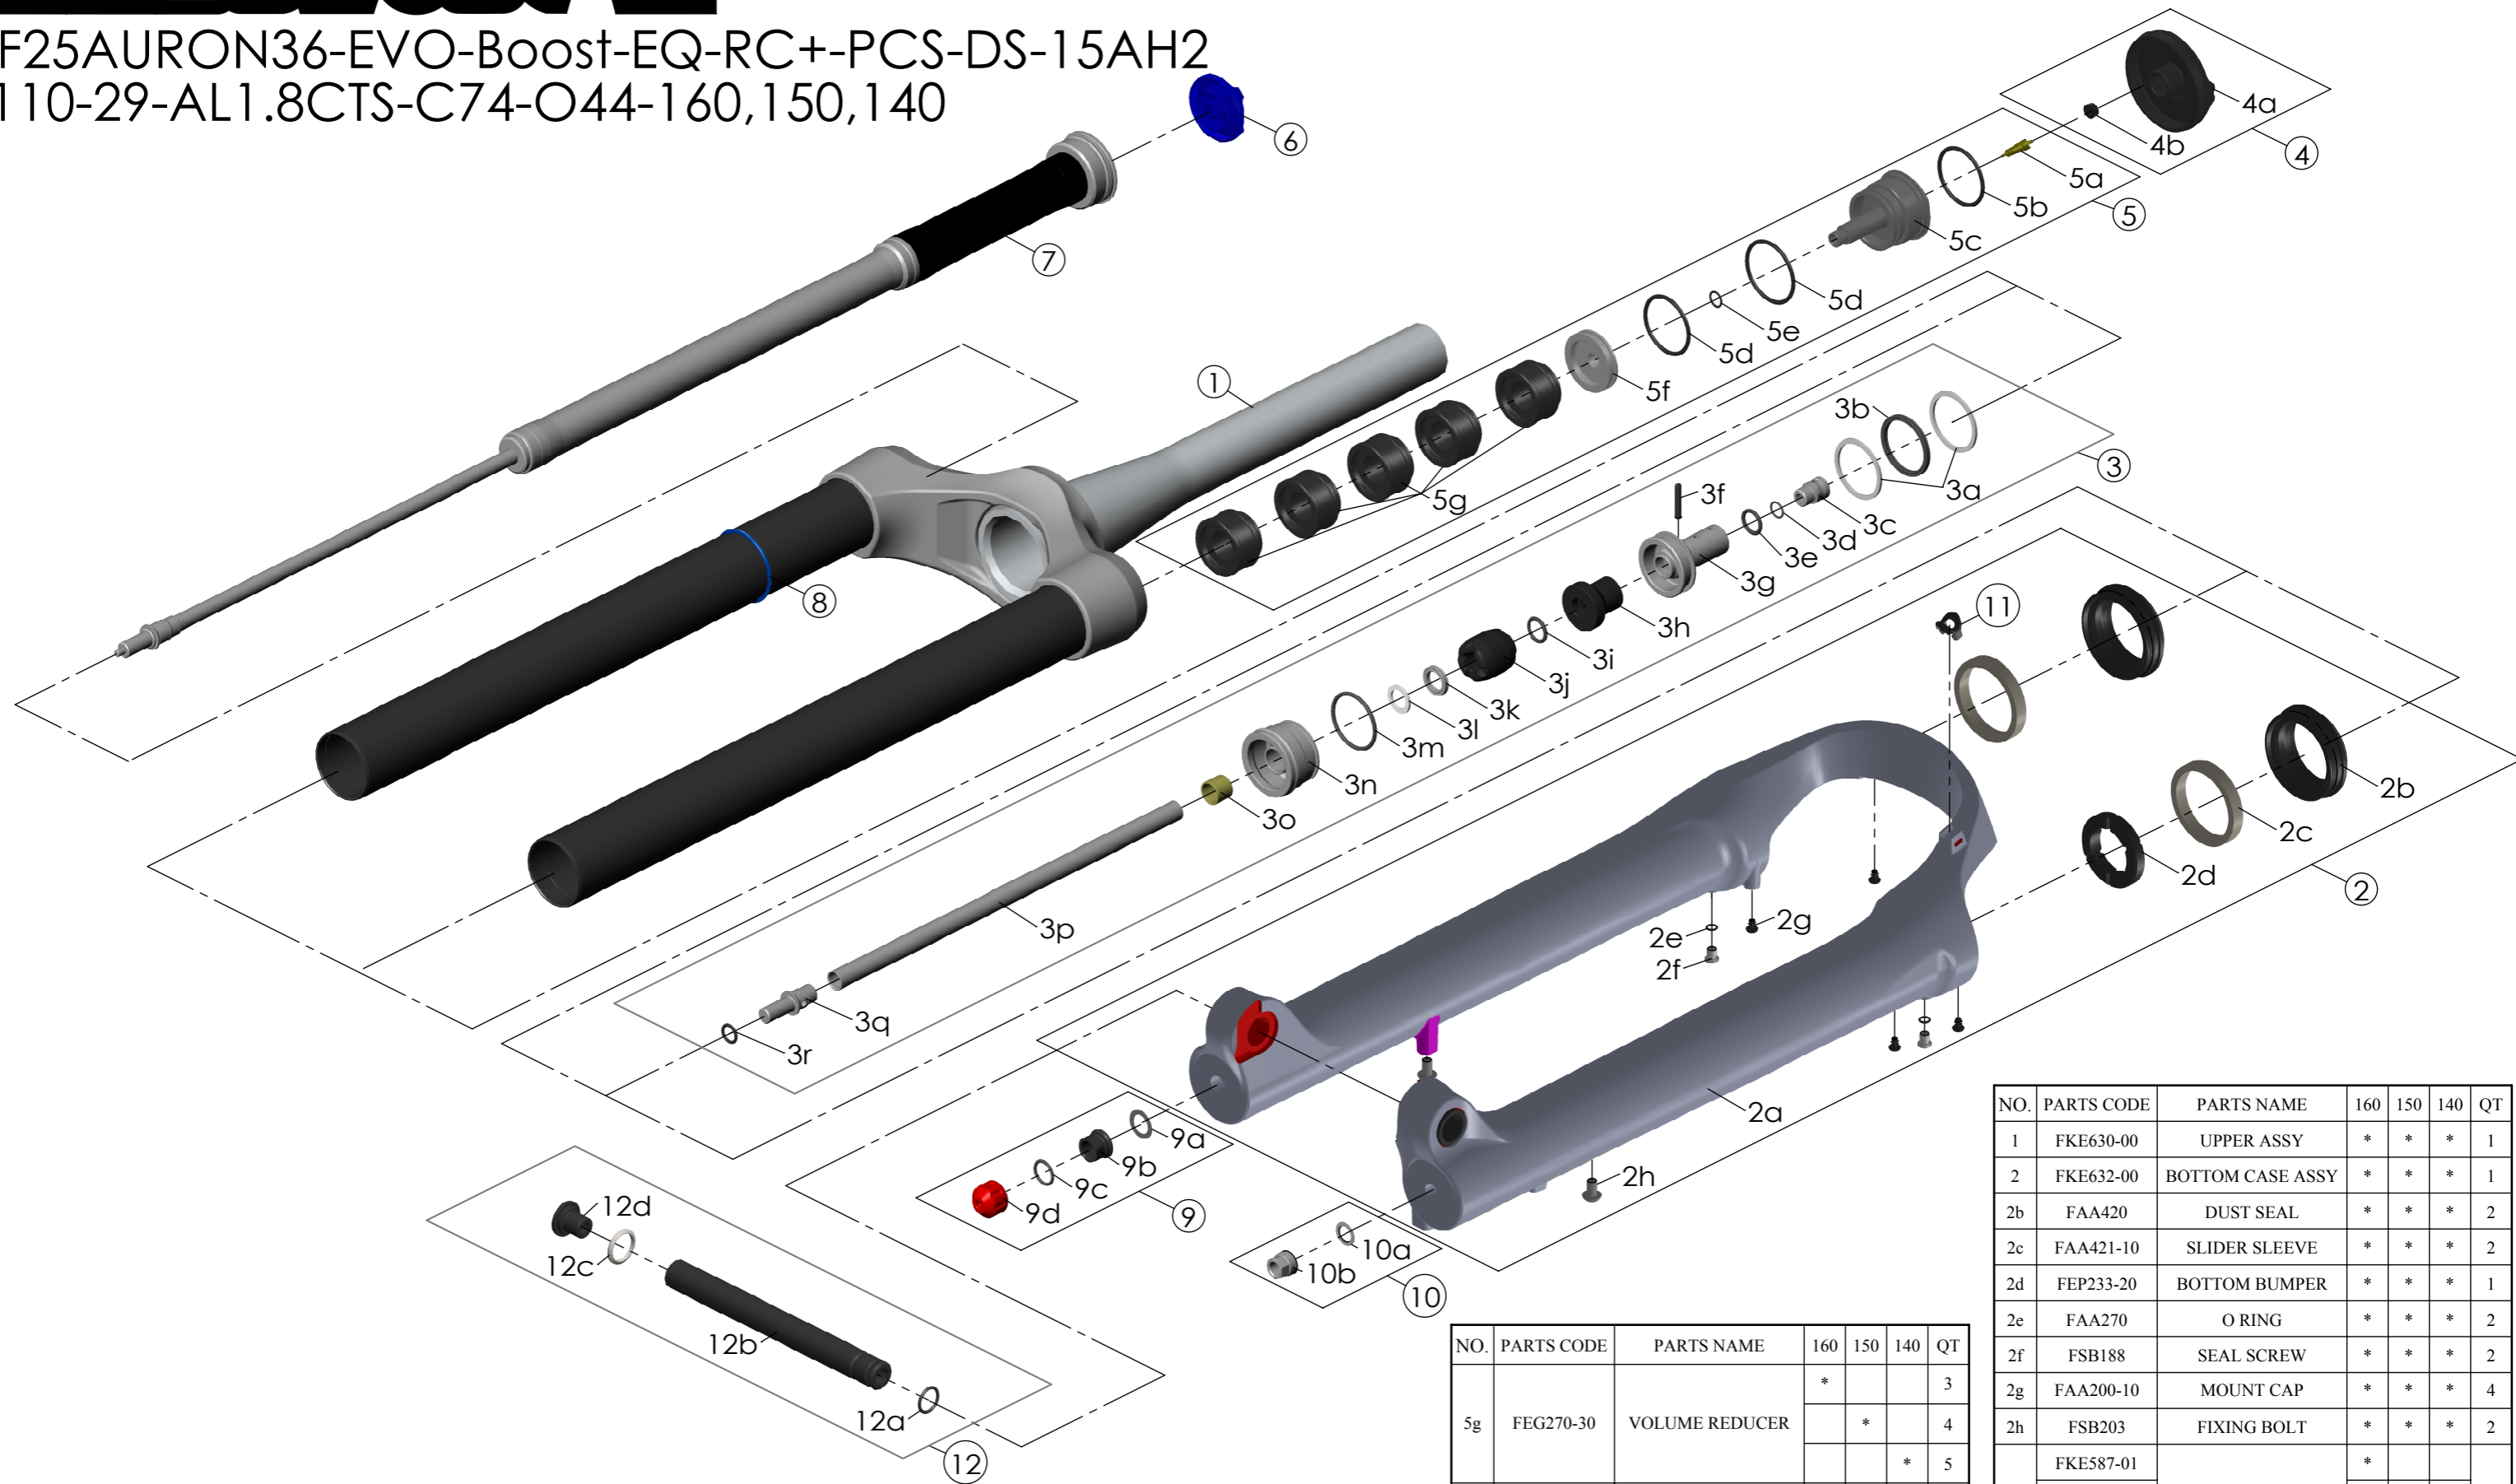

SF25AURON36-EVO-Boost-EQ-RC+-PCS-DS-15AH2
-110-29-AL1.8CTS-C74-O44-160,150,140

Date	2024.09.02	Version	0
Amended			

NO.	PARTS CODE	PARTS NAME	160	150	140	QT
11	FEG034	CABLE CLIP	*	*	*	1
12	FKA117-00	15AH2-110 AXLE SET	*	*	*	1

NO.	PARTS CODE	PARTS NAME	160	150	140	QT
5g	FEG270-30	VOLUME REDUCER	*			3
				*		4
					*	5
6	FEG604	RC KNOB	*	*	*	1
7	FUN240-85	RC+ UNIT	*	*	*	1
8	FAA397-40	O RING	*	*	*	1
9	FKE647-00	REBOUND KNOB ASSY	*	*	*	1
10	FKA063-03	FIXING NUT SET	*	*	*	1

NO.	PARTS CODE	PARTS NAME	160	150	140	QT
1	FKE630-00	UPPER ASSY	*	*	*	1
2	FKE632-00	BOTTOM CASE ASSY	*	*	*	1
2b	FAA420	DUST SEAL	*	*	*	2
2c	FAA421-10	SLIDER SLEEVE	*	*	*	2
2d	FEP233-20	BOTTOM BUMPER	*	*	*	1
2e	FAA270	O RING	*	*	*	2
2f	FSB188	SEAL SCREW	*	*	*	2
2g	FAA200-10	MOUNT CAP	*	*	*	4
2h	FSB203	FIXING BOLT	*	*	*	2
3	FKE587-01	SUPPORT TUBE ASSY	*			1
	FKE587-11			*		
	FKE587-21				*	
4	FKE595-10	VALVE CAP ASSY	*	*	*	1
5	FKE525-72	VOLUME ADJUSTER ASSY	*			1
	FKE525-82			*		
	FKE525-92				*	