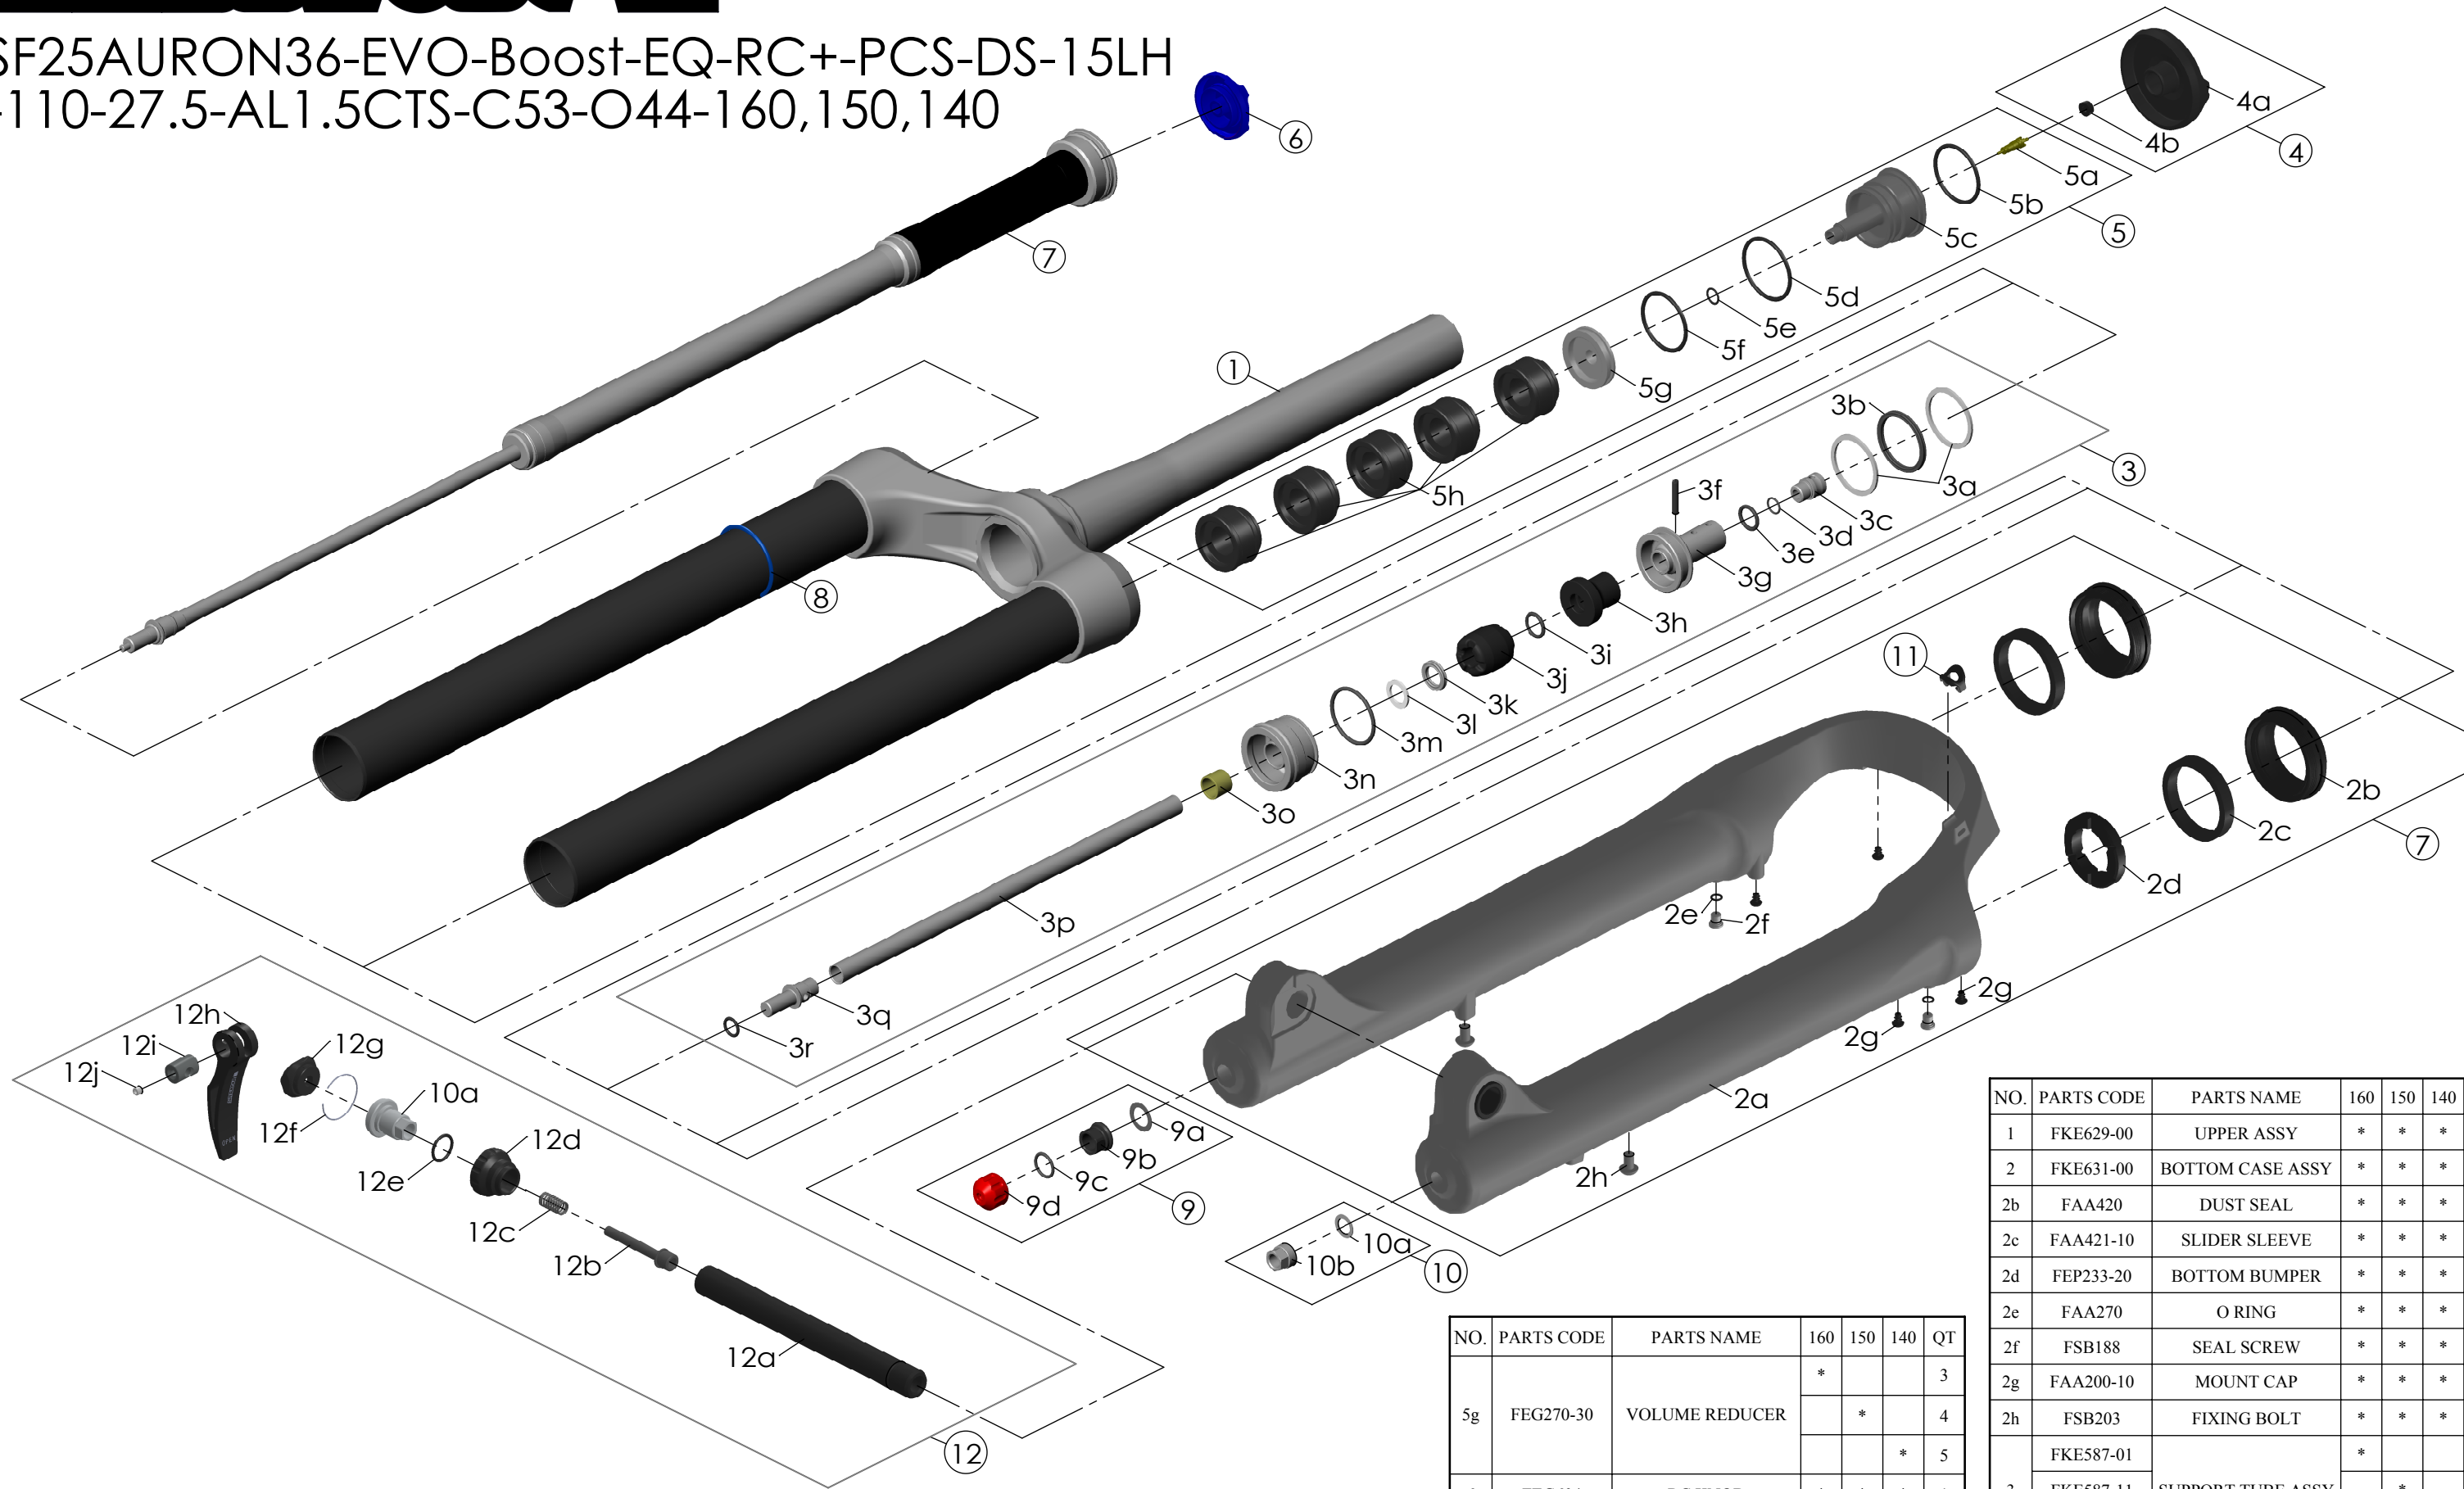

SF25AURON36-EVO-Boost-EQ-RC+-PCS-DS-15LH -110-27.5-AL1.5CTS-C53-O44-160,150,140

NO.	PARTS CODE	PARTS NAME	160	150	140	QT
11	FEG034	CABLE CLIP	*	*	*	1
12	FKA116-02	15LH-110 AXLE SET	*	*	*	1

NO.	PARTS CODE	PARTS NAME	160	150	140	QT
5g	FEG270-30	VOLUME REDUCER	*			3
				*		4
					*	5
6	FEG604	RC KNOB	*	*	*	1
7	FUN240-85	RC+ UNIT	*	*	*	1
8	FAA397-40	O RING	*	*	*	1
9	FKE647-00	REBOUND KNOB ASSY	*	*	*	1
10	FKA063-03	FIXING NUT SET	*	*	*	1

NO.	PARTS CODE	PARTS NAME	160	150	140	QT
1	FKE629-00	UPPER ASSY	*	*	*	1
2	FKE631-00	BOTTOM CASE ASSY	*	*	*	1
2b	FAA420	DUST SEAL	*	*	*	2
2c	FAA421-10	SLIDER SLEEVE	*	*	*	2
2d	FEP233-20	BOTTOM BUMPER	*	*	*	1
2e	FAA270	O RING	*	*	*	2
2f	FSB188	SEAL SCREW	*	*	*	2
2g	FAA200-10	MOUNT CAP	*	*	*	4
2h	FSB203	FIXING BOLT	*	*	*	2
3	FKE587-01	SUPPORT TUBE ASSY	*			1
	FKE587-11			*		
	FKE587-21				*	
4	FKE595-10	VALVE CAP ASSY	*	*	*	1
5	FKE525-72	VOLUME ADJUSTER ASSY	*			1
	FKE525-82			*		
	FKE525-92				*	