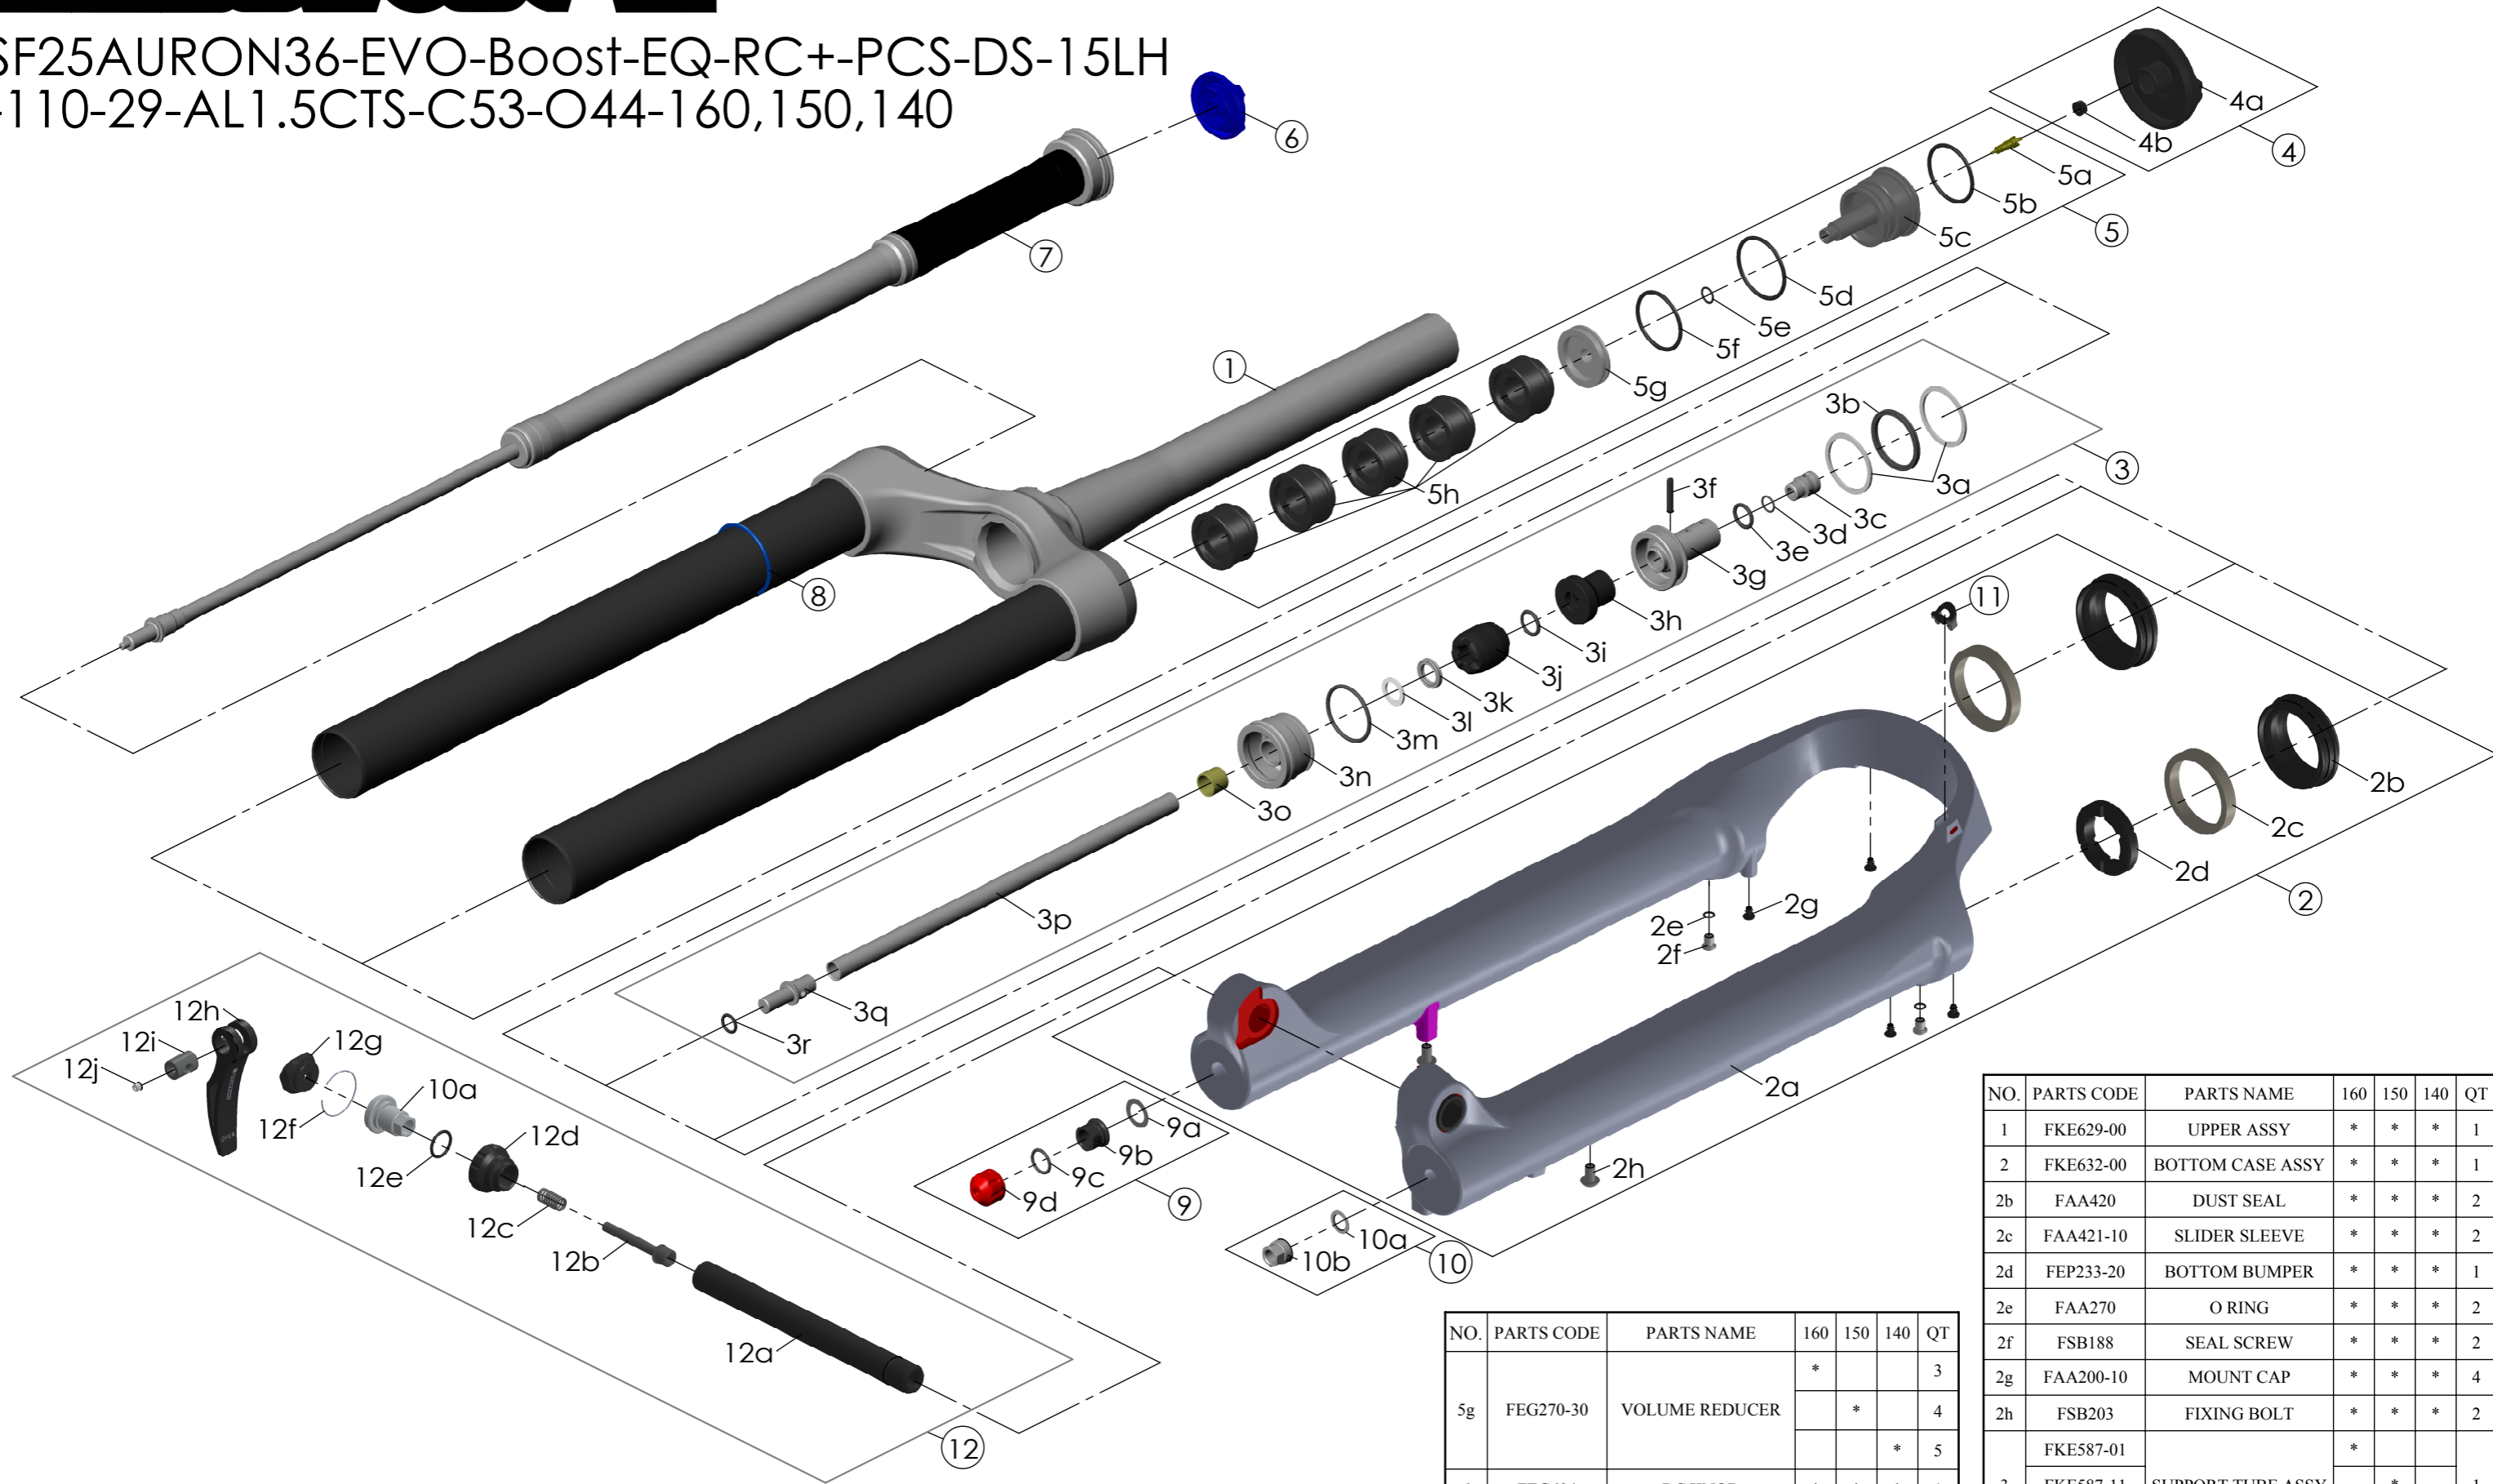

SF25AURON36-EVO-Boost-EQ-RC+-PCS-DS-15LH
-110-29-AL1.5CTS-C53-O44-160,150,140

NO.	PARTS CODE	PARTS NAME	160	150	140	QT
11	FEG034	CABLE CLIP	*	*	*	1
12	FKA116-02	15LH-110 AXLE SET	*	*	*	1

NO.	PARTS CODE	PARTS NAME	160	150	140	QT
5g	FEG270-30	VOLUME REDUCER	*			3
				*		4
					*	5
6	FEG604	RC KNOB	*	*	*	1
7	FUN240-85	RC+ UNIT	*	*	*	1
8	FAA397-40	O RING	*	*	*	1
9	FKE647-00	REBOUND KNOB ASSY	*	*	*	1
10	FKA063-03	FIXING NUT SET	*	*	*	1

NO.	PARTS CODE	PARTS NAME	160	150	140	QT
1	FKE629-00	UPPER ASSY	*	*	*	1
2	FKE632-00	BOTTOM CASE ASSY	*	*	*	1
2b	FAA420	DUST SEAL	*	*	*	2
2c	FAA421-10	SLIDER SLEEVE	*	*	*	2
2d	FEP233-20	BOTTOM BUMPER	*	*	*	1
2e	FAA270	O RING	*	*	*	2
2f	FSB188	SEAL SCREW	*	*	*	2
2g	FAA200-10	MOUNT CAP	*	*	*	4
2h	FSB203	FIXING BOLT	*	*	*	2
3	FKE587-01	SUPPORT TUBE ASSY	*			1
	FKE587-11			*		
	FKE587-21				*	
4	FKE595-10	VALVE CAP ASSY	*	*	*	1
5	FKE525-72	VOLUME ADJUSTER ASSY	*			1
	FKE525-82			*		
	FKE525-92				*	