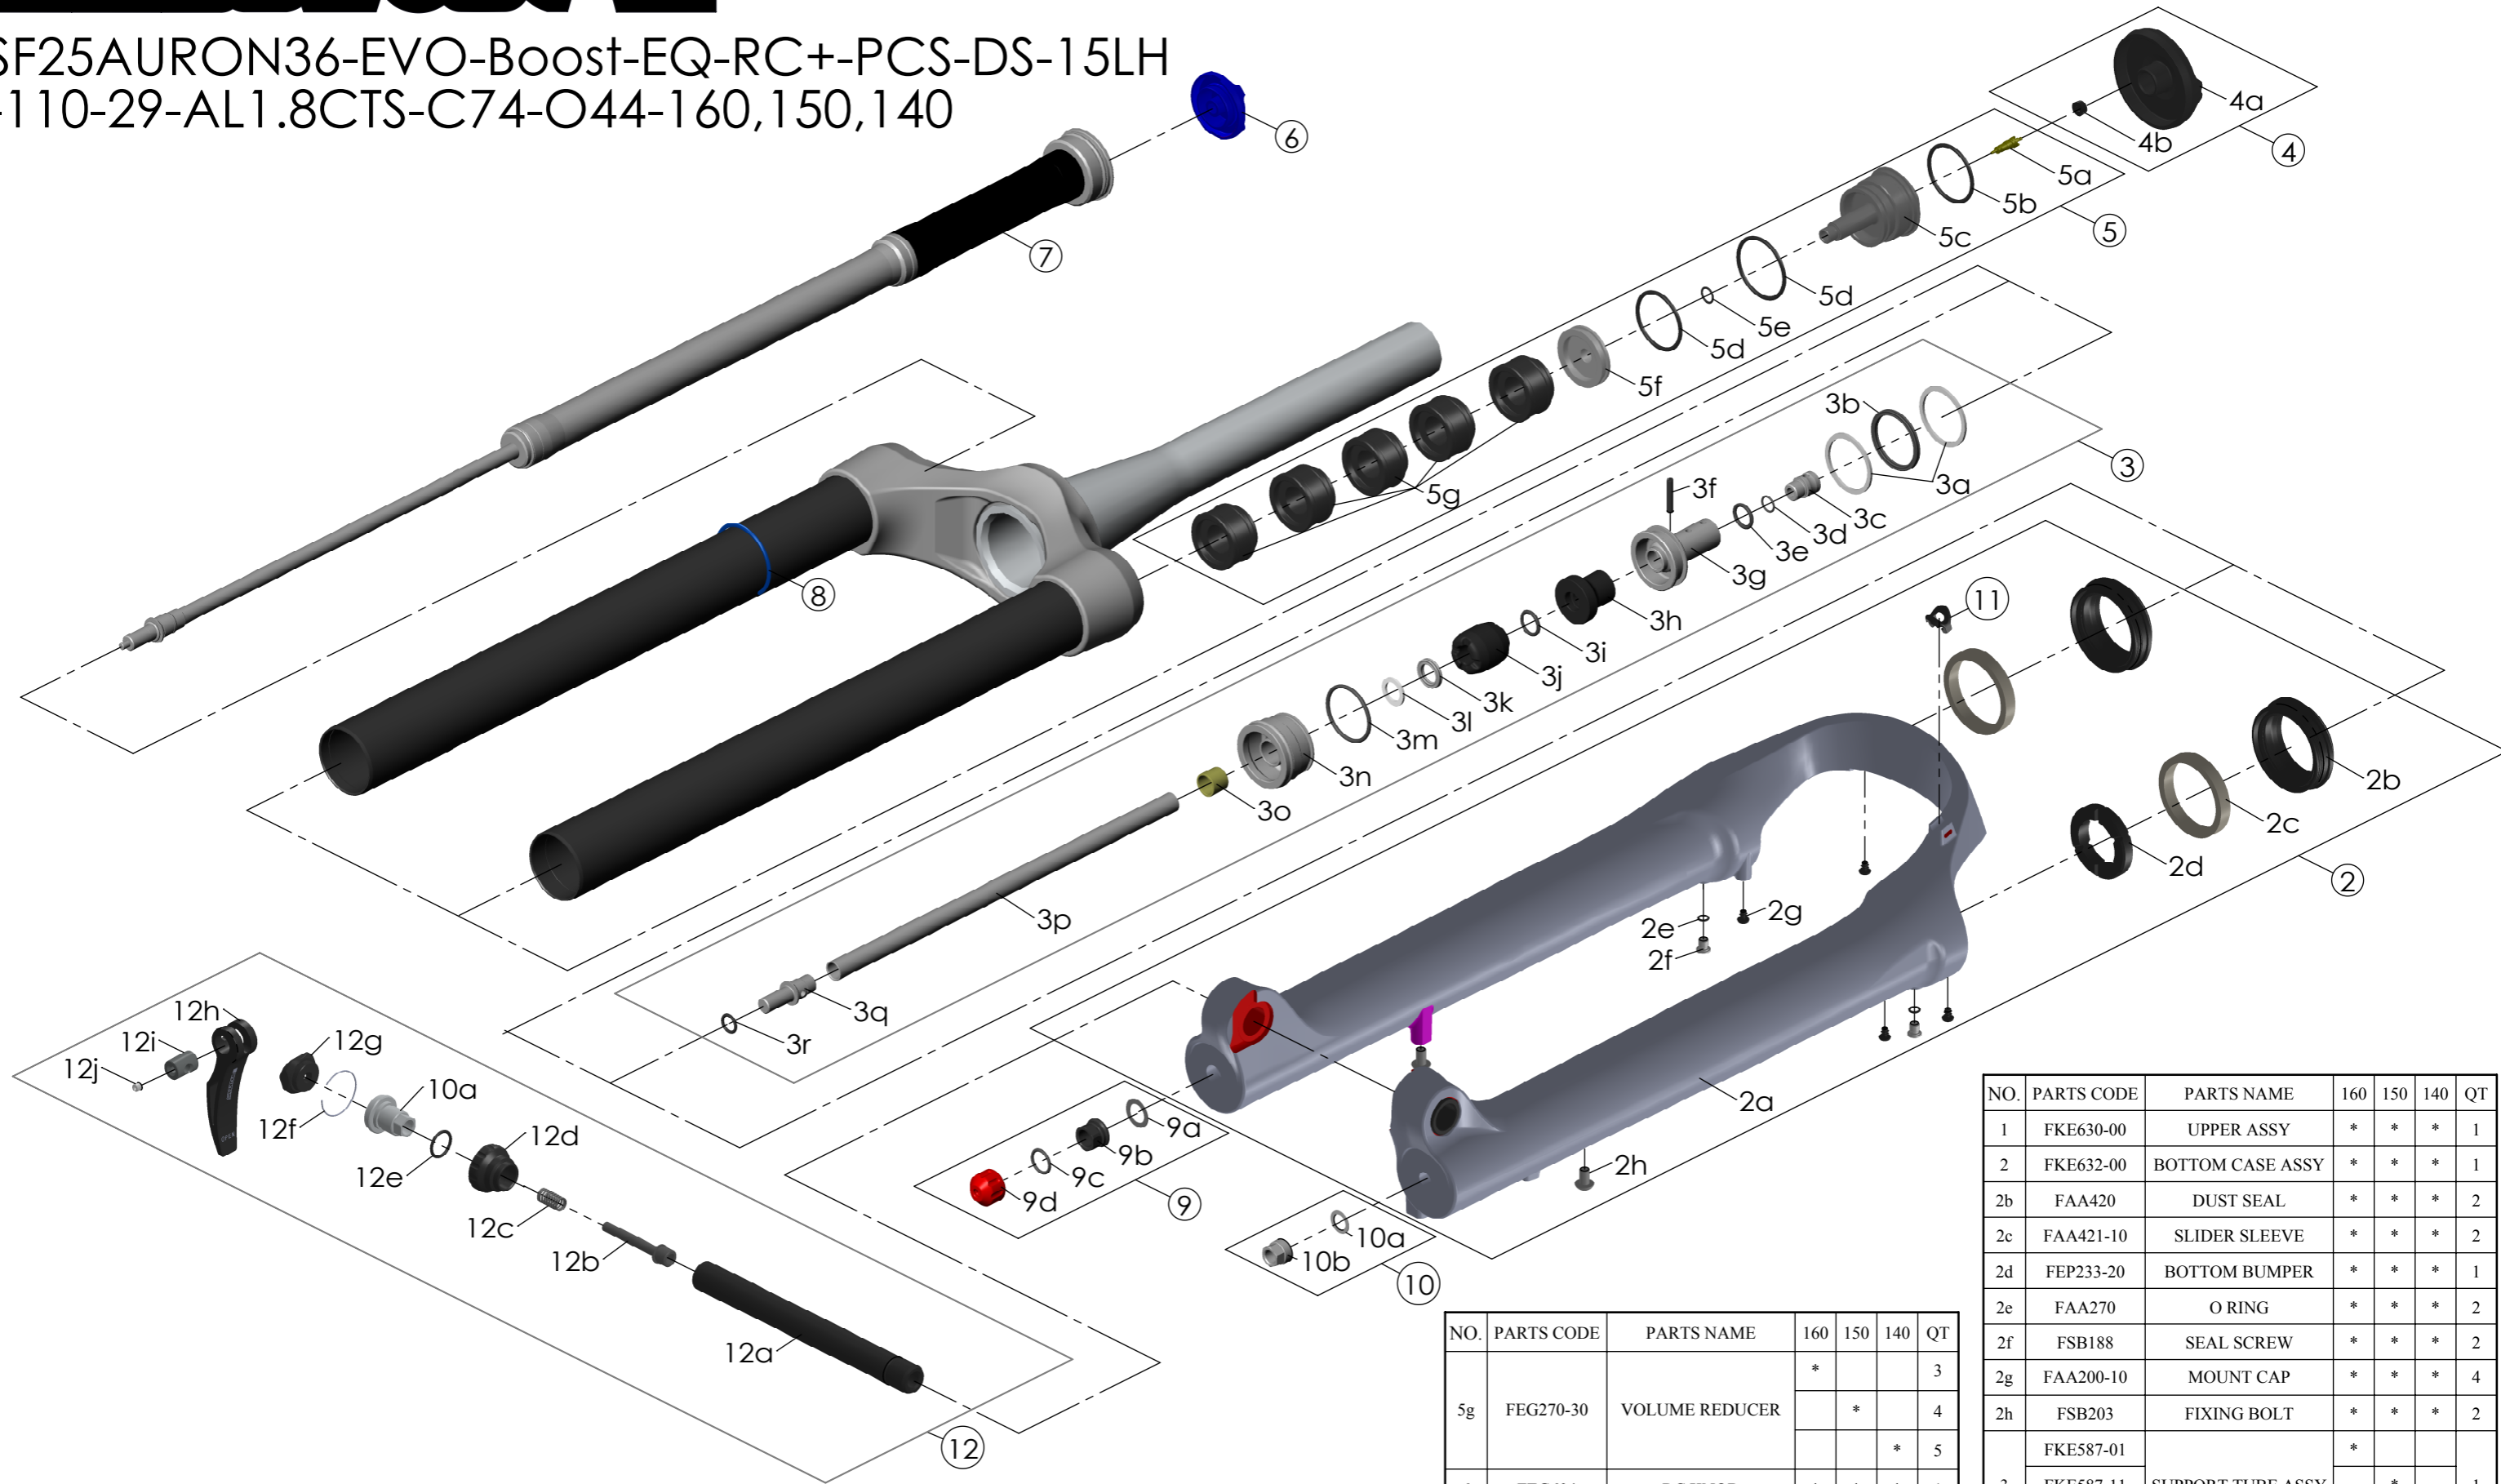

SF25AURON36-EVO-Boost-EQ-RC+-PCS-DS-15LH -110-29-AL1.8CTS-C74-O44-160,150,140

NO.	PARTS CODE	PARTS NAME	160	150	140	QT
11	FEG034	CABLE CLIP	*	*	*	1
12	FKA116-02	15LH-110 AXLE SET	*	*	*	1

NO.	PARTS CODE	PARTS NAME	160	150	140	QT
5g	FEG270-30	VOLUME REDUCER	*			3
				*		4
					*	5
6	FEG604	RC KNOB	*	*	*	1
7	FUN240-85	RC+ UNIT	*	*	*	1
8	FAA397-40	O RING	*	*	*	1
9	FKE647-00	REBOUND KNOB ASSY	*	*	*	1
10	FKA063-03	FIXING NUT SET	*	*	*	1

NO.	PARTS CODE	PARTS NAME	160	150	140	QT
1	FKE630-00	UPPER ASSY	*	*	*	1
2	FKE632-00	BOTTOM CASE ASSY	*	*	*	1
2b	FAA420	DUST SEAL	*	*	*	2
2c	FAA421-10	SLIDER SLEEVE	*	*	*	2
2d	FEP233-20	BOTTOM BUMPER	*	*	*	1
2e	FAA270	O RING	*	*	*	2
2f	FSB188	SEAL SCREW	*	*	*	2
2g	FAA200-10	MOUNT CAP	*	*	*	4
2h	FSB203	FIXING BOLT	*	*	*	2
3	FKE587-01	SUPPORT TUBE ASSY	*			1
	FKE587-11			*		
	FKE587-21				*	
4	FKE595-10	VALVE CAP ASSY	*	*	*	1
5	FKE525-72	VOLUME ADJUSTER ASSY	*			1
	FKE525-82			*		
	FKE525-92				*	