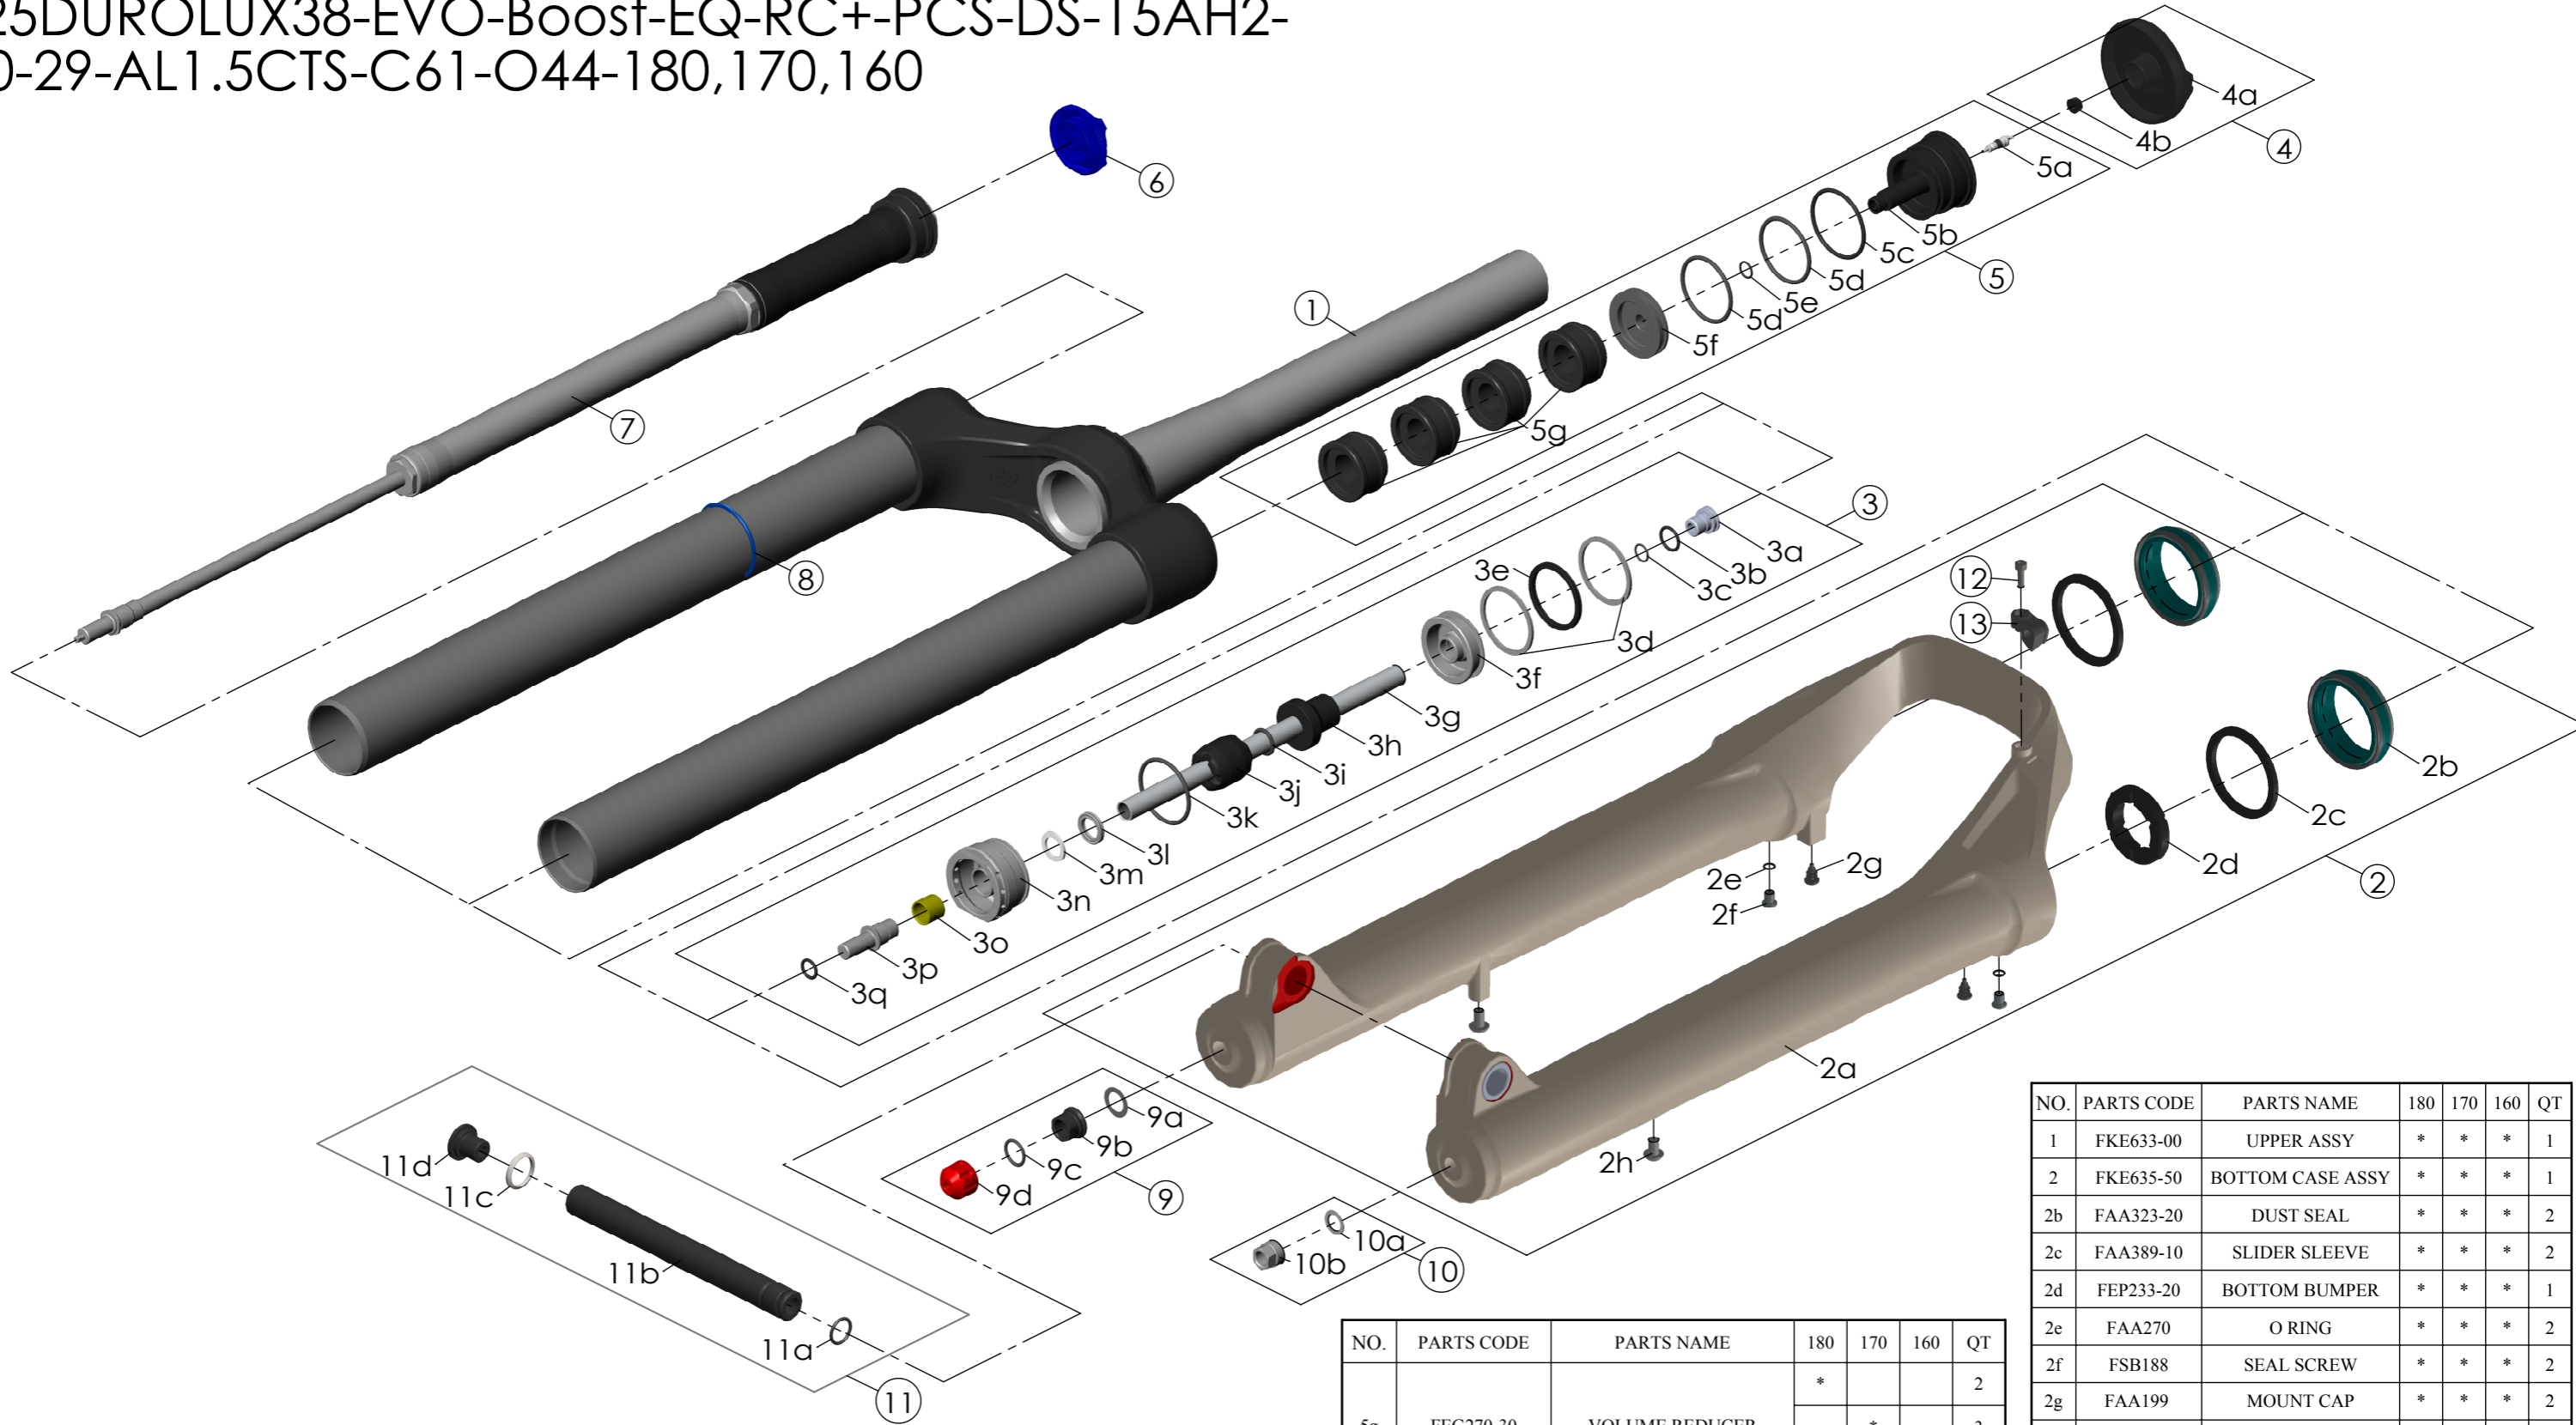

SF25DUROLUX38-EVO-Boost-EQ-RC+-PCS-DS-15AH2-110-29-AL1.5CTS-C61-O44-180,170,160

NO.	PARTS CODE	PARTS NAME	180	170	160	QT
11	FKA117-00	15AH2-110 AXLE SET	*	*	*	1
12	FSB091-30	FIXING BOLT	*	*	*	1
13	FEG618	CABLE GUIDE	*	*	*	1

NO.	PARTS CODE	PARTS NAME	180	170	160	QT
5g	FEG270-30	VOLUME REDUCER	*			2
				*		3
					*	4
6	FEG604	RC KNOB	*	*	*	1
7	FUN240-95	RC+ UNIT	*	*	*	1
8	FAA397-20	O RING	*	*	*	1
9	FKE647-00	REBOUND KNOB ASSY	*	*	*	1
10	FKA063-03	FIXING NUT SET	*	*	*	1

NO.	PARTS CODE	PARTS NAME	180	170	160	QT
1	FKE633-00	UPPER ASSY	*	*	*	1
2	FKE635-50	BOTTOM CASE ASSY	*	*	*	1
2b	FAA323-20	DUST SEAL	*	*	*	2
2c	FAA389-10	SLIDER SLEEVE	*	*	*	2
2d	FEP233-20	BOTTOM BUMPER	*	*	*	1
2e	FAA270	O RING	*	*	*	2
2f	FSB188	SEAL SCREW	*	*	*	2
2g	FAA199	MOUNT CAP	*	*	*	2
2h	FSB203	FIXING BOLT	*	*	*	2
3	FKE577-66	SUPPORT TUBE ASSY	*			1
	FKE577-76			*		
	FKE577-86				*	
4	FKE595-10	VALVE CAP ASSY	*	*	*	1
5	FKE525-73	VOLUME ADJUSTER ASSY	*			1
	FKE525-83			*		
	FKE525-93				*	