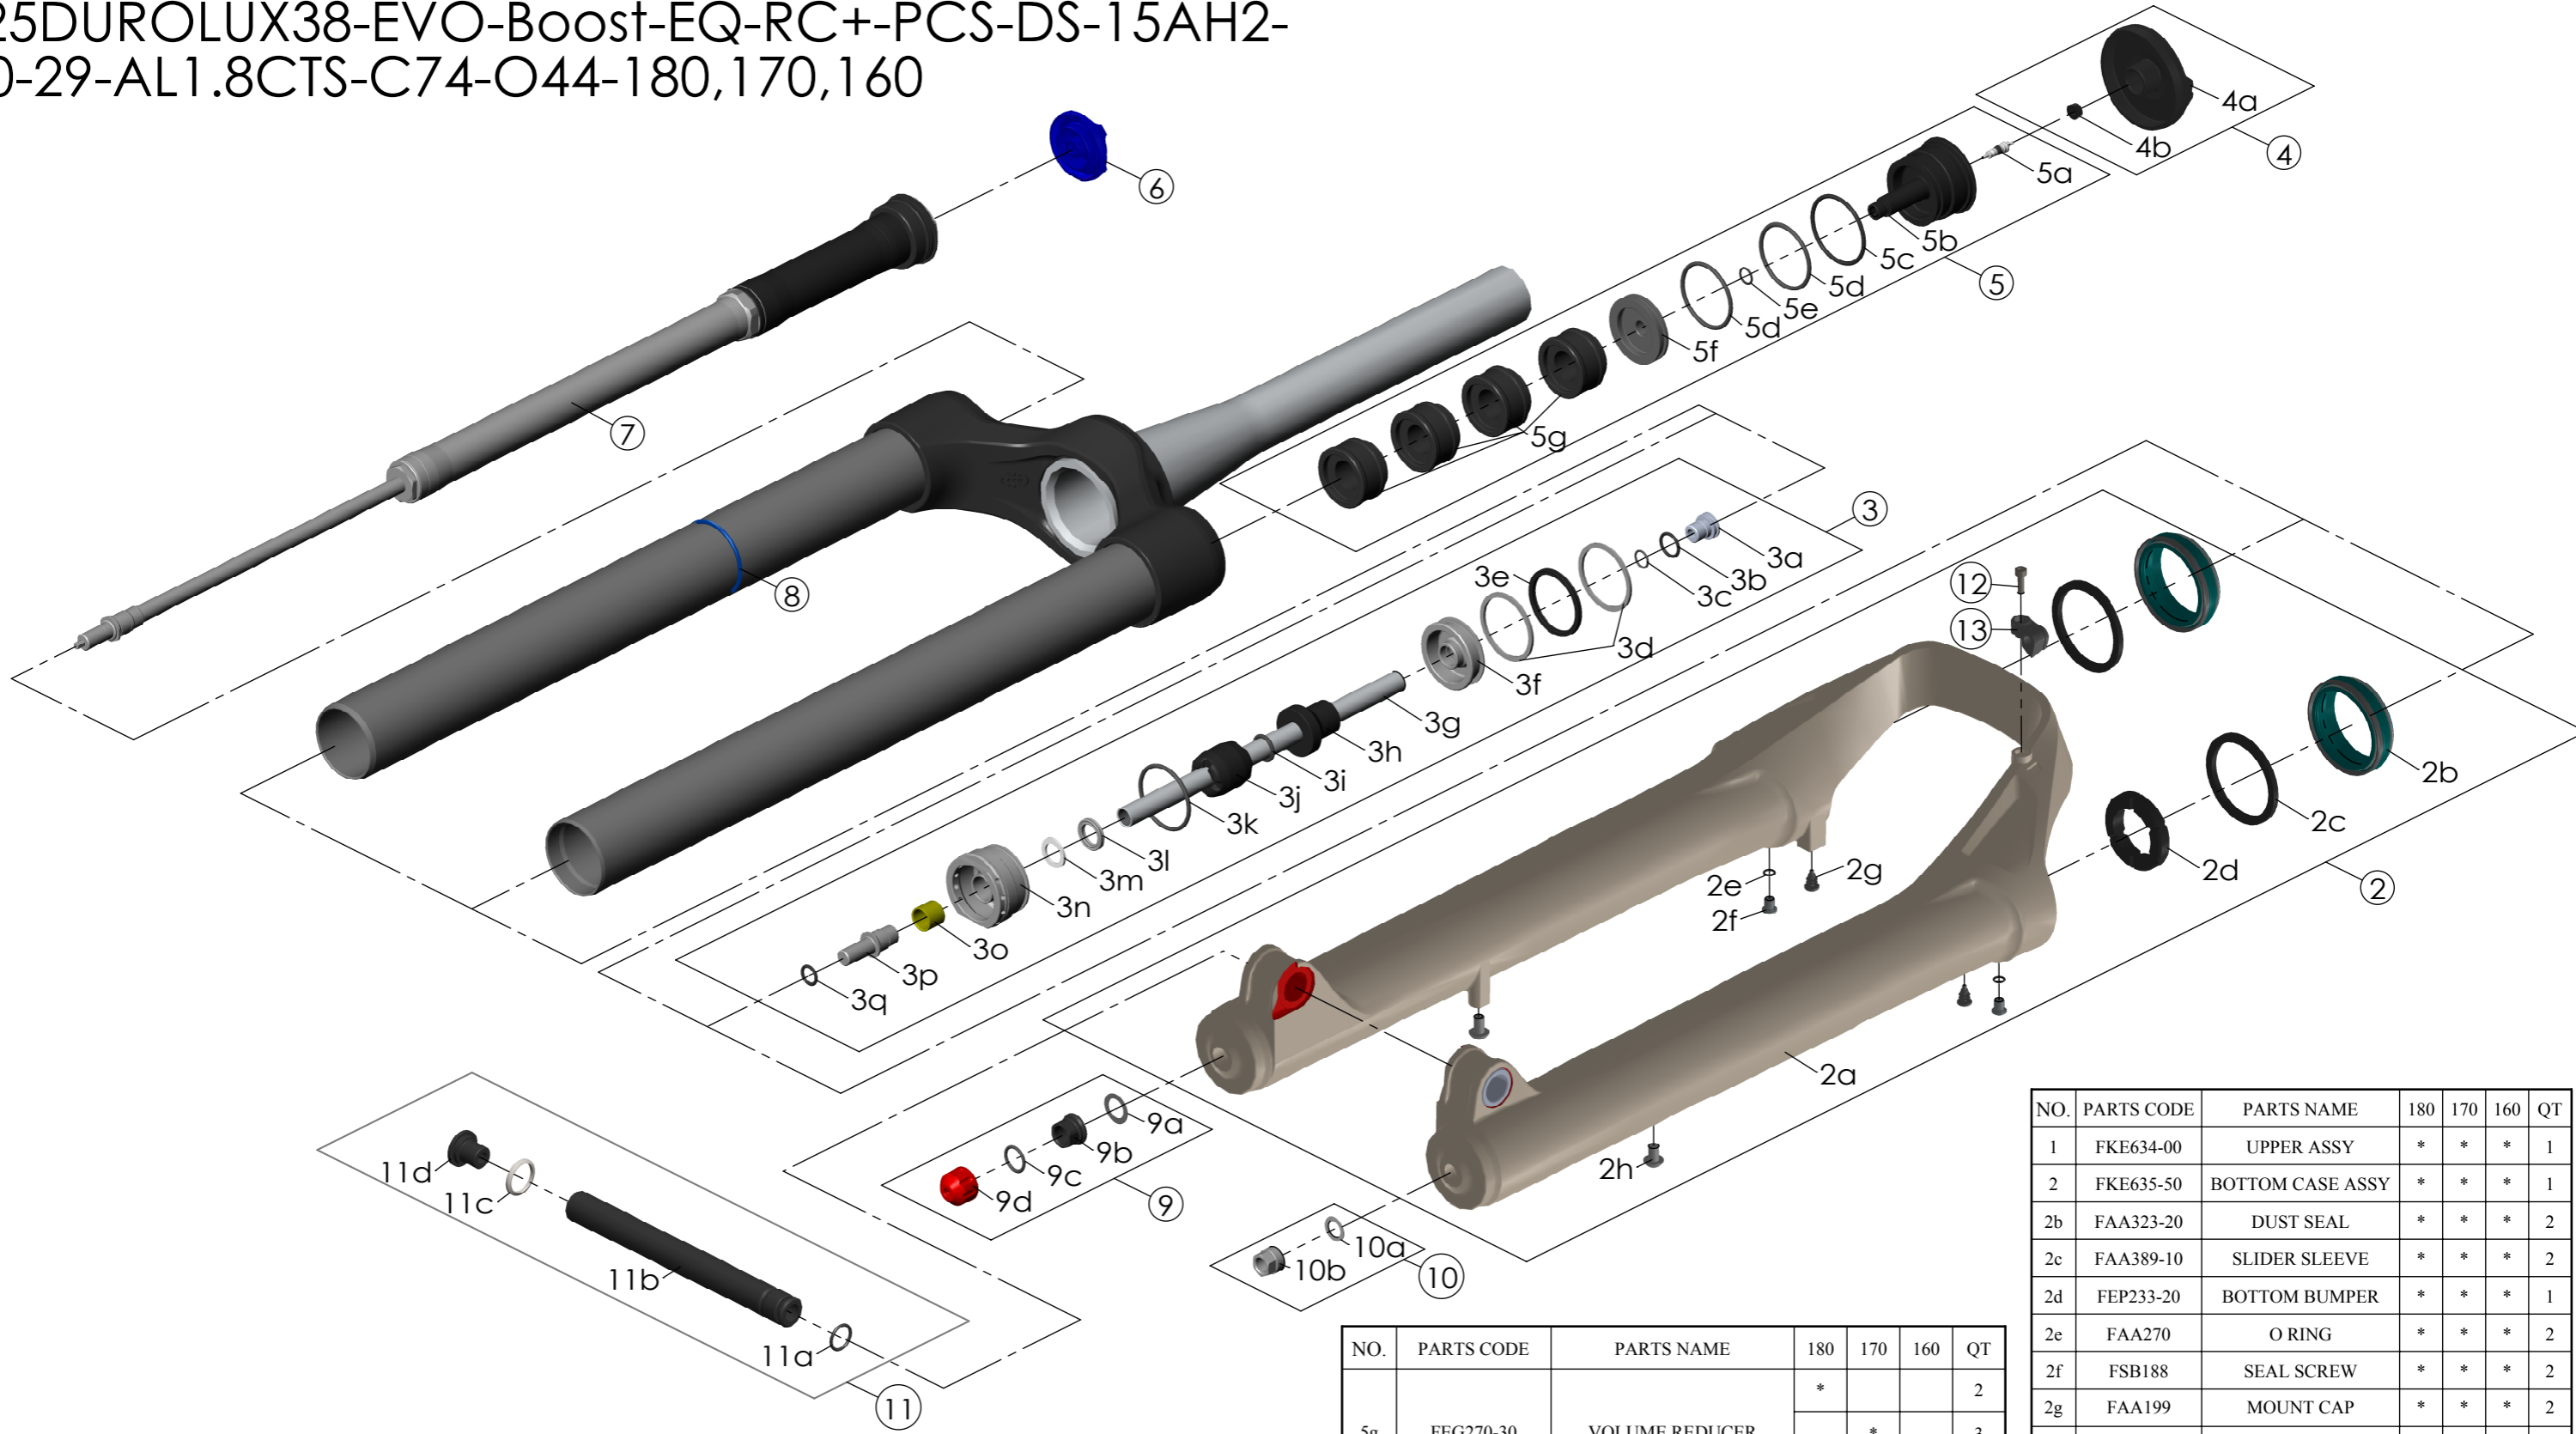

SF25DUROLUX38-EVO-Boost-EQ-RC+-PCS-DS-15AH2-110-29-AL1.8CTS-C74-O44-180,170,160

NO.	PARTS CODE	PARTS NAME	180	170	160	QT
11	FKA117-00	15AH2-110 AXLE SET	*	*	*	1
12	FSB091-30	FIXING BOLT	*	*	*	1
13	FEG618	CABLE GUIDE	*	*	*	1

NO.	PARTS CODE	PARTS NAME	180	170	160	QT
5g	FEG270-30	VOLUME REDUCER	*			2
				*		3
					*	4
6	FEG604	RC KNOB	*	*	*	1
7	FAA397-20	O RING	*	*	*	1
9	FKE647-00	REBOUND KNOB ASSY	*	*	*	1
10	FKA063-03	FIXING NUT SET	*	*	*	1

NO.	PARTS CODE	PARTS NAME	180	170	160	QT
1	FKE634-00	UPPER ASSY	*	*	*	1
2	FKE635-50	BOTTOM CASE ASSY	*	*	*	1
2b	FAA323-20	DUST SEAL	*	*	*	2
2c	FAA389-10	SLIDER SLEEVE	*	*	*	2
2d	FEP233-20	BOTTOM BUMPER	*	*	*	1
2e	FAA270	O RING	*	*	*	2
2f	FSB188	SEAL SCREW	*	*	*	2
2g	FAA199	MOUNT CAP	*	*	*	2
2h	FSB203	FIXING BOLT	*	*	*	2
3	FKE577-66	SUPPORT TUBE ASSY	*			1
	FKE577-76			*		
	FKE577-86				*	
4	FKE595-10	VALVE CAP ASSY	*	*	*	1
5	FKE525-73	VOLUME ADJUSTER ASSY	*			1
	FKE525-83			*		
	FKE525-93				*	