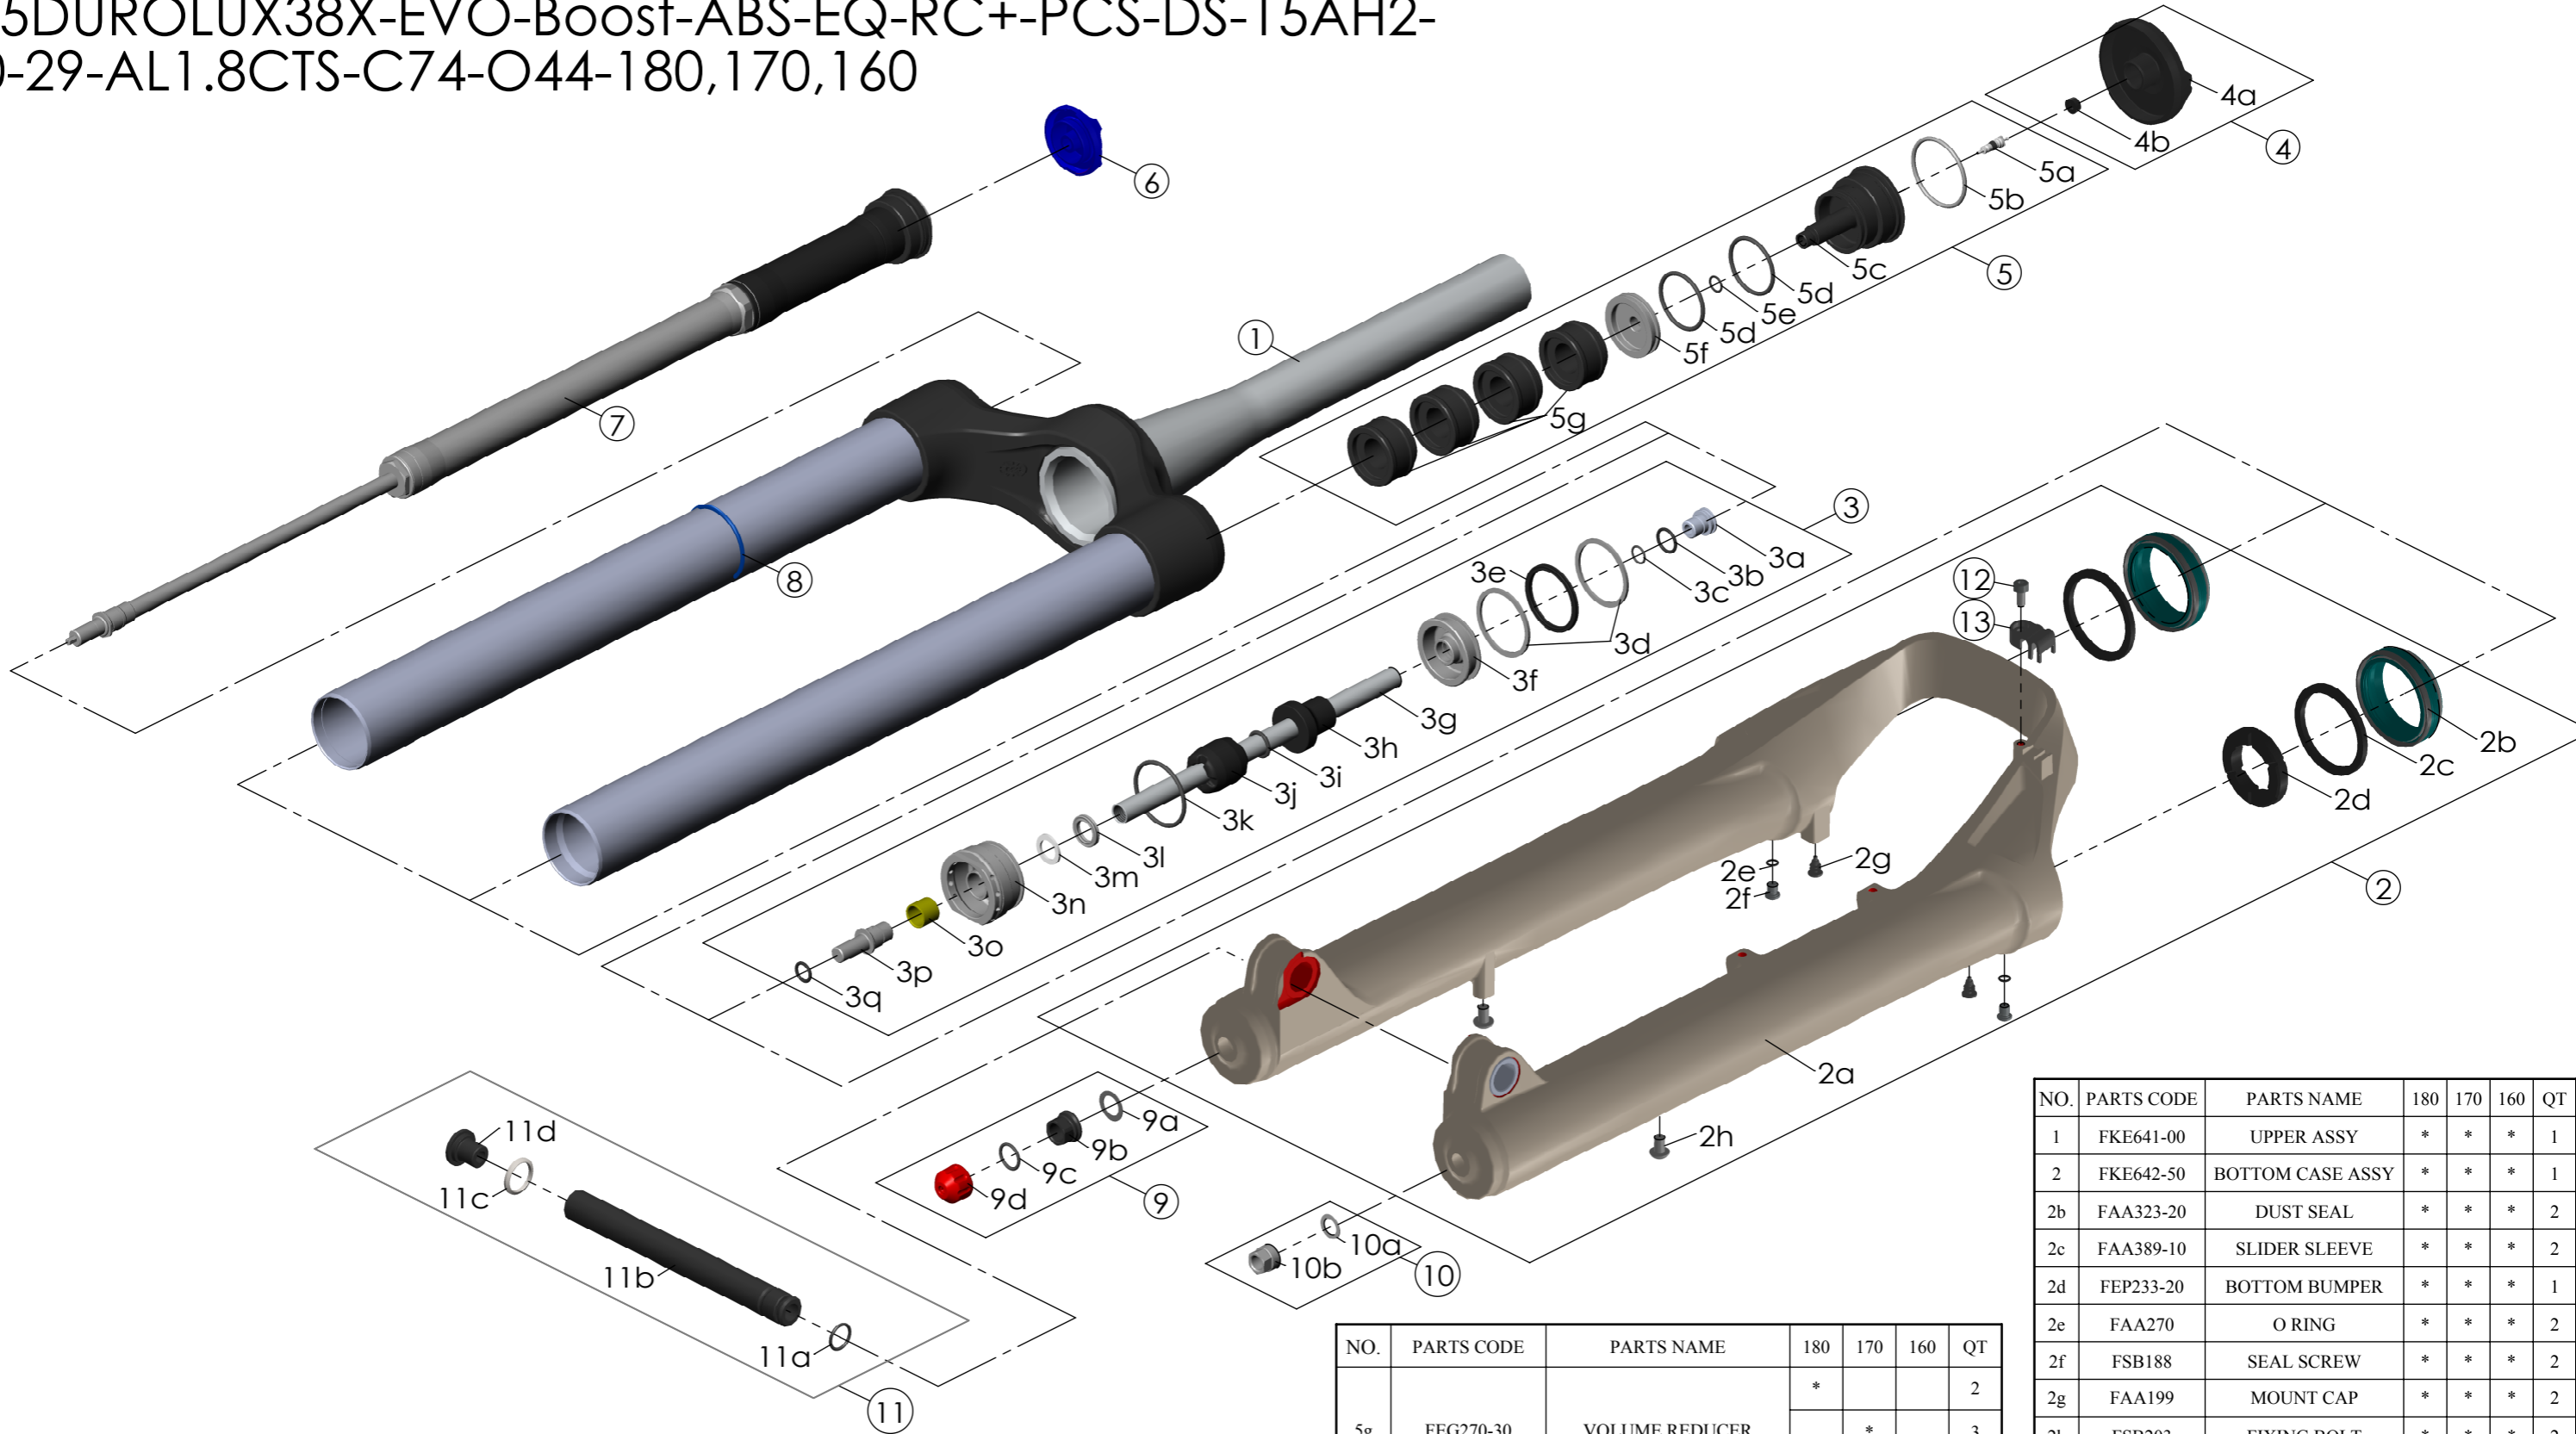

## SF25DUROLUX38X-EVO-Boost-ABS-EQ-RC+-PCS-DS-15AH2-110-29-AL1.8CTS-C74-O44-180,170,160

NO.	PARTS CODE	PARTS NAME	180	170	160	QT
11	FKA117-00	15AH2-110 AXLE SET	*	*	*	1
12	FSB153	GUIDE FIXING BOLT	*	*	*	1
13	FEG619	CABLE GUIDE	*	*	*	1

NO.	PARTS CODE	PARTS NAME	180	170	160	QT
5g	FEG270-30	VOLUME REDUCER	*	*	*	2
6	FEG604	RC KNOB	*	*	*	1
7	FUN240-95	RC+ UNIT	*	*	*	1
8	FAA397-20	O RING	*	*	*	1
9	FKE647-00	REBOUND KNOB ASSY	*	*	*	1
10	FKA063-03	FIXING NUT SET	*	*	*	1

NO.	PARTS CODE	PARTS NAME	180	170	160	QT
1	FKE641-00	UPPER ASSY	*	*	*	1
2	FKE642-50	BOTTOM CASE ASSY	*	*	*	1
2b	FAA323-20	DUST SEAL	*	*	*	2
2c	FAA389-10	SLIDER SLEEVE	*	*	*	2
2d	FEP233-20	BOTTOM BUMPER	*	*	*	1
2e	FAA270	O RING	*	*	*	2
2f	FSB188	SEAL SCREW	*	*	*	2
2g	FAA199	MOUNT CAP	*	*	*	2
2h	FSB203	FIXING BOLT	*	*	*	2
3	FKE577-36	SUPPORT TUBE ASSY	*	*	*	1
	FKE577-06					
	FKE577-16				*	
4	FKE595-10	VALVE CAP ASSY	*	*	*	1
5	FKE525-04	VOLUME ADJUSTER ASSY	*	*	*	1
	FKE525-14				*	
	FKE525-24				*	