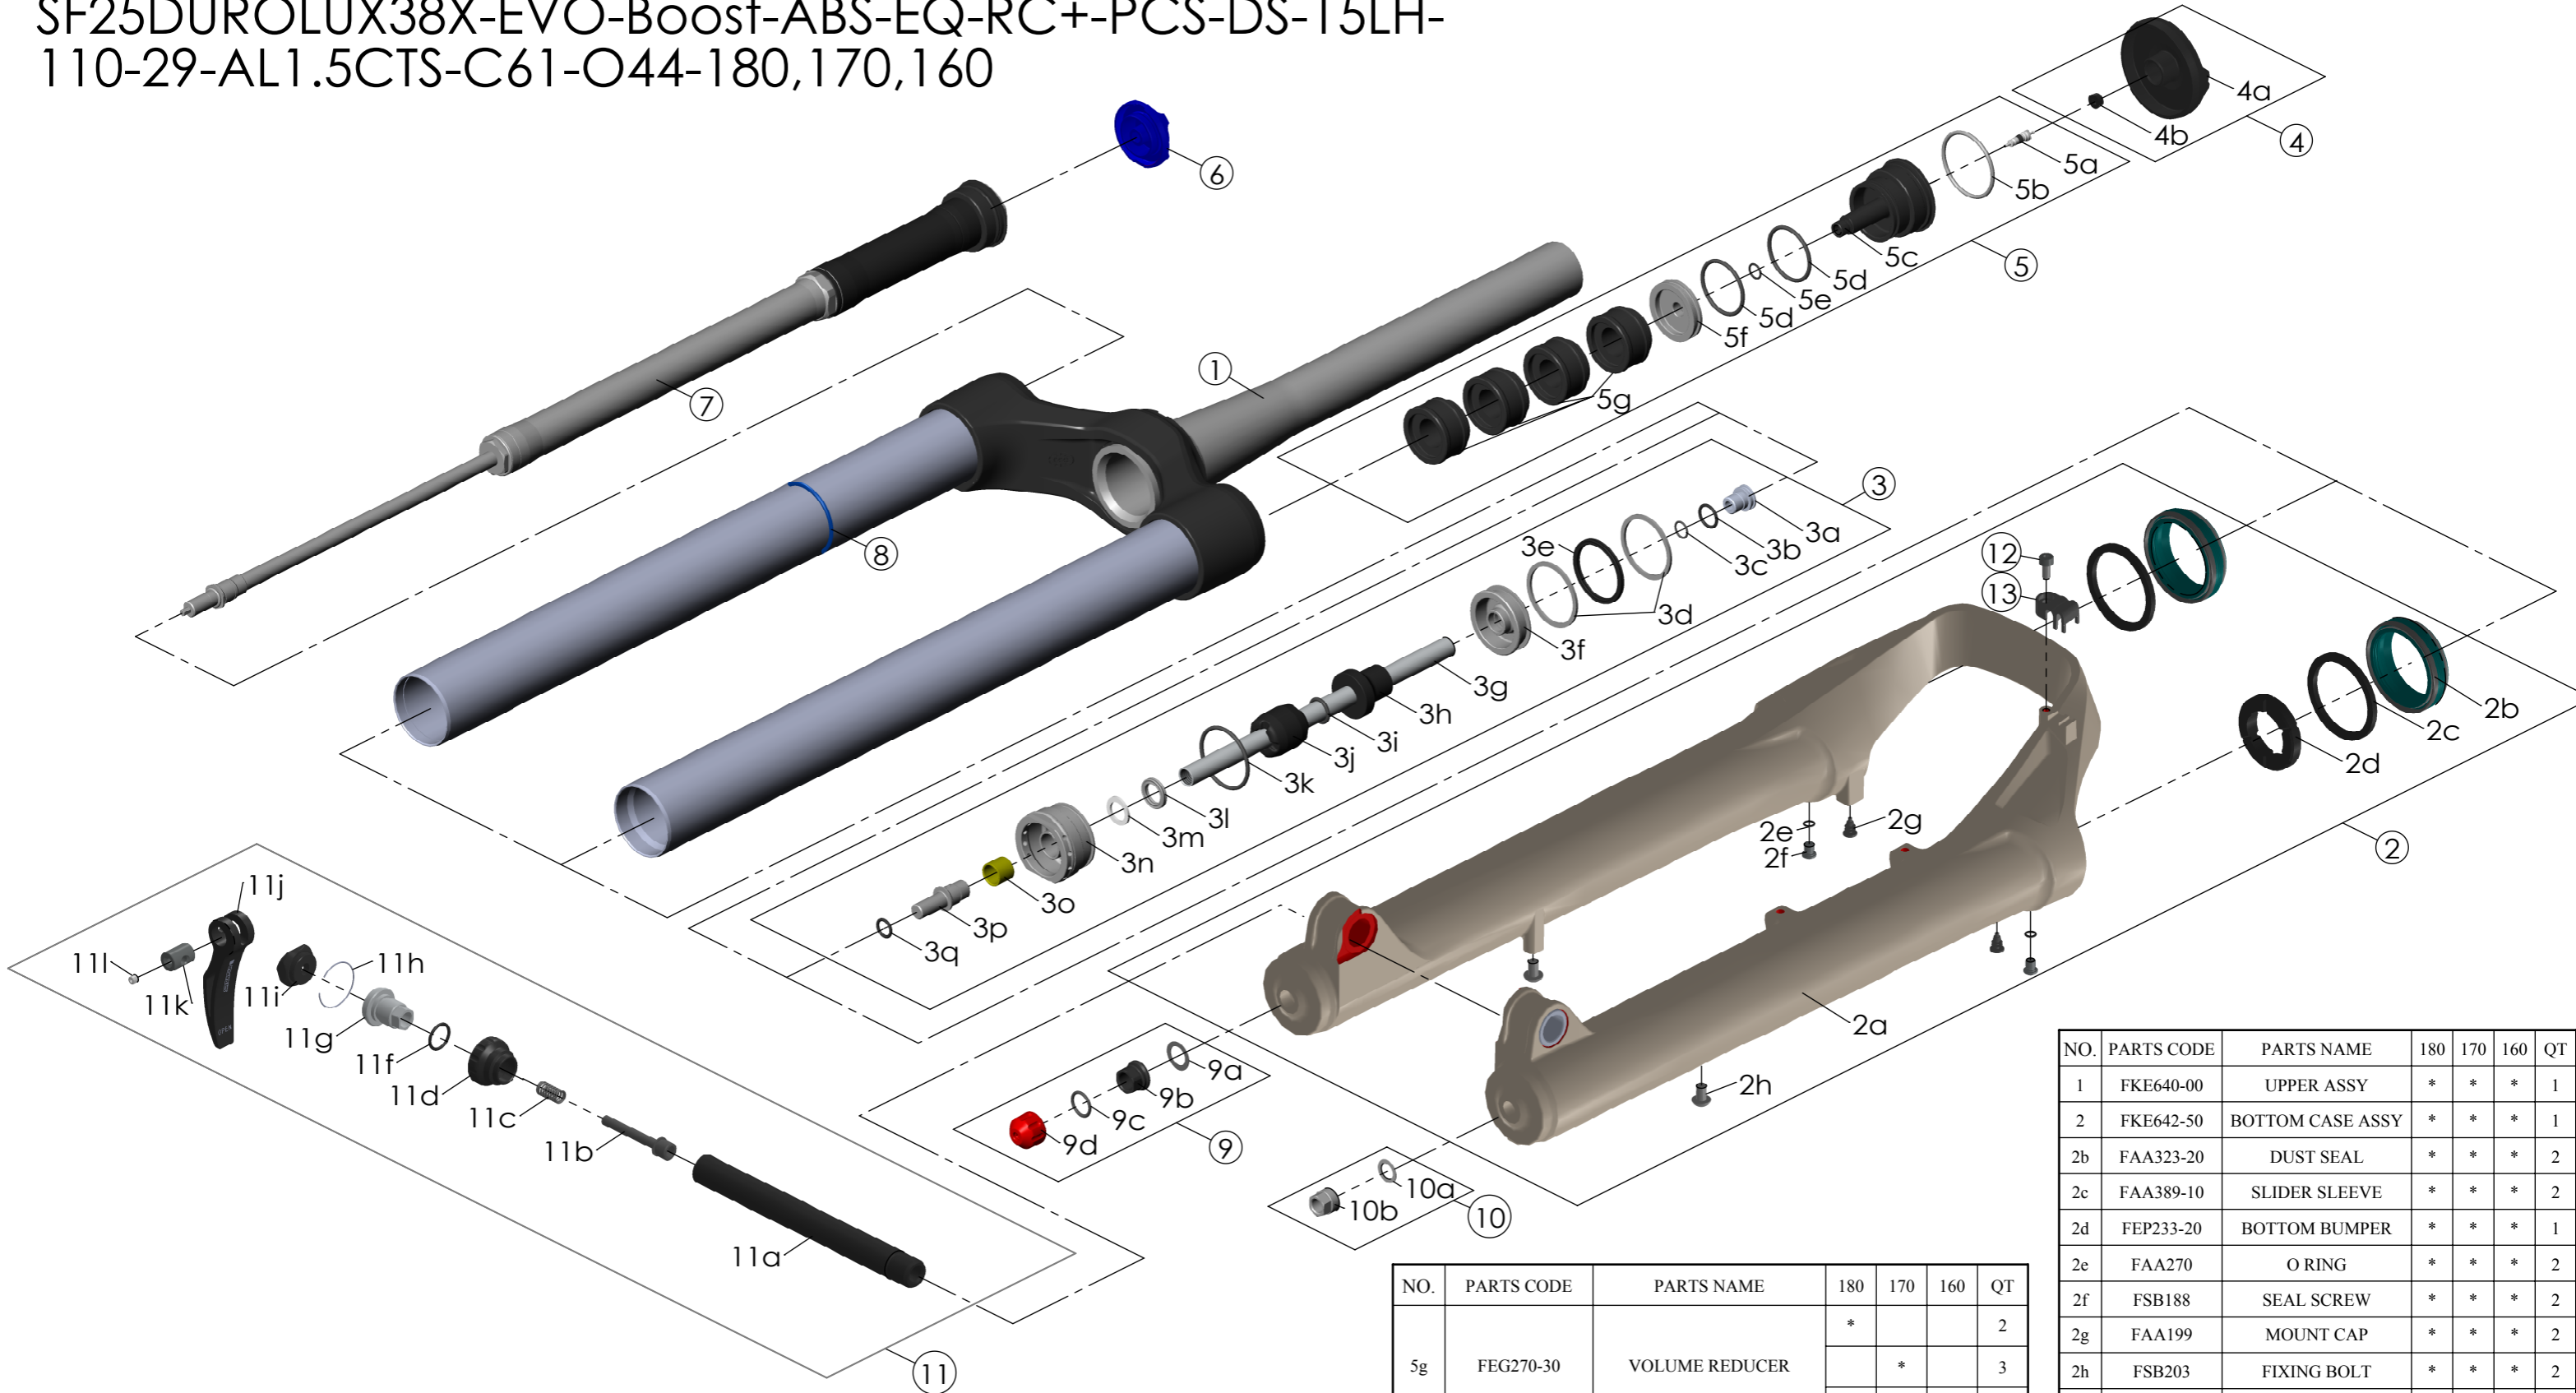

SF25DUROLUX38X-EVO-Boost-ABS-EQ-RC+-PCS-DS-15LH-110-29-AL1.5CTS-C61-O44-180,170,160

NO.	PARTS CODE	PARTS NAME	180	170	160	QT
11	FKA116-02	15LH-110 AXLE SET	*	*	*	1
12	FSB153	GUIDE FIXING BOLT	*	*	*	1
13	FEG619	CABLE GUIDE	*	*	*	1

NO.	PARTS CODE	PARTS NAME	180	170	160	QT
5g	FEG270-30	VOLUME REDUCER	*	*	*	2
6	FEG604	RC KNOB	*	*	*	1
7	FUN240-95	RC+ UNIT	*	*	*	1
8	FAA397-20	O RING	*	*	*	1
9	FKE647-00	REBOUND KNOB ASSY	*	*	*	1
10	FKA063-03	FIXING NUT SET	*	*	*	1

NO.	PARTS CODE	PARTS NAME	180	170	160	QT
1	FKE640-00	UPPER ASSY	*	*	*	1
2	FKE642-50	BOTTOM CASE ASSY	*	*	*	1
2b	FAA323-20	DUST SEAL	*	*	*	2
2c	FAA389-10	SLIDER SLEEVE	*	*	*	2
2d	FEP233-20	BOTTOM BUMPER	*	*	*	1
2e	FAA270	O RING	*	*	*	2
2f	FSB188	SEAL SCREW	*	*	*	2
2g	FAA199	MOUNT CAP	*	*	*	2
2h	FSB203	FIXING BOLT	*	*	*	2
3	FKE577-36	SUPPORT TUBE ASSY	*	*	*	1
	FKE577-06					
	FKE577-16				*	
4	FKE595-10	VALVE CAP ASSY	*	*	*	1
5	FKE525-04	VOLUME ADJUSTER ASSY	*	*	*	1
	FKE525-14				*	
	FKE525-24				*	