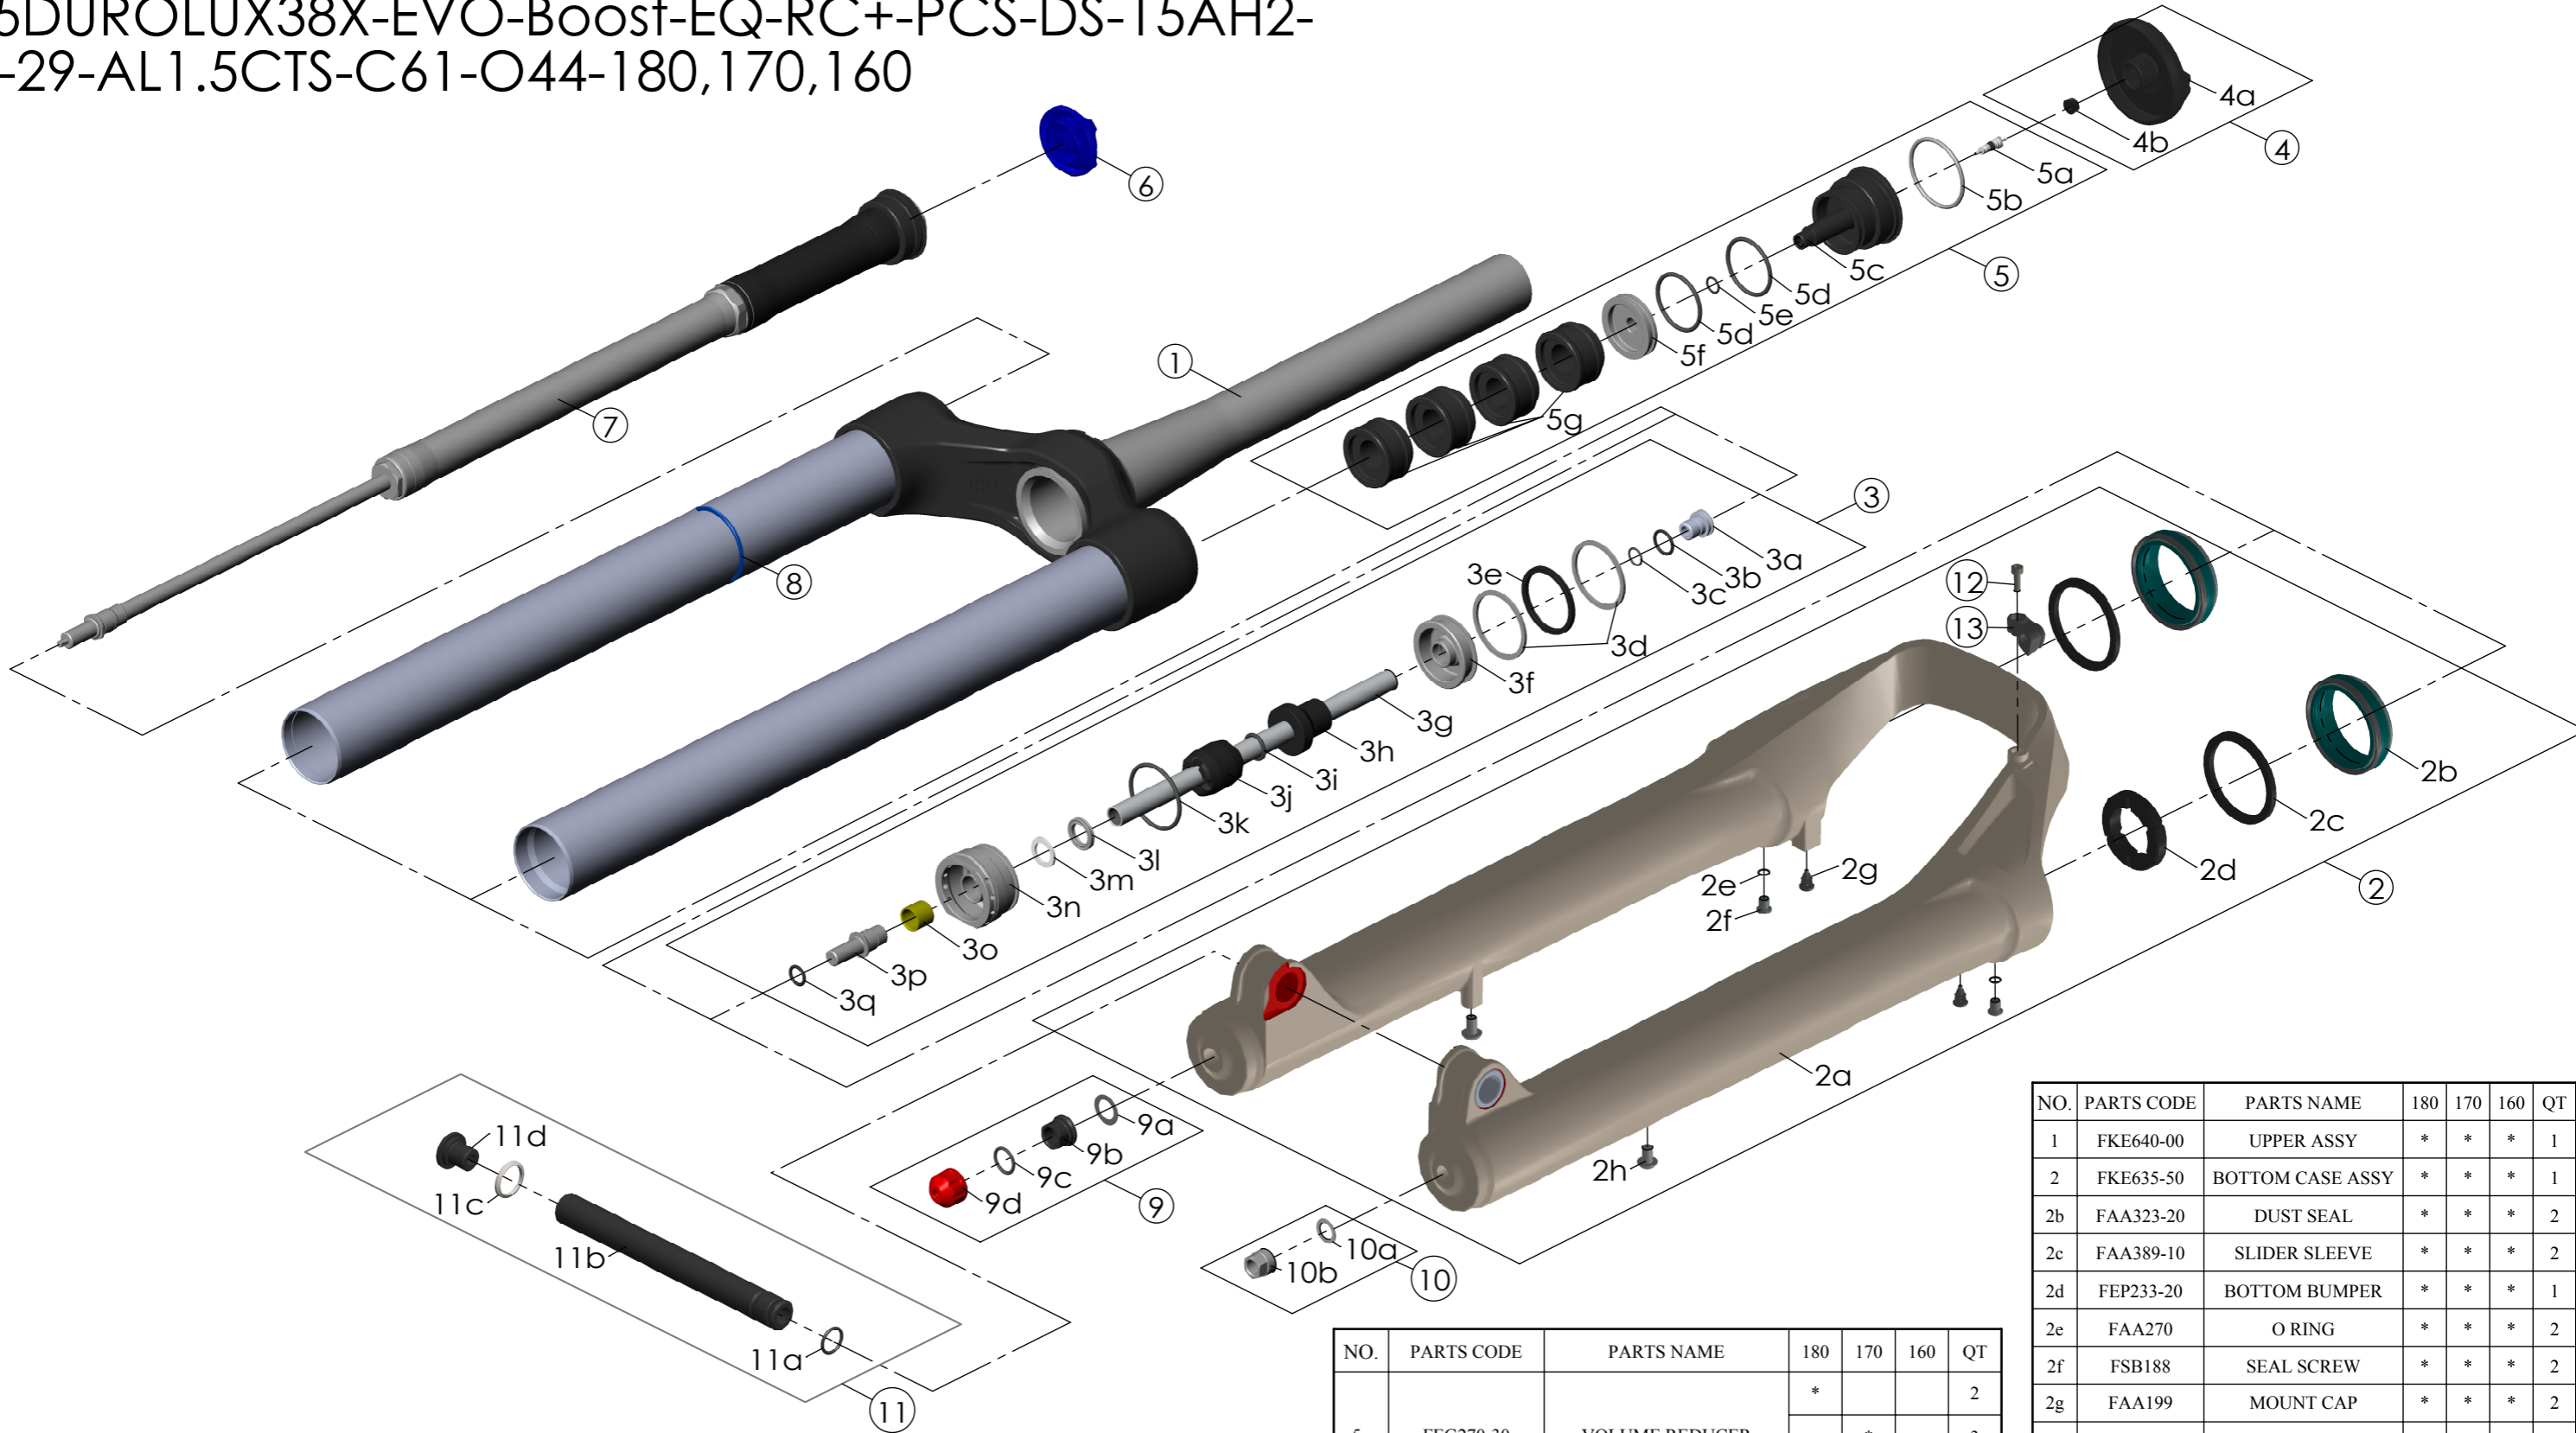

SF25DUROLUX38X-EVO-Boost-EQ-RC+-PCS-DS-15AH2-110-29-AL1.5CTS-C61-O44-180,170,160

NO.	PARTS CODE	PARTS NAME	180	170	160	QT
11	FKA117-00	15AH2-110 AXLE SET	*	*	*	1
12	FSB091-30	FIXING BOLT	*	*	*	1
13	FEG618	CABLE GUIDE	*	*	*	1

NO.	PARTS CODE	PARTS NAME	180	170	160	QT
5g	FEG270-30	VOLUME REDUCER	*			2
				*		3
					*	4
6	FEG604	RC KNOB	*	*	*	1
7	FUN240-95	RC+ UNIT	*	*	*	1
8	FAA397-20	O RING	*	*	*	1
9	FKE647-00	REBOUND KNOB ASSY	*	*	*	1
10	FKA063-03	FIXING NUT SET	*	*	*	1

NO.	PARTS CODE	PARTS NAME	180	170	160	QT
1	FKE640-00	UPPER ASSY	*	*	*	1
2	FKE635-50	BOTTOM CASE ASSY	*	*	*	1
2b	FAA323-20	DUST SEAL	*	*	*	2
2c	FAA389-10	SLIDER SLEEVE	*	*	*	2
2d	FEP233-20	BOTTOM BUMPER	*	*	*	1
2e	FAA270	O RING	*	*	*	2
2f	FSB188	SEAL SCREW	*	*	*	2
2g	FAA199	MOUNT CAP	*	*	*	2
2h	FSB203	FIXING BOLT	*	*	*	2
3	FKE577-36	SUPPORT TUBE ASSY	*			1
	FKE577-06			*		
	FKE577-16				*	
4	FKE595-10	VALVE CAP ASSY	*	*	*	1
5	FKE525-04	VOLUME ADJUSTER ASSY	*			1
	FKE525-14			*		
	FKE525-24				*	