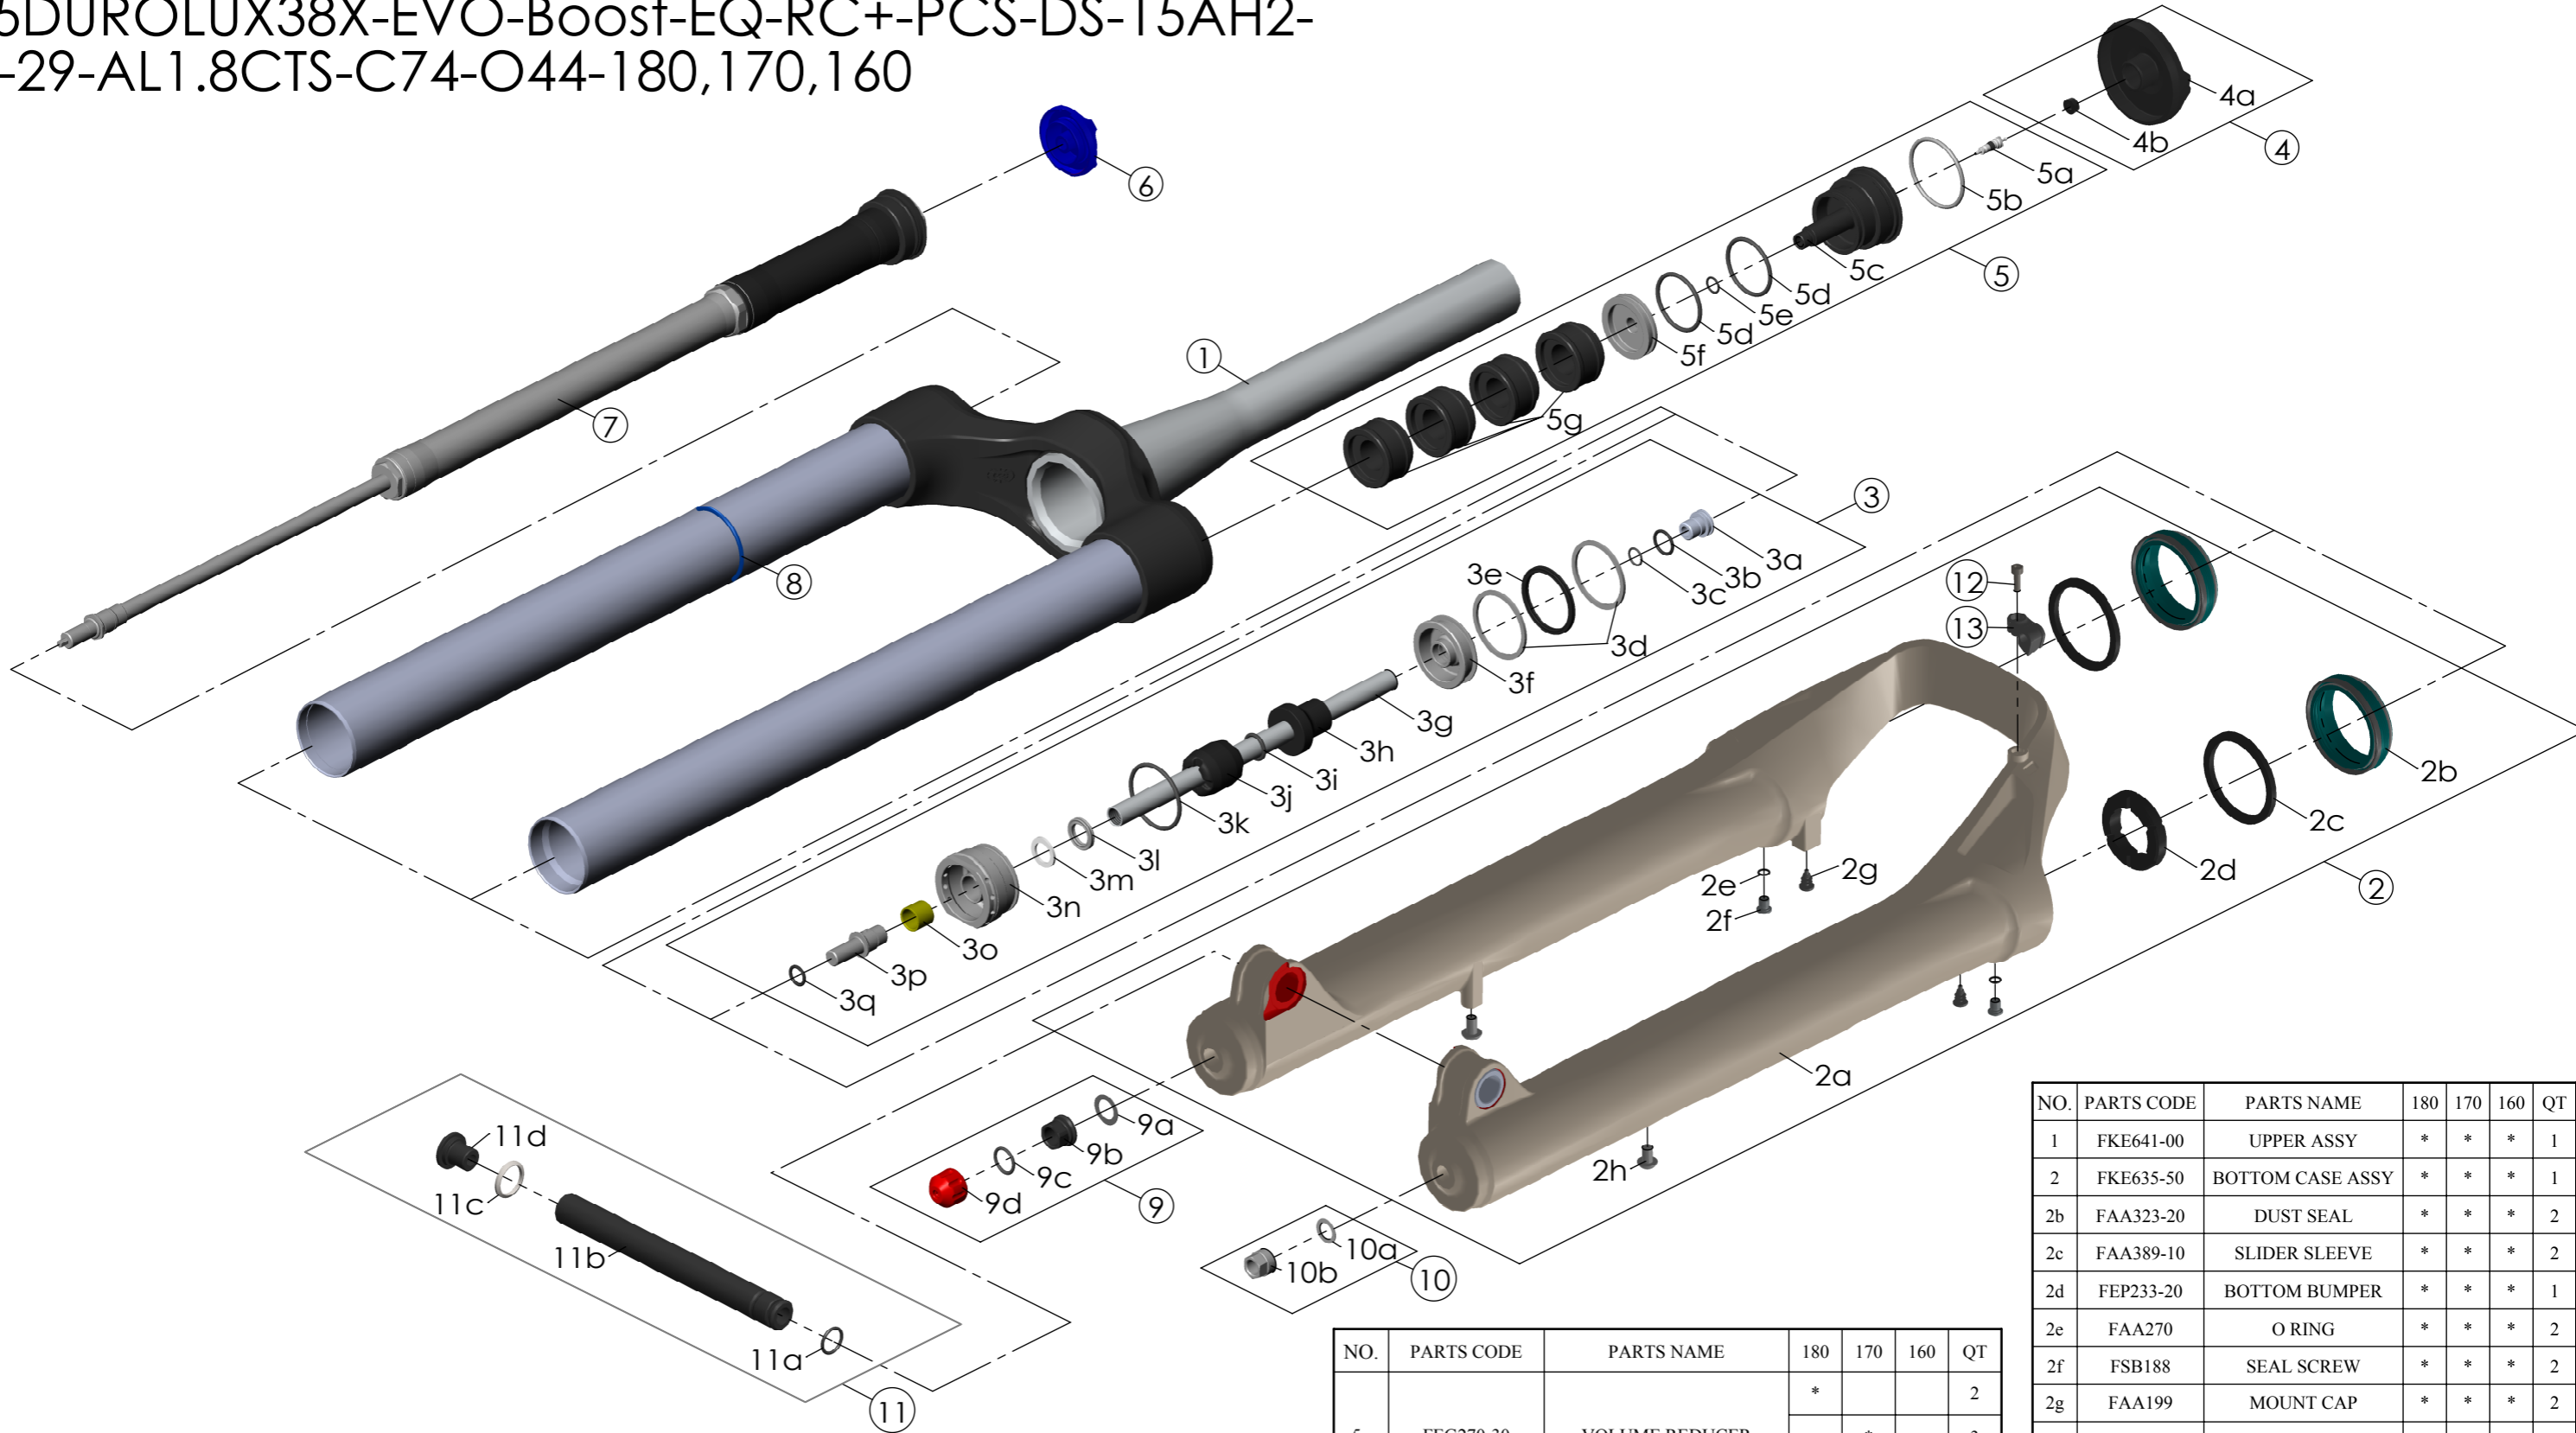

## SF25DUROLUX38X-EVO-Boost-EQ-RC+-PCS-DS-15AH2-110-29-AL1.8CTS-C74-O44-180,170,160

NO.	PARTS CODE	PARTS NAME	180	170	160	QT
11	FKA117-00	15AH2-110 AXLE SET	*	*	*	1
12	FSB091-30	FIXING BOLT	*	*	*	1
13	FEG618	CABLE GUIDE	*	*	*	1

NO.	PARTS CODE	PARTS NAME	180	170	160	QT
5g	FEG270-30	VOLUME REDUCER	*			2
				*		3
					*	4
6	FEG604	RC KNOB	*	*	*	1
7	FUN240-95	RC+ UNIT	*	*	*	1
8	FAA397-20	O RING	*	*	*	1
9	FKE647-00	REBOUND KNOB ASSY	*	*	*	1
10	FKA063-03	FIXING NUT SET	*	*	*	1

NO.	PARTS CODE	PARTS NAME	180	170	160	QT
1	FKE641-00	UPPER ASSY	*	*	*	1
2	FKE635-50	BOTTOM CASE ASSY	*	*	*	1
2b	FAA323-20	DUST SEAL	*	*	*	2
2c	FAA389-10	SLIDER SLEEVE	*	*	*	2
2d	FEP233-20	BOTTOM BUMPER	*	*	*	1
2e	FAA270	O RING	*	*	*	2
2f	FSB188	SEAL SCREW	*	*	*	2
2g	FAA199	MOUNT CAP	*	*	*	2
2h	FSB203	FIXING BOLT	*	*	*	2
3	FKE577-36	SUPPORT TUBE ASSY	*			1
	FKE577-06			*		
	FKE577-16				*	
4	FKE595-10	VALVE CAP ASSY	*	*	*	1
5	FKE525-04	VOLUME ADJUSTER ASSY	*			1
	FKE525-14			*		
	FKE525-24				*	