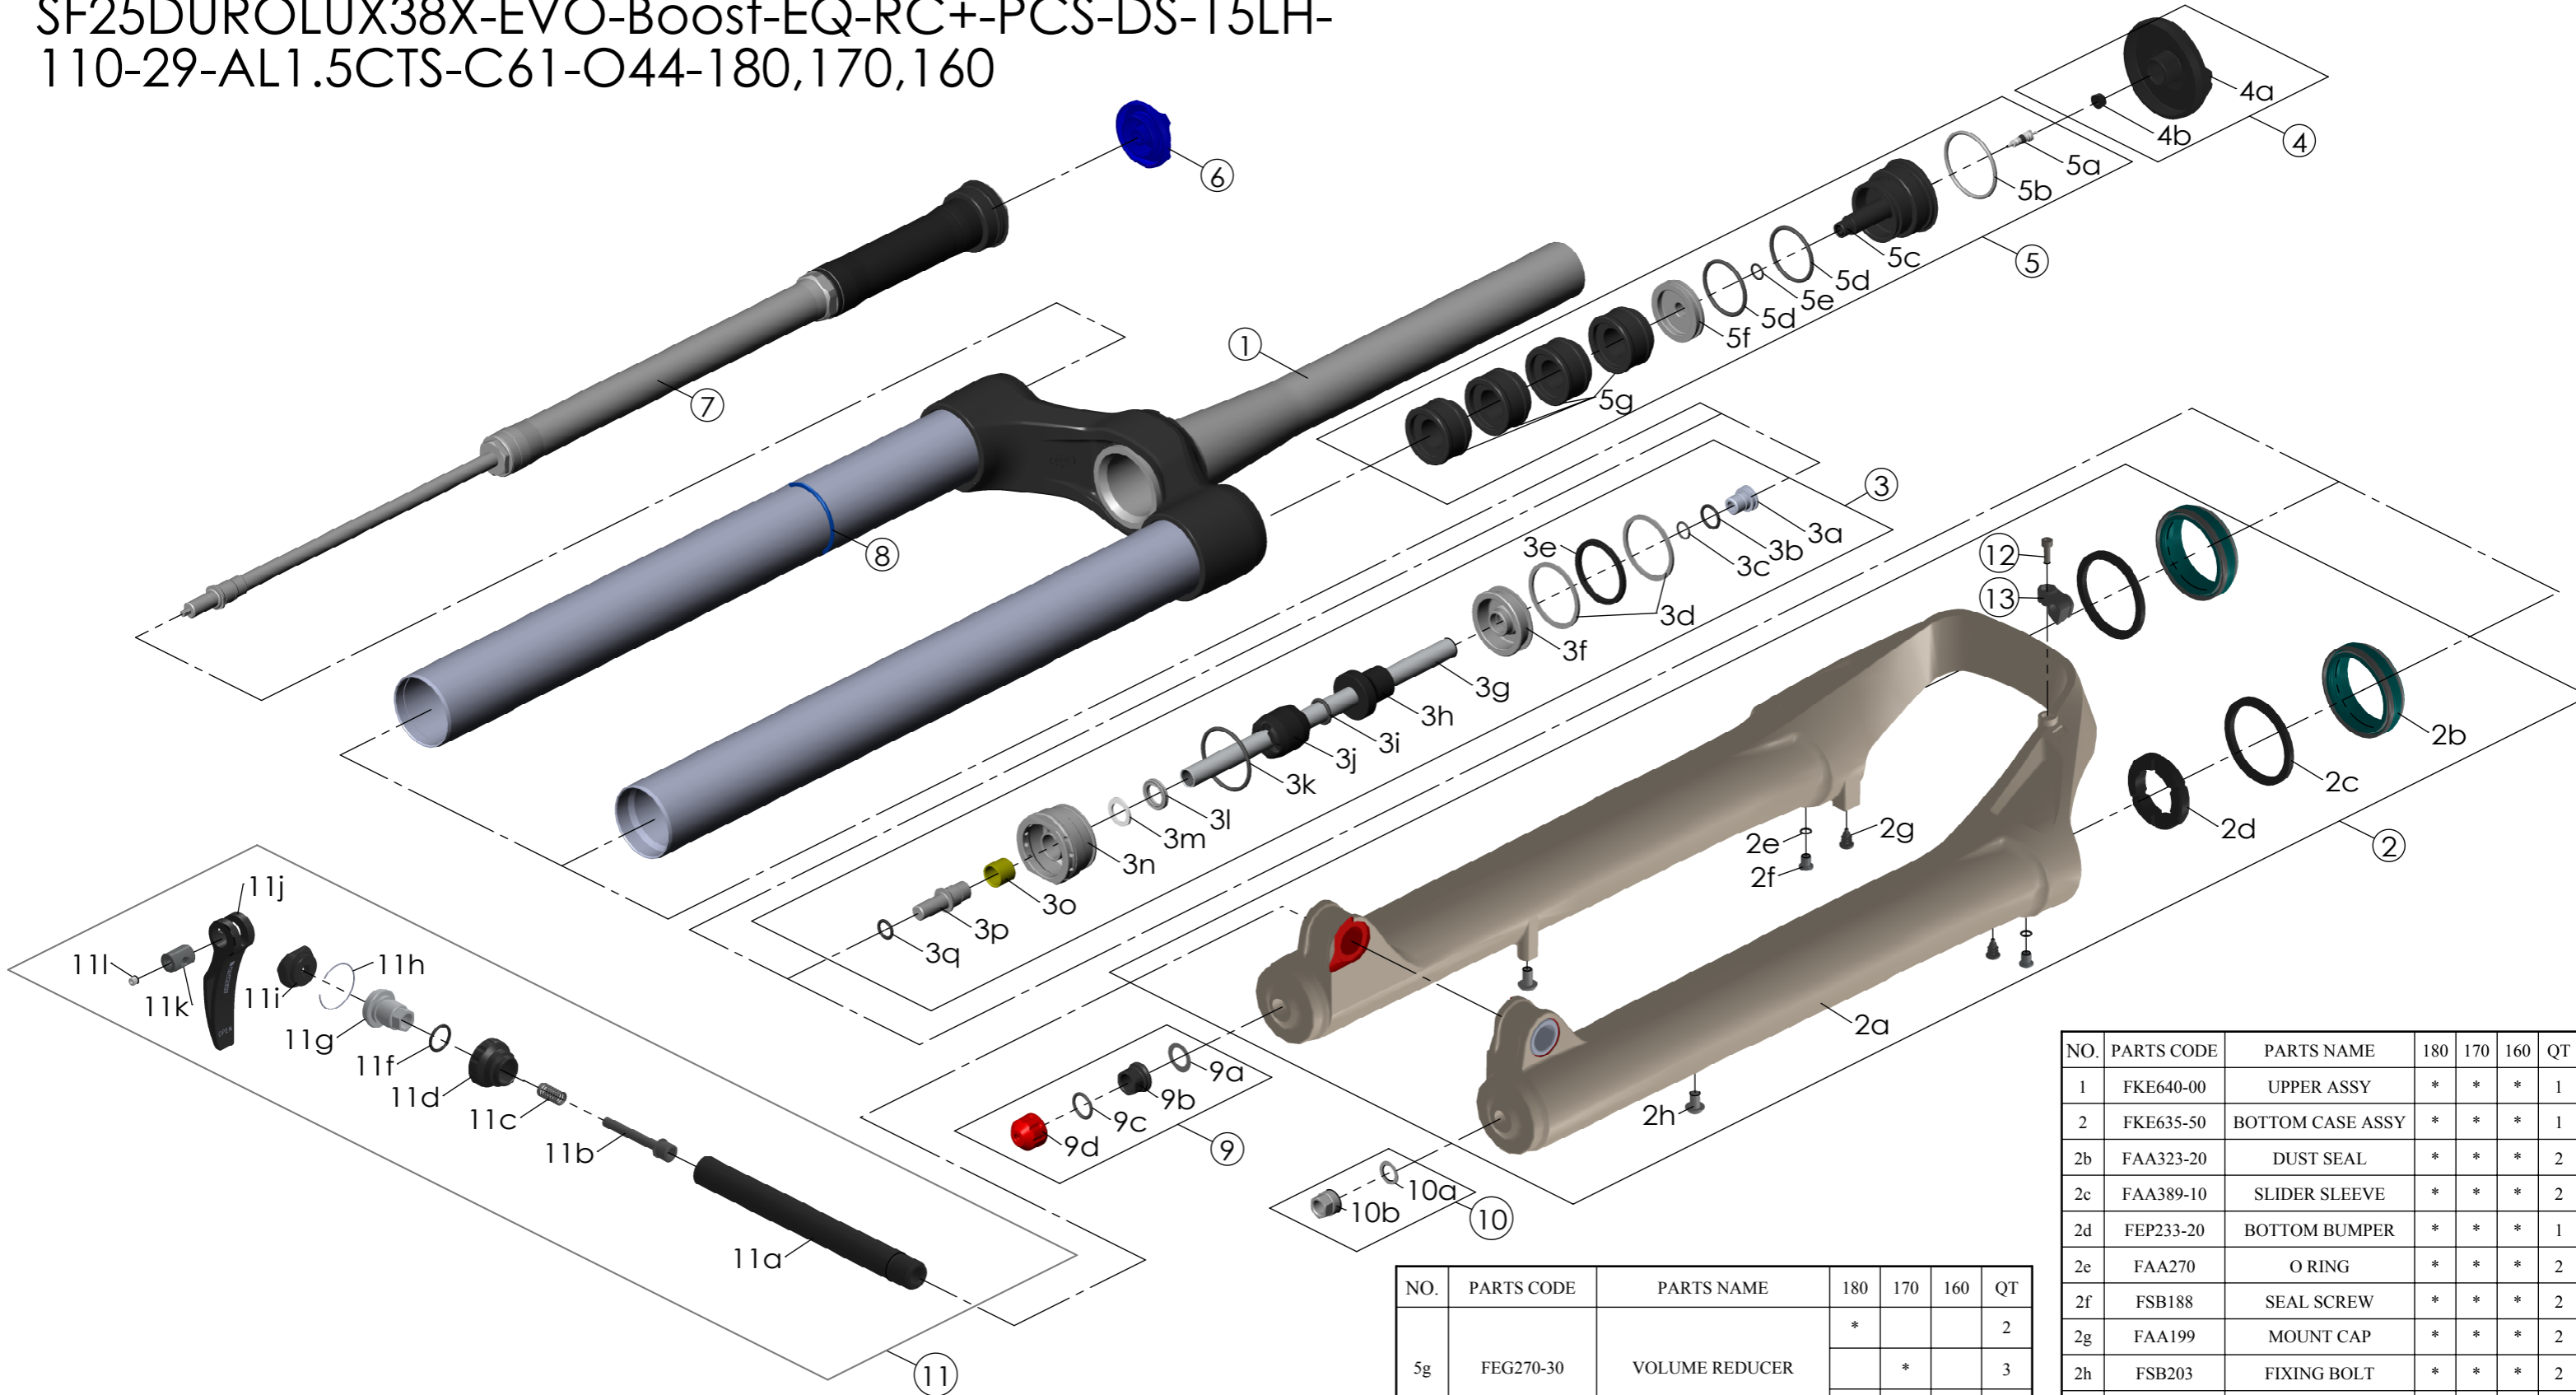

## SF25DUROLUX38X-EVO-Boost-EQ-RC+-PCS-DS-15LH-110-29-AL1.5CTS-C61-O44-180,170,160

NO.	PARTS CODE	PARTS NAME	180	170	160	QT
11	FKA116-02	15LH-110 AXLE SET	*	*	*	1
12	FSB091-30	FIXING BOLT	*	*	*	1
13	FEG618	CABLE GUIDE	*	*	*	1

NO.	PARTS CODE	PARTS NAME	180	170	160	QT
5g	FEG270-30	VOLUME REDUCER	*			2
				*		3
					*	4
6	FEG604	RC KNOB	*	*	*	1
7	FUN240-95	RC+ UNIT	*	*	*	1
8	FAA397-20	O RING	*	*	*	1
9	FKE647-00	REBOUND KNOB ASSY	*	*	*	1
10	FKA063-03	FIXING NUT SET	*	*	*	1

NO.	PARTS CODE	PARTS NAME	180	170	160	QT
1	FKE640-00	UPPER ASSY	*	*	*	1
2	FKE635-50	BOTTOM CASE ASSY	*	*	*	1
2b	FAA323-20	DUST SEAL	*	*	*	2
2c	FAA389-10	SLIDER SLEEVE	*	*	*	2
2d	FEP233-20	BOTTOM BUMPER	*	*	*	1
2e	FAA270	O RING	*	*	*	2
2f	FSB188	SEAL SCREW	*	*	*	2
2g	FAA199	MOUNT CAP	*	*	*	2
2h	FSB203	FIXING BOLT	*	*	*	2
3	FKE577-36	SUPPORT TUBE ASSY	*			1
	FKE577-06			*		
	FKE577-16				*	
4	FKE595-10	VALVE CAP ASSY	*	*	*	1
5	FKE525-04	VOLUME ADJUSTER ASSY	*			1
	FKE525-14			*		
	FKE525-24				*	