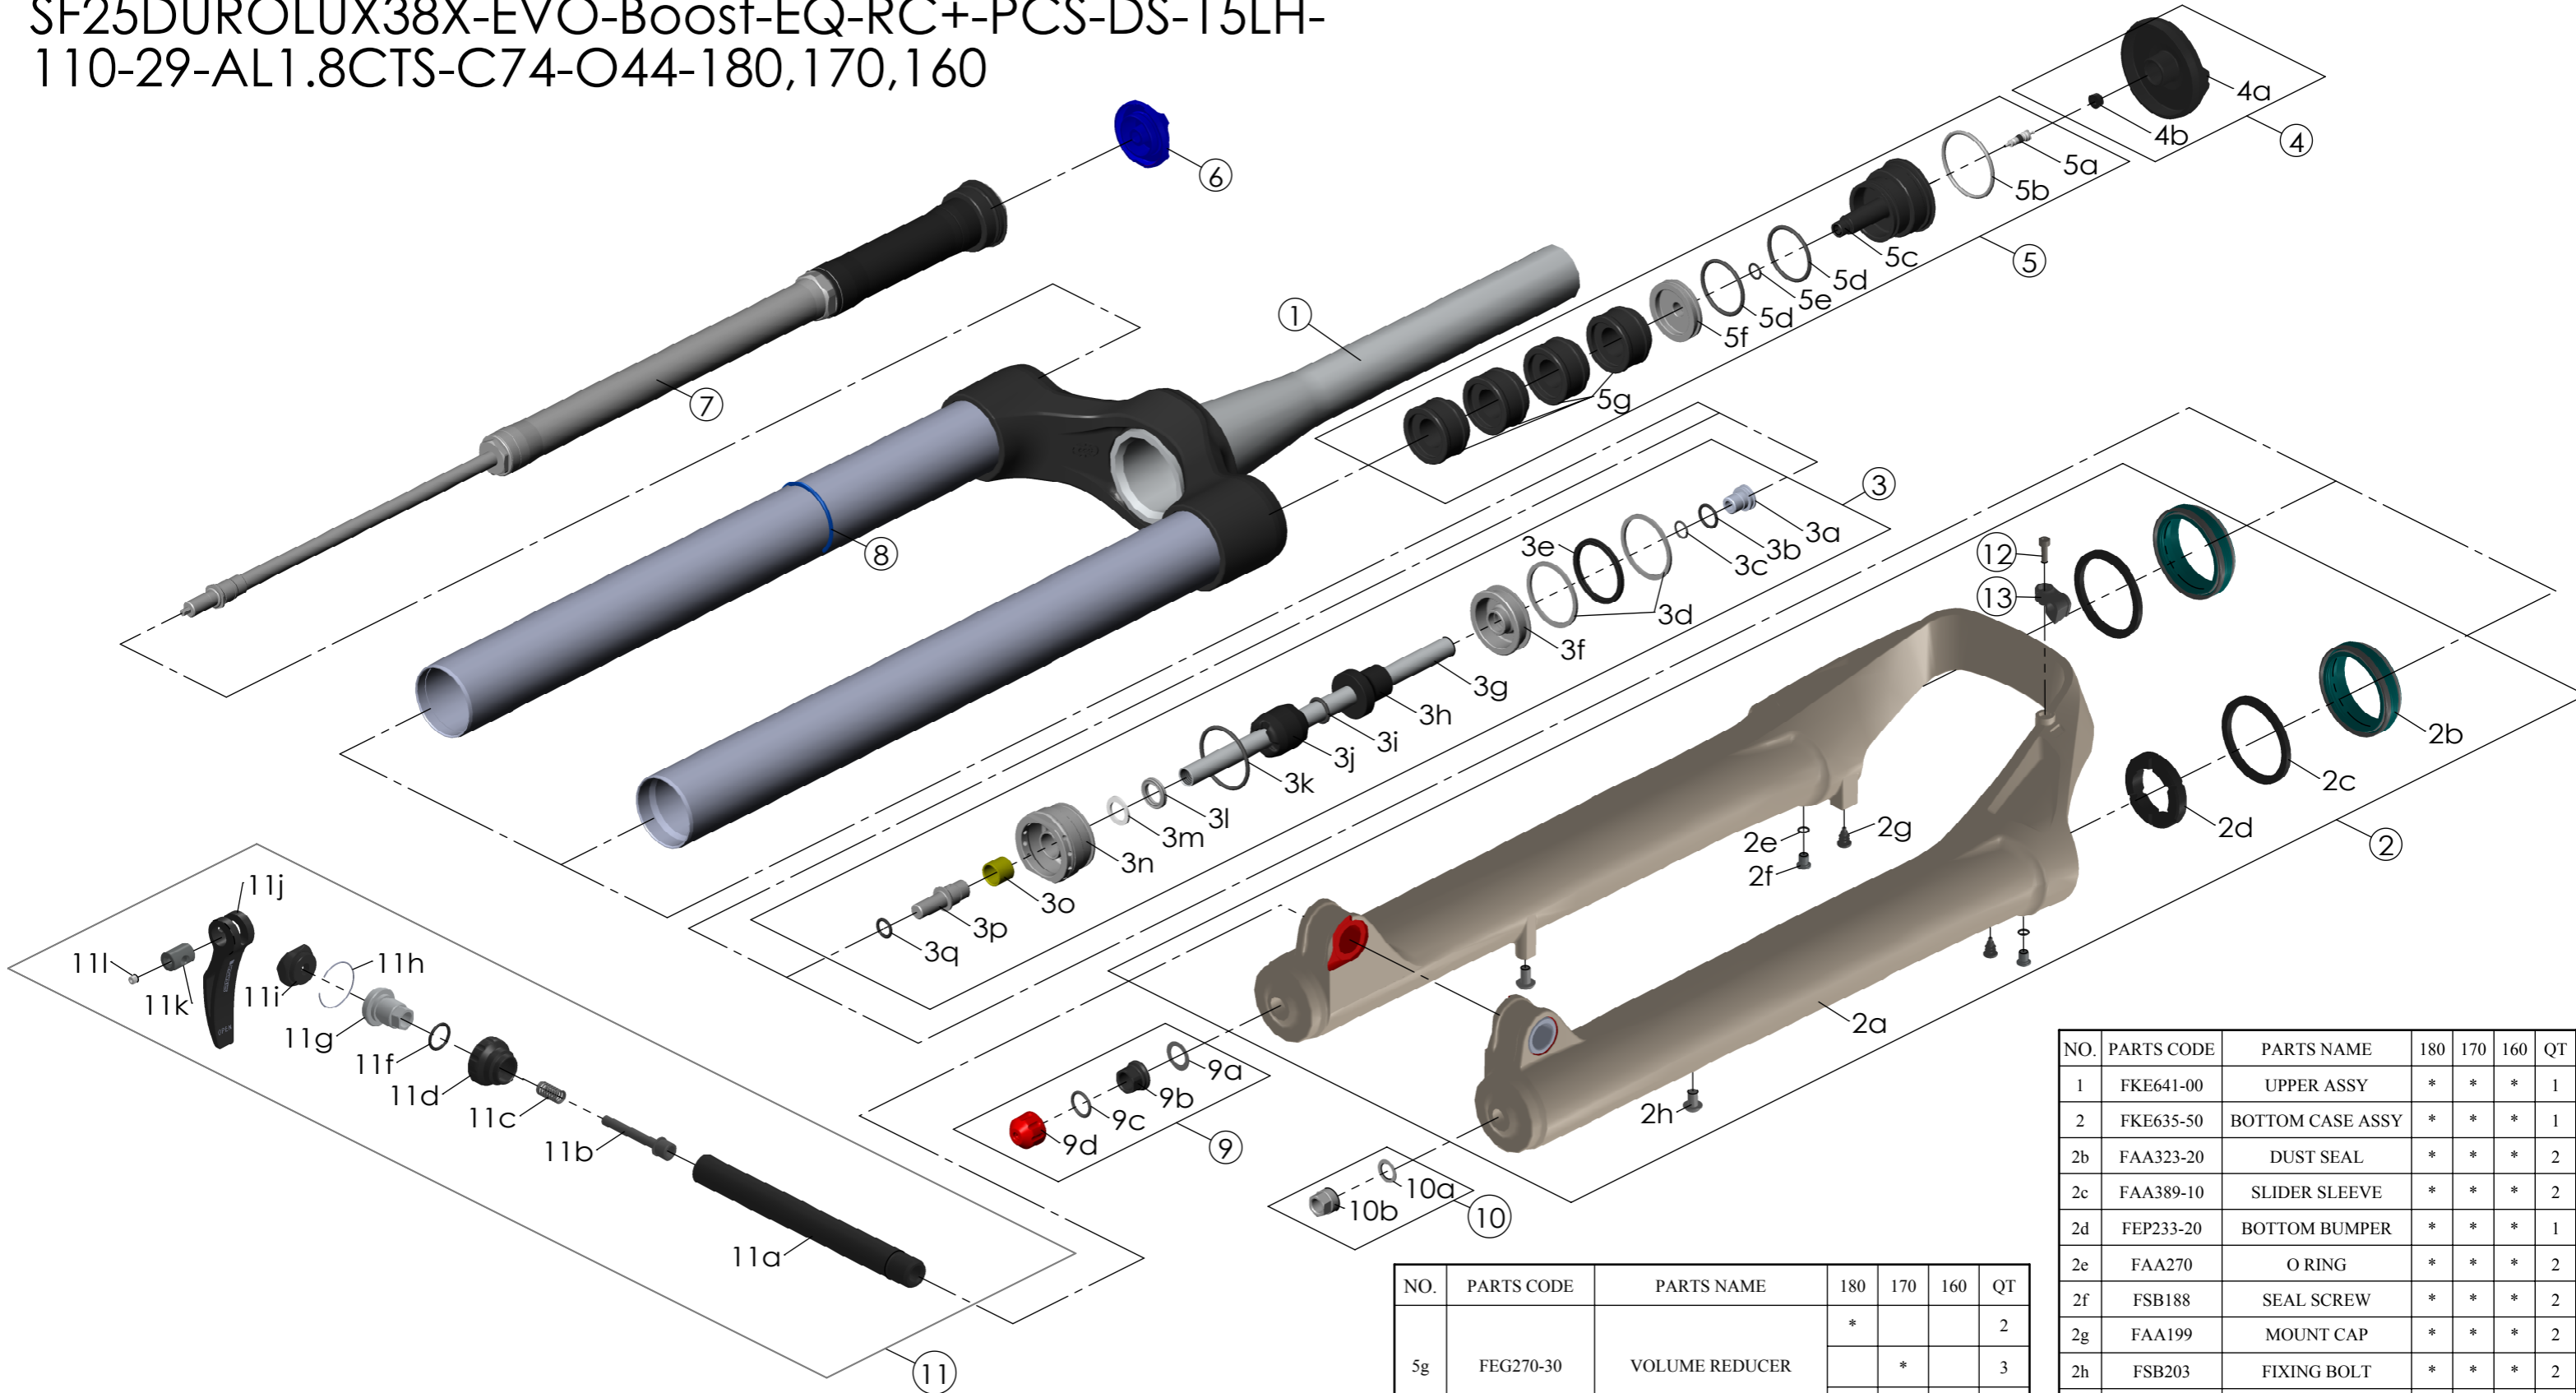

SF25DUROLUX38X-EVO-Boost-EQ-RC+-PCS-DS-15LH-110-29-AL1.8CTS-C74-O44-180,170,160

NO.	PARTS CODE	PARTS NAME	180	170	160	QT
11	FKA116-02	15LH-110 AXLE SET	*	*	*	1
12	FSB091-30	FIXING BOLT	*	*	*	1
13	FEG618	CABLE GUIDE	*	*	*	1

NO.	PARTS CODE	PARTS NAME	180	170	160	QT
5g	FEG270-30	VOLUME REDUCER	*			2
6	FEG604	RC KNOB	*	*	*	1
7	FUN240-95	RC+ UNIT	*	*	*	1
8	FAA397-20	O RING	*	*	*	1
9	FKE647-00	REBOUND KNOB ASSY	*	*	*	1
10	FKA063-03	FIXING NUT SET	*	*	*	1

NO.	PARTS CODE	PARTS NAME	180	170	160	QT
1	FKE641-00	UPPER ASSY	*	*	*	1
2	FKE635-50	BOTTOM CASE ASSY	*	*	*	1
2b	FAA323-20	DUST SEAL	*	*	*	2
2c	FAA389-10	SLIDER SLEEVE	*	*	*	2
2d	FEP233-20	BOTTOM BUMPER	*	*	*	1
2e	FAA270	O RING	*	*	*	2
2f	FSB188	SEAL SCREW	*	*	*	2
2g	FAA199	MOUNT CAP	*	*	*	2
2h	FSB203	FIXING BOLT	*	*	*	2
3	FKE577-36	SUPPORT TUBE ASSY	*			1
	FKE577-06			*		
	FKE577-16				*	
4	FKE595-10	VALVE CAP ASSY	*	*	*	1
5	FKE525-04	VOLUME ADJUSTER ASSY	*			1
	FKE525-14			*		
	FKE525-24				*	