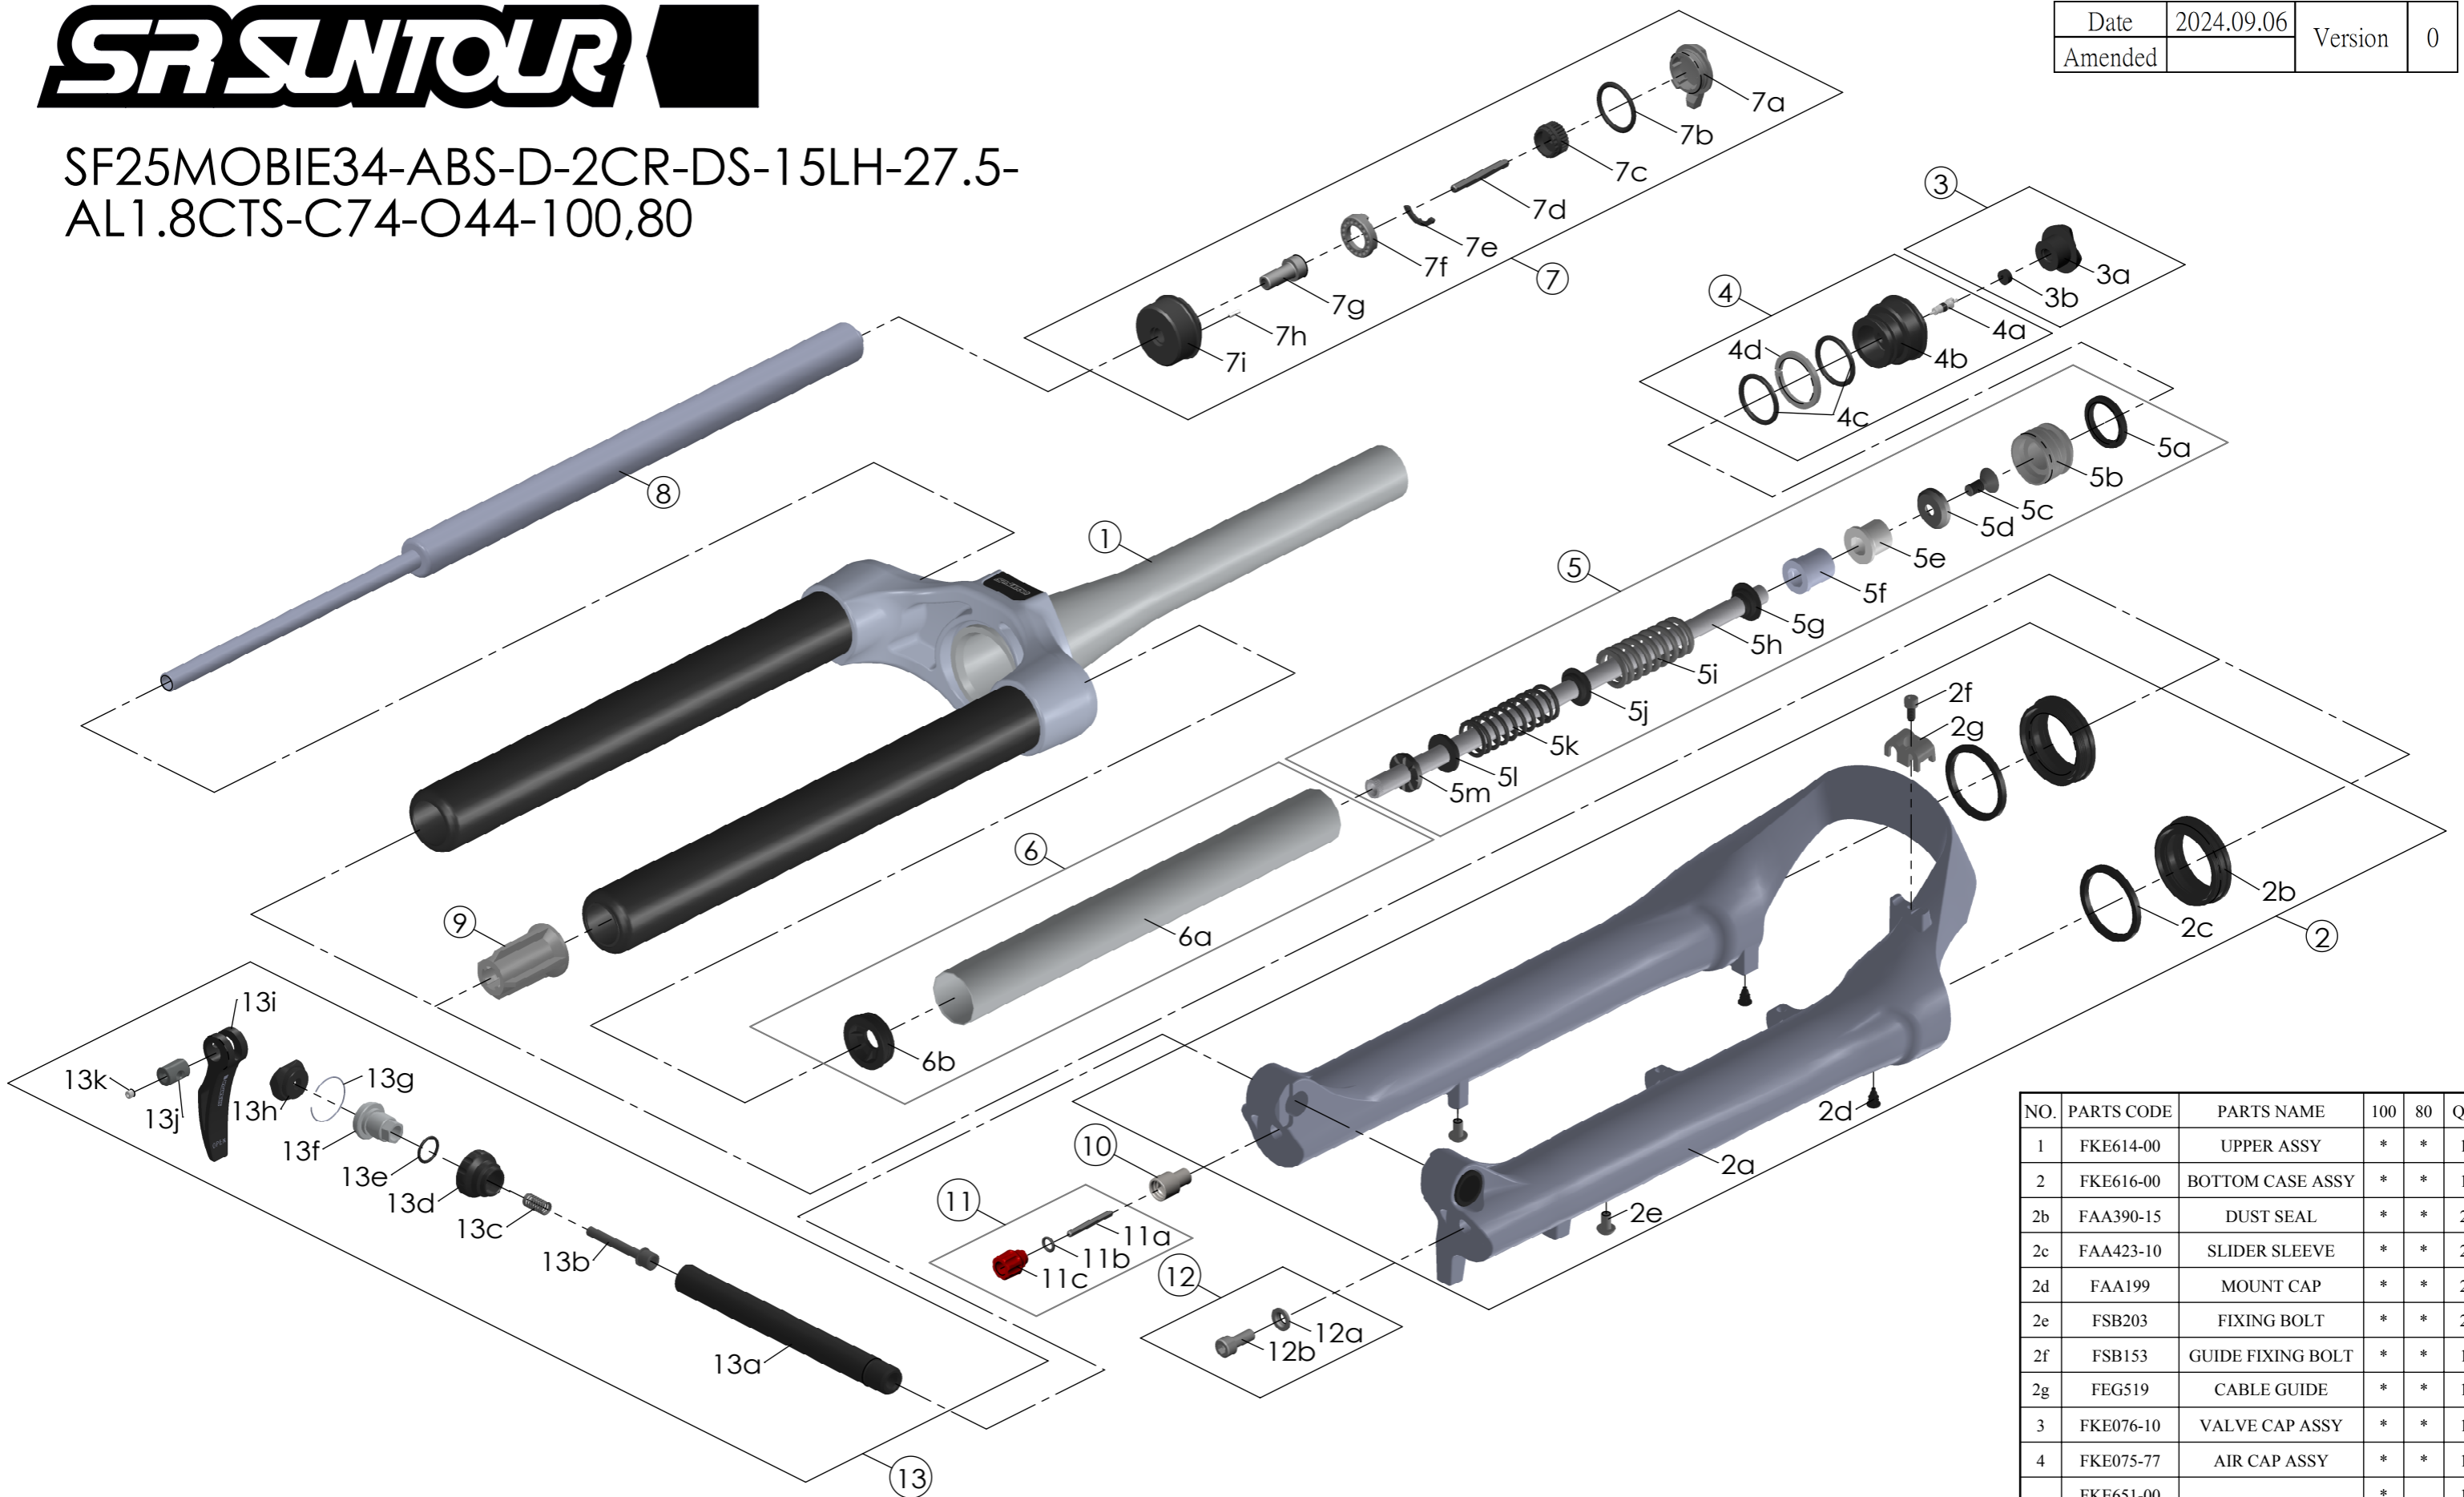

SF25MOBIE34-ABS-D-2CR-DS-15LH-27.5-  
AL1.8CTS-C74-O44-100,80

NO.	PARTS CODE	PARTS NAME	100	80	QT
10	FSB058	DAMPER FIXING BOLT	*	*	1
11	FKA004-30	REBOUND KNOB ASSY	*	*	1
12	FKA044	FIXING BOLT SET	*	*	1
13	FKA116-02	15LH-110 AXLE SET	*	*	1

NO.	PARTS CODE	PARTS NAME	100	80	QT
1	FKE614-00	UPPER ASSY	*	*	1
2	FKE616-00	BOTTOM CASE ASSY	*	*	1
2b	FAA390-15	DUST SEAL	*	*	2
2c	FAA423-10	SLIDER SLEEVE	*	*	2
2d	FAA199	MOUNT CAP	*	*	2
2e	FSB203	FIXING BOLT	*	*	2
2f	FSB153	GUIDE FIXING BOLT	*	*	1
2g	FEG519	CABLE GUIDE	*	*	1
3	FKE076-10	VALVE CAP ASSY	*	*	1
4	FKE075-77	AIR CAP ASSY	*	*	1
5	FKE651-00	SUPPORT TUBE ASSY	*		1
	FKE651-01			*	1
5e	FEE247-30	REBOUND SPACER	*	*	1
5f	FEE247			*	1
6	FKH150-02	AIR CYLINDER KIT	*	*	1
7	FKE526-52	2CR TOP CAP ASSY	*	*	1
8	FUN070-00	LO-R UNIT	*	*	1
9	FEE799-60	BOTTOM STOPPER	*	*	1