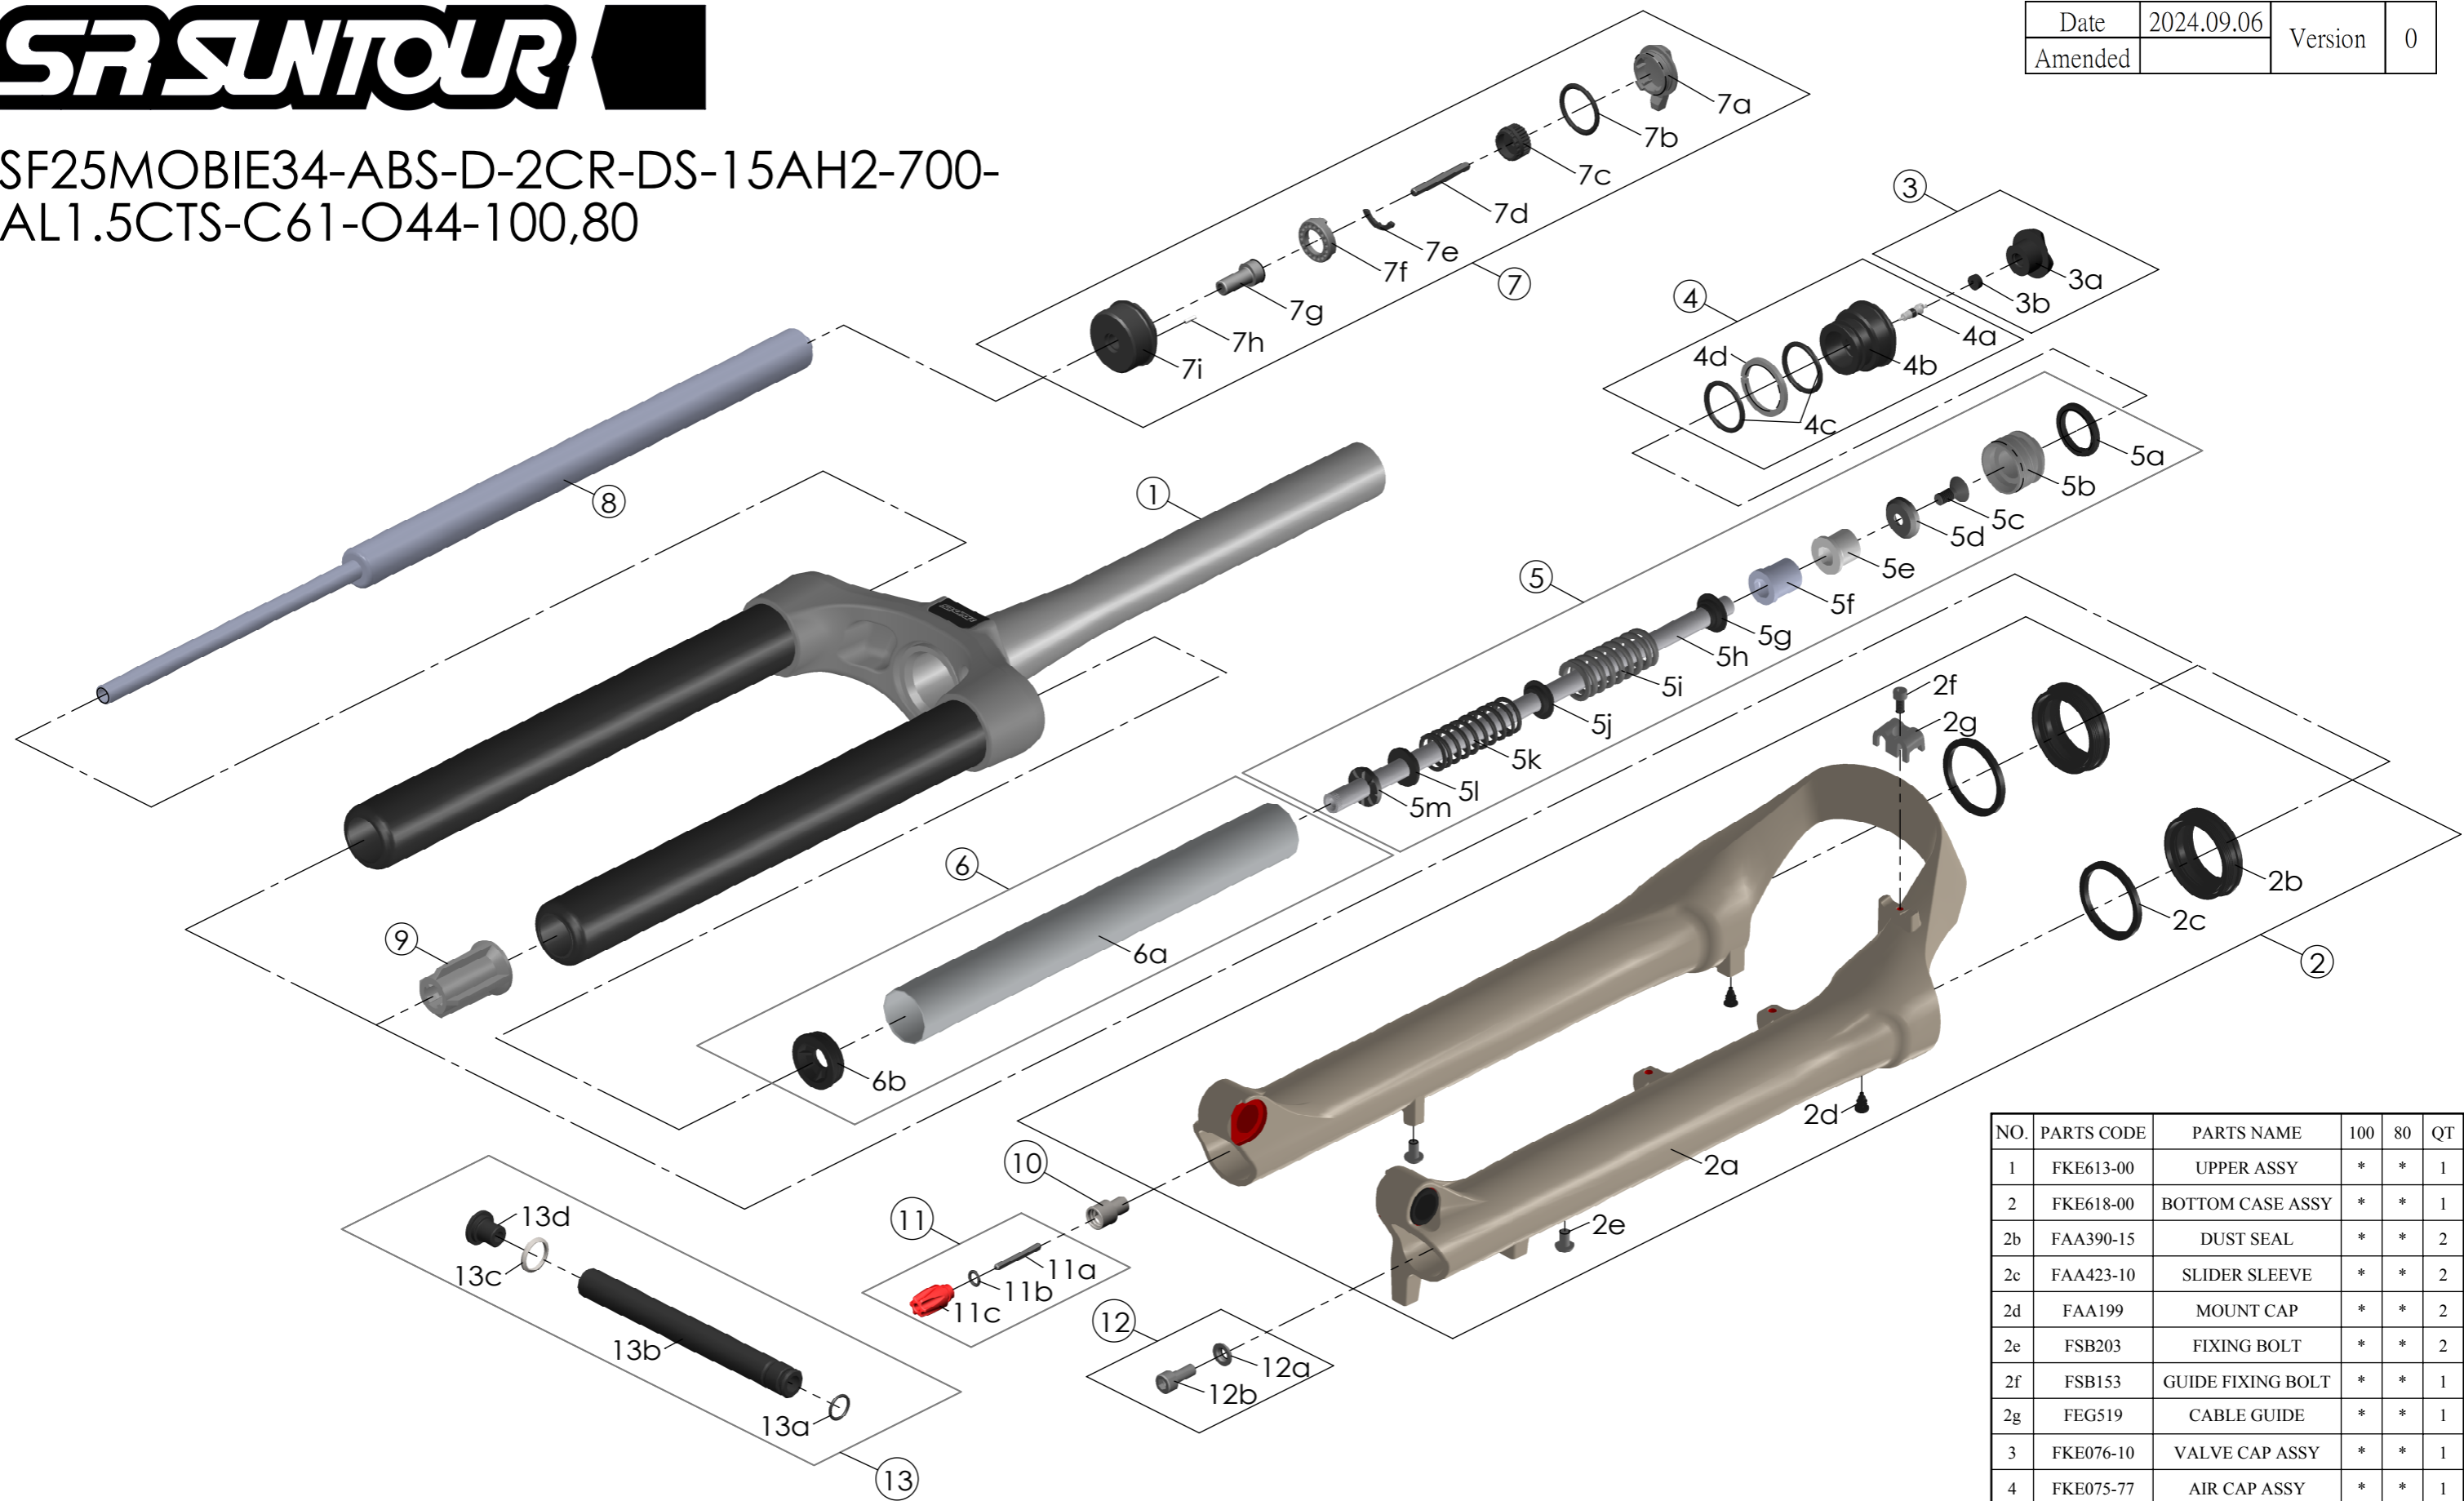

SF25MOBIE34-ABS-D-2CR-DS-15AH2-700-  
AL1.5CTS-C61-O44-100,80

Date	2024.09.06	Version	0
Amended			

NO.	PARTS CODE	PARTS NAME	100	80	QT
10	FSB058	DAMPER FIXING BOLT	*	*	1
11	FKA004-22	DAMPER KNOB ASSY	*	*	1
12	FKA044	FIXING BOLT SET	*	*	1
13	FKA117-00	15AH2-110 AXLE SET	*	*	1

NO.	PARTS CODE	PARTS NAME	100	80	QT
1	FKE613-00	UPPER ASSY	*	*	1
2	FKE618-00	BOTTOM CASE ASSY	*	*	1
2b	FAA390-15	DUST SEAL	*	*	2
2c	FAA423-10	SLIDER SLEEVE	*	*	2
2d	FAA199	MOUNT CAP	*	*	2
2e	FSB203	FIXING BOLT	*	*	2
2f	FSB153	GUIDE FIXING BOLT	*	*	1
2g	FEG519	CABLE GUIDE	*	*	1
3	FKE076-10	VALVE CAP ASSY	*	*	1
4	FKE075-77	AIR CAP ASSY	*	*	1
5	FKE651-00	SUPPORT TUBE ASSY	*		1
	FKE651-01			*	1
5e	FEE247-30	REBOUND SPACER	*	*	1
5f	FEE247			*	1
6	FKH150-02	AIR CYLINDER KIT	*	*	1
7	FKE526-52	2CR TOP CAP ASSY	*	*	1
8	FUN070-00	LO-R UNIT	*	*	1
9	FEE799-60	BOTTOM STOPPER	*	*	1