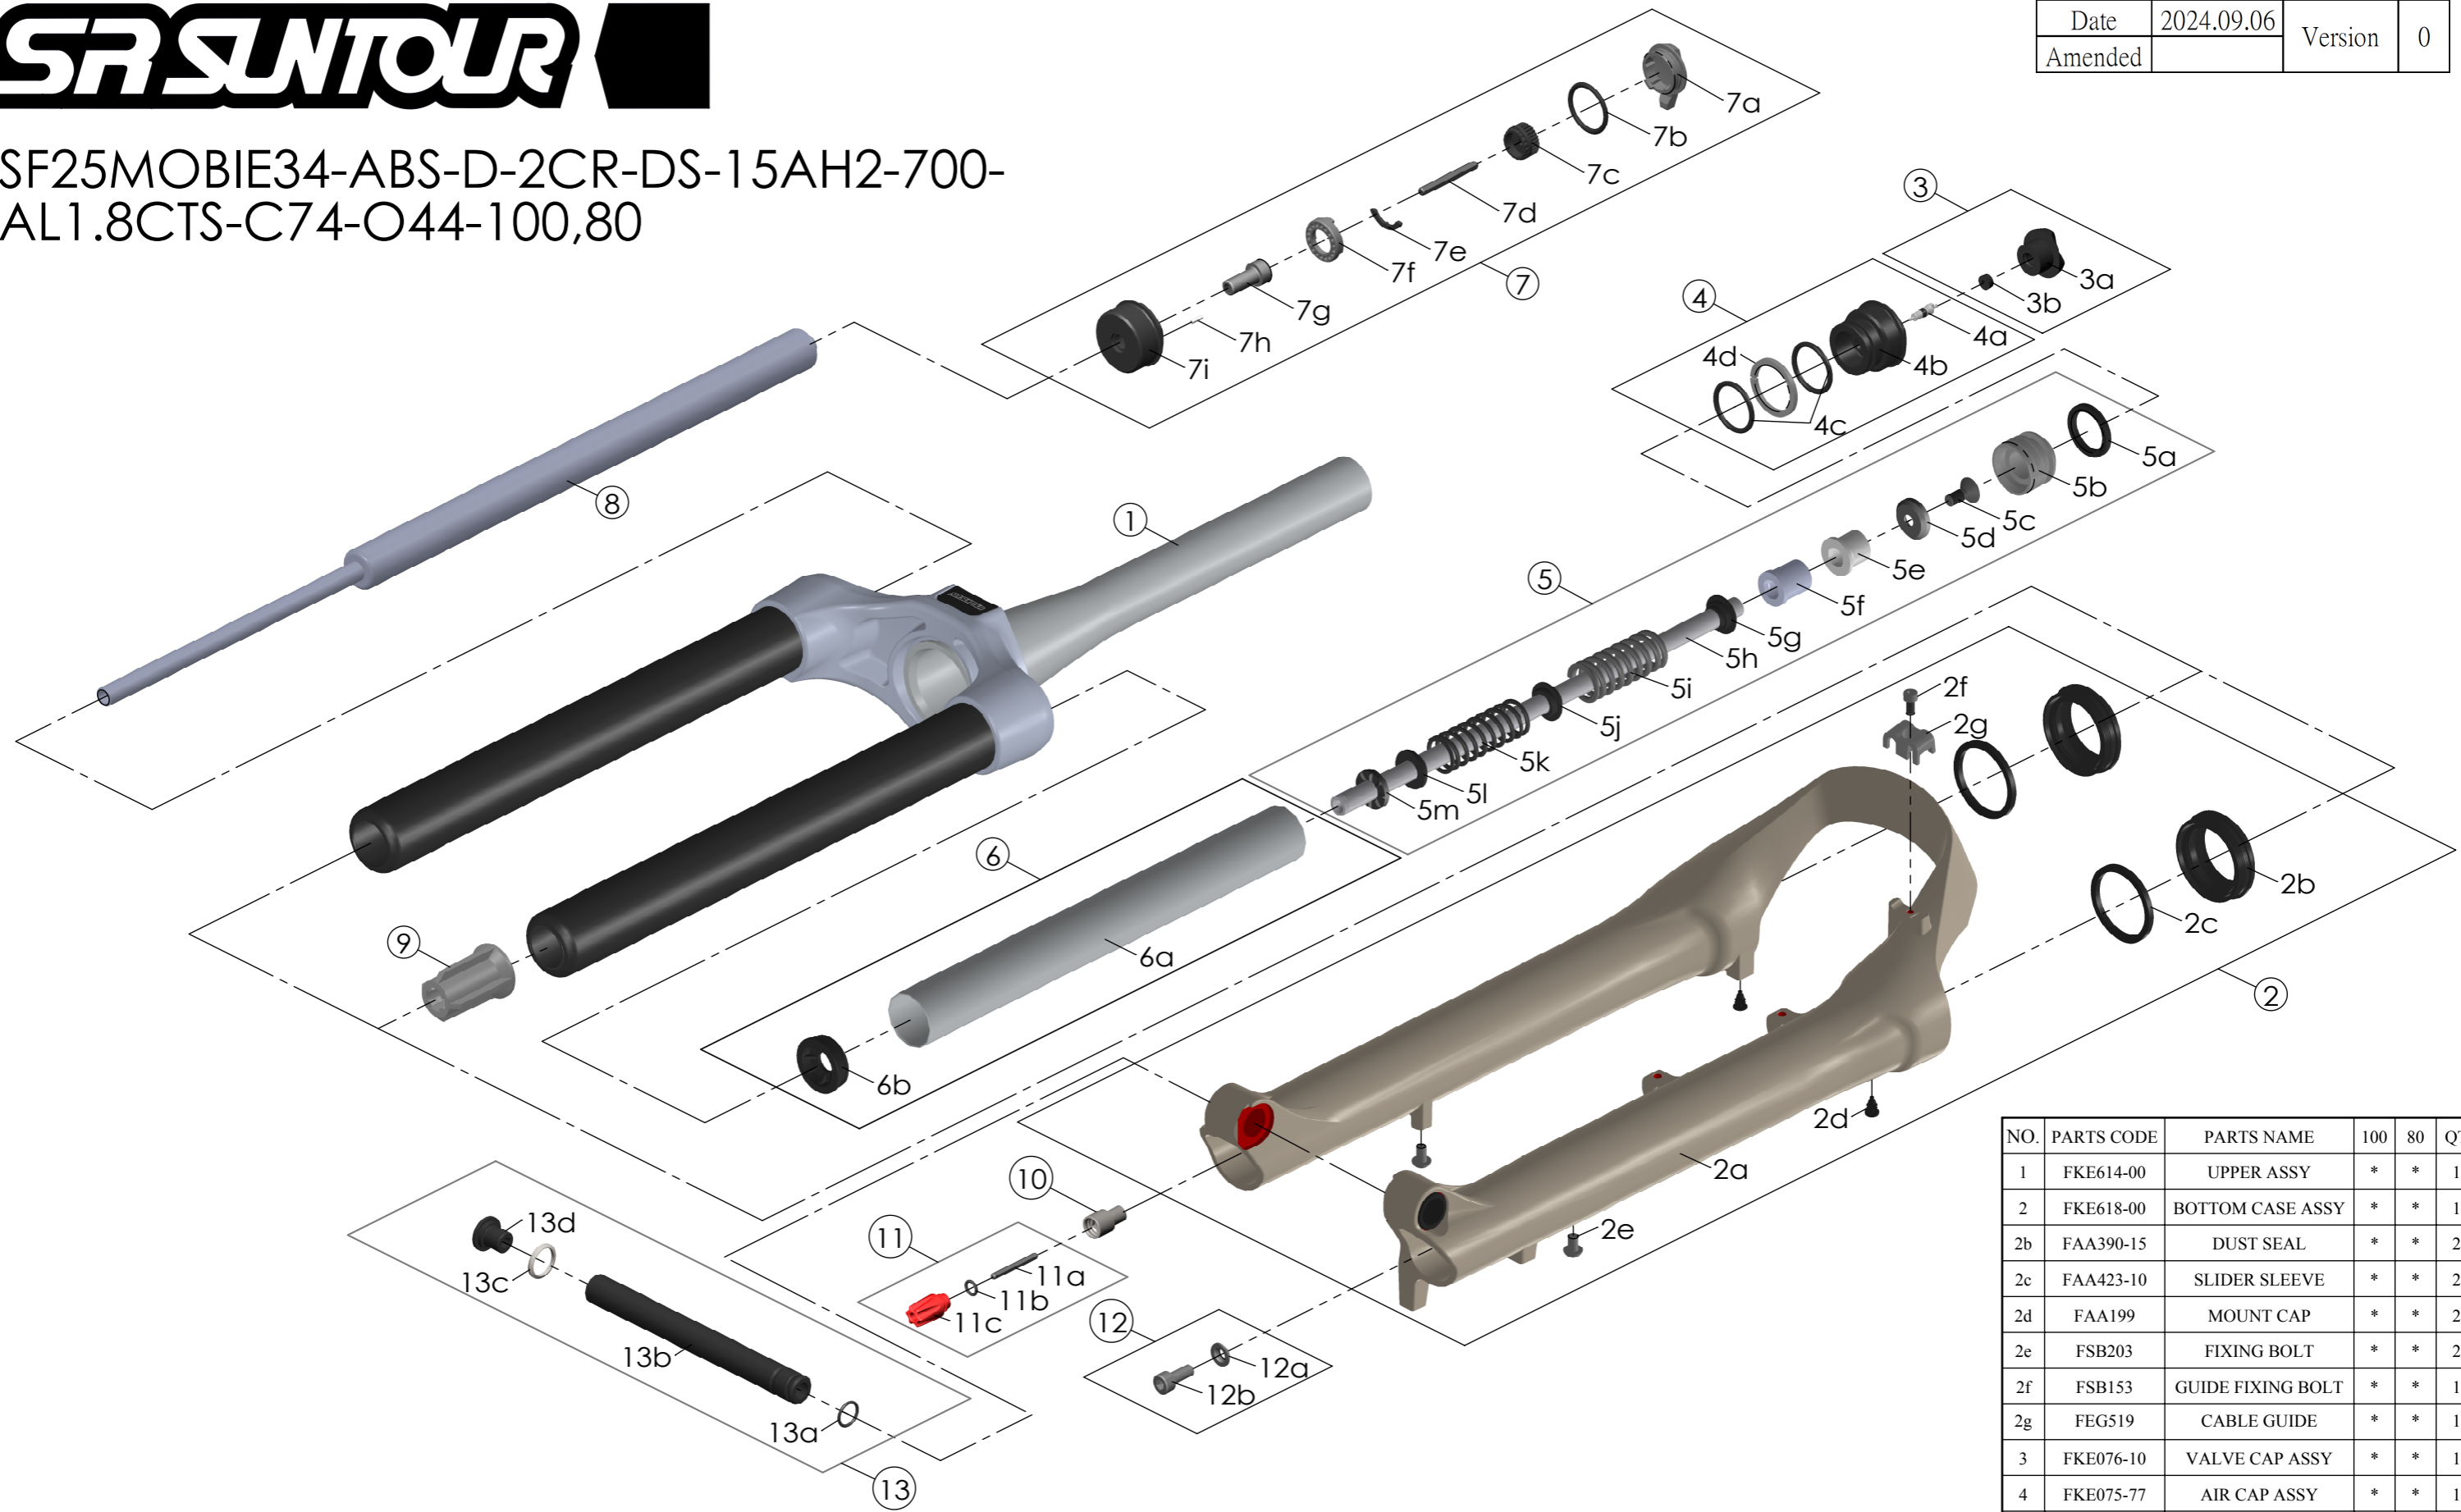

SF25MOBIE34-ABS-D-2CR-DS-15AH2-700-
AL1.8CTS-C74-O44-100,80

| NO. | PARTS CODE | PARTS NAME | 100 | 80 | QT |
|-----|------------|-------------------|-----|----|----|
| 1 | FKE614-00 | UPPER ASSY | * | * | 1 |
| 2 | FKE618-00 | BOTTOM CASE ASSY | * | * | 1 |
| 2b | FAA390-15 | DUST SEAL | * | * | 2 |
| 2c | FAA423-10 | SLIDER SLEEVE | * | * | 2 |
| 2d | FAA199 | MOUNT CAP | * | * | 2 |
| 2e | FSB203 | FIXING BOLT | * | * | 2 |
| 2f | FSB153 | GUIDE FIXING BOLT | * | * | 1 |
| 2g | FEG519 | CABLE GUIDE | * | * | 1 |
| 3 | FKE076-10 | VALVE CAP ASSY | * | * | 1 |
| 4 | FKE075-77 | AIR CAP ASSY | * | * | 1 |
| 5 | FKE651-00 | SUPPORT TUBE ASSY | * | | 1 |
| | FKE651-01 | | | * | 1 |
| 5e | FEE247-30 | REBOUND SPACER | * | * | 1 |
| 5f | FEE247 | | | * | 1 |
| 6 | FKH150-02 | AIR CYLINDER KIT | * | * | 1 |
| 7 | FKE526-52 | 2CR TOP CAP ASSY | * | * | 1 |
| 8 | FUN070-00 | LO-R UNIT | * | * | 1 |
| 9 | FEE799-60 | BOTTOM STOPPER | * | * | 1 |

| NO. | PARTS CODE | PARTS NAME | 100 | 80 | QT |
|-----|------------|--------------------|-----|----|----|
| 10 | FSB058 | DAMPER FIXING BOLT | * | * | 1 |
| 11 | FKA004-22 | DAMPER KNOB ASSY | * | * | 1 |
| 12 | FKA044 | FIXING BOLT SET | * | * | 1 |
| 13 | FKA117-00 | 15AH2-110 AXLE SET | * | * | 1 |