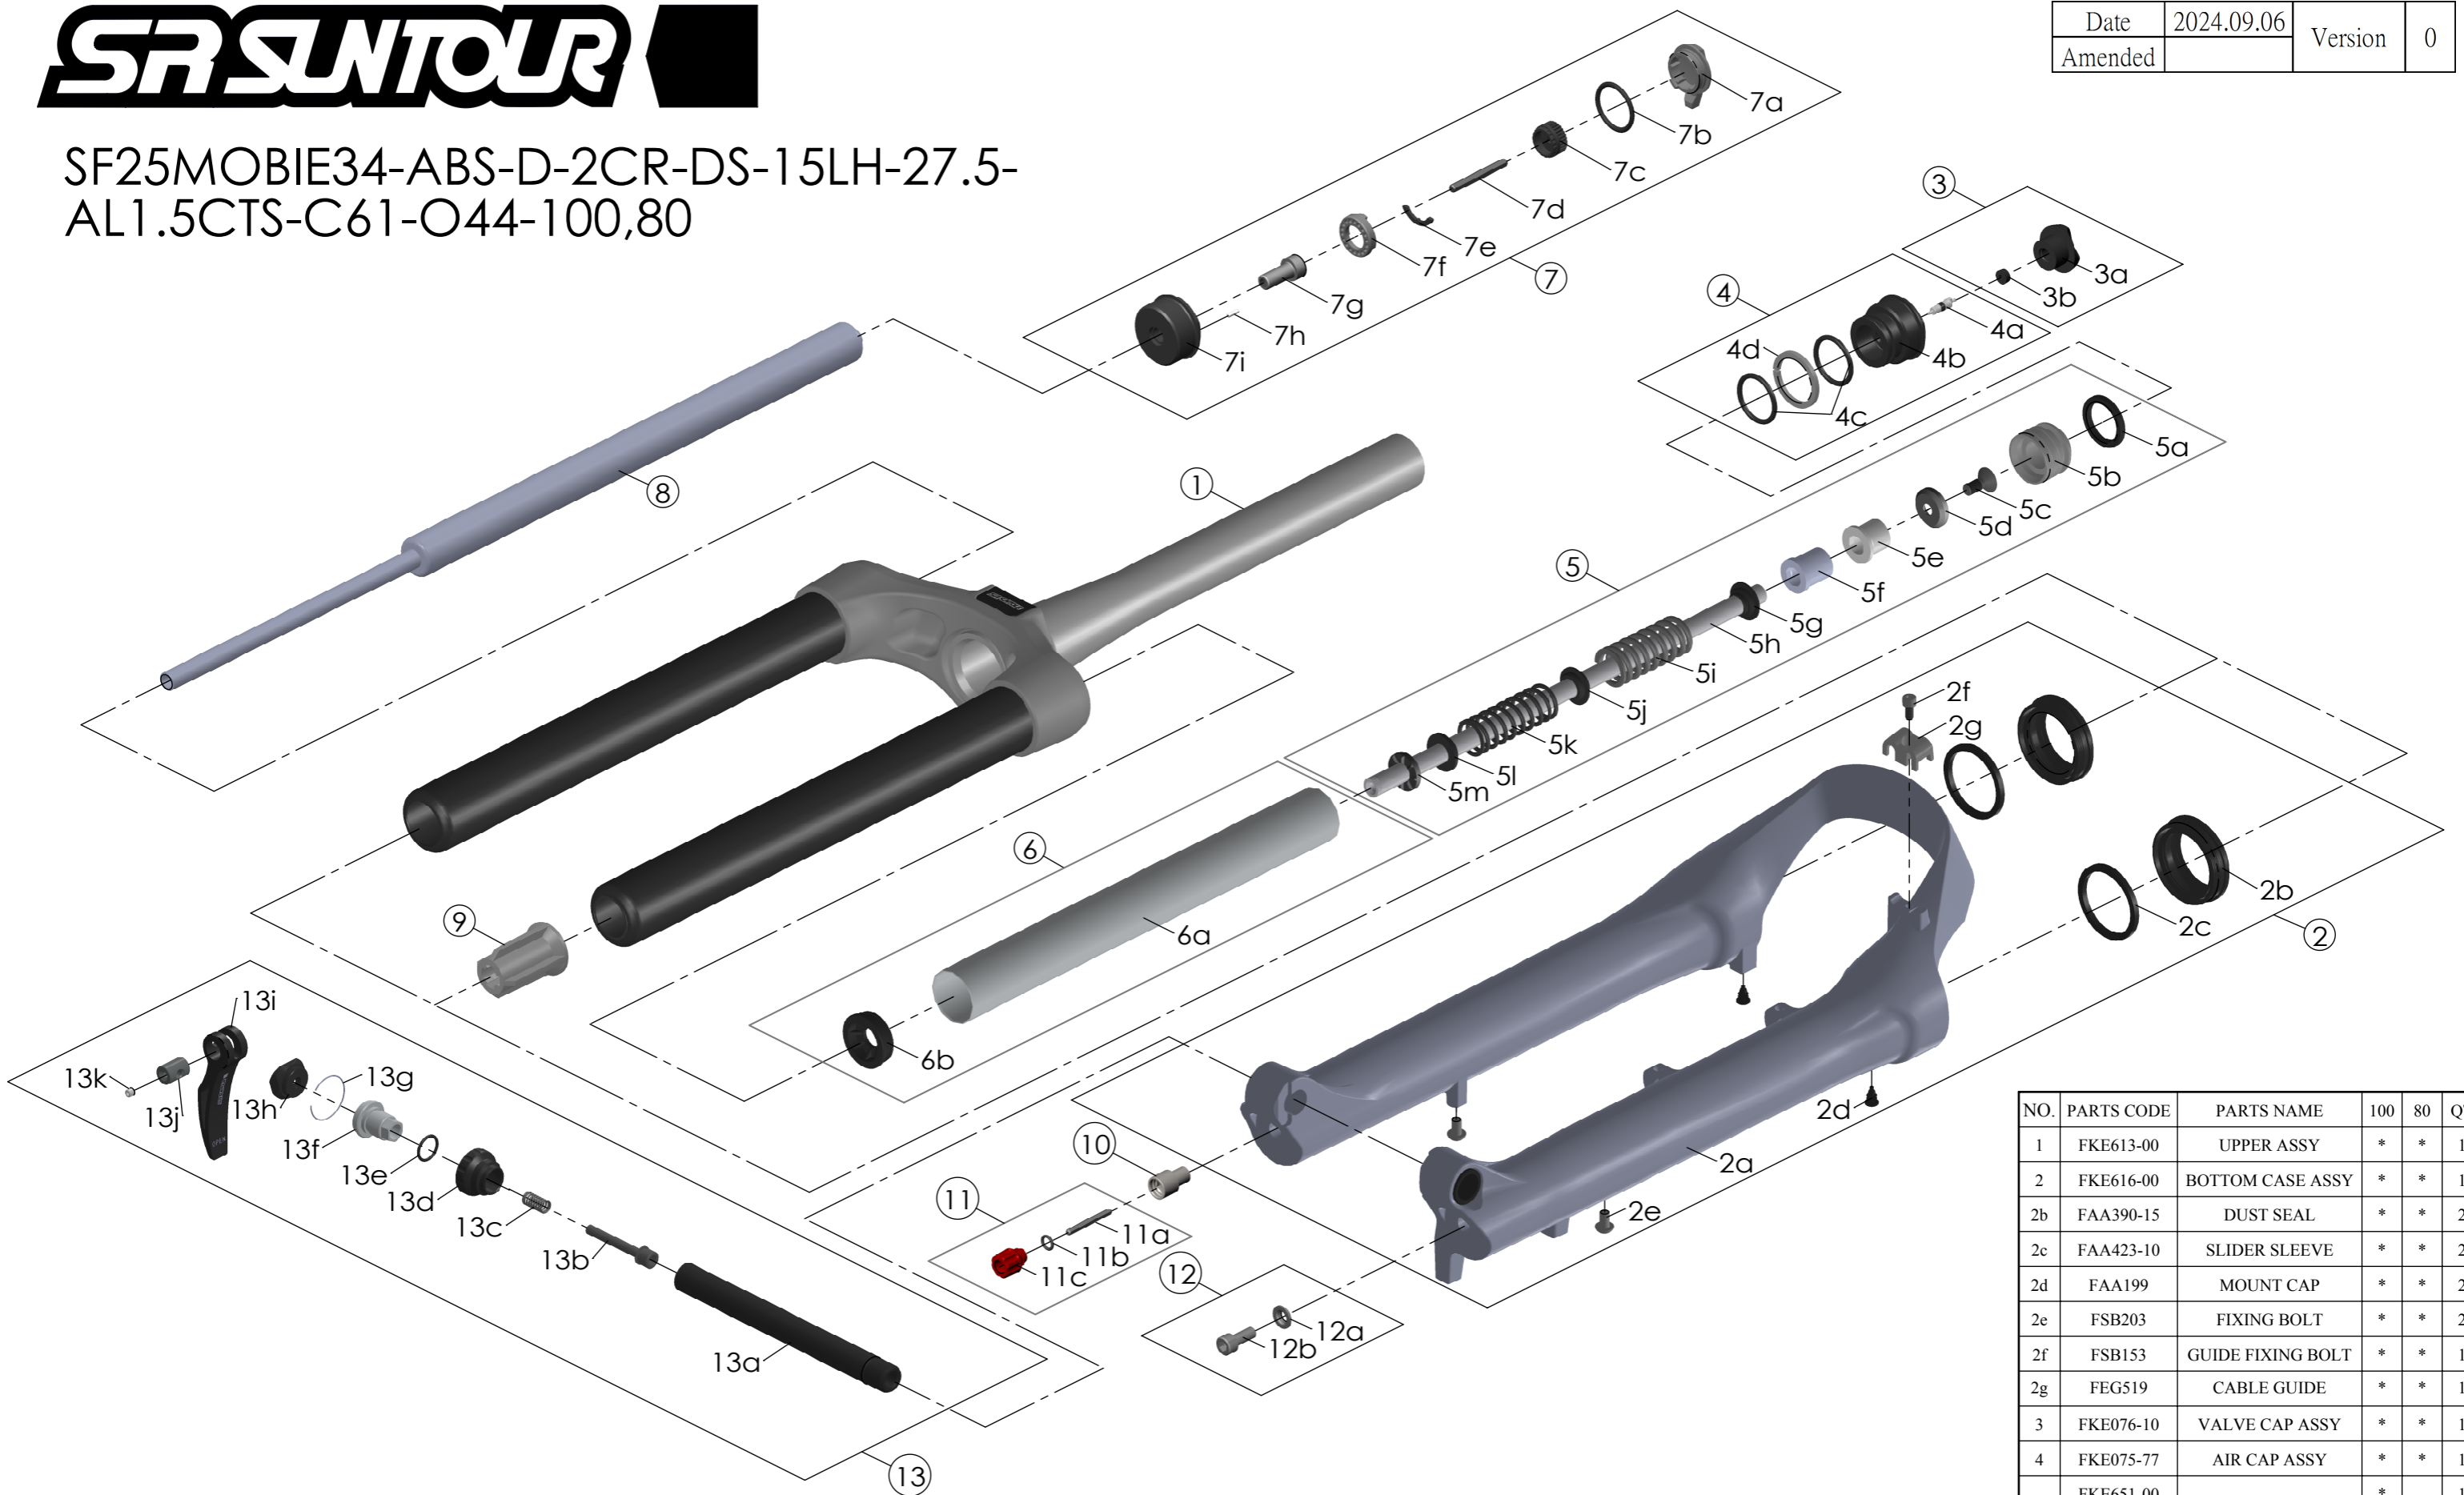

SF25MOBIE34-ABS-D-2CR-DS-15LH-27.5-
AL1.5CTS-C61-O44-100,80

NO.	PARTS CODE	PARTS NAME	100	80	QT
10	FSB058	DAMPER FIXING BOLT	*	*	1
11	FKA004-30	REBOUND KNOB ASSY	*	*	1
12	FKA044	FIXING BOLT SET	*	*	1
13	FKA116-02	15LH-110 AXLE SET	*	*	1

NO.	PARTS CODE	PARTS NAME	100	80	QT
1	FKE613-00	UPPER ASSY	*	*	1
2	FKE616-00	BOTTOM CASE ASSY	*	*	1
2b	FAA390-15	DUST SEAL	*	*	2
2c	FAA423-10	SLIDER SLEEVE	*	*	2
2d	FAA199	MOUNT CAP	*	*	2
2e	FSB203	FIXING BOLT	*	*	2
2f	FSB153	GUIDE FIXING BOLT	*	*	1
2g	FEG519	CABLE GUIDE	*	*	1
3	FKE076-10	VALVE CAP ASSY	*	*	1
4	FKE075-77	AIR CAP ASSY	*	*	1
5	FKE651-00	SUPPORT TUBE ASSY	*		1
	FKE651-01			*	1
5e	FEE247-30	REBOUND SPACER	*	*	1
5f	FEE247			*	1
6	FKH150-02	AIR CYLINDER KIT	*	*	1
7	FKE526-52	2CR TOP CAP ASSY	*	*	1
8	FUN070-00	LO-R UNIT	*	*	1
9	FEE799-60	BOTTOM STOPPER	*	*	1