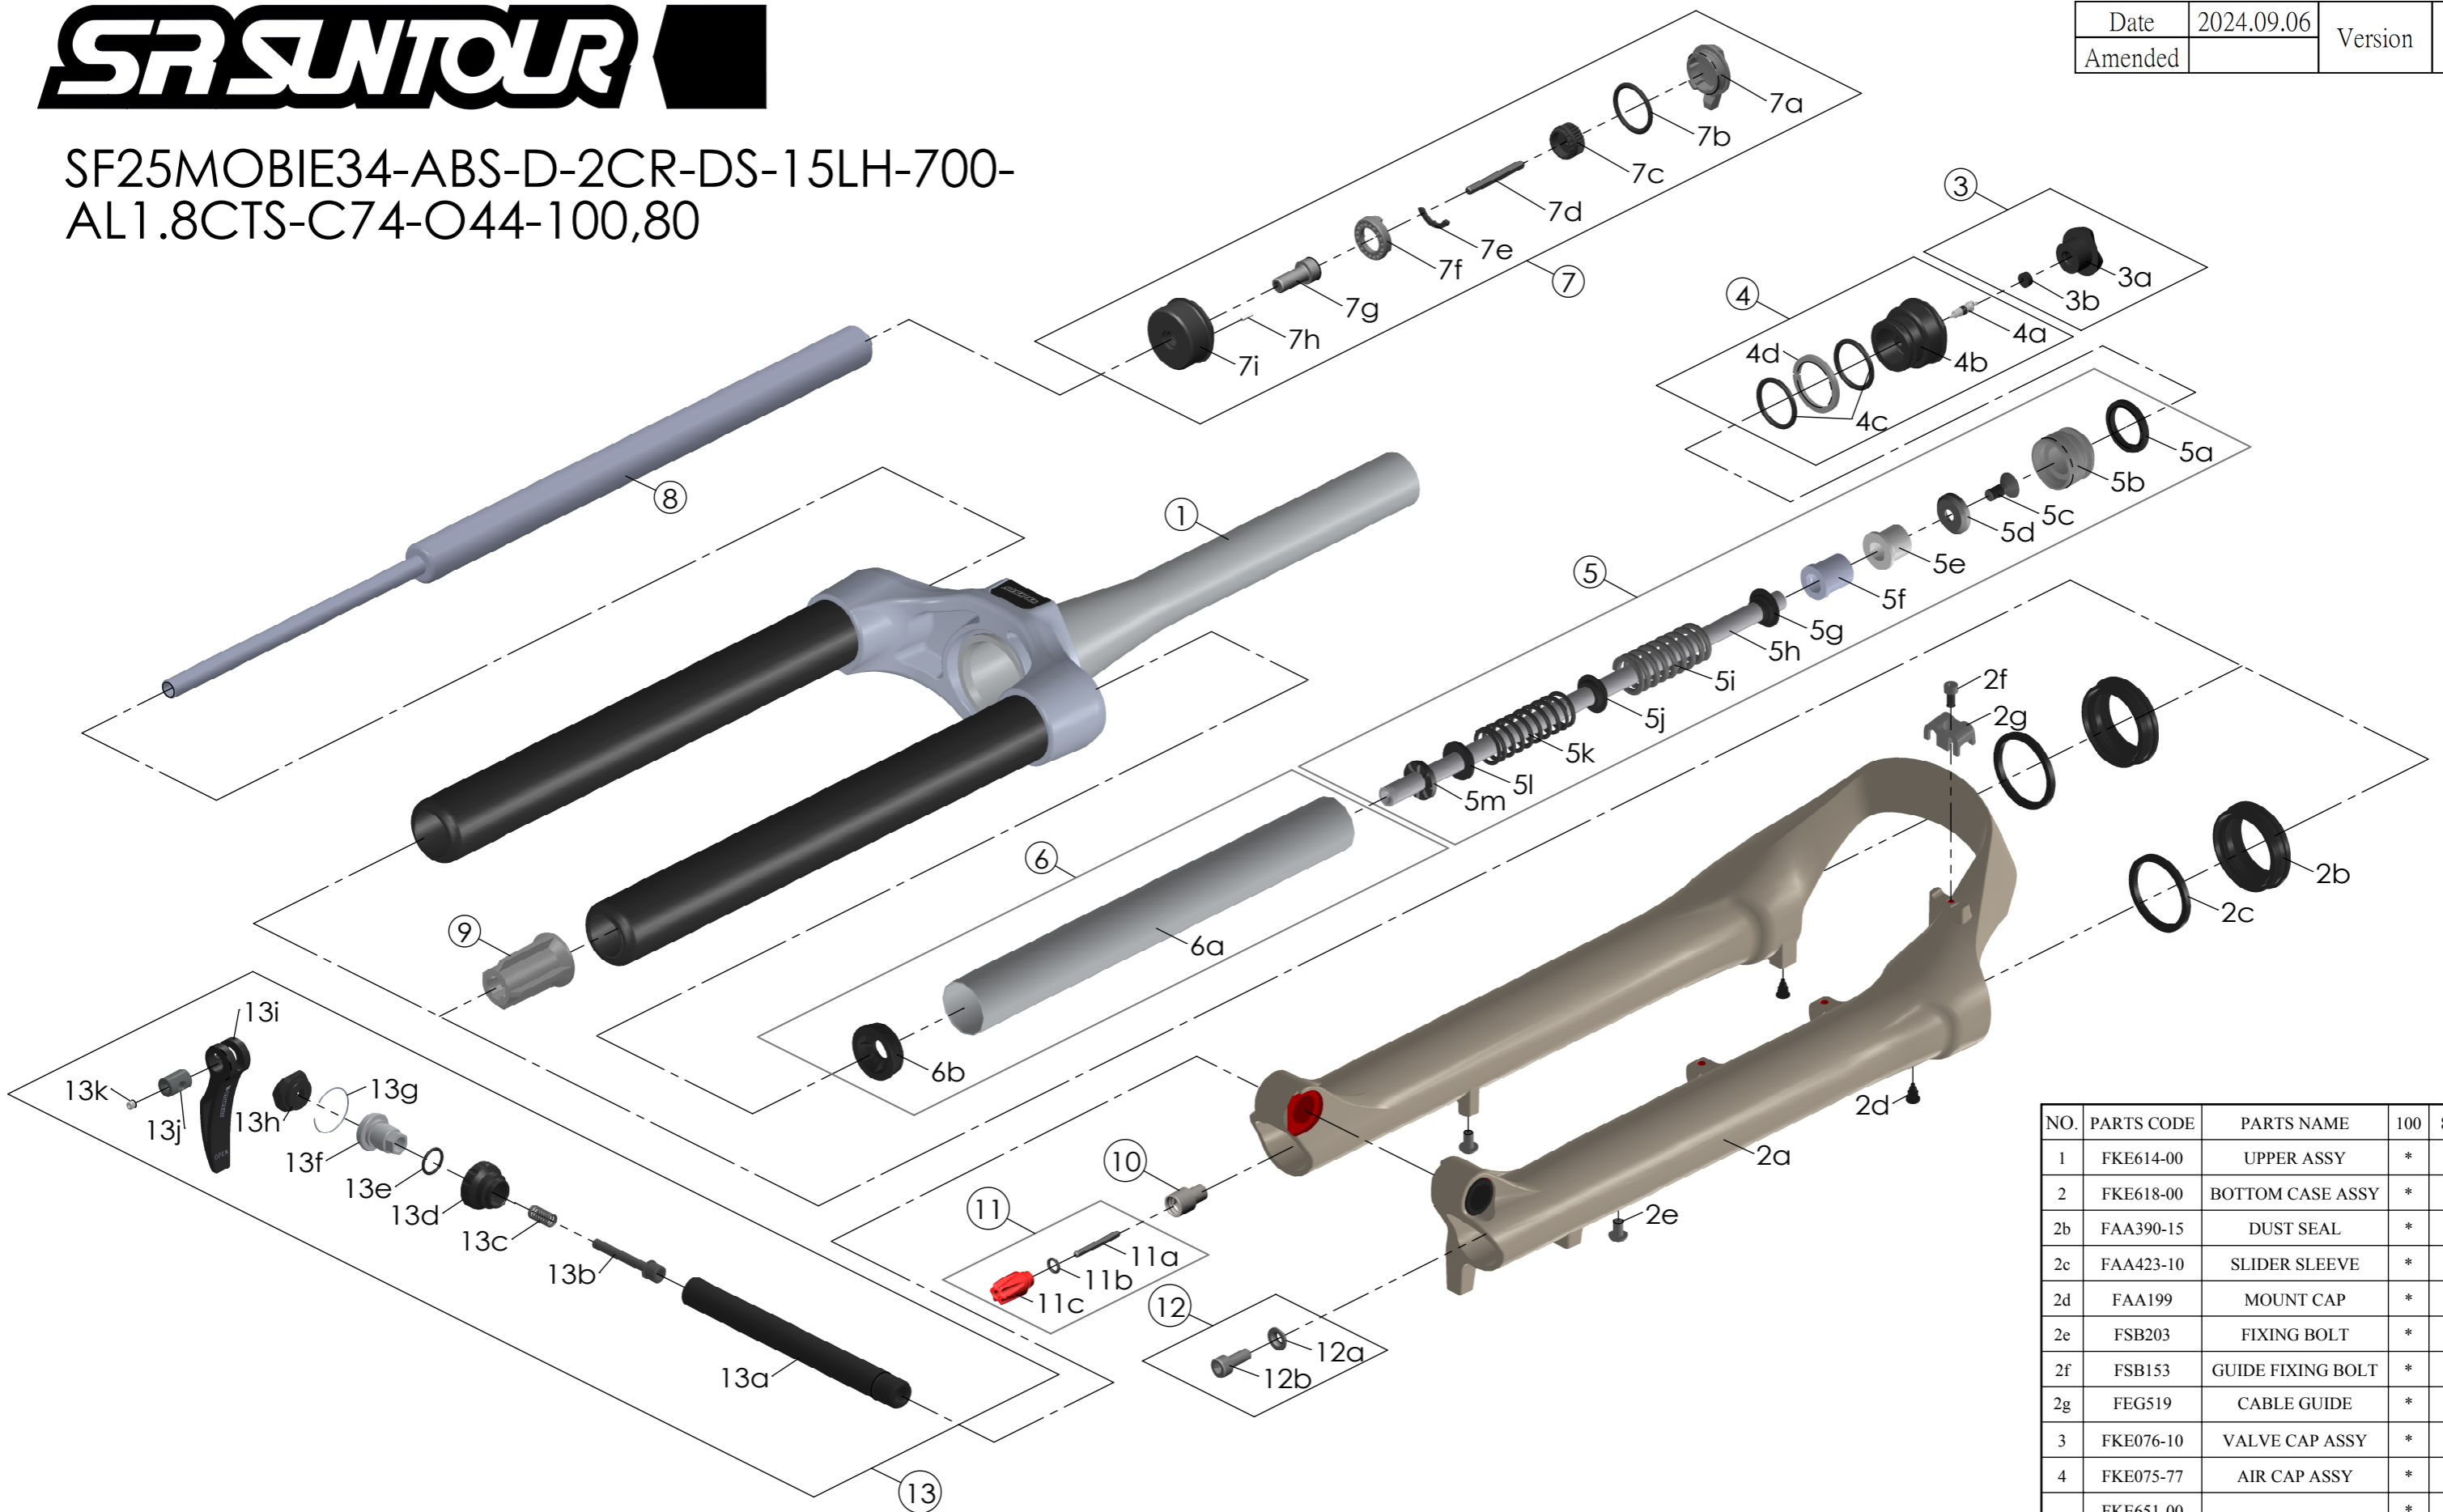

SF25MOBIE34-ABS-D-2CR-DS-15LH-700-
AL1.8CTS-C74-O44-100,80

NO.	PARTS CODE	PARTS NAME	100	80	QT
10	FSB058	DAMPER FIXING BOLT	*	*	1
11	FKA004-22	DAMPER KNOB ASSY	*	*	1
12	FKA044	FIXING BOLT SET	*	*	1
13	FKA116-02	15LH-110 AXLE SET	*	*	1

NO.	PARTS CODE	PARTS NAME	100	80	QT
1	FKE614-00	UPPER ASSY	*	*	1
2	FKE618-00	BOTTOM CASE ASSY	*	*	1
2b	FAA390-15	DUST SEAL	*	*	2
2c	FAA423-10	SLIDER SLEEVE	*	*	2
2d	FAA199	MOUNT CAP	*	*	2
2e	FSB203	FIXING BOLT	*	*	2
2f	FSB153	GUIDE FIXING BOLT	*	*	1
2g	FEG519	CABLE GUIDE	*	*	1
3	FKE076-10	VALVE CAP ASSY	*	*	1
4	FKE075-77	AIR CAP ASSY	*	*	1
5	FKE651-00	SUPPORT TUBE ASSY	*		1
	FKE651-01			*	1
5e	FEE247-30	REBOUND SPACER	*	*	1
5f	FEE247			*	1
6	FKH150-02	AIR CYLINDER KIT	*	*	1
7	FKE526-52	2CR TOP CAP ASSY	*	*	1
8	FUN070-00	LO-R UNIT	*	*	1
9	FEE799-60	BOTTOM STOPPER	*	*	1