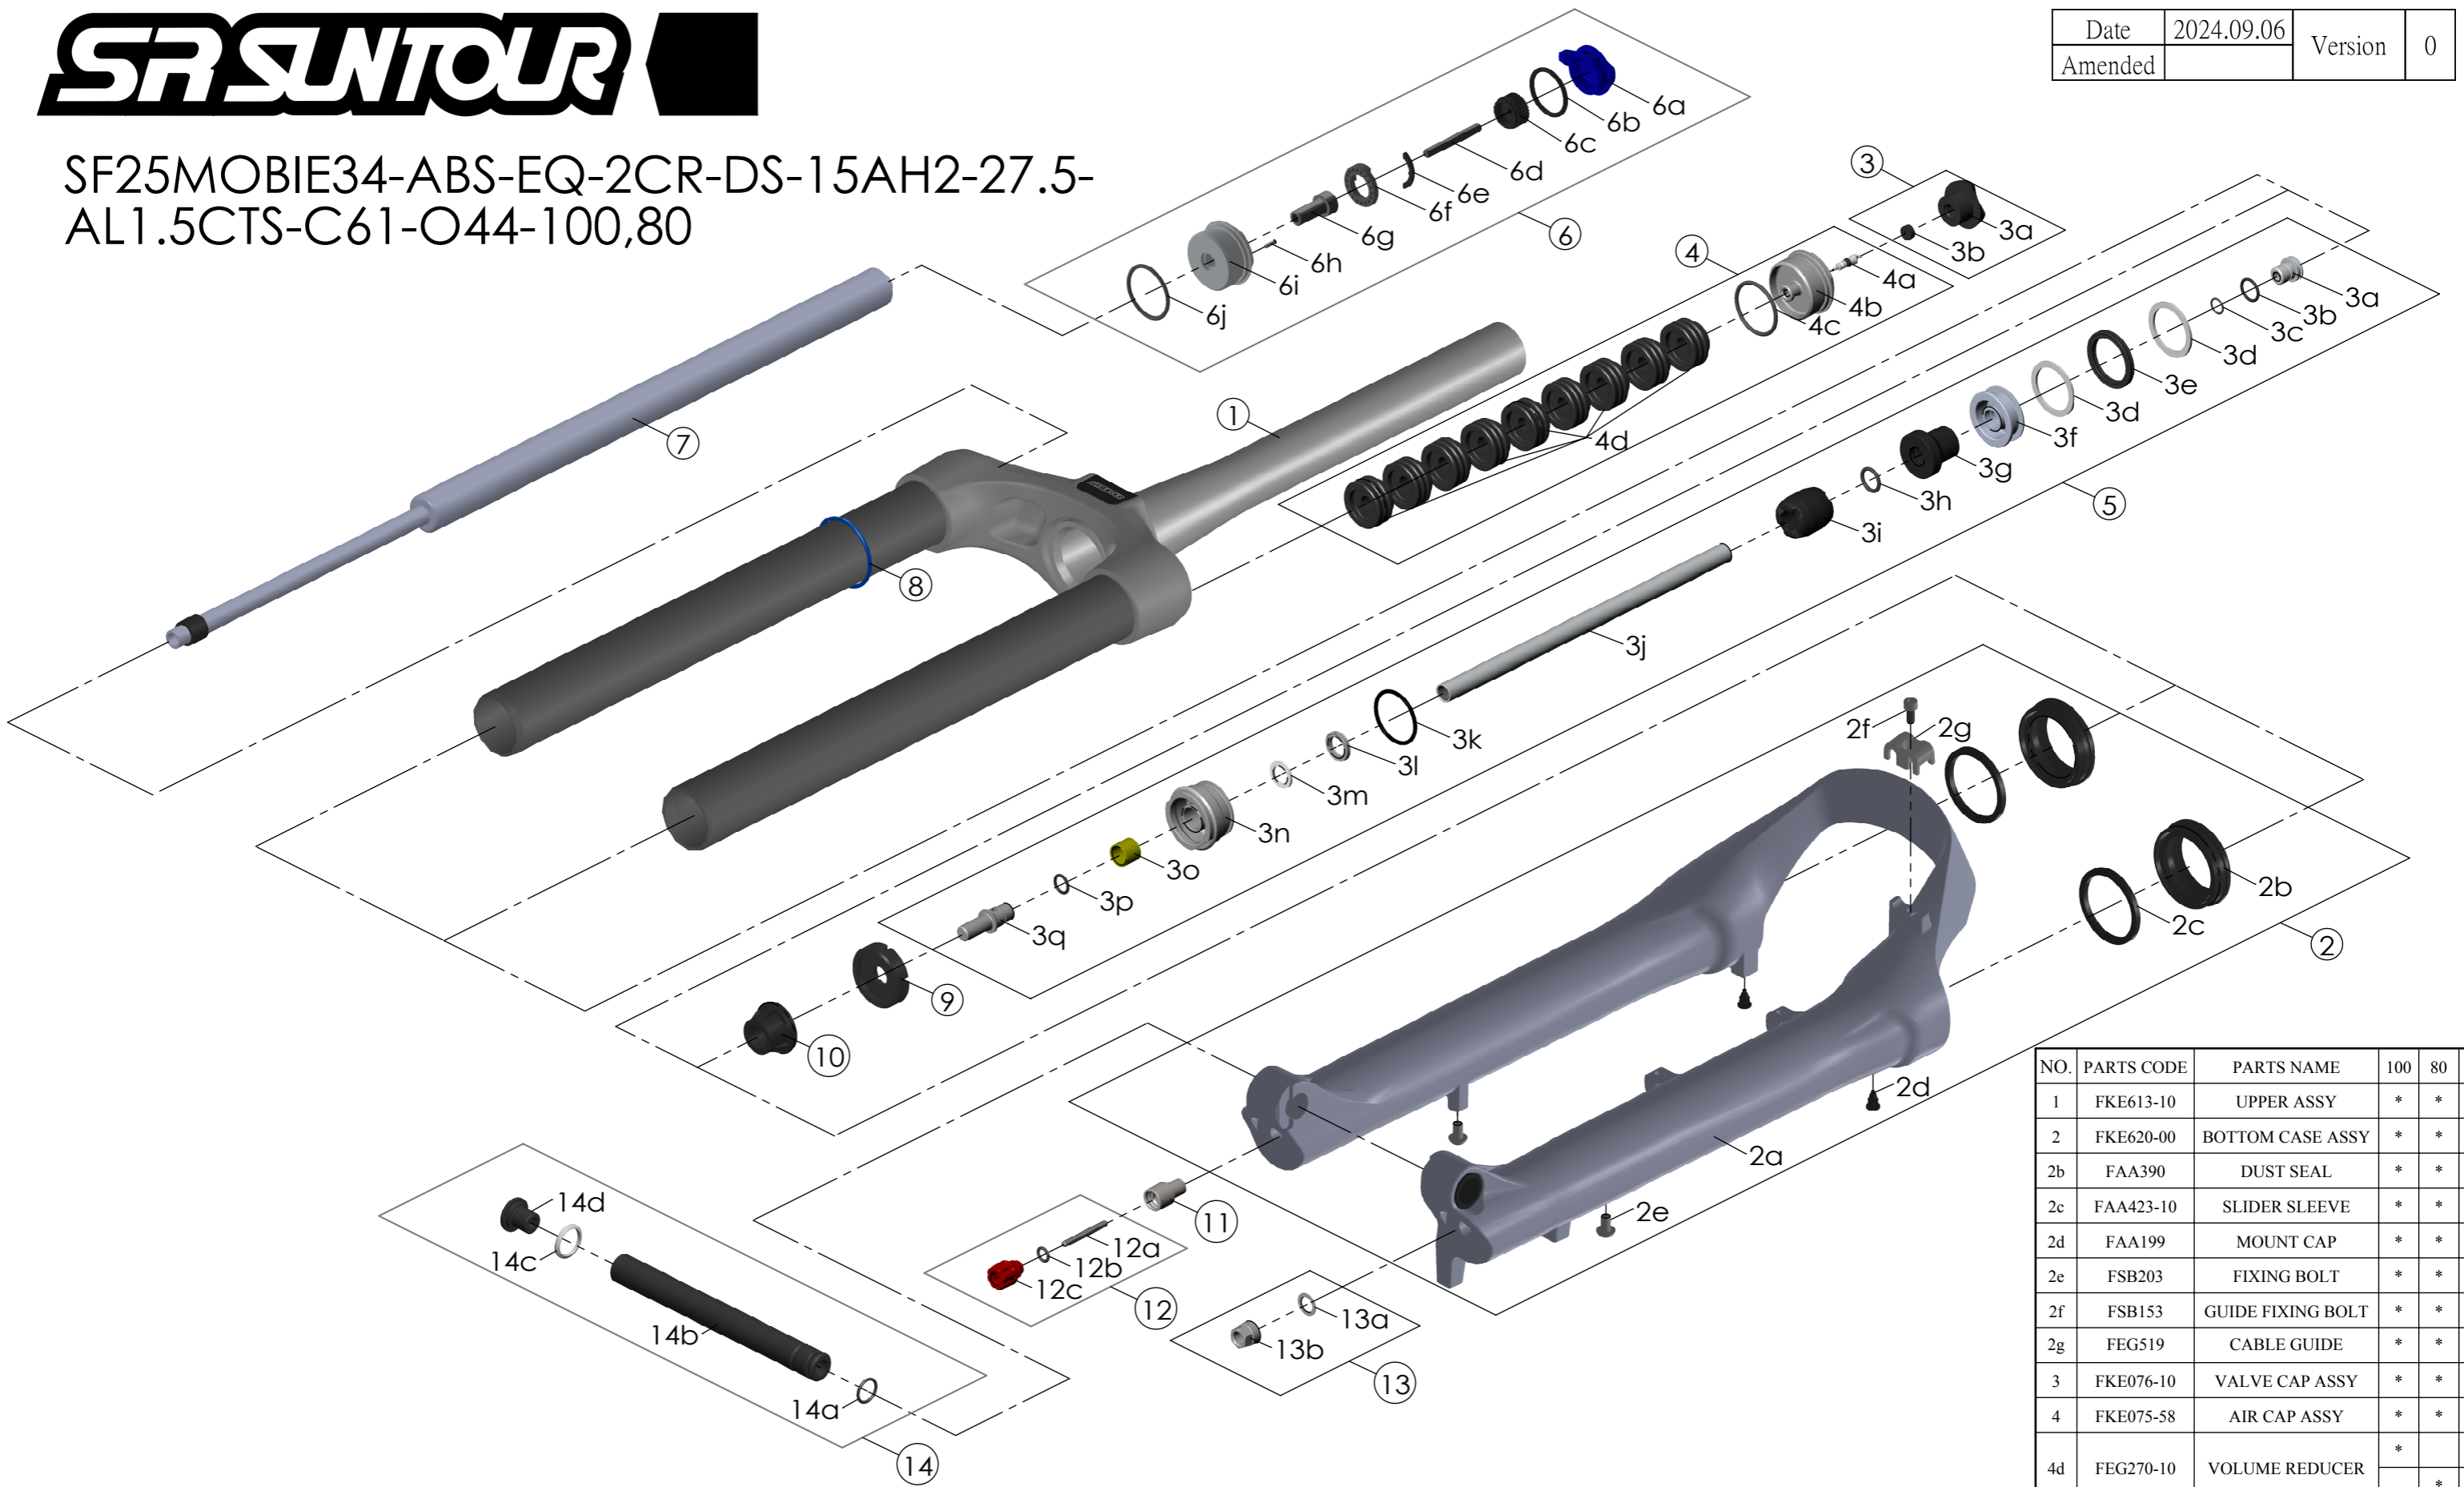

SF25MOBIE34-ABS-EQ-2CR-DS-15AH2-27.5-
AL1.5CTS-C61-O44-100,80

Date	2024.09.06	Version	0
Amended			

NO.	PARTS CODE	PARTS NAME	100	80	QT
1	FKE613-10	UPPER ASSY	*	*	1
2	FKE620-00	BOTTOM CASE ASSY	*	*	1
2b	FAA390	DUST SEAL	*	*	2
2c	FAA423-10	SLIDER SLEEVE	*	*	2
2d	FAA199	MOUNT CAP	*	*	2
2e	FSB203	FIXING BOLT	*	*	2
2f	FSB153	GUIDE FIXING BOLT	*	*	1
2g	FEG519	CABLE GUIDE	*	*	1
3	FKE076-10	VALVE CAP ASSY	*	*	1
4	FKE075-58	AIR CAP ASSY	*	*	1
4d	FEG270-10	VOLUME REDUCER	*		7
				*	9
5	FKE577-17	SUPPORT TUBE ASSY	*		1
	FKE577-27			*	1
6	FKE526-27	2CR TOP CAP ASSY	*	*	1
7	FUN200-00	LO-R UNIT	*	*	1
8	FAA397-30	O RING	*	*	1
9	FEP687-10	BOTTOM BUMPER	*	*	1
10	FEG242-10	BOTTOM STOPPER	*	*	1

NO.	PARTS CODE	PARTS NAME	100	80	QT
11	FSB058	DAMPER FIXING BOLT	*	*	1
12	FKA004-30	REBOUND KNOB ASSY	*	*	1
13	FKA063-03	FIXING NUT SET	*	*	1
14	FKA117-00	15AH2-110 AXLE SET	*	*	1